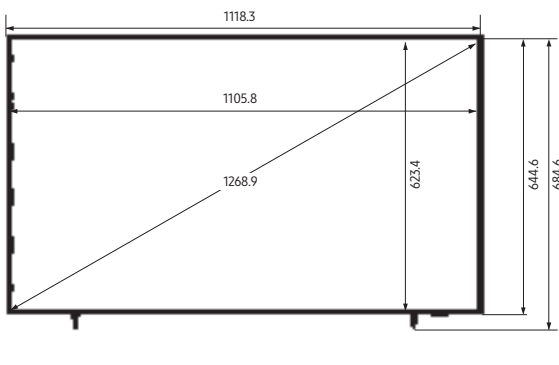

Dessins techniques

43"

50"

55"

65"

Dessins techniques

75"

* There are two options for the 75" stand.
Customer can choose one of the two according to the situation.