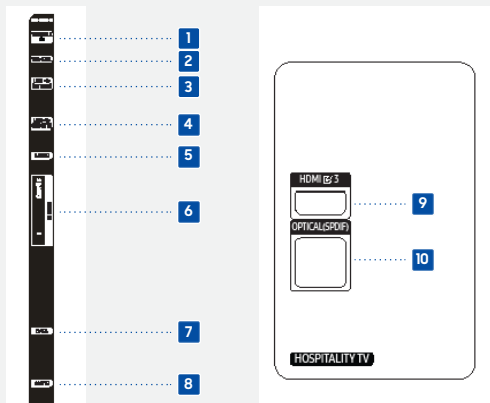

Dessins techniques

43"

50"

55"

65"

Dessins techniques

75"

* There are two options for the 75" stand.
Customer can choose one of the two according to the situation.

Connectors

1 VARIABLE

2 VOL-CTRL

3 USB (5V 0.5A)

4 USB (HDD 5V1A)

5 LAN IN

6 HDMI IN 2 (eARC)
HDMI IN 1

7 DATA