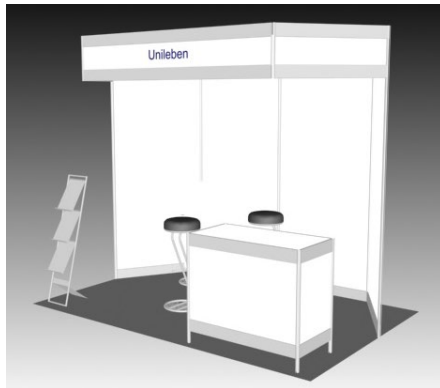

Diamond Package:

- 4 walls (2 back walls and 2 side walls in total)
- Fascia panels without lettering
- 2 bar stools
- 1 brochure stand
- 1 counter
- Carpet (4 m x 2 m area)

Gold Package:

- 3 walls (1 back wall and 2 side walls)
- Fascia panels without lettering
- 2 bar stools
- 1 brochure stand
- 1 counter
- Carpet (3 m x 2 m area)