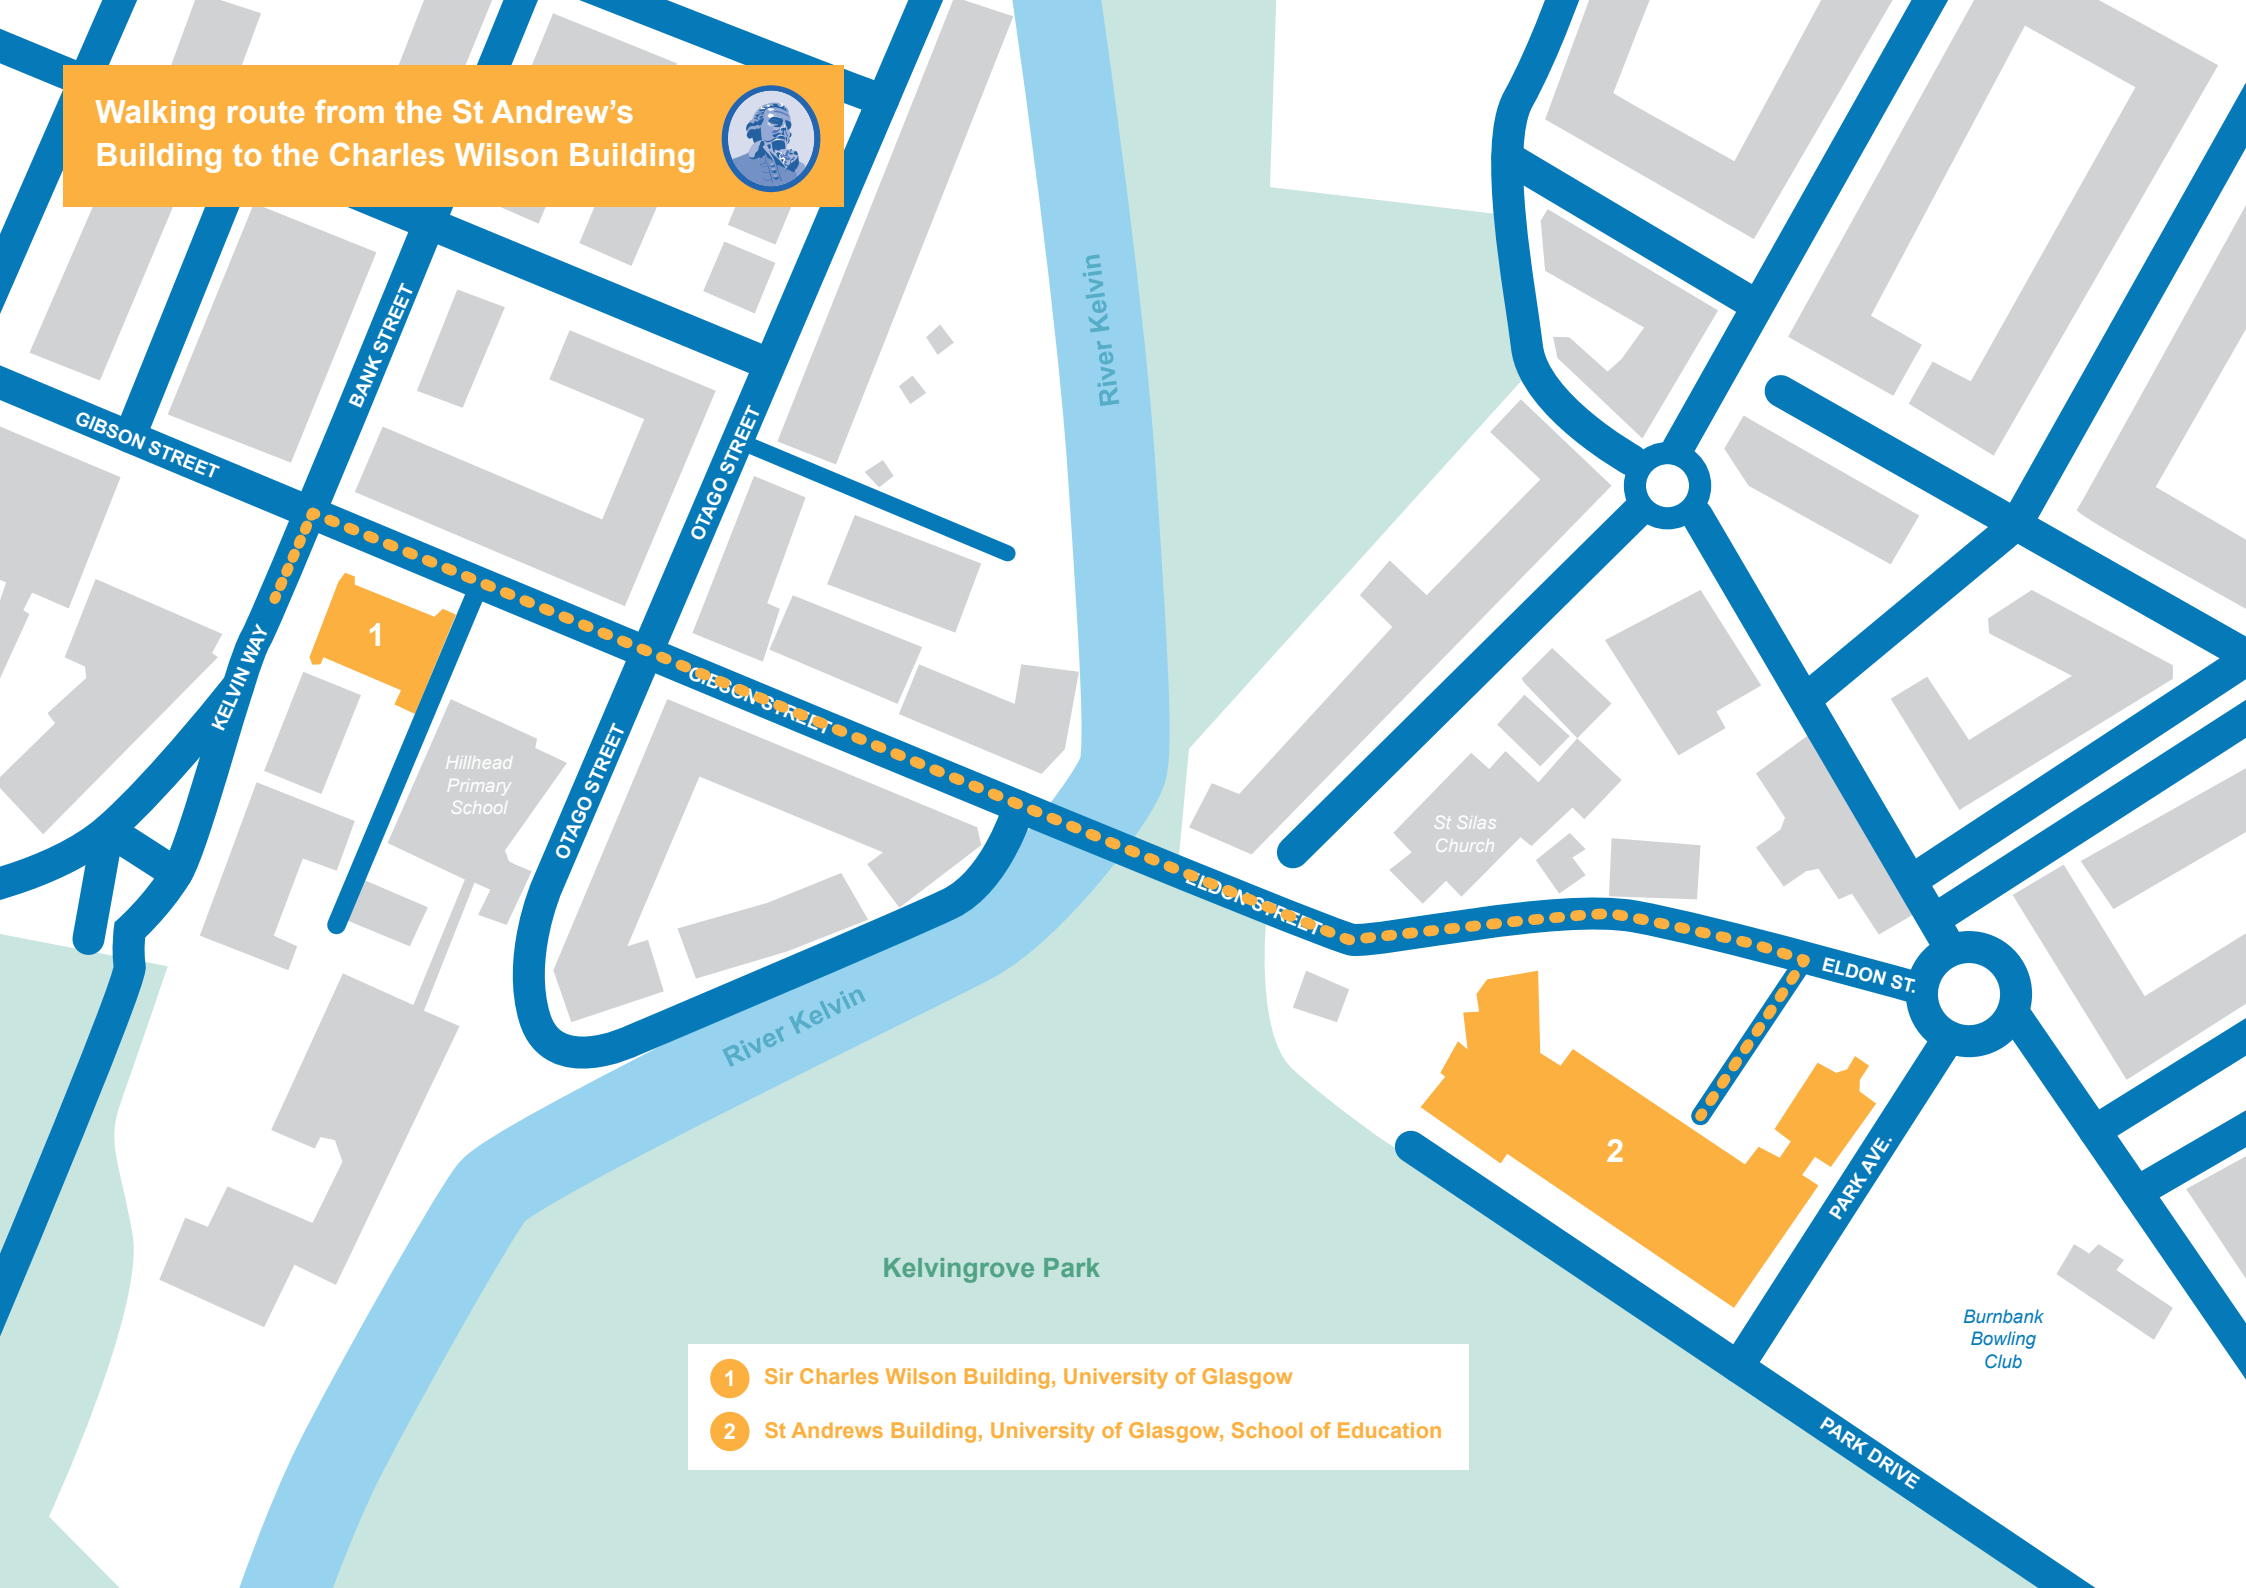

Walking route from the St Andrew's Building to the Charles Wilson Building

- 1 Sir Charles Wilson Building, University of Glasgow
- 2 St Andrews Building, University of Glasgow, School of Education