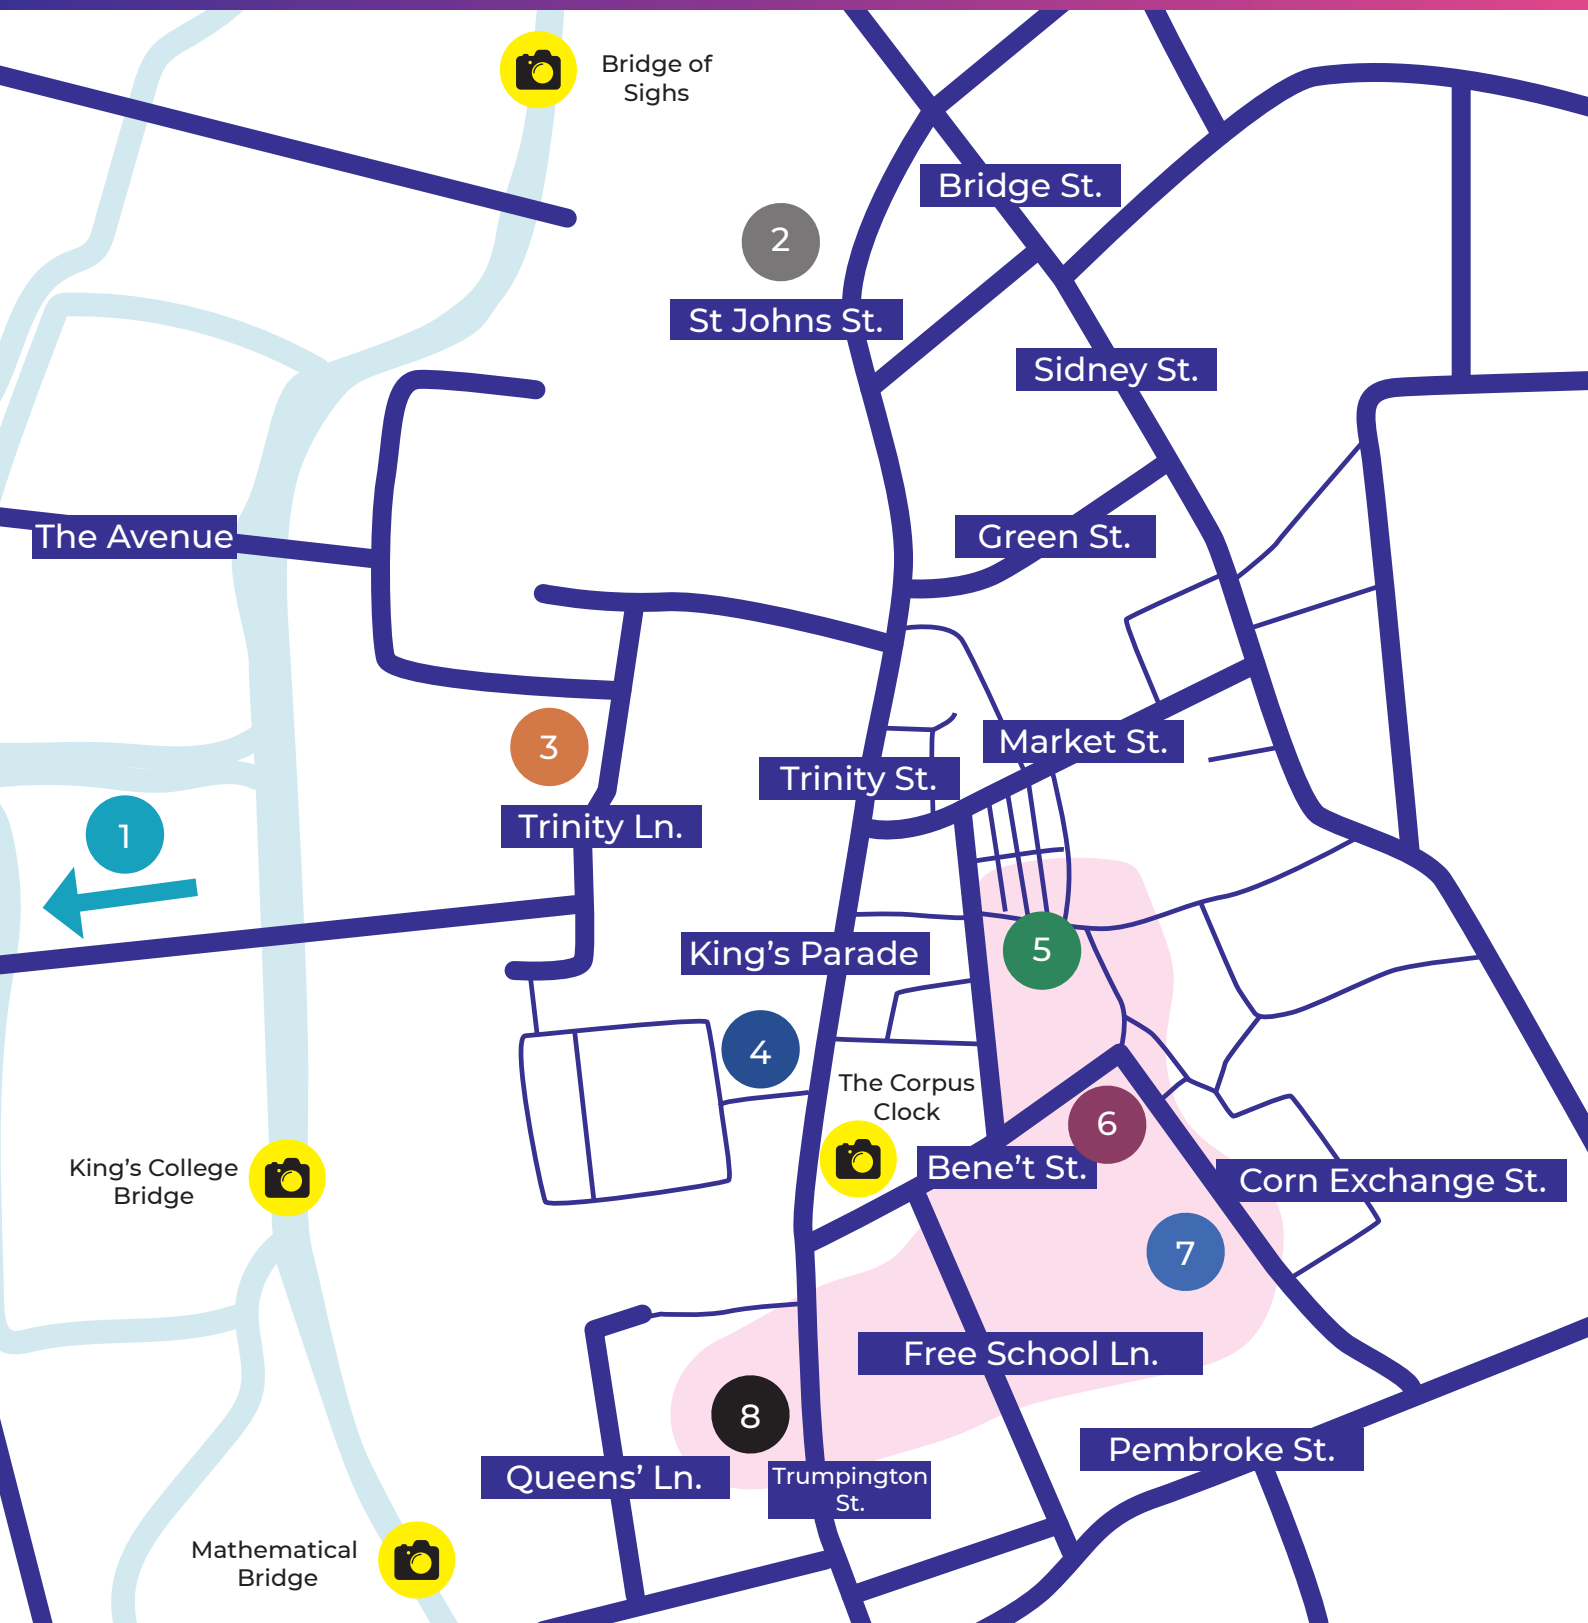

# NeuroTrauma 2024

INTS 2024 · CAMBRIDGE · UNITED KINGDOM

## Venue Map

1 **Clare College** CB3 9AJ

2 **St John's College** CB2 1TP

3 **Trinity Hall** CB2 1TJ

4 **King's College** CB2 1ST

5 **Guildhall** CB2 3QJ  
*(exhibition & catering)*

6 **Corn Exchange** CB2 3QB  
*(registration & main conference)*

7 **Babbage Lecture Theatre** CB2 3QZ  
*(breakout venue)*

8 **St Catherine's College** CB2 1RL  
*(breakout venue)*