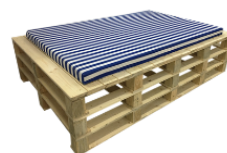

Pallet Seat
SF75ux
SF75rx
1730 x 1150 x 460H
$840