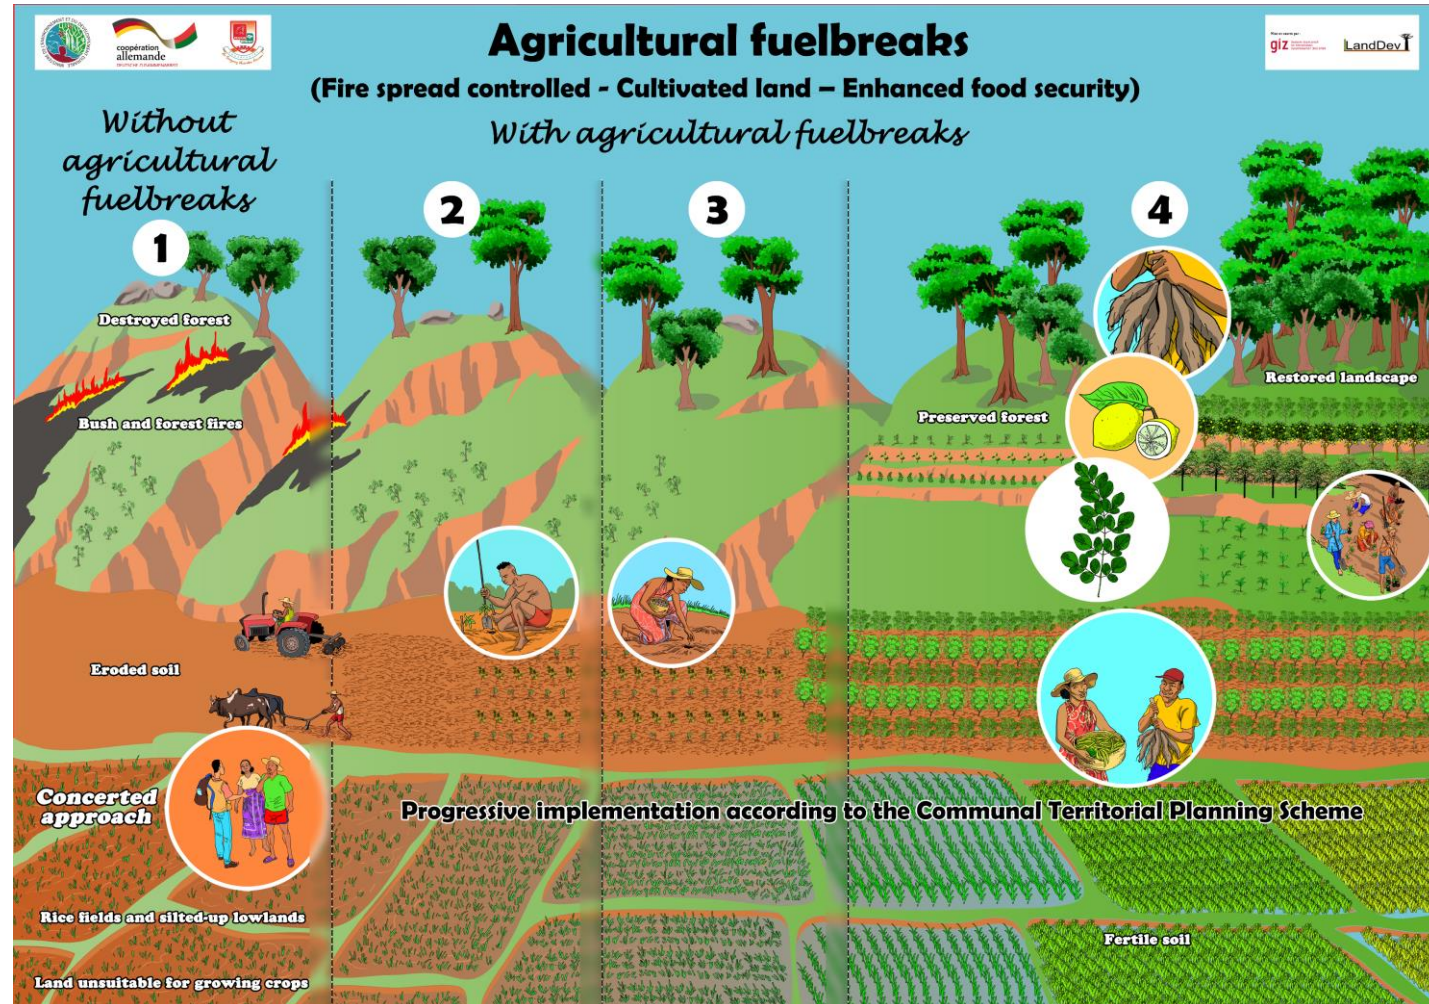

REGIONAL EASTERN AFRICA FIRE MONITORING RESOURCE CENTER (REAFMRC)

Progress in Integrated Fire Management

Rakoto Ratsimba H.,
Andriamiharimanana J.N.,
Braun M. and Goldammer J.G., 2022. Agricultural fuelbreaks in sustainable fire-resilient landscapes in Madagascar.
<https://doi.org/10.55515/PJM X6791>