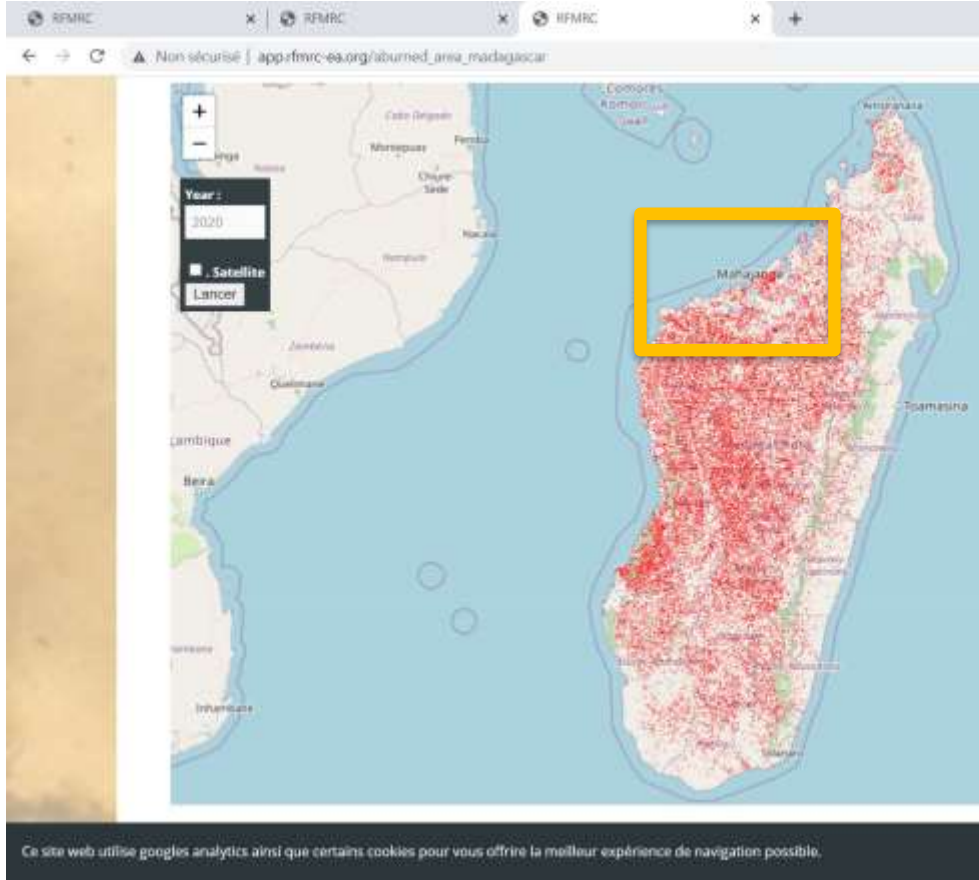

www.rfmrc-ea.org

At needed scale