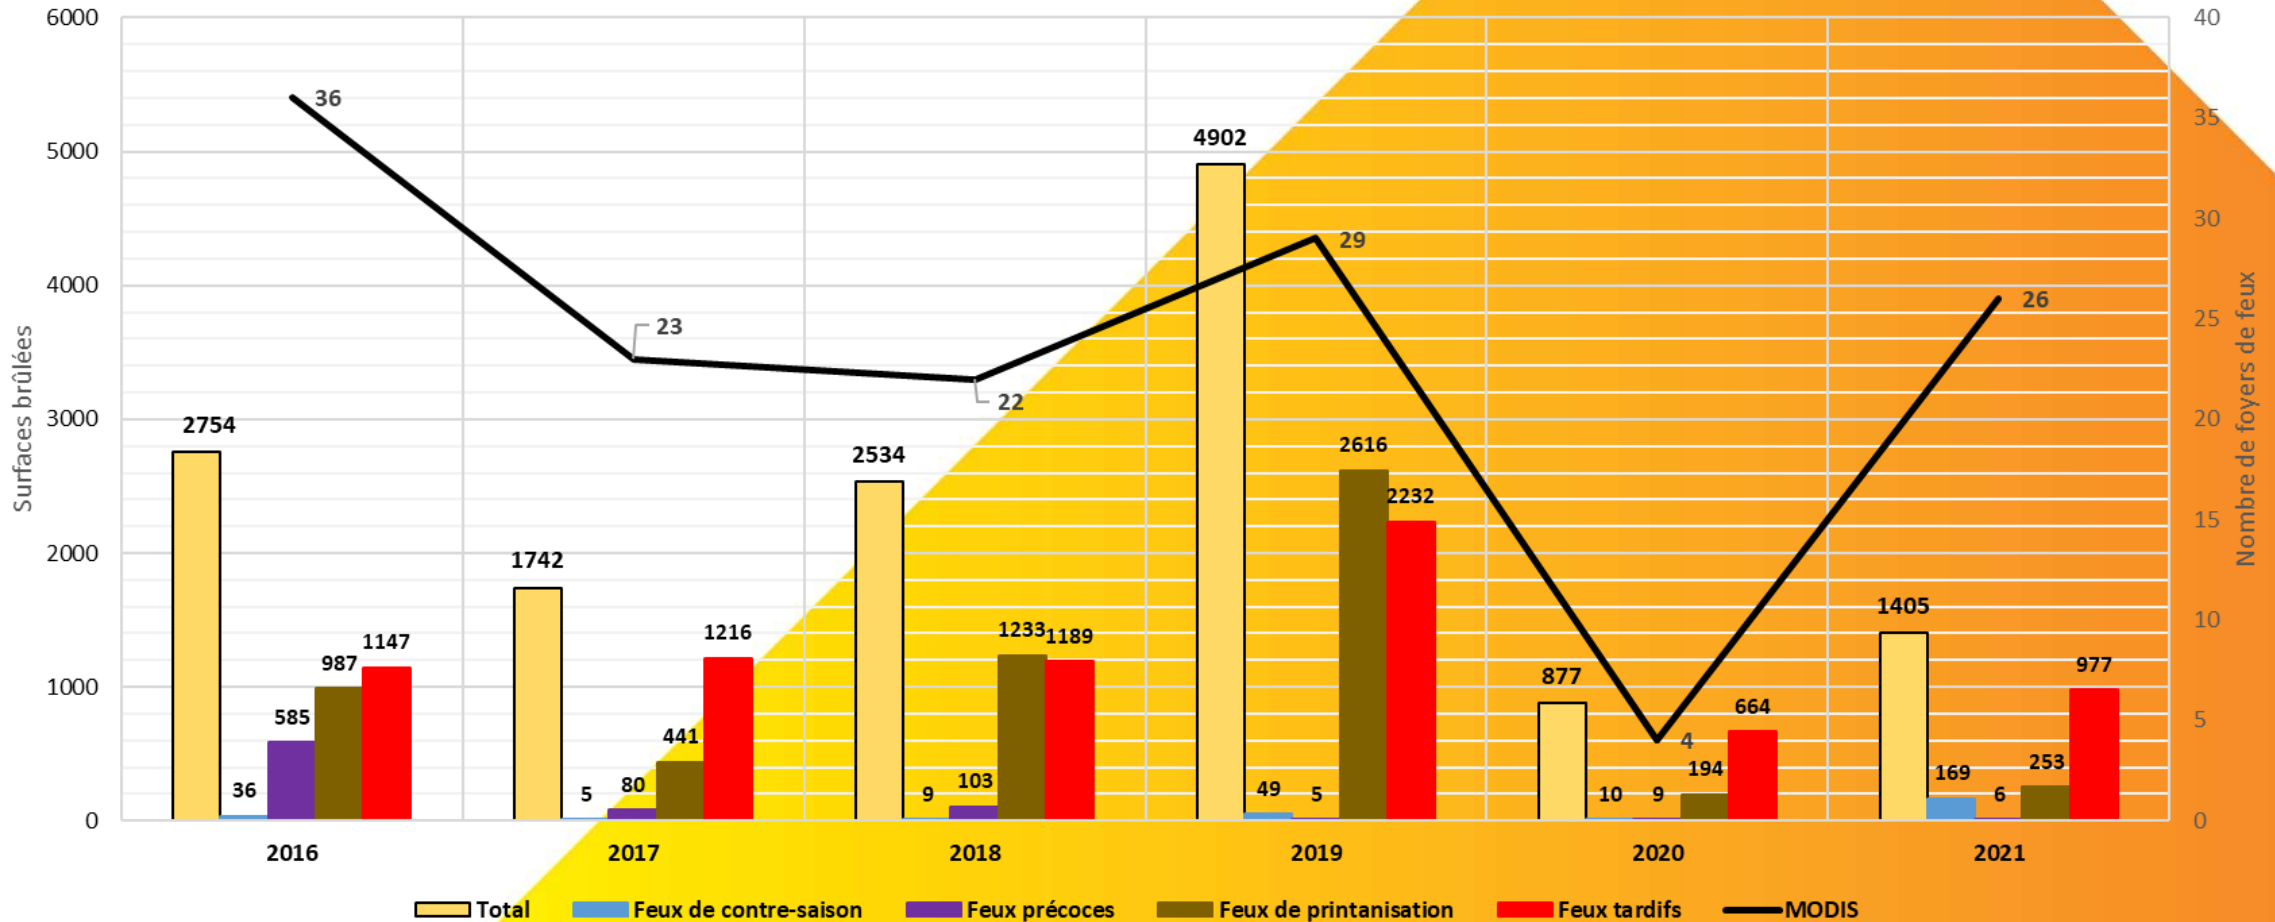

<https://gfmc.online/awfews/index-12.html>

The screenshot shows the website for the Regional Eastern Africa Fire Management Resource Center (REAFMRC). The browser address bar shows the URL www.rfmrc-ea.org. The website header includes logos for UNDRR and REAFMRC, and navigation links for "About GFMC", "About REAFMRC", and "Global Cooperation". A red box highlights a menu with the following items: "1 Day Fire Danger Forecast", "Active Fire Data", and "Burned Area Monitoring". The main content area features the title "REGIONAL EASTERN AFRICA FIRE MONITORING RESOURCE CENTER (REAFMRC)" and a section titled "REAFMRC Mandates" with a paragraph of text and a bulleted list of three items. On the right side, there are logos for REAFMRC, "Global Fire EWS", and "GFMC ...News...". The bottom of the screenshot shows a Windows taskbar with the date 12/05/2023 and time 21:25.

- 1 Day fire forecast
- Active fire data
- Monthly burned area
- Annually burned area
- Archive starting from 2016
- On demand (near real time)
- At needed scale

Global Fire EWS 10-day forecasts

www.rfmrc-ea.org

At needed scale

www.rfmrc-ea.org

At needed scale

At needed scale

www.rfmrc-ea.org

At needed scale

Common understanding
of the drivers

Value added from data
using