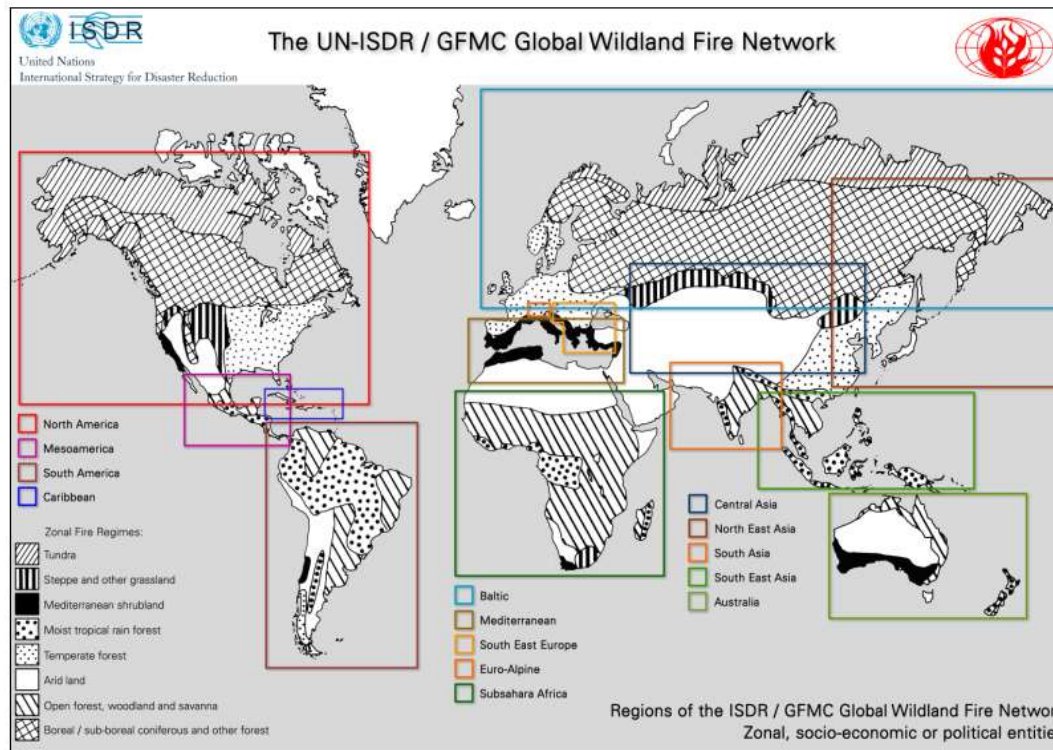

8TH INTERNATIONAL WILDLAND FIRE CONFERENCE

GOVERNANCE PRINCIPLES:

Towards an International
Framework

Porto - Portugal | **May 16-19th**, 2023

FIND OUT MORE
AND REGISTER AT:

www.wildfire2023.pt

LOCAL ORGANIZER

Regional Eastern Africa Fire Monitoring Resource

Center: the role of open access spatial tools for
stakeholder engagement in fire management

Rakoto Ratsimba H., Tahintsoa G. H., Raherinjatovoarison D., Rakotoarinivo
H. Z., Ratsimandresy R. N., Goldammer J. G.

REA-RFMRC GFMC

Regional Eastern Africa Fire Management Resource Center
(REA-FMRC)

- serving countries of East Africa: provisioning, archiving and interpreting scientific-technical information and satellite-derived near-real time and historic data on landscape fires
- to decentralize the role of the Global Fire Monitoring Center (GFMC) for an adapted response to the local, national and regional needs of stakeholders in fire management data.
- Specific geoportal
 - Madagascar
 - All eastern Africa countries

8TH
INTERNATIONAL
WILDLAND FIRE
CONFERENCE

REA-RFMRC

8TH
INTERNATIONAL
WILDLAND FIRE
CONFERENCE

8TH
INTERNATIONAL
WILDLAND FIRE
CONFERENCE

International Strategy
ISDR
for Disaster Resilience

Scientific & Technical
Analysis & Prediction