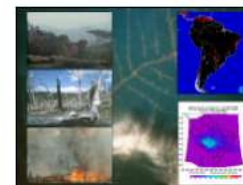

REA-RFMRC

8TH
INTERNATIONAL
WILDLAND FIRE
CONFERENCE