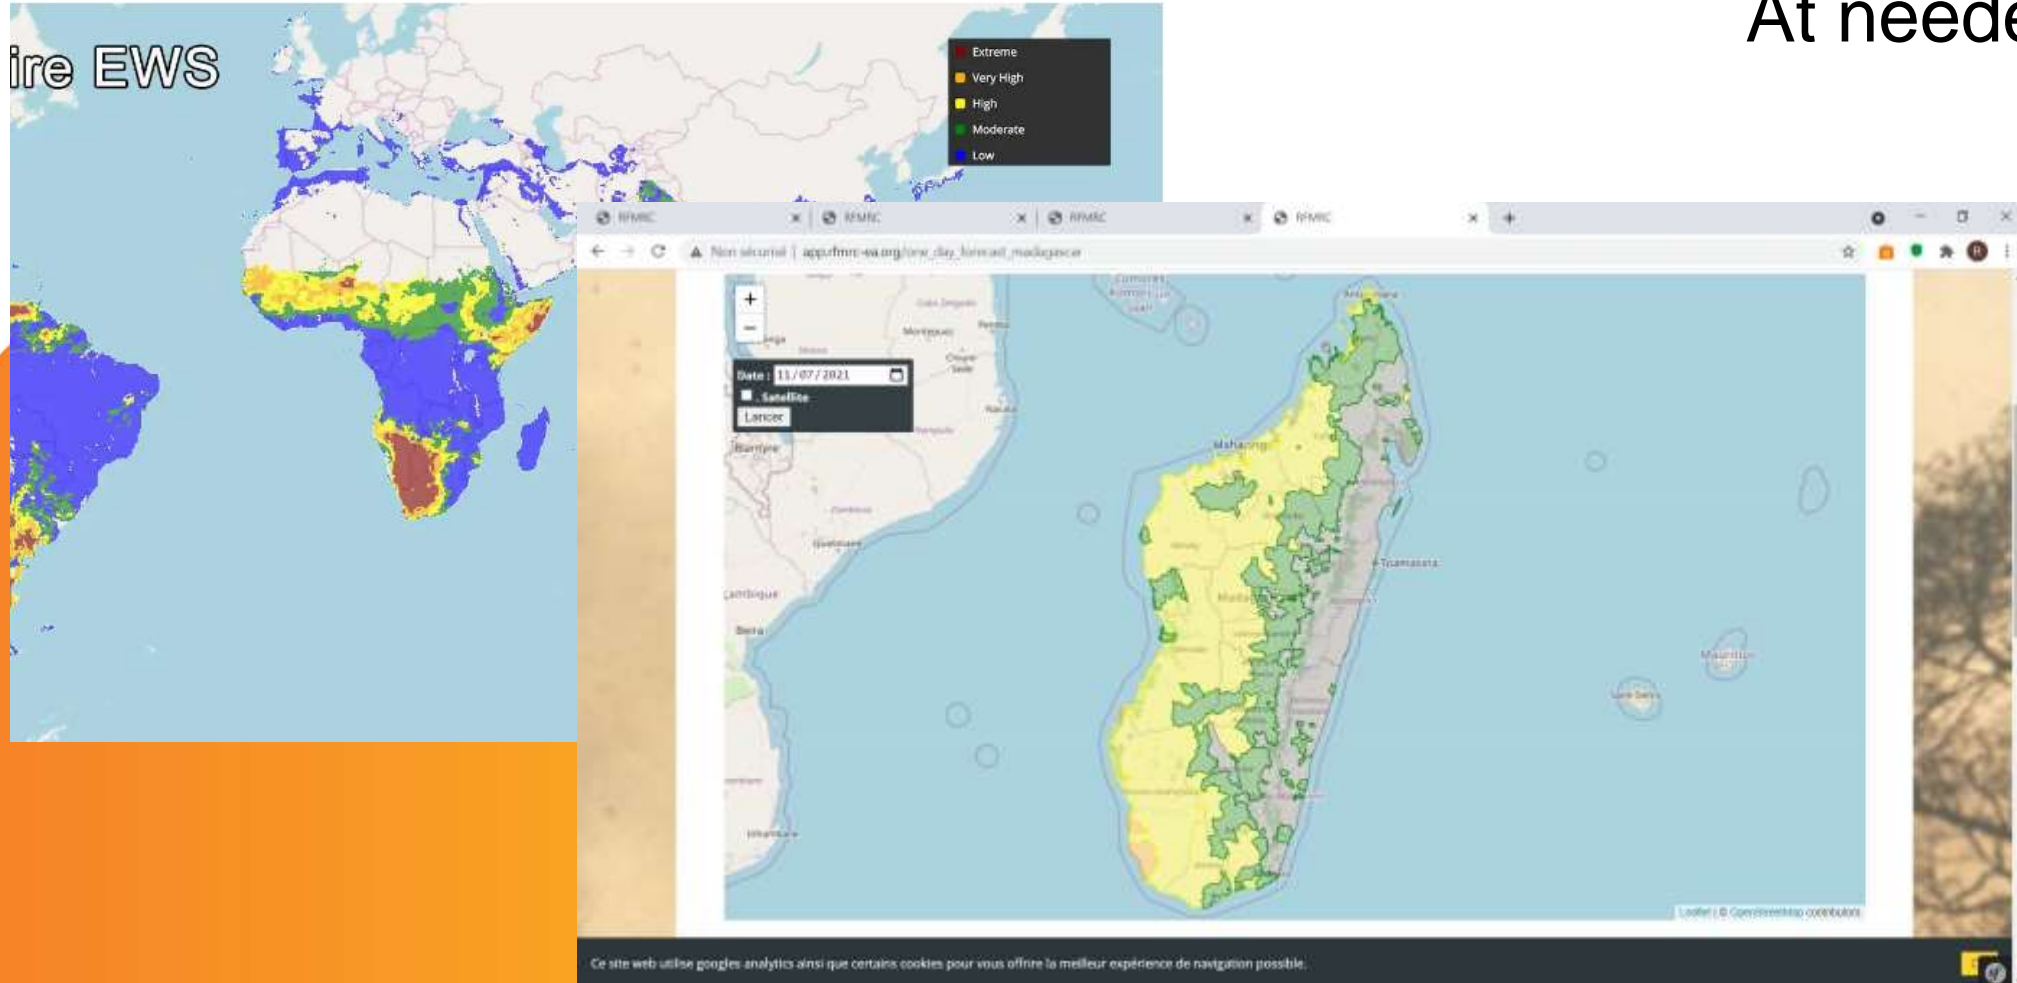

Global Fire EWS 10-day forecasts

www.rfmrc-ea.org

At needed scale