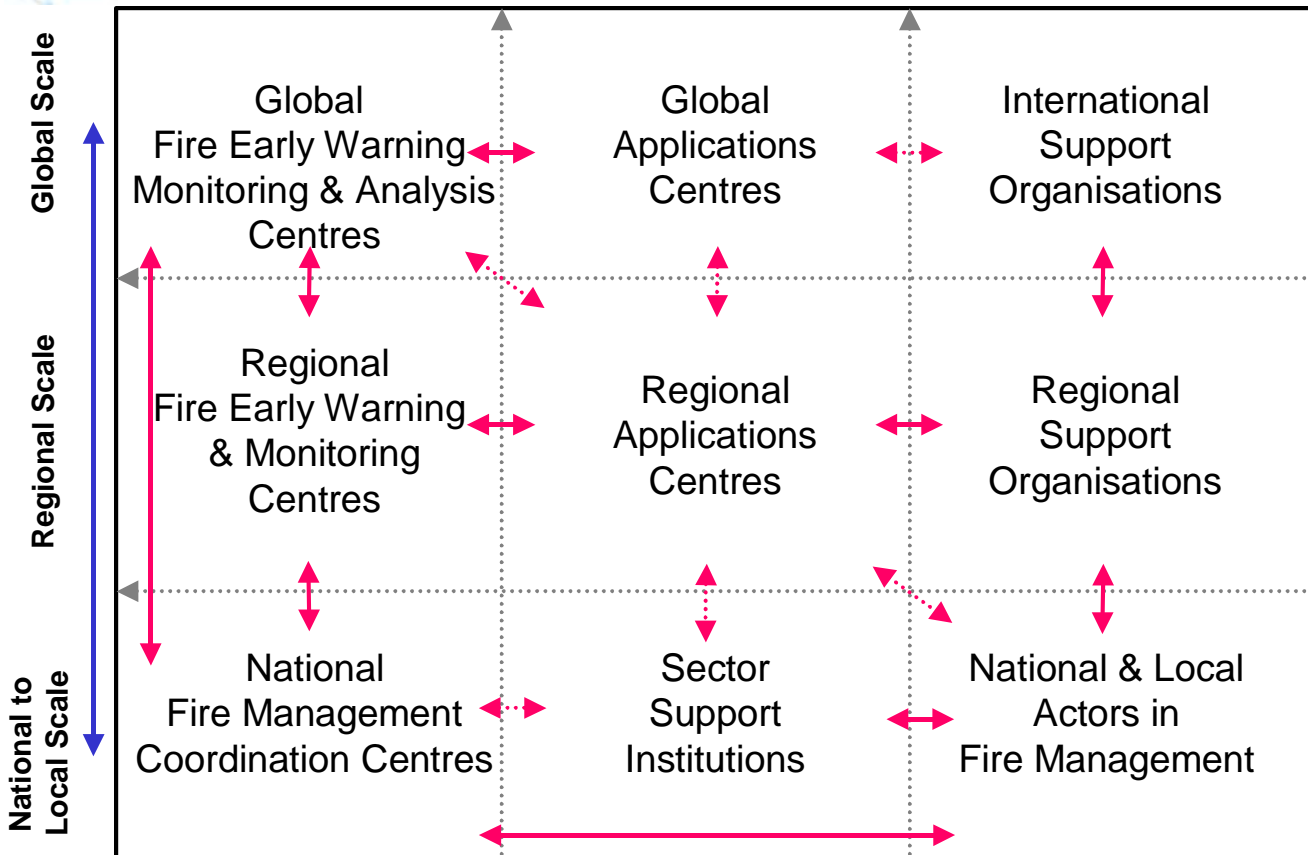

Regional Eastern Africa Fire Monitoring Resource

Center: the role of open access spatial tools for
stakeholder engagement in fire management

Rakoto Ratsimba H., Tahintsoa G. H., Raherinjatovoarison D., Rakotoarinivo
H. Z., Ratsimandresy R. N., Goldammer J. G.

REA-RFMRC GFMC

Regional Eastern Africa Fire Management Resource Center
(REA-FMRC)

- serving countries of East Africa: provisioning, archiving and interpreting scientific-technical information and satellite-derived near-real time and historic data on landscape fires
- to decentralize the role of the Global Fire Monitoring Center (GFMC) for an adapted response to the local, national and regional needs of stakeholders in fire management data.
- Specific geoportal
 - Madagascar
 - All eastern Africa countries

8TH
INTERNATIONAL
WILDLAND FIRE
CONFERENCE

REA-RFMRC

8TH
INTERNATIONAL
WILDLAND FIRE
CONFERENCE

8TH
INTERNATIONAL
WILDLAND FIRE
CONFERENCE

International Strategy
ISDR
for Disaster Resilience

Scientific & Technical
Analysis & Prediction

Social & Economic Actions;
Fire Management

www.rfmrc-ea.org

<https://gfmc.online/>

- Using data for science policy interface on fire management / issues
- Reconciling the needs in between local communities, natural resource managers and policy makers to face fire landscape management issues