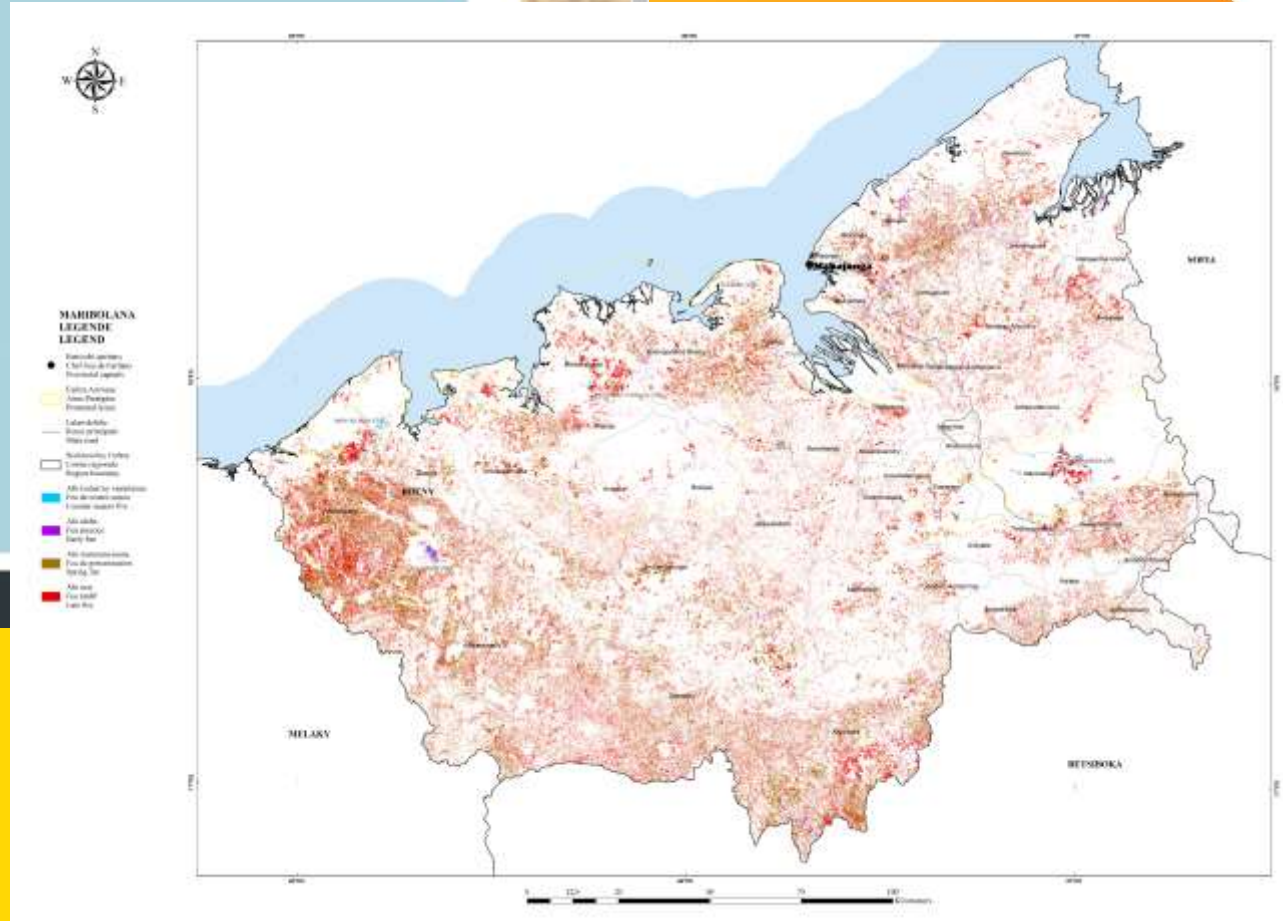

www.rfmrc-ea.org

At needed scale