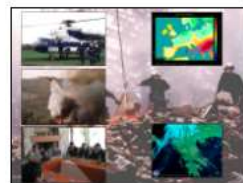

REA-RFMRC

8TH
INTERNATIONAL
WILDLAND FIRE
CONFERENCE