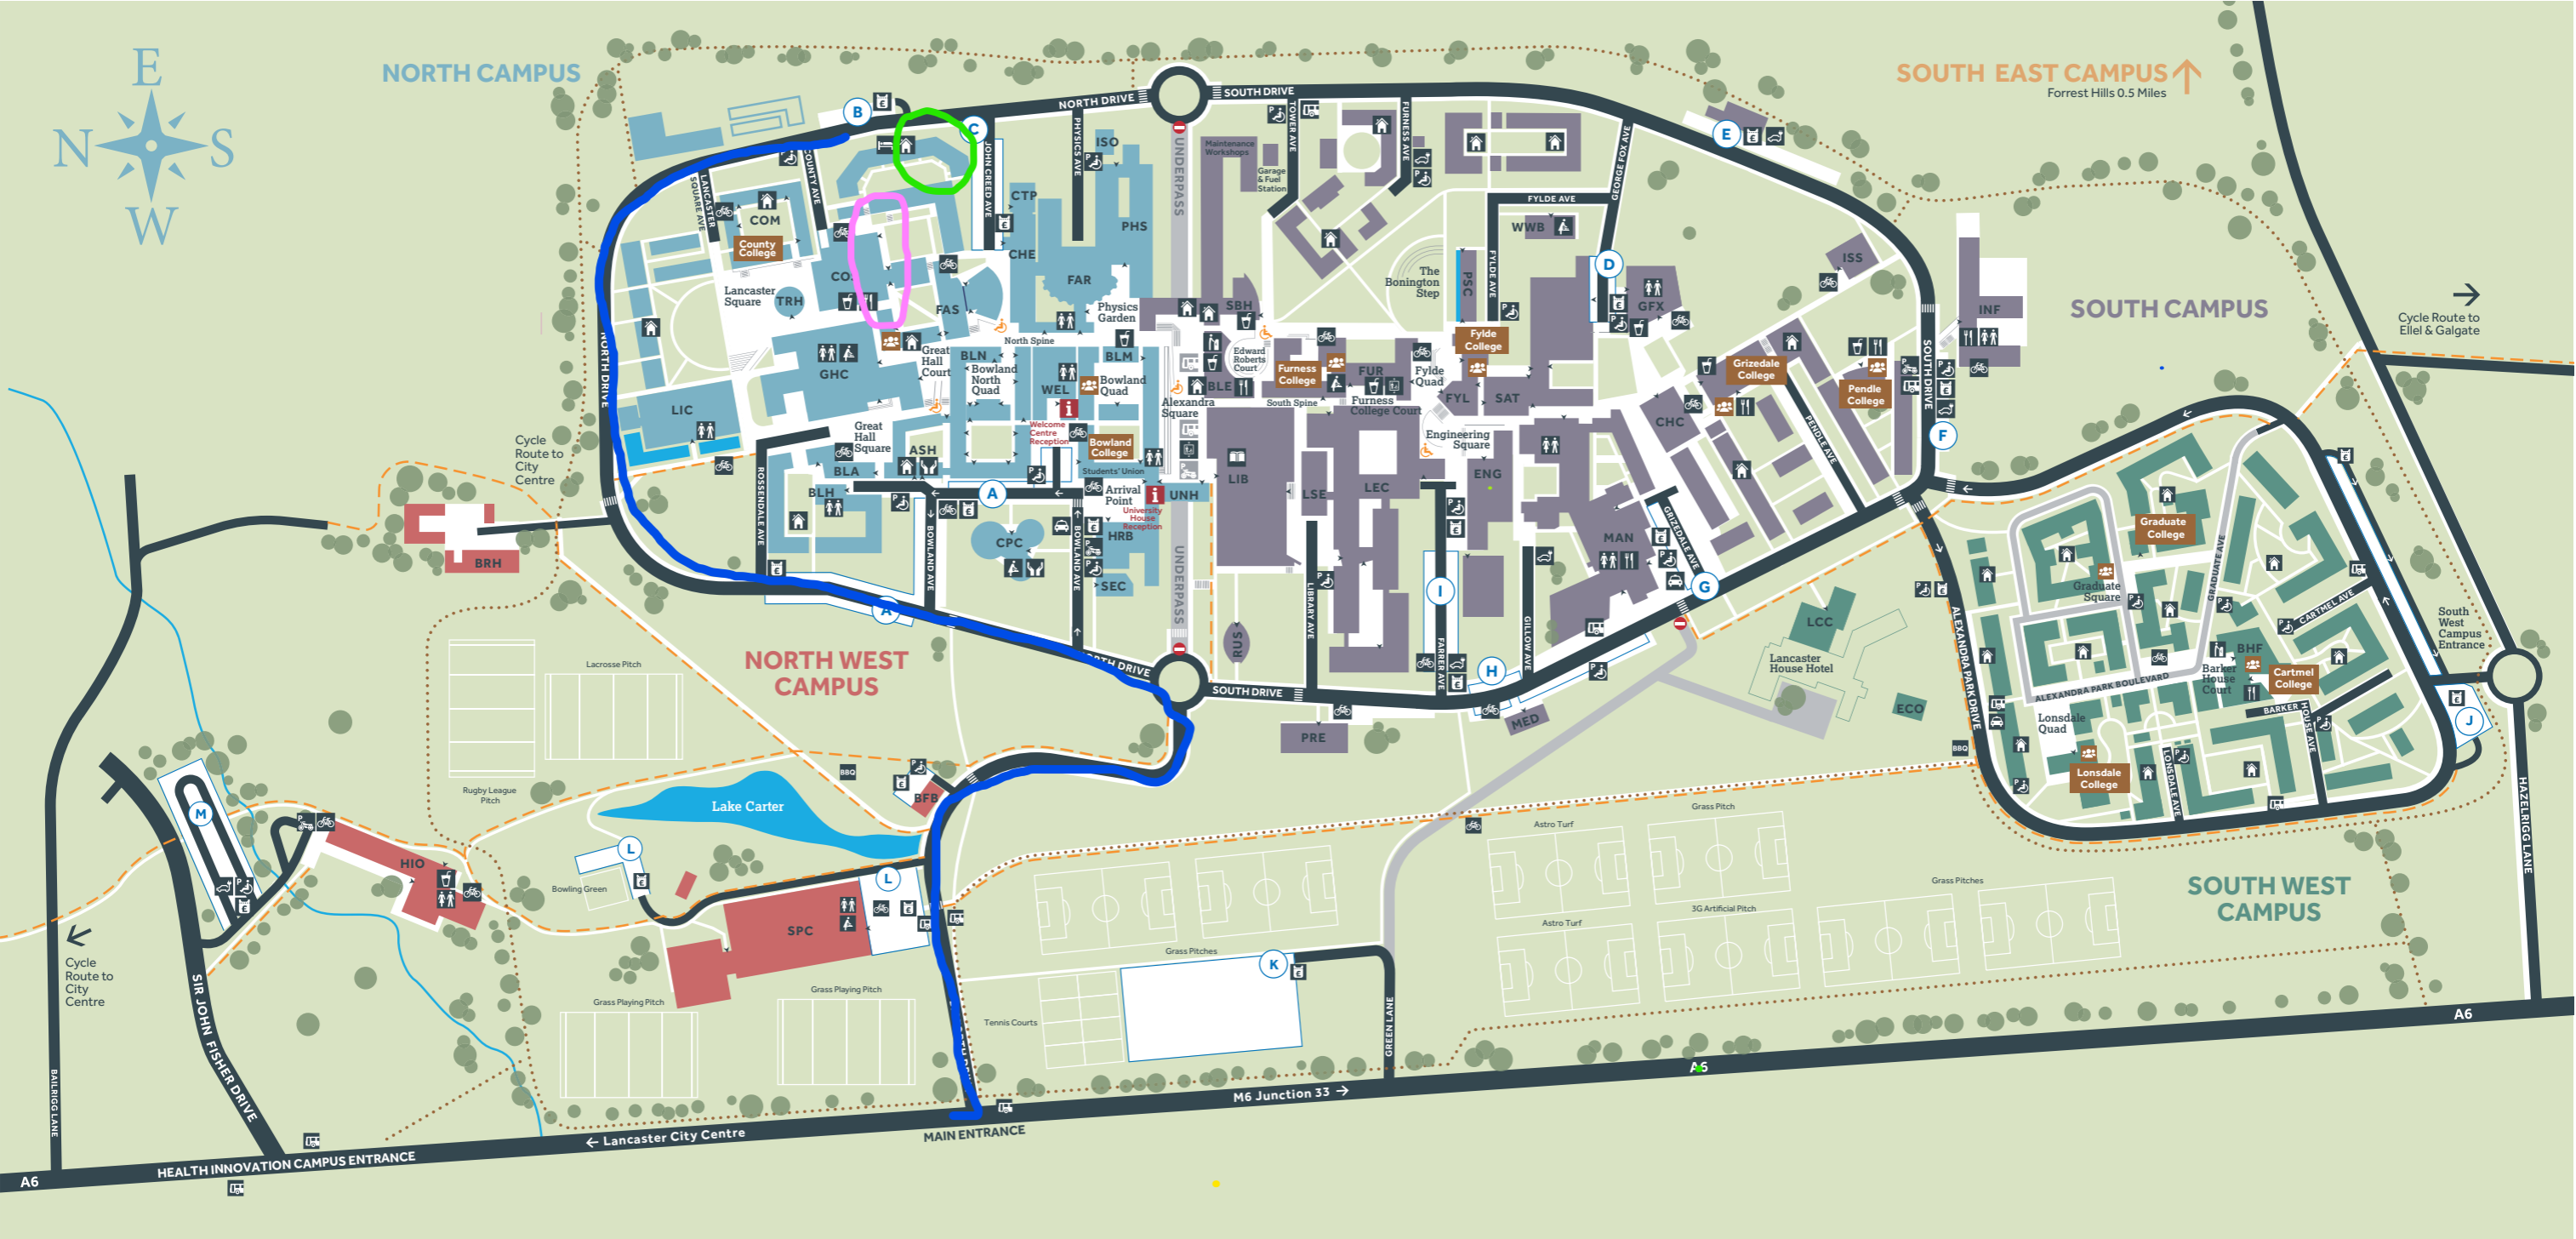

Lancaster Campus

SYMBOL KEY

- | | | | |
|-------------------------|---------------------------------|-----------------------|--------------------|
| Accessible Parking | Colleges | Library | Shops/Refreshments |
| ATM | College Bar & Social Space | Lift Access | Student Residence |
| Baby Change | Cycle Parking | Motor Cycle Parking | Taxi Rank |
| BBQ Area | Electric Vehicle Charging Point | Pay & Display Machine | Toilets |
| Building Entrance Point | Information Point | Prayer Room | Visitor Parking |
| Bus Stops | John Creed Guest Rooms | Restaurant | |

WALKS & ROUTES

- Cycle Route
- Woodland Walk
- Accessible Ramp

CAMPUS ZONES

- North Campus
- North West Campus
- South Campus
- South West Campus
- South East Campus

Location Key

NORTH CAMPUS

- ASH** **Ash House**
Islamic Prayer Room
- BLA** **Bowland Annexe**
Bowland College
- BLH** **Bowland Hall**
Conference & Events
Guest Room Reception
- BLM** **Bowland Main**
Bowland Lecture Theatre (Cinema)
History
Learning Zone (Student Information Desk)
Pharmacy
Research & Enterprise Services
Student and Education Services
Students' Union
- BLN** **Bowland North**
Elizabeth Livingston Lecture Theatre
Marcus Merriman Lecture Theatre
Lancaster Arts
Law School
Sociology
- CPC** **Chaplaincy**
- CHE** **Chemistry Building**
Chemistry
Natural Sciences
- COM** **County Main**
Department of Languages & Cultures
Creative Studio
English Literature & Creative Writing
UPP Residential Services
- COS** **County South**
County South Lecture Theatre
Educational Research
Linguistics & English Language
Politics, Philosophy & Religion
Private Dining Room (PDR)
Marketplace
- CTP** **cTAP Building**
- FAR** **Faraday Complex**
Cavendish Lecture Theatre
Colloquium Rooms
Faraday Lecture Theatre
Frankland Lecture Theatre
Mock Courtroom