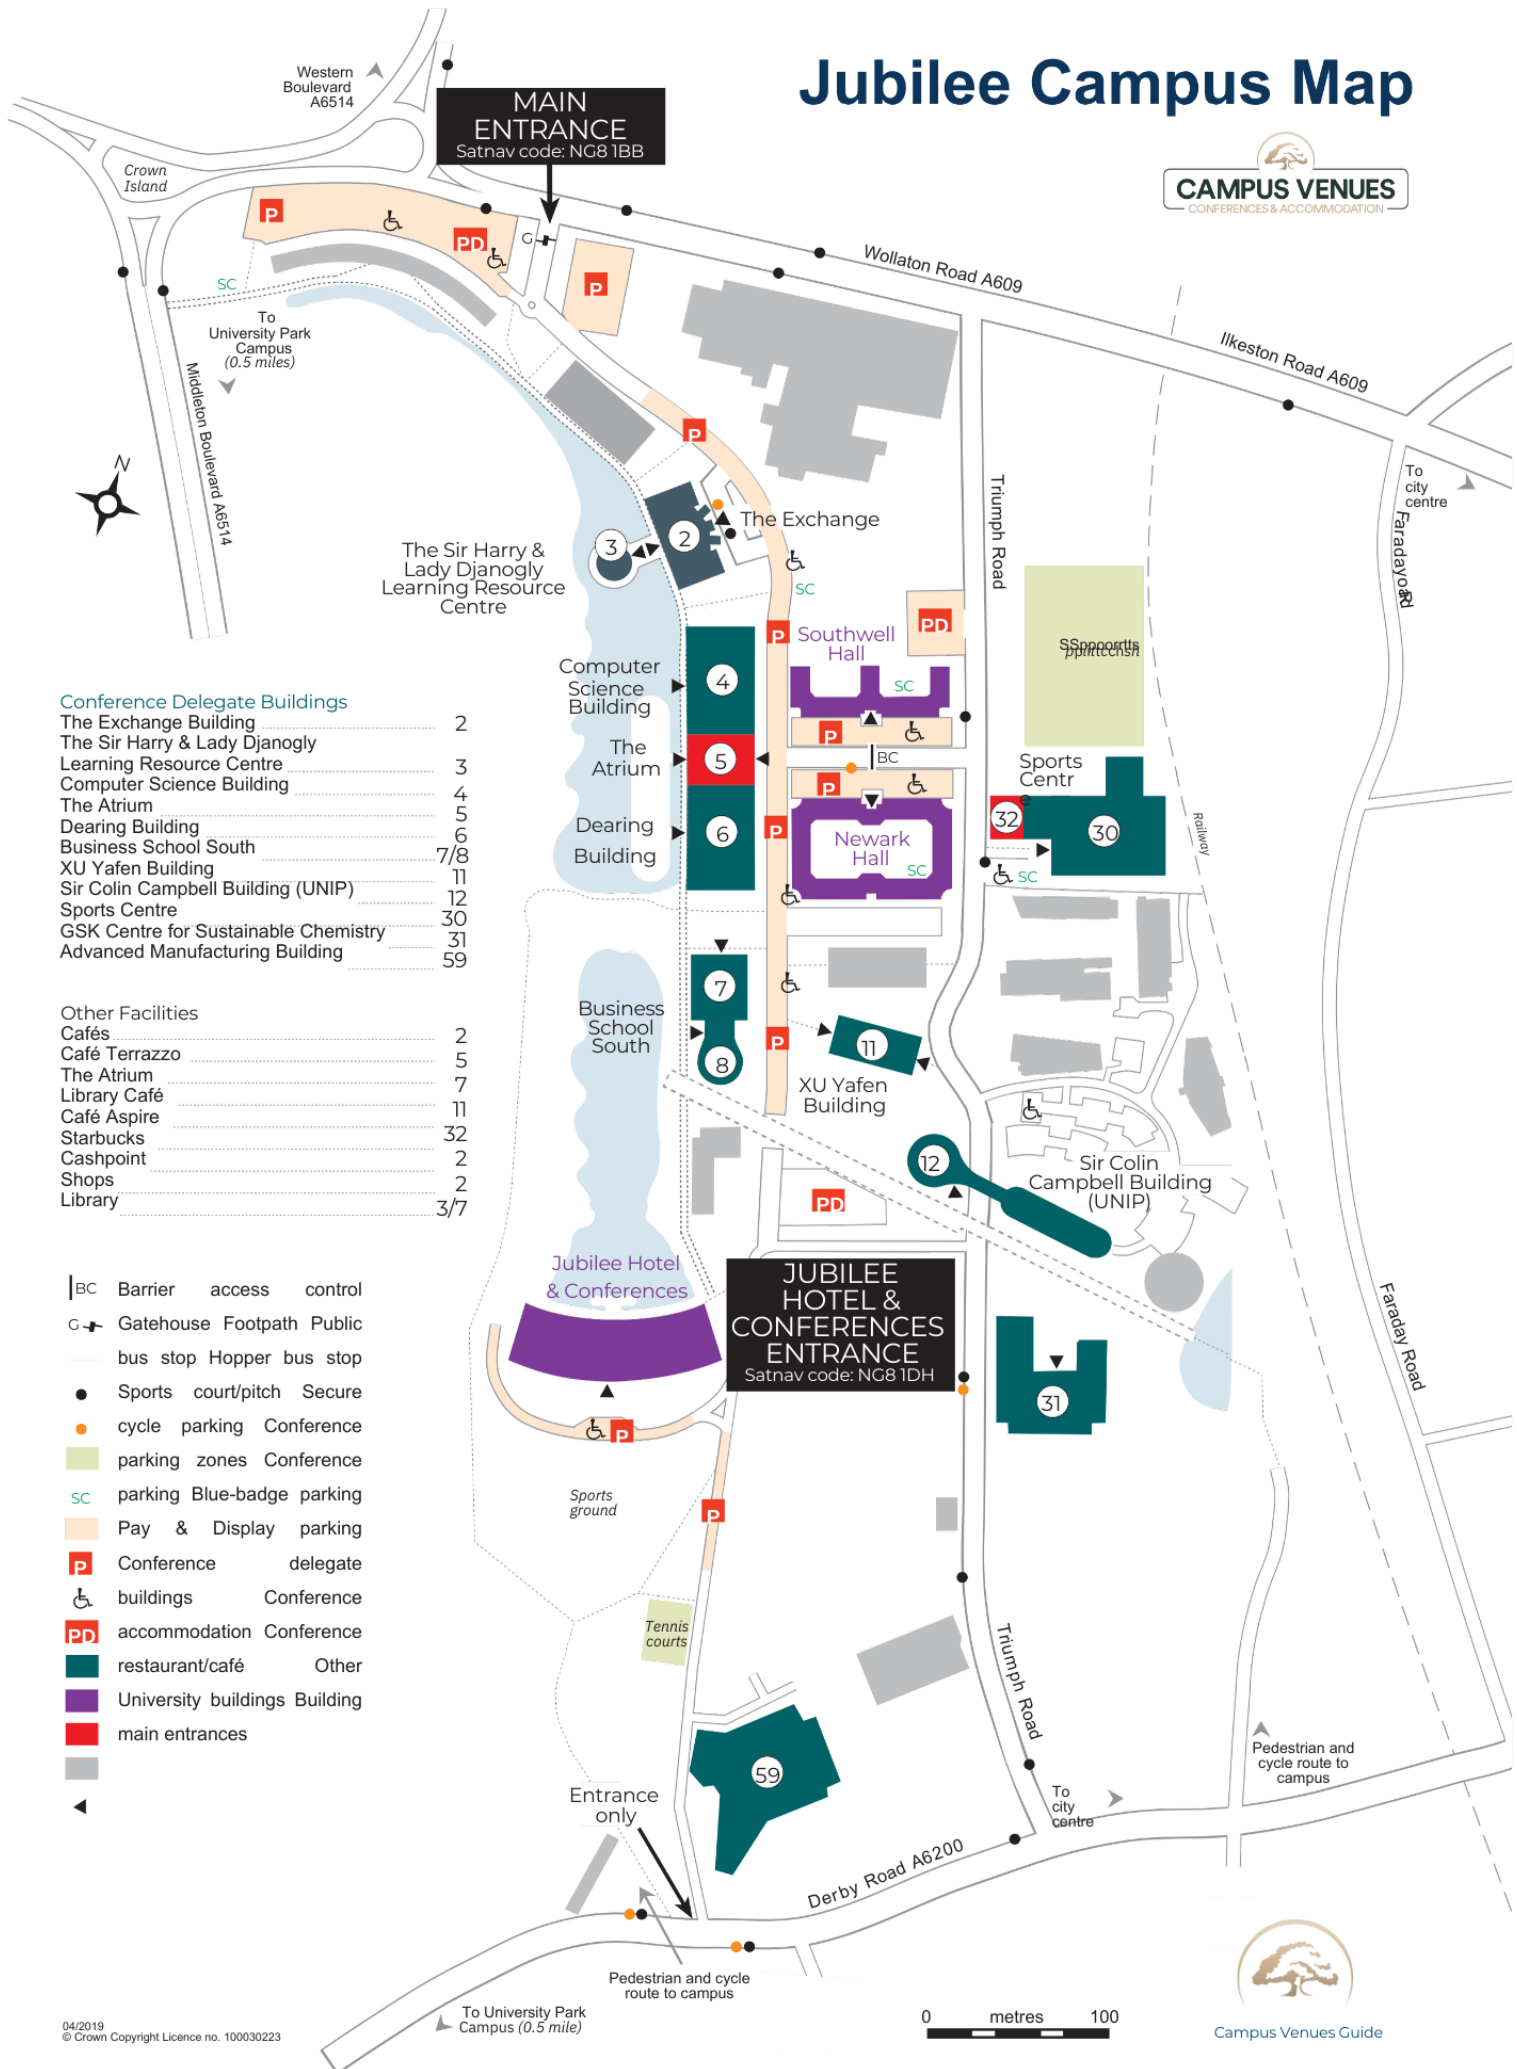

# Jubilee Campus Map

Conference Delegate Buildings	
The Exchange Building	2
The Sir Harry & Lady Djanogly Learning Resource Centre	3
Computer Science Building	4
The Atrium	5
Dearing Building	6
Business School South	7/8
XU Yafen Building	11
Sir Colin Campbell Building (UNIP)	12
Sports Centre	30
GSK Centre for Sustainable Chemistry	31
Advanced Manufacturing Building	59

Other Facilities	
Cafés	2
Café Terrazzo	5
The Atrium	7
Library Café	11
Café Aspire	11
Starbucks	32
Cashpoint	2
Shops	2
Library	3/7

- |BC Barrier access control
- G Gatehouse Footpath Public
- bus stop Hopper bus stop
- Sports court/pitch Secure
- cycle parking Conference
- parking zones Conference
- SC parking Blue-badge parking
- P Pay & Display parking
- P Conference delegate buildings
- PD accommodation Conference
- restaurant/café Other
- University buildings Building
- main entrances