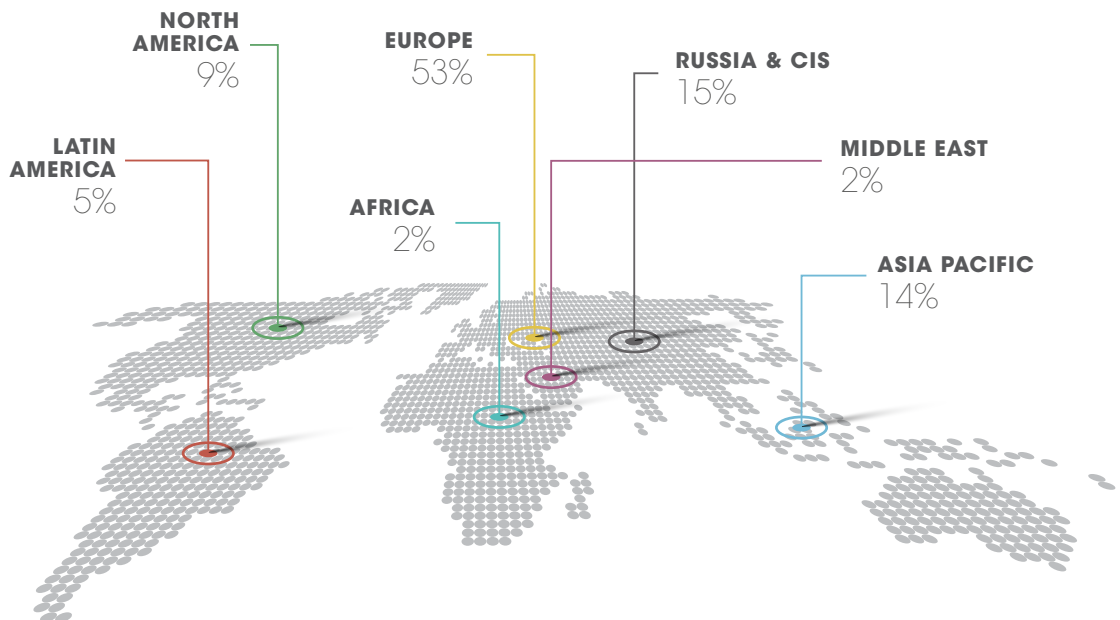

EVENT FACTS

Event Dates	18-22 September 2022
Exhibition Dates	19-21 September 2022
Venue	Crowne Plaza
Location	Belgrade, Serbia
Expected Attendance	350-450
Expected Exhibitors	35

EAGE NEAR SURFACE MEMBERSHIP STATISTICS

Near Surface Interest of Members

(more than one interest per delegate)

Job focus of Members

(more than one job focus per delegate)

REACH THE PEOPLE IMPORTANT TO YOU

Delegates by Geographical Region of EAGE's Near Surface Membership