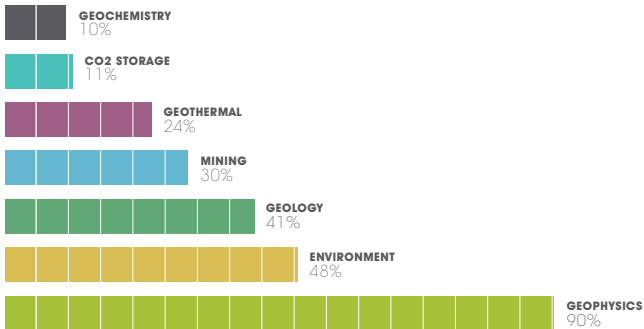

EAGE NEAR SURFACE MEMBERSHIP STATISTICS

Near Surface Interest of Members

(more than one interest per delegate)