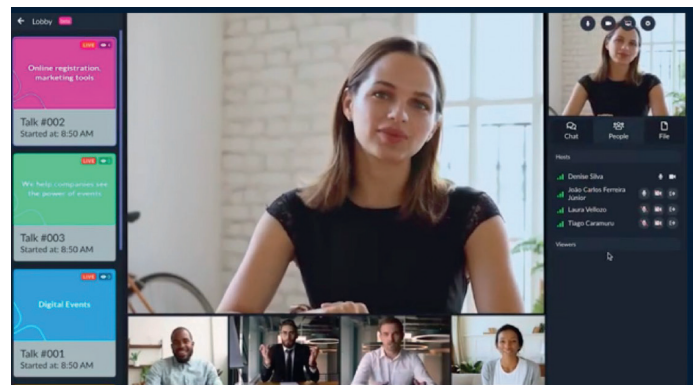

Technical Programme

Investment: €3,000* (Max. 6 sponsors)

Reach delegates who are seriously interested in technical excellence and content.

Additional benefits:

- Company logo at the event technical agenda web page;
- Company logo at the technical agenda at the event platform;
- Company logo + link to company's website on the event's web page;
- Company logo at the delegates' "My agenda" section on the online platform;
- Company profile with a live virtual chat.

Registration Sponsorship

Investment: €3,000* (Max 4 Sponsors)

Additional benefits:

- Company logo at the event registration web page;
- Company logo on the registration email sent to all confirmed delegates;
- Company logo + link to company's website on the event's web page;
- Company profile with a live virtual chat.

Online Exhibition

Investment: €750* (unlimited)

As an exhibitor you will receive a dedicated page with a live stream, the main contact person can invite anyone to present and participate with video/audio or via the chat.

Additional benefits:

- 1 complimentary full delegate registration to the EAGE Annual Virtual NSG 2020;
- Company logo on the virtual floor plan;
- Company profile with a live virtual chat.

IF YOU ARE INTERESTED IN MORE INFORMATION ABOUT ONE OF THE ABOVE OPPORTUNITIES, PLEASE SEND AN EMAIL TO EXHIBITION@EAGE.ORG

HEAD OFFICE • PO BOX 59 • 3990 DB HOUTEN • THE NETHERLANDS • +31 88 995 5055 • EAGE@EAGE.ORG

WWW.NSG2020.ORG

#NSG2020