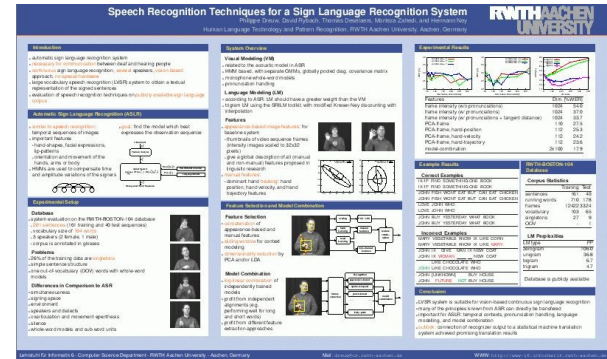

INCORRECT FORMAT

- If you print in landscape format the poster will not fit on the display boards

* Each board will be 1m wide x 2.4m tall