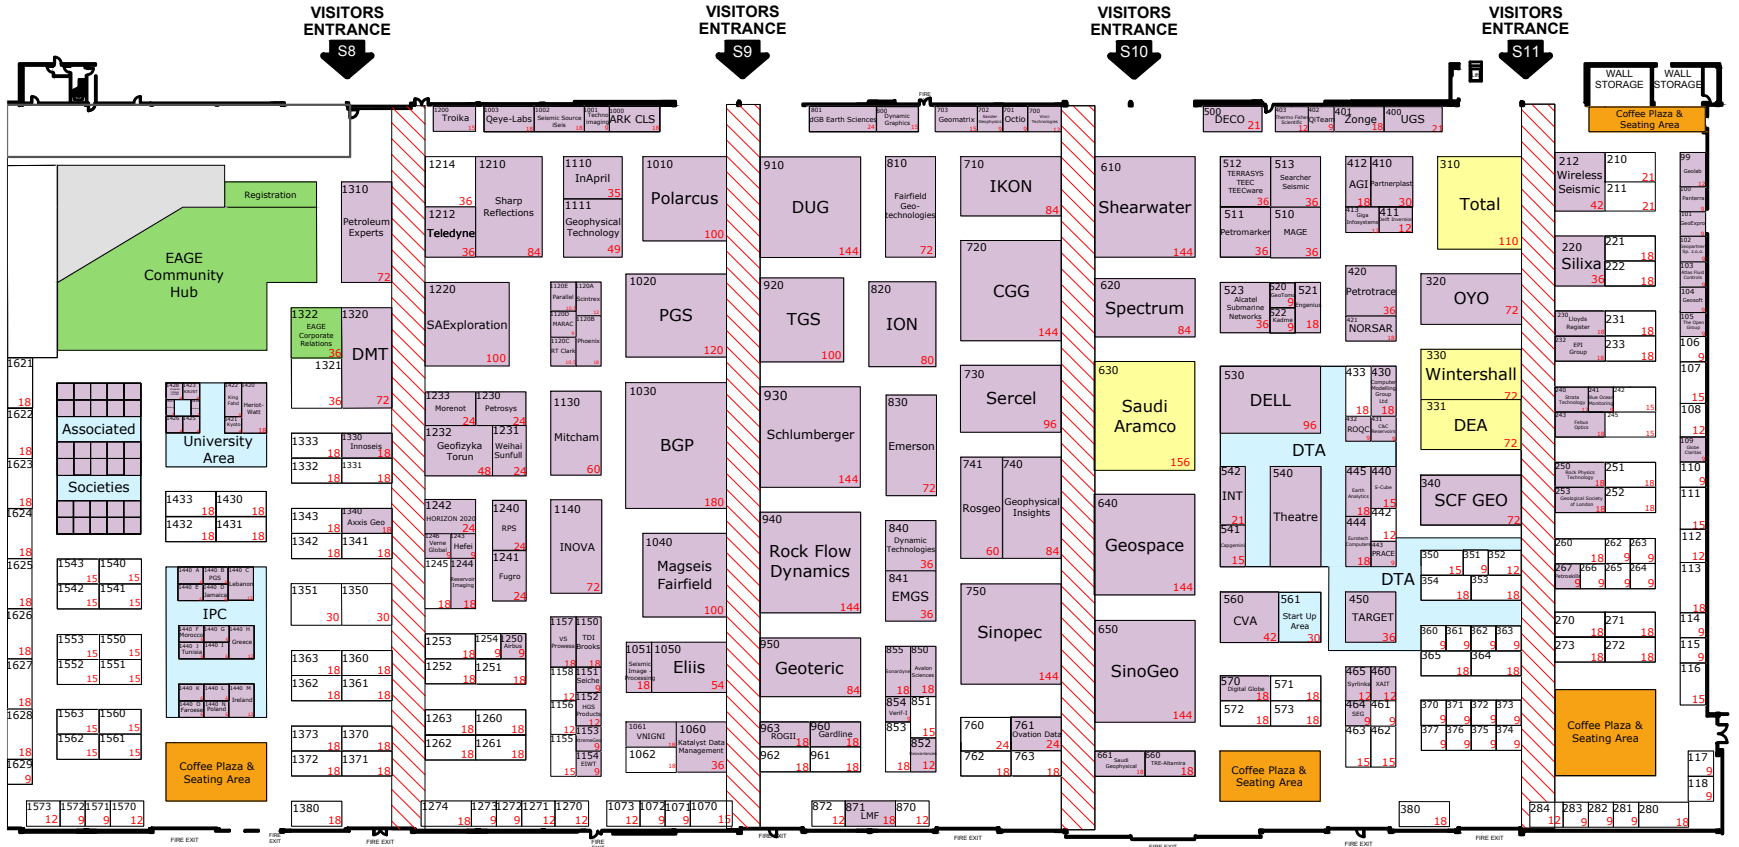

EAGE Annual 2019, 81st Conference & Exhibition

3 - 6 June 2019

To Conference

To South Gallery Meeting Rooms

- * EAGE Areas to be confirmed
- * Maximum building height 8m excl. rigging
- Emergency aisles

Print date: 18 February 2019