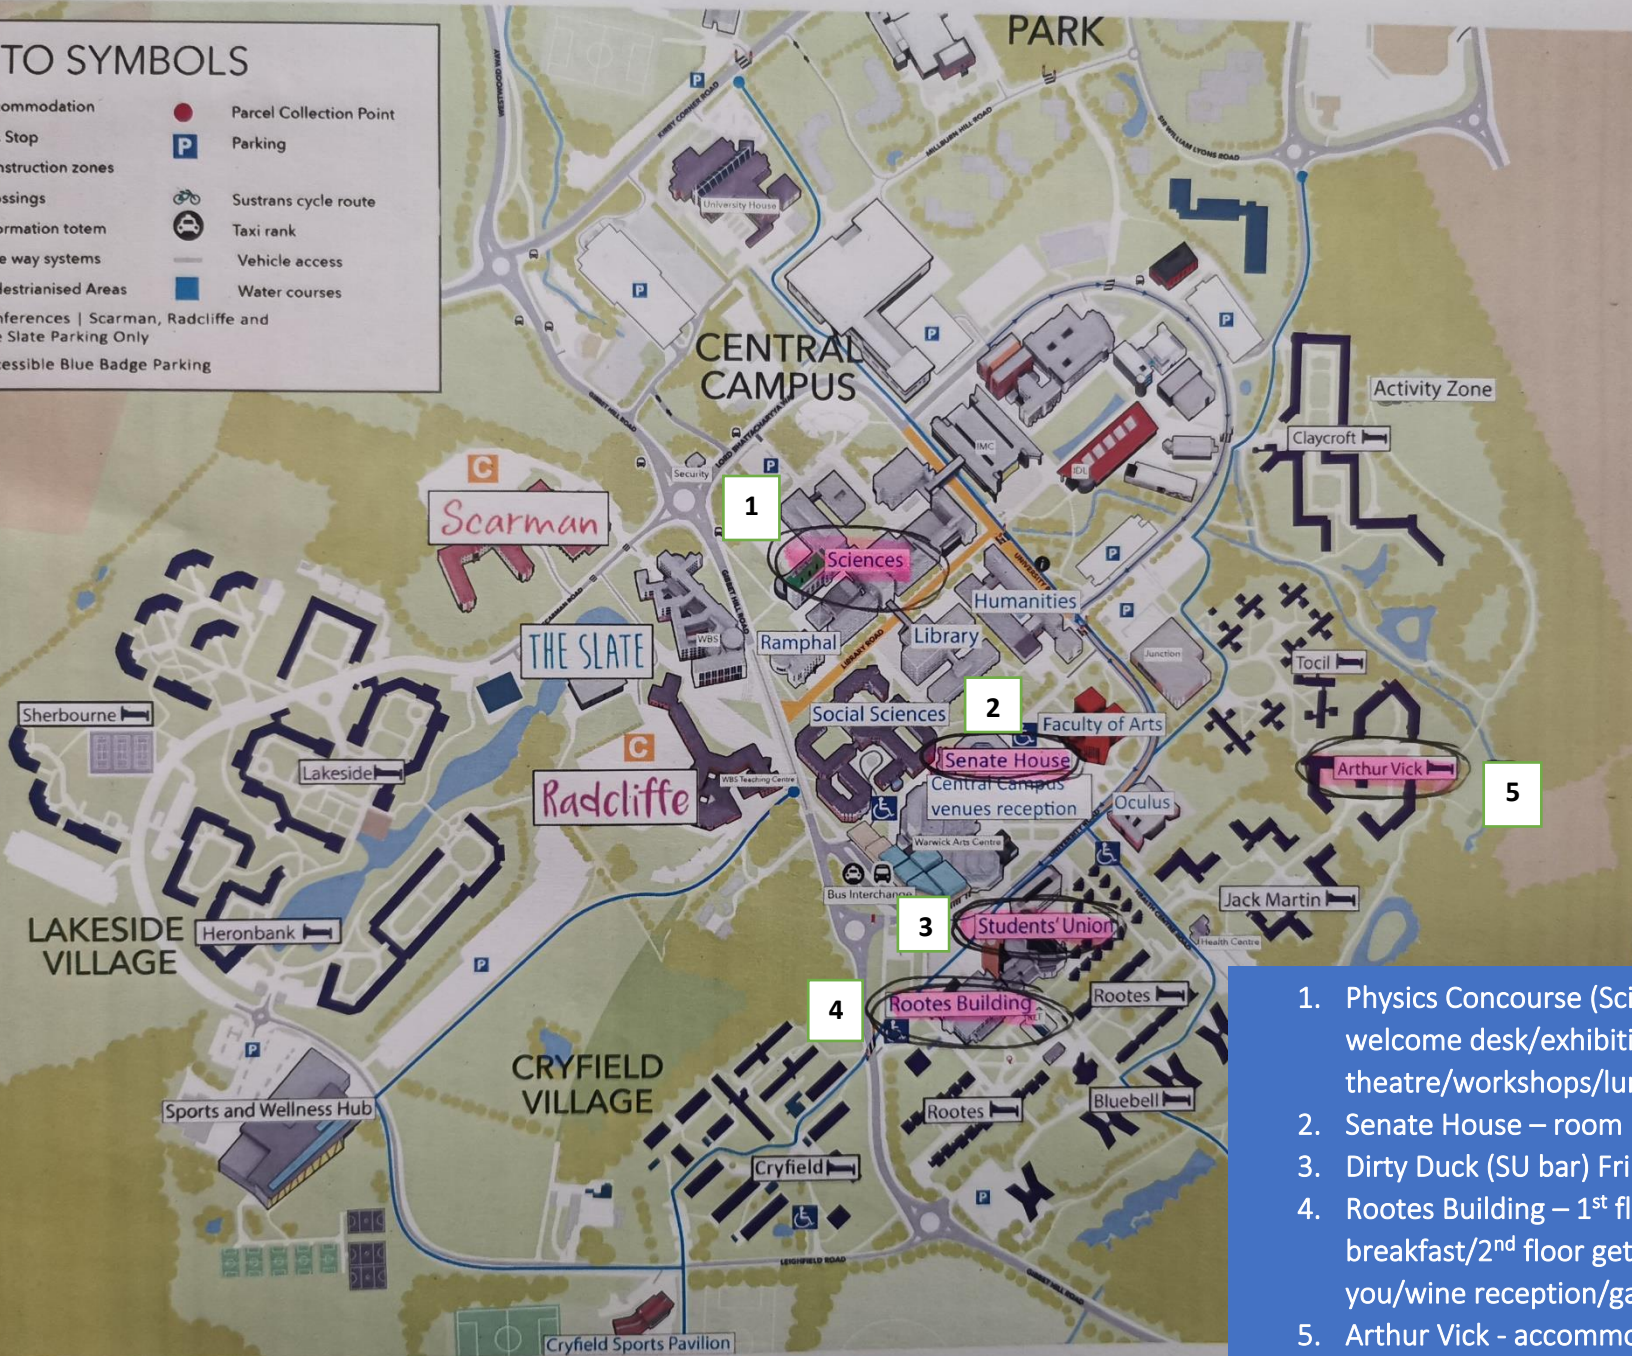

KEY TO SYMBOLS

	Accommodation		Parcel Collection Point
	Bus Stop		Parking
	Construction zones		Sustrans cycle route
	Crossings		Taxi rank
	Information totem		Vehicle access
	One way systems		Water courses
	Pedestrianised Areas		
	Conferences Scarman, Radcliffe and The Slate Parking Only		
	Accessible Blue Badge Parking		

1. Physics Concourse (Sciences) – welcome desk/exhibition/lecture theatre/workshops/lunch
2. Senate House – room keys
3. Dirty Duck (SU bar) Fringe
4. Rootes Building – 1st floor breakfast/2nd floor getting to know you/wine reception/gala dinner
5. Arthur Vick - accommodation