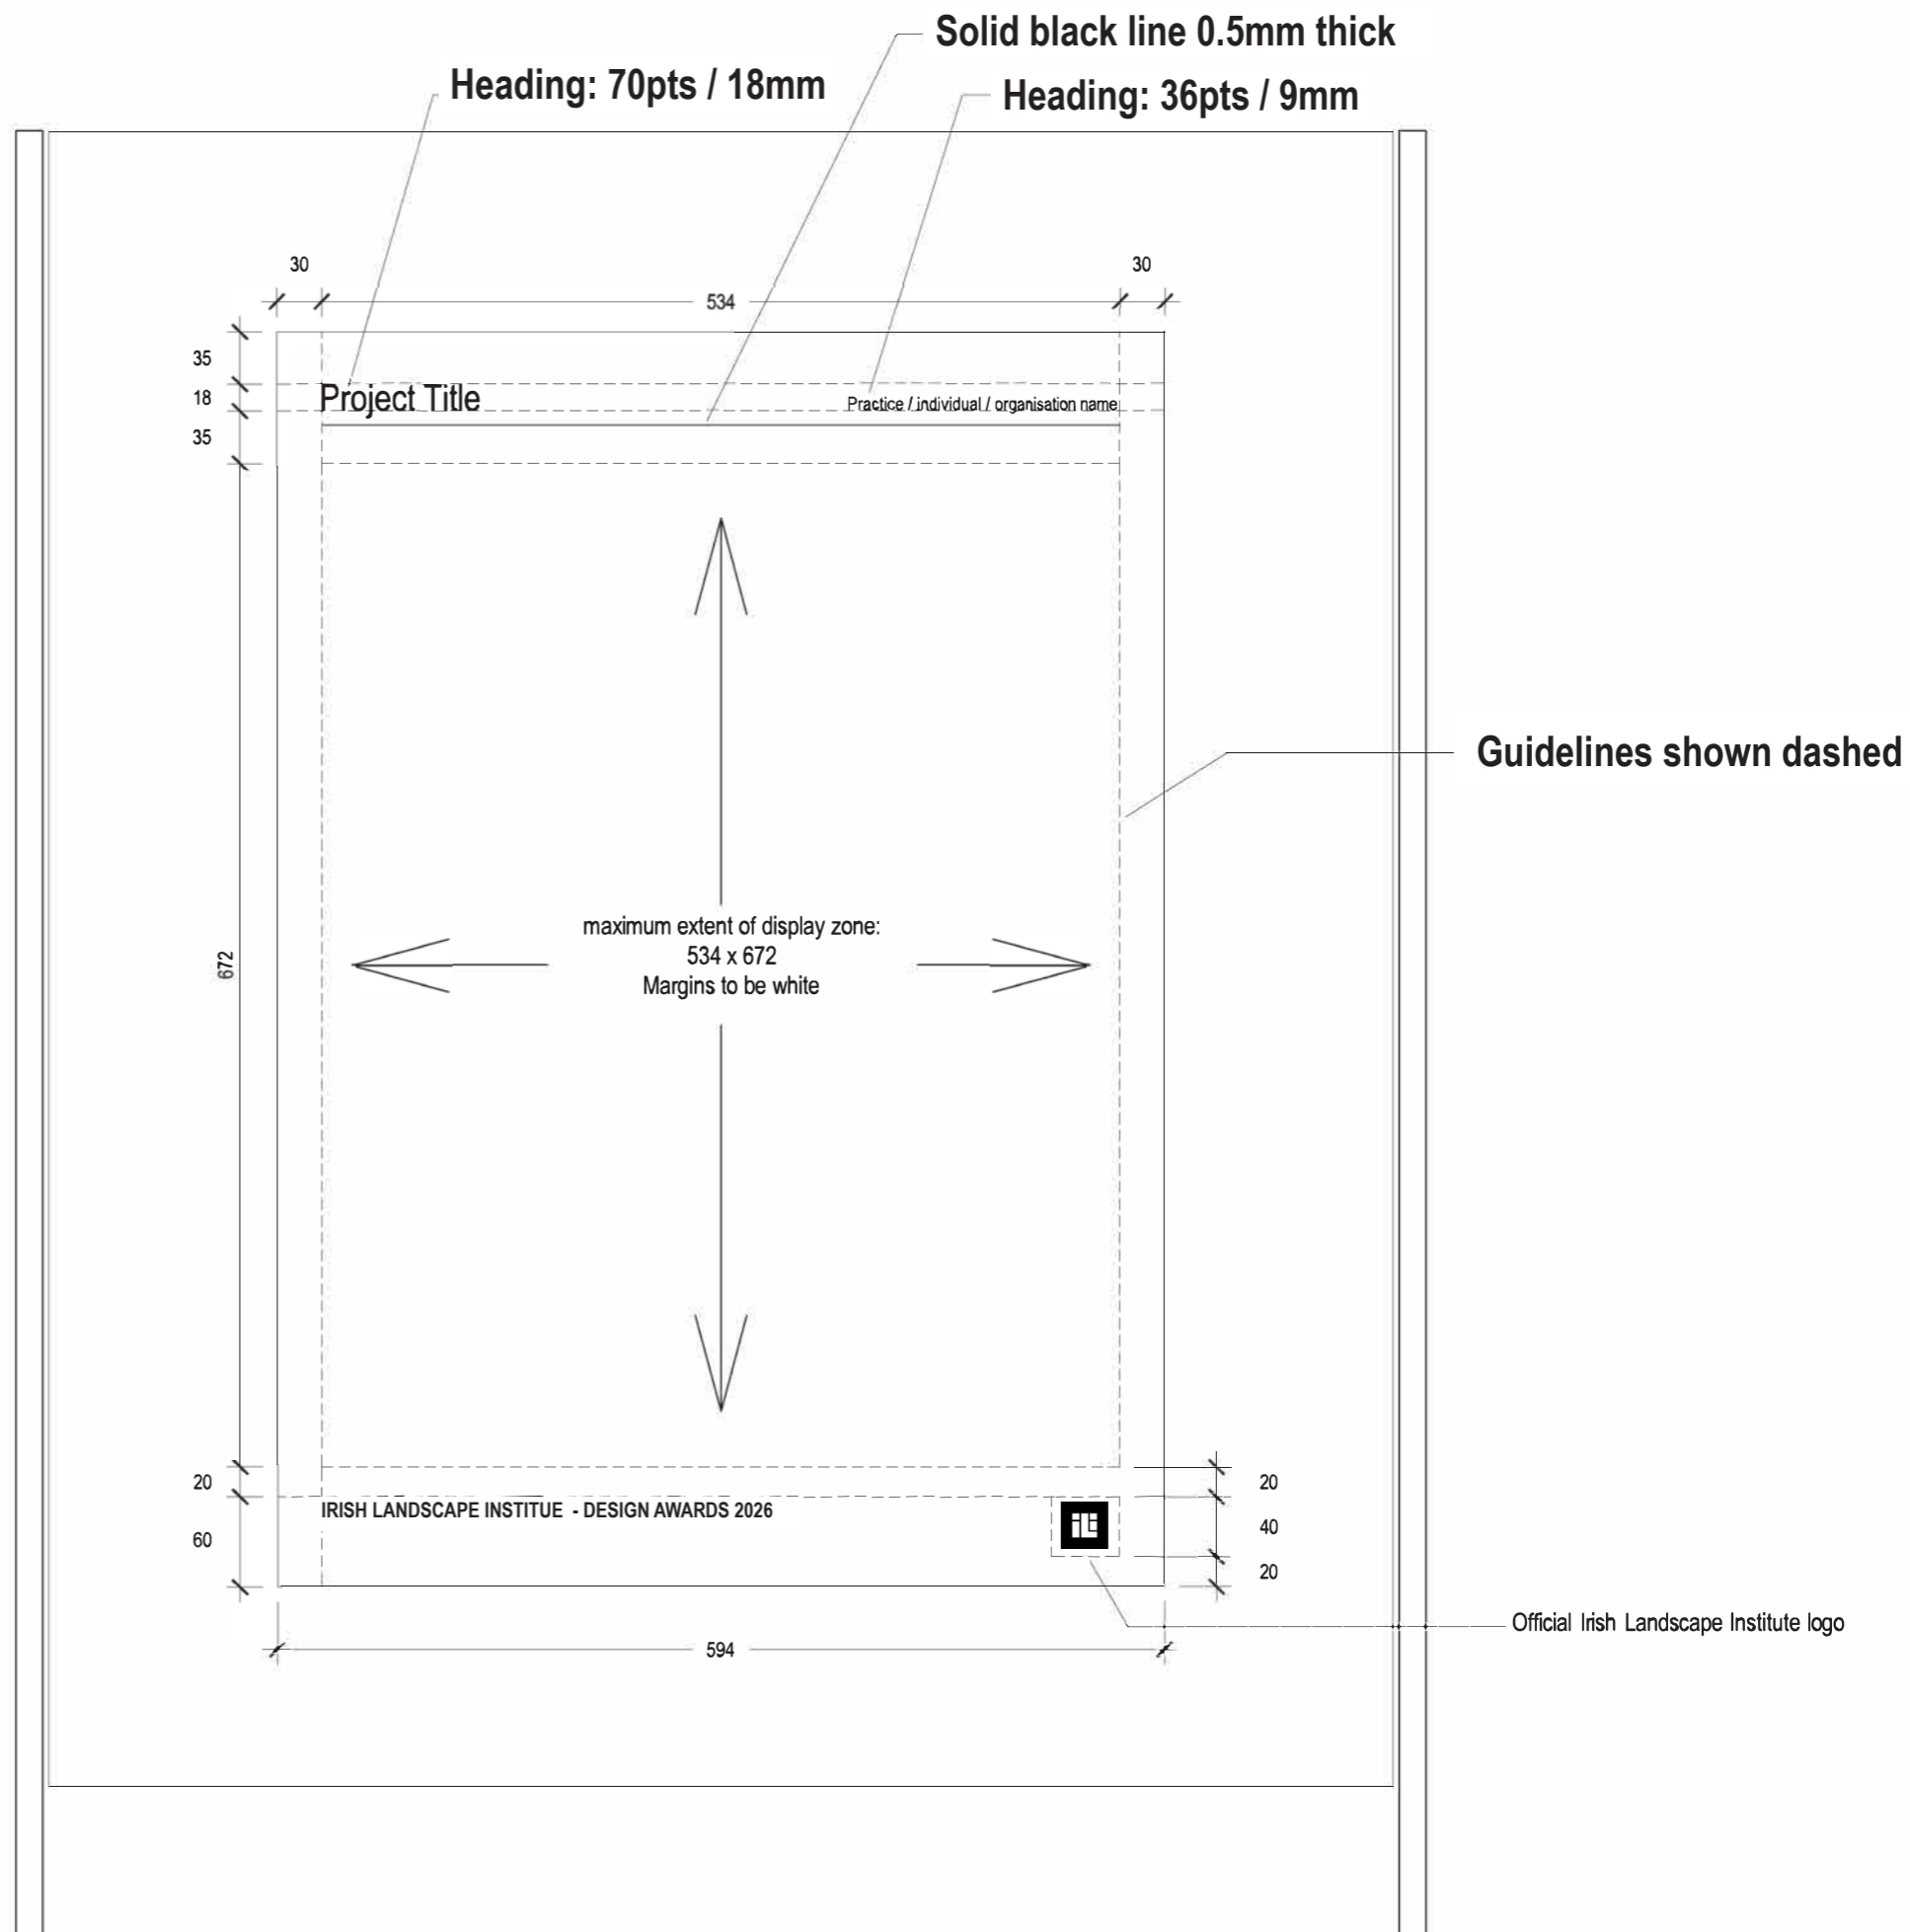

Specifications:

- 1 All dimensions given in mm
- 2 All fonts for titles and headings to be in Arial Narrow in the font sizes shown
- 3 Only the official Irish Landscape Institute logo as issued by the events organisers to be utilised
- 4 Suppliers: please list at bottom left of display zone

IRISH LANDSCAPE INSTITUTE

DESIGN AWARDS 2026

Specification and layout for exhibition panels