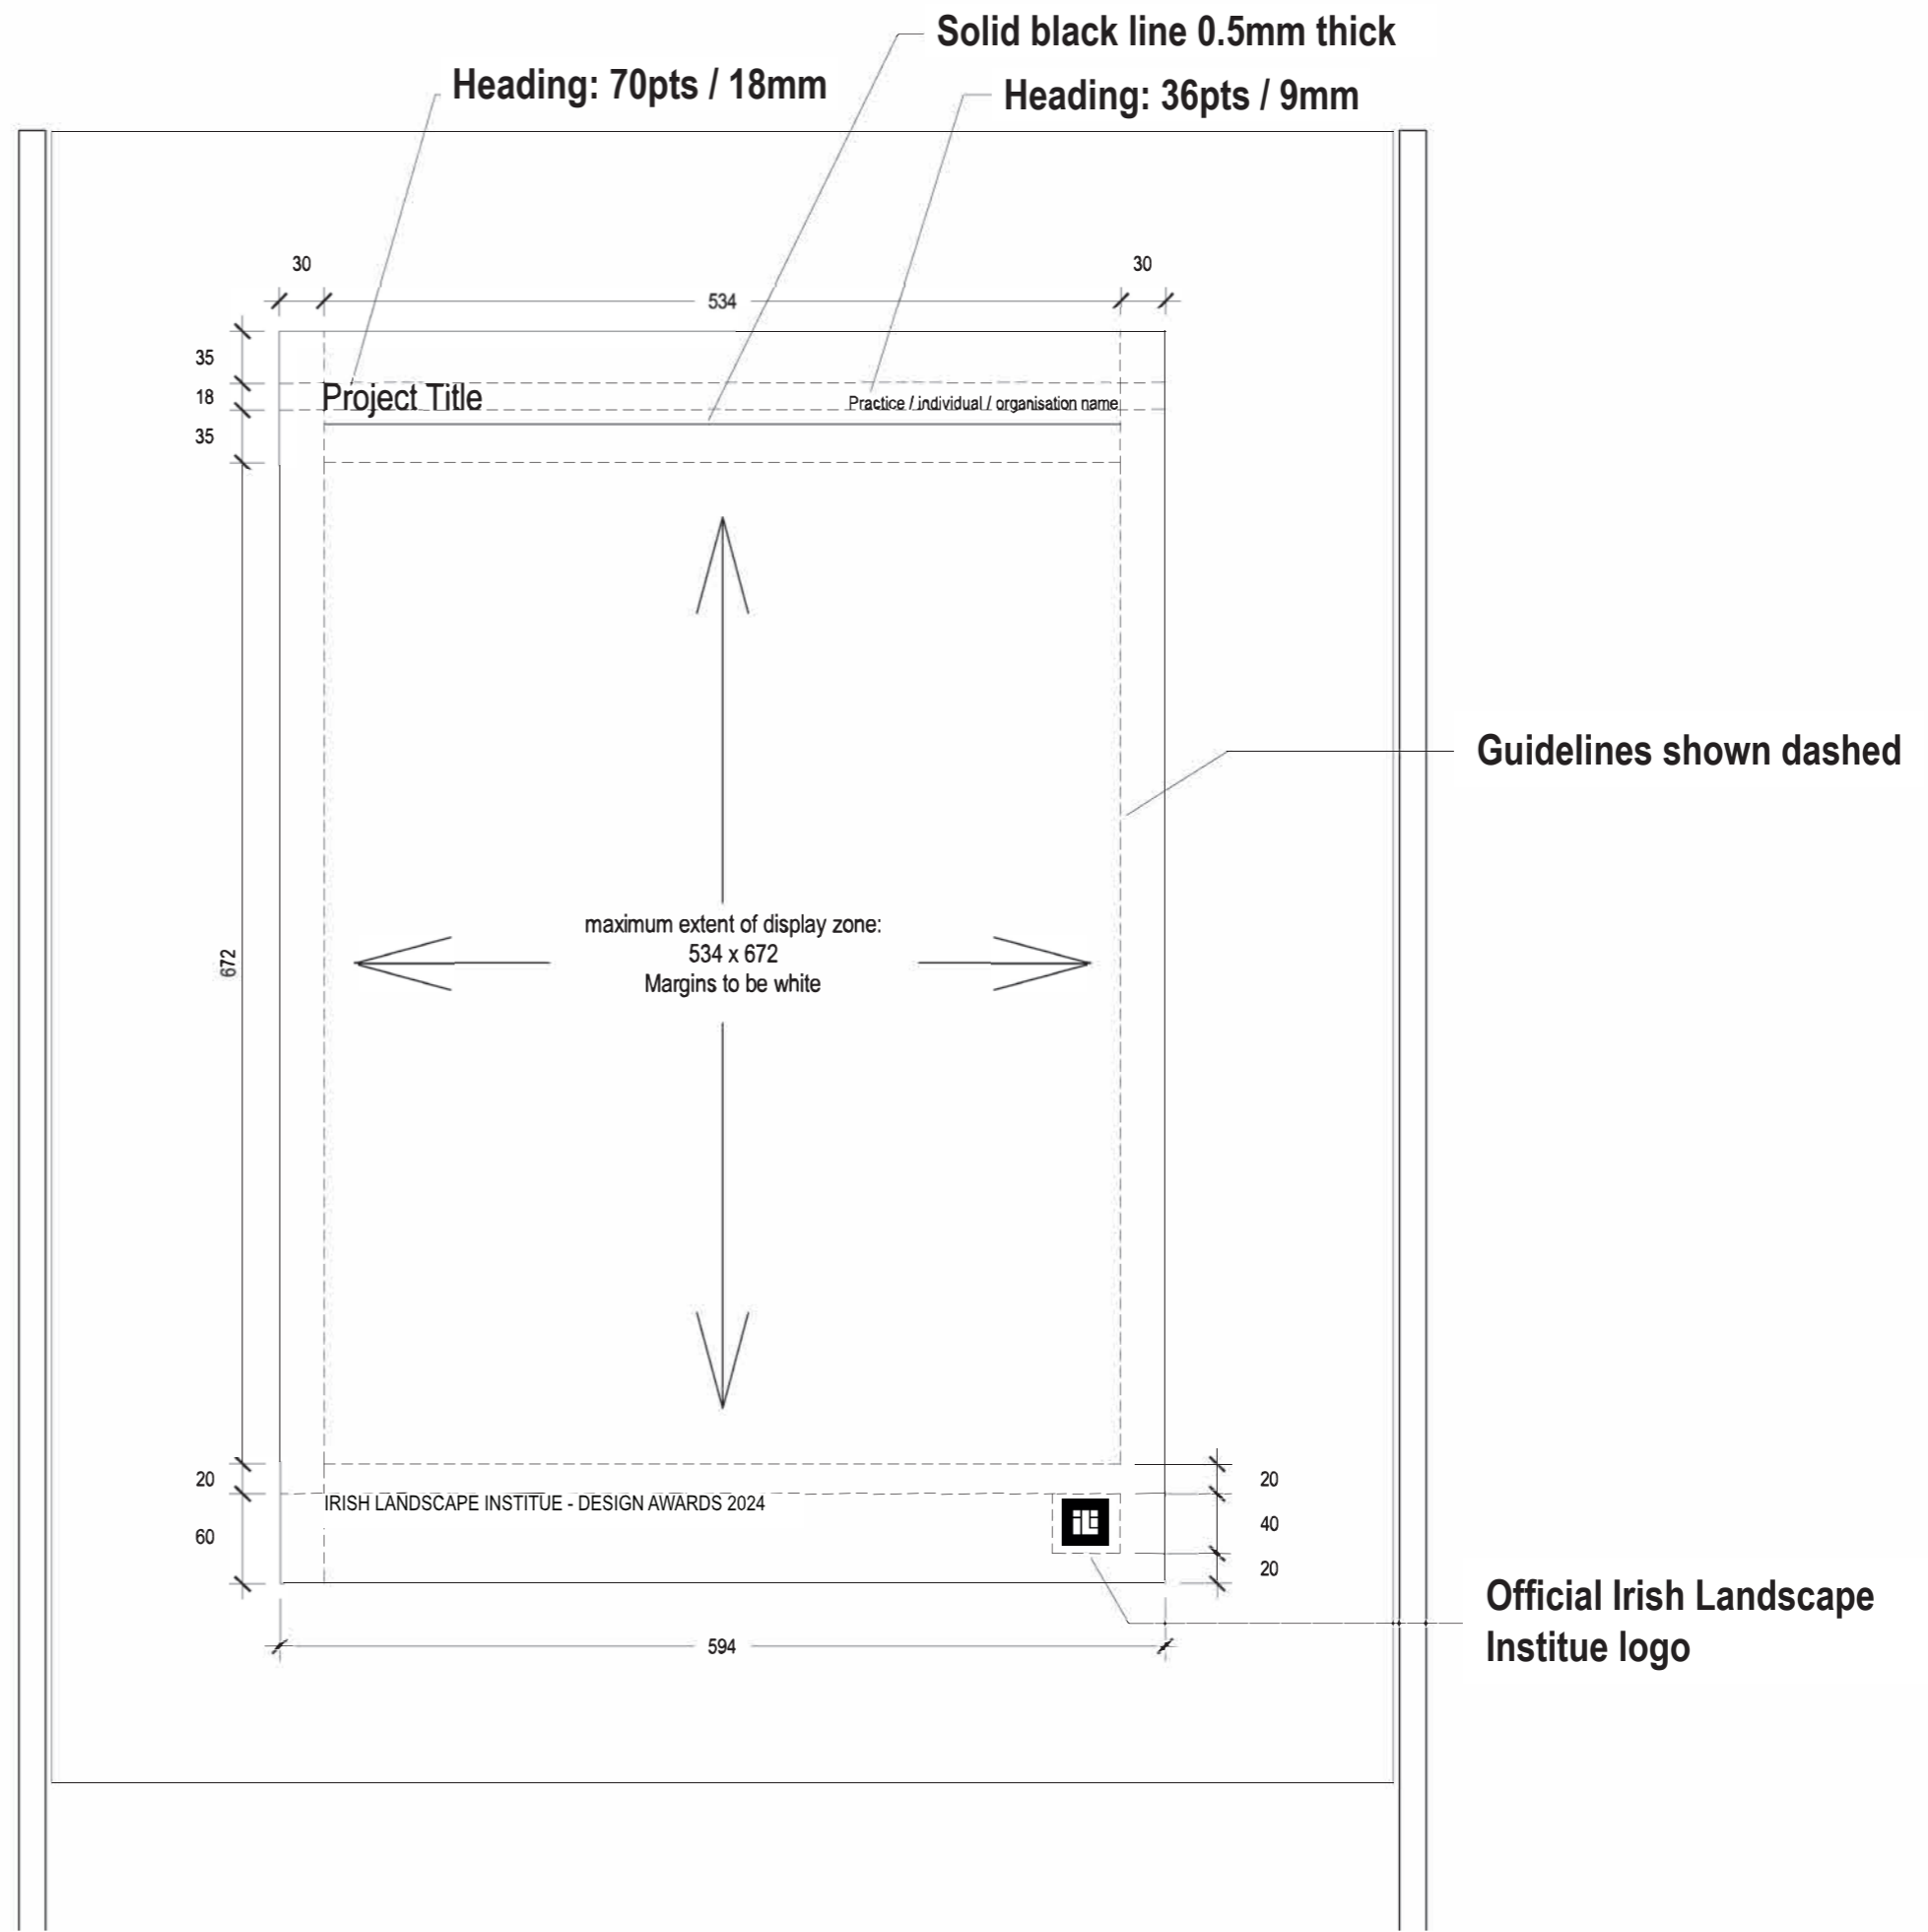

## Specifications:

- 1 All dimensions given in mm
- 2 All fonts for titles and headings to be in Arial Narrow in the font sizes shown
- 3 Only the official Irish Landscape Institute logo as issued by the events organisers to be utilised

IRISH LANDSCAPE INSTITUTE

Design Awards 2024

Specification and layout for exhibition panels