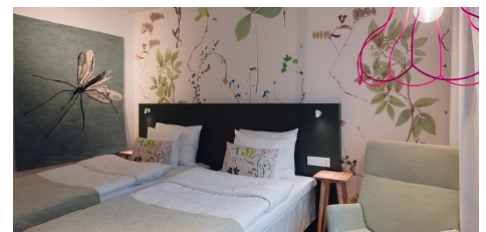

Scandic Helsinki Station

A prime location and modern facilities in the heart of Helsinki, just steps from the central railway station. Warm service, cozy rooms, relaxed lobby bar, and inviting breakfast area with a terrace makes the hotel an ideal base for a Helsinki visit.

Standard single room EUR 184/night
Standard double/twin room EUR 204/night
Superior single room EUR 204/night
Superior double room EUR 224/night

2026 HOTELS

Scandic Hakaniemi

The rooms have comfortable beds and all that you need for a good night's sleep. Some of the rooms have a view to the sea or Hakaniemi Market Square, others face the quiet courtyard.

3.8 km from SSIEM 2026 venue Messukeskus (approx. 20 mins by public transport)

Standard single room EUR 164/night
Standard double/twin room EUR 184/night

Original Sokos Hotel Presidentti

Hotel Presidentti showcases Finnish phenomena in an innovative way. In the hotel rooms, designed by Paola Suhonen from Ivana Helsinki, you can immerse yourself in Finnish Sisu, Midsummer, a Fairy Forest, the Sound of Silence or a Blizzard right in the heart of Helsinki. Choose your own favourite when you arrive at the hotel!

4.0 km from SSIEM 2026 venue Messukeskus (approx. 25 mins by public transport)

Standard single room EUR 159/night
Standard twin room EUR 179/night

2026 HOTELS

Solo Sokos Hotel Helsinki

Solo Sokos Hotel Helsinki, renovated entirely in the spring of 2022, is perfect for people who love the pulse of the city, and an urban lifestyle. The location of the hotel is perfect, as it is within walking distance from shopping streets and malls, interesting museums and local sights.