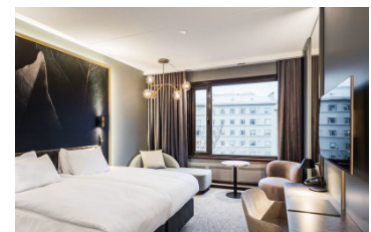

0.9 km from SSIEM 2026 venue Messukeskus (approx. 15 mins by public transport or walk)

Standard single room EUR 174/night
Standard double room EUR 194/night

2026 HOTELS

Scandic Grand Central Helsinki

Hotel is located in a stunning historic building designed by Eliel Saarinen at the Central Railway Station, where old-fashioned charm meets modern style in an inspirational way. The hotel is in the centre of Helsinki.

3.7 km from SSIEM 2026 venue Messukeskus (approx. 15 mins by public transport)

Standard single room EUR 189/night
Standard double/twin room EUR 209/night

Radisson RED

Experience bold design and the signature RED style in the heart of Helsinki. Radisson RED Helsinki is a vibrant twist on the conventional, from awesome everyday essentials to Instagrammable moments, the modern hotel delivers a stand-out experience.

2.5 km from SSIEM 2026 venue Messukeskus (approx. 20 mins by public transport)

Standard single room EUR 149/night
Standard twin room EUR 169/night

Scandic Park Helsinki

Scandic Park Helsinki with spacious rooms is located opposite the beautiful Töölö Bay, close to the centre of Helsinki.

Standard single room EUR 184/night
Standard double/twin room EUR 204/night
Superior single room EUR 204/night
Superior double room EUR 224/night

2026 HOTELS

Scandic Hakaniemi

The rooms have comfortable beds and all that you need for a good night's sleep. Some of the rooms have a view to the sea or Hakaniemi Market Square, others face the quiet courtyard.