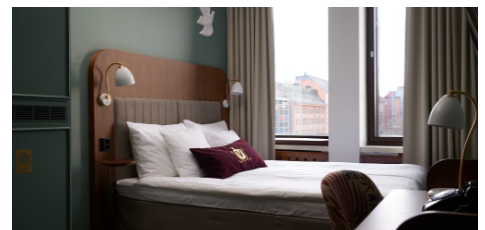

Original Sokos Hotel Vaakuna

The functionalist Vaakuna building, completed in 1952 for the Olympics, is situated in the best location in the city – at its very core. Its soundproof windows keep city noises out and ensure peaceful dreams.

3.8 km from SSIEM 2026 venue Messukeskus (approx. 15 mins by public transport)

Standard single room EUR 189/night
Standard double/twin room EUR 209/night