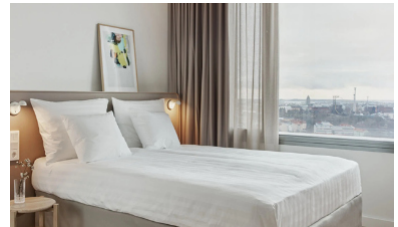

0.0 km from SSIEM 2026 venue Messukeskus

Standard single room EUR 209/night
Standard twin room EUR 229/night

Original Sokos Hotel Tripla

The hotel's unique location in the Mall of Tripla shopping centre makes it an easy and interesting place. The hotel is close to the Messukeskus Expo and Convention Centre.

0.7 km from SSIEM 2026 venue Messukeskus (approx. 10 mins walk)

Standard single room EUR 189/night
Standard double room EUR 209/night

Scandic Pasila

A peaceful hotel close to excellent transport links, within walking distance of Pasila station, near the Tripla shopping centre and right by Central park. Modern rooms, a casual local restaurant and convenient parking facilities.

0.9 km from SSIEM 2026 venue Messukeskus (approx. 15 mins by public transport or walk)

Standard single room EUR 174/night
Standard double room EUR 194/night

2026 HOTELS

Scandic Grand Central Helsinki

Hotel is located in a stunning historic building designed by Eliel Saarinen at the Central Railway Station, where old-fashioned charm meets modern style in an inspirational way. The hotel is in the centre of Helsinki.

Standard single room EUR 184/night
Standard double/twin room EUR 204/night
Superior single room EUR 204/night
Superior double room EUR 224/night

2026 HOTELS

Scandic Hakaniemi

The rooms have comfortable beds and all that you need for a good night's sleep. Some of the rooms have a view to the sea or Hakaniemi Market Square, others face the quiet courtyard.