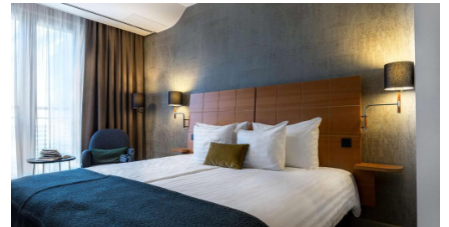

Scandic Simonkenttä

The hotel is in a great location for exploring Helsinki. Kamppi and Forum shopping centres are located next to the hotel, with direct access via an indoor walkway. The hotel is only a short walk from the railway station, bus station and metro station as well as from city attractions, museums and theatres.

4.4 km from SSIEM 2026 venue Messukeskus (approx. 25 mins by public transport)

Standard single room EUR 194/night
Standard double/twin room EUR 214/night