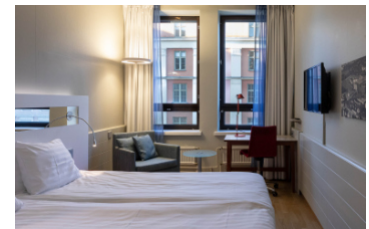

Scandic Helsinki Station

A prime location and modern facilities in the heart of Helsinki, just steps from the central railway station. Warm service, cozy rooms, relaxed lobby bar, and inviting breakfast area with a terrace makes the hotel an ideal base for a Helsinki visit.

Standard single room EUR 184/night
Standard double/twin room EUR 204/night
Superior single room EUR 204/night
Superior double room EUR 224/night

2026 HOTELS

Scandic Hakaniemi

The rooms have comfortable beds and all that you need for a good night's sleep. Some of the rooms have a view to the sea or Hakaniemi Market Square, others face the quiet courtyard.

3.5 km from SSIEM 2026 venue Messukeskus (approx. 20 mins by public transport)

Standard single room EUR 159/night
Standard twin room EUR 179/night

Scandic Kaisaniemi

A comfortable hotel in the centre of Helsinki. The hotel is cosy and the friendly staff ensures a relaxing stay. The whole city is right on your doorstep and public transport can take you to new adventures in a matter of minutes.

3.8 km from SSIEM 2026 venue Messukeskus (approx. 20 mins by public transport)

Standard single room EUR 164/night
Standard double/twin room EUR 184/night

Original Sokos Hotel Presidentti

Hotel Presidentti showcases Finnish phenomena in an innovative way. In the hotel rooms, designed by Paola Suhonen from Ivana Helsinki, you can immerse yourself in Finnish Sisu, Midsummer, a Fairy Forest, the Sound of Silence or a Blizzard right in the heart of Helsinki. Choose your own favourite when you arrive at the hotel!