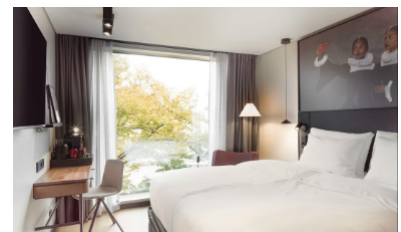

3.7 km from SSIEM 2026 venue Messukeskus (approx. 15 mins by public transport)

Standard single room EUR 125/night
Standard twin room EUR 140/night

Radisson Blu Plaza Hotel

The Radisson Blu Plaza Hotel, Helsinki, has always been one of the city's most vibrant places—an iconic destination for jet setters, culture seekers and business leaders alike. The historic building dates to 1917, when Finland gained its independence.

3.7 km from SSIEM 2026 venue Messukeskus (approx. 15 mins by public transport)

Standard single room EUR 189/night
Standard double/twin room EUR 209/night

Radisson RED

Experience bold design and the signature RED style in the heart of Helsinki. Radisson RED Helsinki is a vibrant twist on the conventional, from awesome everyday essentials to Instagrammable moments, the modern hotel delivers a stand-out experience.

3.8 km from SSIEM 2026 venue Messukeskus (approx. 15 mins by public transport)

Standard single room EUR 169/night
Standard double/twin room EUR 189/night

2026 HOTELS

Scandic Kallio

Refurbished and relaxed hotel in a central location in the Kallio district in Helsinki with good transport connections nearby. The hotel reflects the authentic and rugged spirit of this bohemian district.

2.5 km from SSIEM 2026 venue Messukeskus (approx. 20 mins by public transport)

Standard single room EUR 149/night
Standard twin room EUR 169/night

Scandic Park Helsinki

Scandic Park Helsinki with spacious rooms is located opposite the beautiful Töölö Bay, close to the centre of Helsinki.