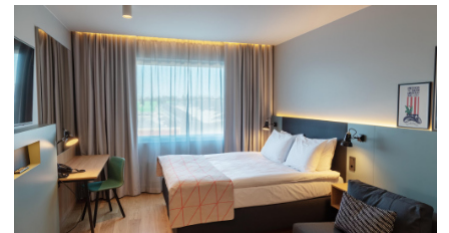

0.0 km from SSIEM 2026 venue Messukeskus

Standard single room EUR 209/night
Standard twin room EUR 229/night

Original Sokos Hotel Tripla

The hotel's unique location in the Mall of Tripla shopping centre makes it an easy and interesting place. The hotel is close to the Messukeskus Expo and Convention Centre.

0.7 km from SSIEM 2026 venue Messukeskus (approx. 10 mins walk)

Standard single room EUR 189/night
Standard double room EUR 209/night

Scandic Pasila

A peaceful hotel close to excellent transport links, within walking distance of Pasila station, near the Tripla shopping centre and right by Central park. Modern rooms, a casual local restaurant and convenient parking facilities.

0.9 km from SSIEM 2026 venue Messukeskus (approx. 15 mins by public transport or walk)

Standard single room EUR 174/night
Standard double room EUR 194/night

2026 HOTELS

Scandic Grand Central Helsinki

Hotel is located in a stunning historic building designed by Eliel Saarinen at the Central Railway Station, where old-fashioned charm meets modern style in an inspirational way. The hotel is in the centre of Helsinki.

Standard single room EUR 184/night
Standard double/twin room EUR 204/night
Superior single room EUR 204/night
Superior double room EUR 224/night

2026 HOTELS

Scandic Hakaniemi

The rooms have comfortable beds and all that you need for a good night's sleep. Some of the rooms have a view to the sea or Hakaniemi Market Square, others face the quiet courtyard.