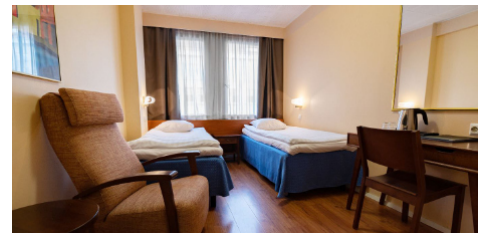

3.8 km from SSIEM 2026 venue Messukeskus (approx. 15 mins by public transport)

Standard single room EUR 194/night
Standard double/twin room EUR 214/night

Original Sokos Hotel Vaakuna

The functionalist Vaakuna building, completed in 1952 for the Olympics, is situated in the best location in the city – at its very core. Its soundproof windows keep city noises out and ensure peaceful dreams.

3.8 km from SSIEM 2026 venue Messukeskus (approx. 15 mins by public transport)

Standard single room EUR 189/night
Standard double/twin room EUR 209/night

2026 HOTELS

Hotel Arthur

Cosy Hotel Arthur is located in Helsinki city centre right next to the Central Railway Station. Helsinki's most prominent sights, large department stores, theaters and Casino Helsinki are all within walking distance of the hotel.

3.7 km from SSIEM 2026 venue Messukeskus (approx. 15 mins by public transport)

Standard single room EUR 125/night
Standard twin room EUR 140/night

Radisson Blu Plaza Hotel

The Radisson Blu Plaza Hotel, Helsinki, has always been one of the city's most vibrant places—an iconic destination for jet setters, culture seekers and business leaders alike. The historic building dates to 1917, when Finland gained its independence.

3.7 km from SSIEM 2026 venue Messukeskus (approx. 15 mins by public transport)

Standard single room EUR 189/night
Standard double/twin room EUR 209/night

Radisson RED

Experience bold design and the signature RED style in the heart of Helsinki. Radisson RED Helsinki is a vibrant twist on the conventional, from awesome everyday essentials to Instagrammable moments, the modern hotel delivers a stand-out experience.