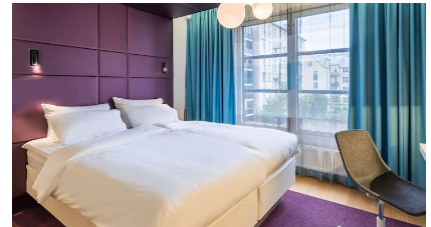

3.7 km from SSIEM 2026 venue Messukeskus (approx. 15 mins by public transport)

Standard single room EUR 125/night
Standard twin room EUR 140/night

Radisson Blu Plaza Hotel

The Radisson Blu Plaza Hotel, Helsinki, has always been one of the city's most vibrant places—an iconic destination for jet setters, culture seekers and business leaders alike. The historic building dates to 1917, when Finland gained its independence.

3.7 km from SSIEM 2026 venue Messukeskus (approx. 15 mins by public transport)

Standard single room EUR 189/night
Standard double/twin room EUR 209/night

Radisson RED

Experience bold design and the signature RED style in the heart of Helsinki. Radisson RED Helsinki is a vibrant twist on the conventional, from awesome everyday essentials to Instagrammable moments, the modern hotel delivers a stand-out experience.

3.8 km from SSIEM 2026 venue Messukeskus (approx. 15 mins by public transport)

Standard single room EUR 169/night
Standard double/twin room EUR 189/night

2026 HOTELS

Scandic Kallio

Refurbished and relaxed hotel in a central location in the Kallio district in Helsinki with good transport connections nearby. The hotel reflects the authentic and rugged spirit of this bohemian district.

2.5 km from SSIEM 2026 venue Messukeskus (approx. 20 mins by public transport)

Standard single room EUR 149/night
Standard twin room EUR 169/night

Scandic Park Helsinki

Scandic Park Helsinki with spacious rooms is located opposite the beautiful Töölö Bay, close to the centre of Helsinki.