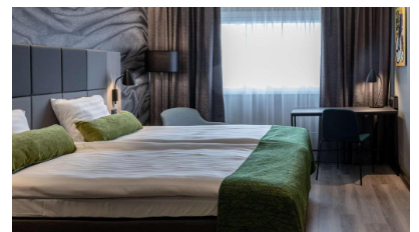

0.0 km from SSIEM 2026 venue Messukeskus

Standard single room EUR 209/night
Standard twin room EUR 229/night

Original Sokos Hotel Tripla

The hotel's unique location in the Mall of Tripla shopping centre makes it an easy and interesting place. The hotel is close to the Messukeskus Expo and Convention Centre.

0.7 km from SSIEM 2026 venue Messukeskus (approx. 10 mins walk)

Standard single room EUR 189/night
Standard double room EUR 209/night

Scandic Pasila

A peaceful hotel close to excellent transport links, within walking distance of Pasila station, near the Tripla shopping centre and right by Central park. Modern rooms, a casual local restaurant and convenient parking facilities.

0.9 km from SSIEM 2026 venue Messukeskus (approx. 15 mins by public transport or walk)

Standard single room EUR 174/night
Standard double room EUR 194/night

2026 HOTELS

Scandic Grand Central Helsinki

Hotel is located in a stunning historic building designed by Eliel Saarinen at the Central Railway Station, where old-fashioned charm meets modern style in an inspirational way. The hotel is in the centre of Helsinki.

Standard single room EUR 184/night
Standard double/twin room EUR 204/night
Superior single room EUR 204/night
Superior double room EUR 224/night

2026 HOTELS

Scandic Hakaniemi

The rooms have comfortable beds and all that you need for a good night's sleep. Some of the rooms have a view to the sea or Hakaniemi Market Square, others face the quiet courtyard.