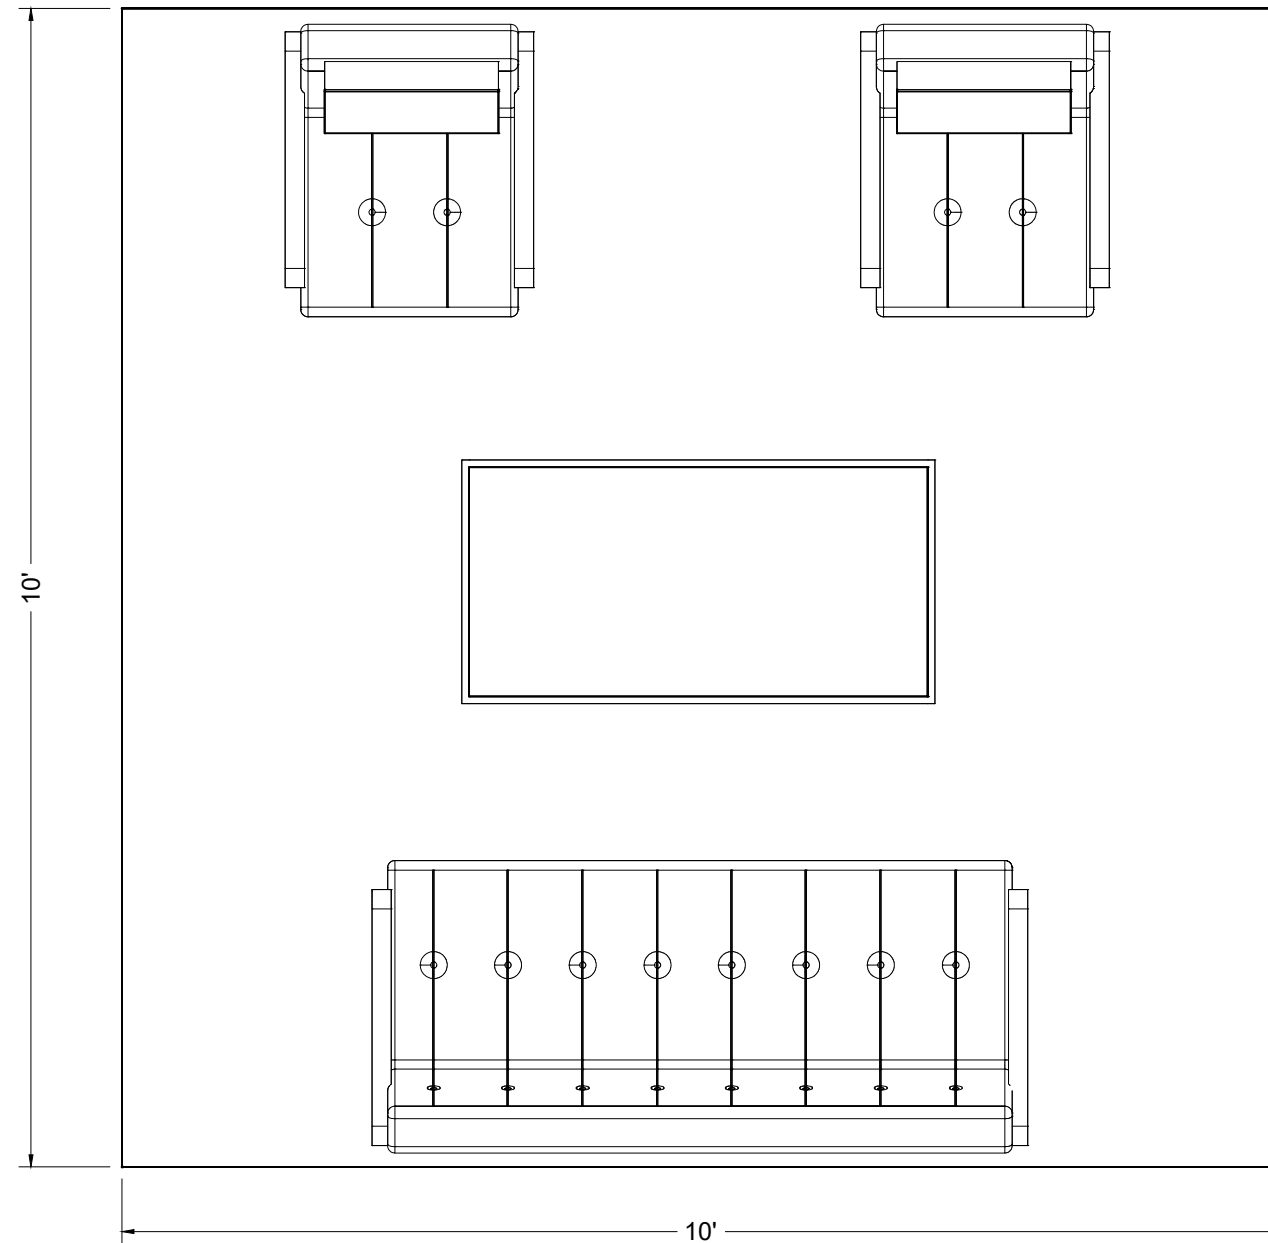

**Replace your custom artwork or company logo where you see the Annual Convention logo
Additional signage and/or furniture is not permitted with the exception of one floor sign that is no larger than 3' wide by 7' tall. NAMIC will determine location of floor sign within your lounge package.**

Pull List

Qty	Type	Size	Area (SqFt)	Part Number	Description	Material	Color	Notes	Low Inv.	Weight
2	UD Part	18" x 18"		<<CUSTOM>>	18" Graphic Pillow	Pillow	Graphic			
1	Graphic	47-1/2" x 23-3/4" (47.5" x 23.8")	7.8	<<CUSTOM>>	Adelaide Graphic Decal	Vinyl	Graphic			
2	Soft Seating	27" x 26" x 3"		<<CUSTOM>>	Fairfax Chair, White Vinyl/ Brushed Metal	Vinyl	White			
1	Table	48-7/8" x 25-3/8" x 17-3/4"		<<CUSTOM>>	Adelaide Cocktail Table	Acrylic	White			
Total Area:			7.80						Total Weight:	0.00