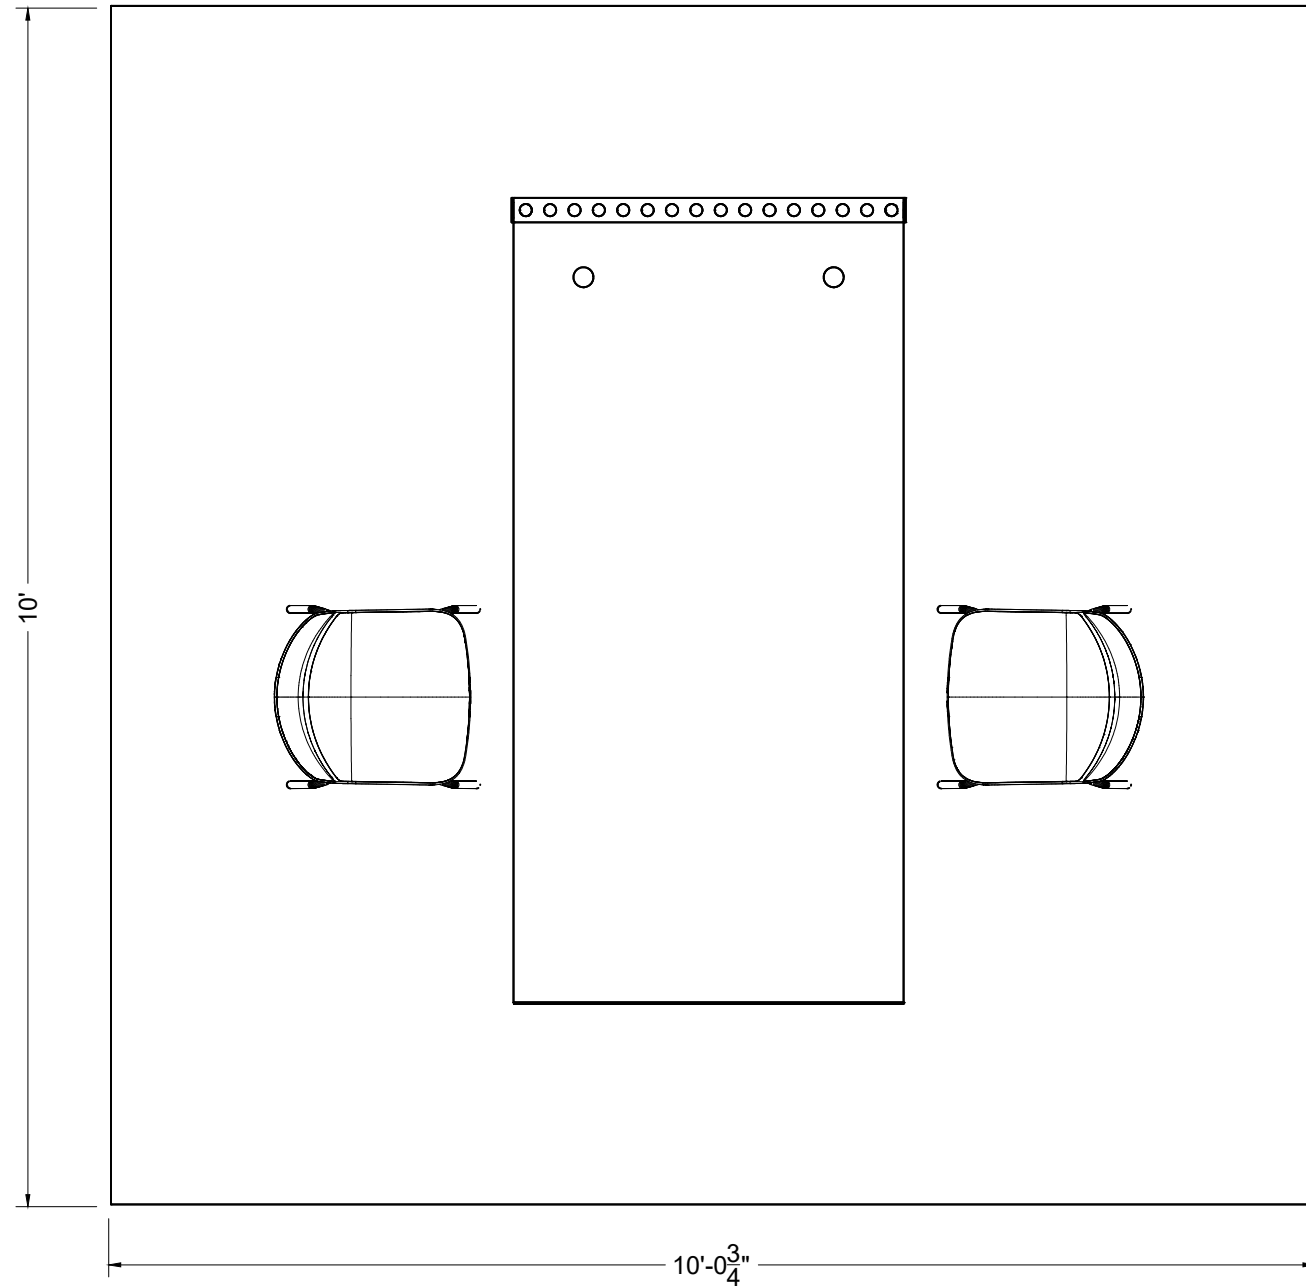

Pull List

Qty	Type	Size	Area (SqFt)	Part Number	Description	Material	Color	Notes	Low Inv.	Weight
1	FLEX Frame-Straight	39-1/16" x 95-3/16" (39.062" x 95.188")		60400043	STRAIGHT FRAME 16 HOLE X 39 HOLE	Aluminum	Silver	SF16390001		18.06
2	FLEX Acc-Pin Plate	2-7/8" x 2-3/4" x 4-3/8"		60440053	GALVA STEEL 90DEG MULTICNCTR FOR T AND KINGPIN	Steel	Galvanized	CO901280221GALVA		1.24
2	FLEX PVC Cover	95-3/16" x 2-7/16"		60160126	PVC END CAP (39 HOLE)	PVC 3MM	White			0.04
2	FLEX Part-Connector	1-5/16" x 1-5/16" x 3-9/16"		60440047	MANUAL M8 PIN CONNECTOR	Aluminum	Silver	CO90120480066MKII		0.44
2	FLEX Part-Connector	1-9/16" x 1-9/16" x 2-5/8"		60440050	1MM THIN M8 PIN CONNECTOR	Aluminum	Silver	CO90120490066INOX	X	0.70
1	Flex Insert	38-3/4" x 94-15/16" (38.75" x 94.938")	25.5	60160051	PVC INFILL FOR STRAIGHT FRAME 16 HOLE X 39 HOLE	PVC 3MM	White	w/ Female Velcro		12.56
2	Accent Chair	19-1/2" x 19-3/4" x 32"		<<CUSTOM>>	Lucent Chair	Acrylic	Frosted			
1	MBS Cabinet Graphic	38-3/4" x 0-1/8" x 64"	0	20600051	MBS PANEL GRAPHIC 38.75" X 64"	PVC 3MM	Graphic			
1	MBS Cabinet Graphic	39" x 0-1/4" x 26-1/4"		20600051	MBS PANEL GRAPHIC 38.75" X 64"	PVC 3MM	Graphic			
1	MBS Cabinet Insert	38-3/4" x 0-1/8" x 31"		60200079	MBS PVC PANEL - FLEX CONNECTION - 38.75" X 31"	PVC 3MM	White	Panel to attach 1Mx32"Cabinet to Flex Frame		
1	MBS Cabinet Insert - INV	38-1/8" x 0-1/8" x 25-7/8"		60200072	MBS PVC PANEL - WHITE - 38.125" X 25.875"	PVC 3MM	White	For EIS inventory tracking		
1	MBS Counter	39-1/16" x 1-1/4" x 29-5/16"		60200051	MBS WATERFALL LEG 1M X 1.5" X 3/4M	Laminate	White			
1	MBS Countertop	78-1/8" x 39-1/16" x 1-1/4"		60200050	MBS WATERFALL TABLETOP 2M	Laminate	White			
1	MBS Countertop - INV	39-1/16" x 19-1/2" x 0-11/16"		60200032	MBS TOP - STANDARD 1M X 1/2M X 3/4"	Starboard 3/4	White	For EIS inventory tracking		
		Total Area:	25.50						Total Weight:	33.04