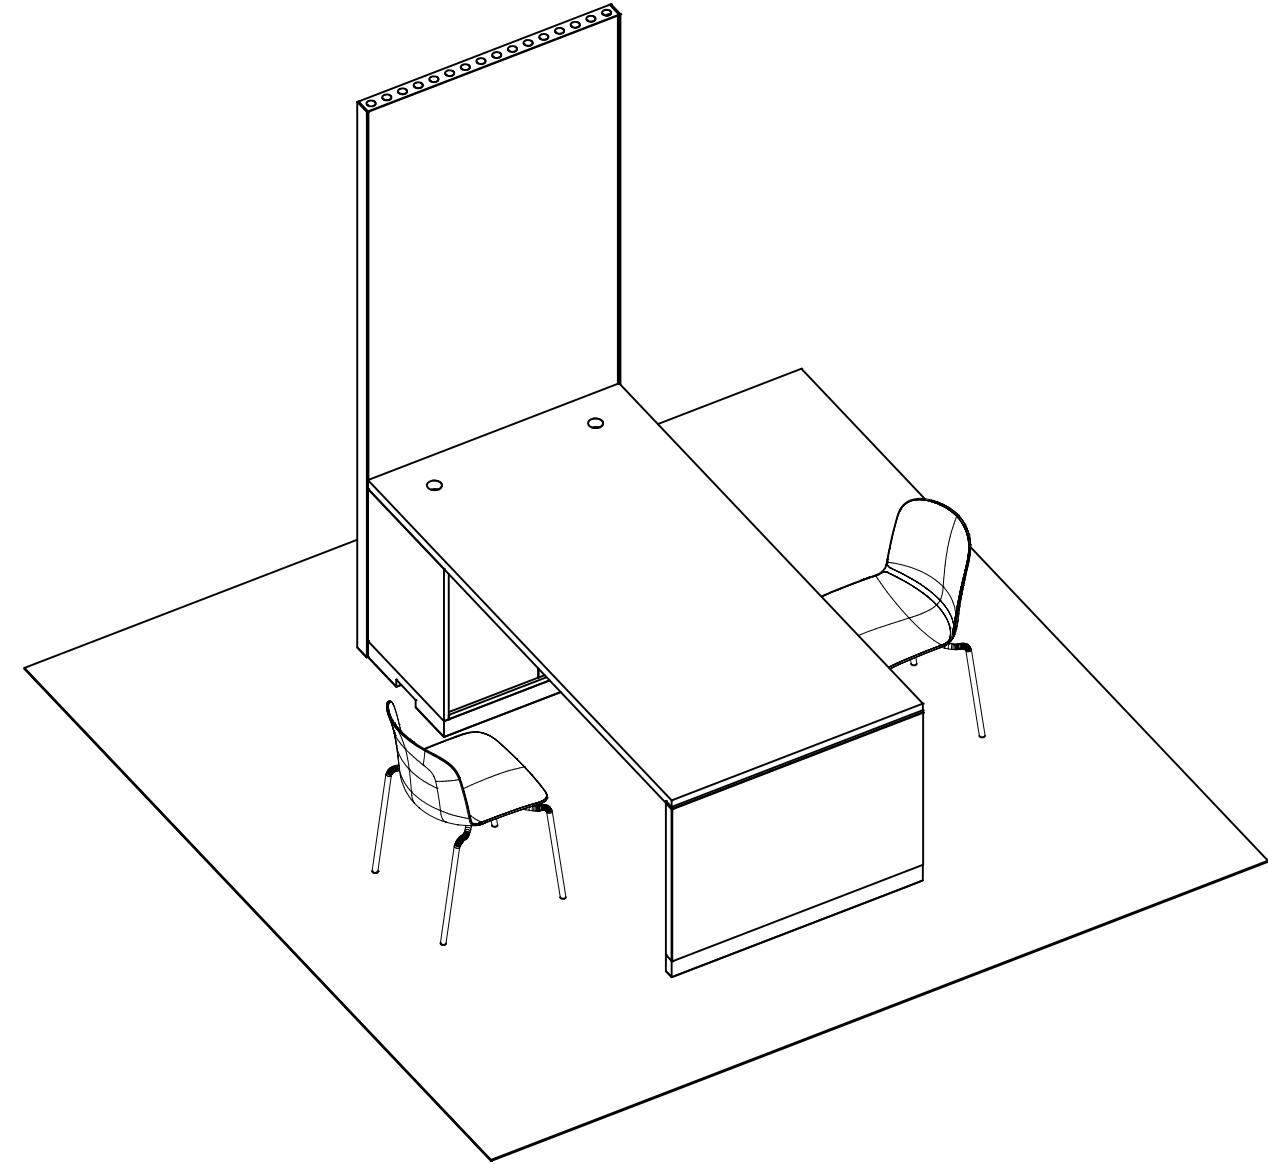

Make a lasting impression with this convenient and attractive lounge display offering custom branding opportunities and no shipping expenses. Lounges create a unique and welcoming environment to engage with customers. Replace your custom artwork or company logo where you see the Annual Convention logo. Additional signage and/or furniture is not permitted with the exception of one floor sign that is no larger than 3' wide by 7' tall. NAMIC will determine location of floor sign within your lounge package