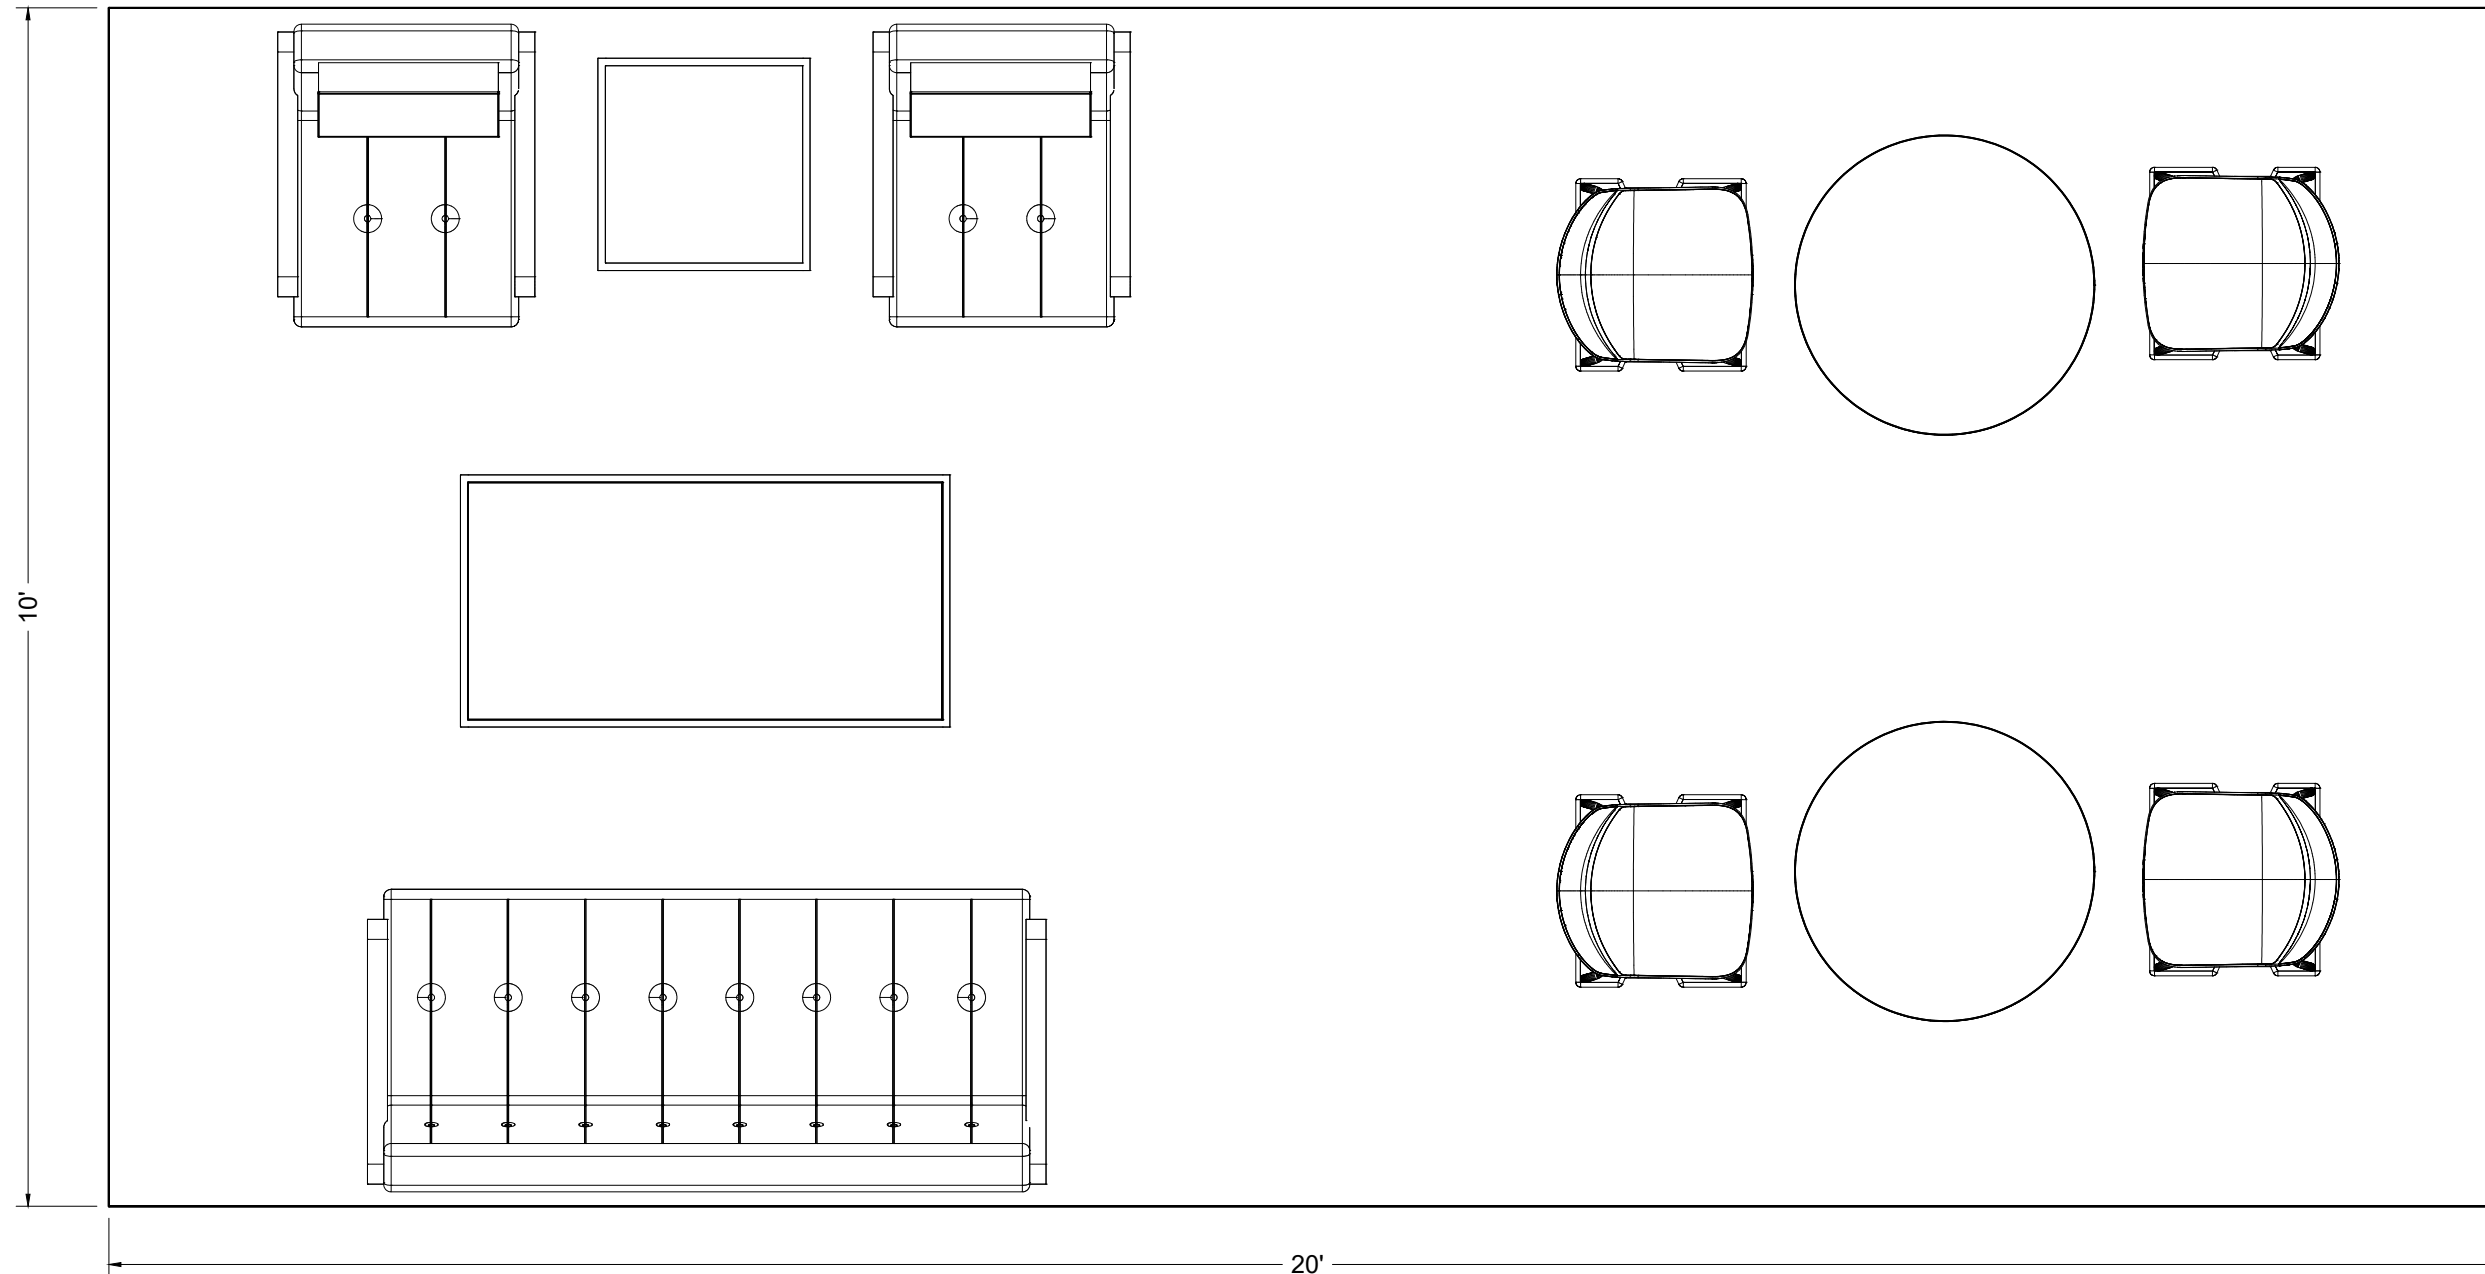

**Replace your custom artwork or company logo where you see the Annual Convention logo. Additional signage and/or furniture is not permitted with the exception of one floor sign that is no larger than 3' wide by 7' tall. NAMIC will determine location of floor sign within your lounge package**

**Pull List**

Qty	Type	Size	Area (SqFt)	Part Number	Description	Material	Color	Notes	Low Inv.	Weight
2	UD Part	18" x 18"		<<CUSTOM>>	18" Graphic Pillow	Pillow	Graphic			
1	Graphic	47-1/2" x 23-3/4" (47.5" x 23.8")	7.8	<<CUSTOM>>	Adelaide Graphic Decal	Vinyl	Graphic			
2	Graphic	29-15/16" x 29-15/16" (29.938" x 29.938")	6.2	<<CUSTOM>>	Chelsea Graphic Decal	Vinyl	Graphic	Circular 30" Table Decal		
4	Barstool	22" x 22-1/2" x 45-1/2"		<<CUSTOM>>	Lucent Barstool	Acrylic	Frosted			
2	Soft Seating	27" x 26" x 3"		<<CUSTOM>>	Fairfax Chair, White Vinyl/ Brushed Metal	Vinyl	White			
1	Table	21-1/2" x 21-1/2" x 17-3/4"		<<CUSTOM>>	Adelaide End Table - White Top	Laminate	White			
2	Table	30" x 30" x 42"		<<CUSTOM>>	Chelsea Butcher Block-Top Bistro - 30"	Laminate	Wilson Art Fusion Maple			
1	Table	48-7/8" x 25-3/8" x 17-3/4"		<<CUSTOM>>	Adelaide Cocktail Table	Acrylic	White			
Total Area:			14.00						Total Weight:	0.00