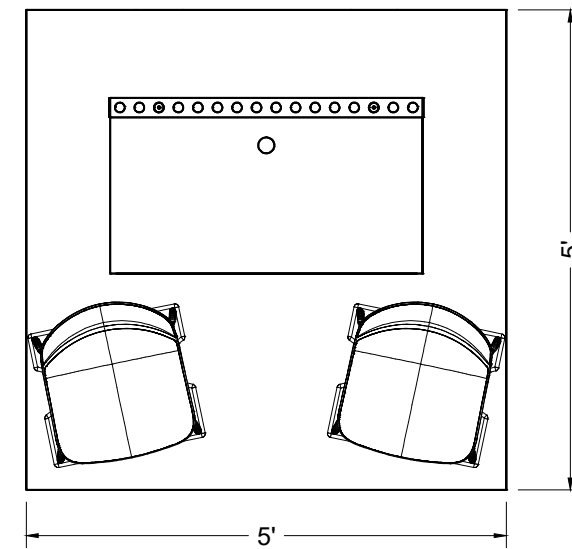

Make a lasting impression with this convenient and attractive lounge display offering custom branding opportunities and no shipping expenses. Lounges create a unique and welcoming environment to engage with customers. Replace your custom artwork or company logo where you see the Annual Convention logo. Additional signage and/or furniture is not permitted with the exception of one floor sign that is no larger than 3' wide by 7' tall. NAMIC will determine location of floor sign within your lounge package

Pull List

Qty	Type	Size	Area (SqFt)	Part Number	Description	Material	Color	Notes	Low Inv.	Weight	
1	FLEX Frame-Straight	39-1/16" x 95-3/16" (39.062" x 95.188")		60400043	Straight Frame 16 Hole x 39 Hole	Aluminum	Silver	SF16390001		18.06	
2	FLEX Acc-Base Plate	7-5/16" x 24-7/16" x 0-7/16"		60440082	BASE PLATE MEDIUM	Steel	Silver			25.12	
2	FLEX Part-Connector	Standard		60440047	MANUAL M8 PIN CONNECTOR	Aluminum	Silver	CO90120480066MKII		0.44	
2	Overlay Panel	2-7/16" x 95-3/16"		<<CUSTOM>>	Overlay Panel		PVC	White			
1	Flex Insert	38-3/4" x 94-15/16" (38.75" x 94.938")	25.5	60160051	PVC INFILL FOR STRAIGHT FRAME 16 HOLE X 39 HOLE	PVC 3MM	White	w/ Female Velcro		12.56	
1	Flex Graphic Insert	38-3/4" x 63-7/8" (38.75" x 63.875")	17.2	<<CUSTOM>>	PVC INFILL FOR STRAIGHT FRAME	PVC 3MM	Graphic	w/ Female Velcro			
2	Barstool	22" x 22-1/2" x 45-1/2"		<<CUSTOM>>	Lucent Barstool	Acrylic	Frosted				
1	MBS Cabinet	39-1/16" x 19-1/2" x 39-1/16"		60200004	MBS CABINET UNIT 1M X 1/2M X 1M	Laminate	White				
1	MBS Countertop	39-1/16" x 19-1/2" x 0-11/16"		60200032	MBS TOP - STANDARD 1M X 1/2M X 3/4"	Starboard 3/4	White				
			Total Area:	42.70					Total Weight:	56.18	