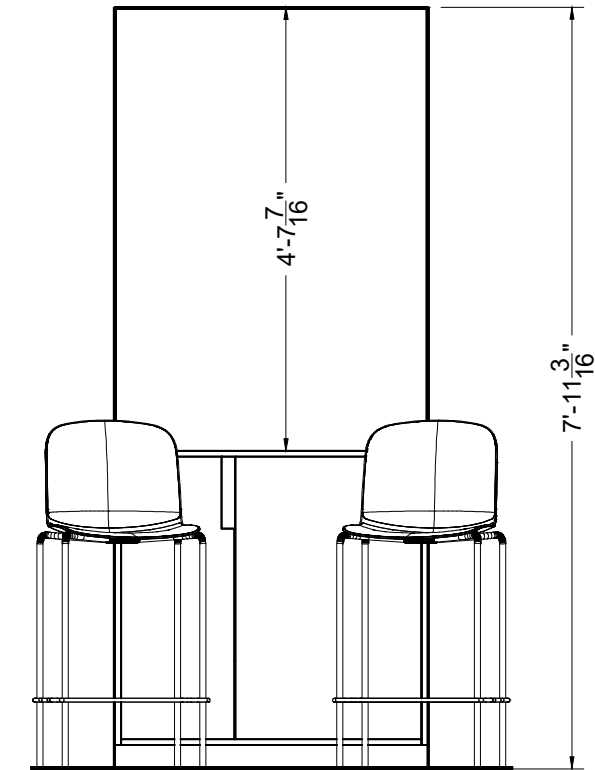

Make a lasting impression with this convenient and attractive lounge display offering custom branding opportunities and no shipping expenses. Lounges create a unique and welcoming environment to engage with customers. Replace your custom artwork or company logo where you see the Annual Convention logo. Additional signage and/or furniture is not permitted with the exception of one floor sign that is no larger than 3' wide by 7' tall. NAMIC will determine location of floor sign within your lounge package

Pull List

Qty	Type	Size	Area (SqFt)	Part Number	Description	Material	Color	Notes	Low Inv.	Weight	
1	FLEX Frame-Straight	39-1/16" x 95-3/16" (39.062" x 95.188")		60400043	Straight Frame 16 Hole x 39 Hole	Aluminum	Silver	SF16390001		18.06	
2	FLEX Acc-Base Plate	7-5/16" x 24-7/16" x 0-7/16"		60440082	BASE PLATE MEDIUM	Steel	Silver			25.12	
2	FLEX Part-Connector	Standard		60440047	MANUAL M8 PIN CONNECTOR	Aluminum	Silver	CO90120480066MKII		0.44	
2	Overlay Panel	2-7/16" x 95-3/16"		<<CUSTOM>>	Overlay Panel		PVC	White			
1	Flex Insert	38-3/4" x 94-15/16" (38.75" x 94.938")	25.5	60160051	PVC INFILL FOR STRAIGHT FRAME 16 HOLE X 39 HOLE	PVC 3MM	White	w/ Female Velcro		12.56	
1	Flex Graphic Insert	38-3/4" x 63-7/8" (38.75" x 63.875")	17.2	<<CUSTOM>>	PVC INFILL FOR STRAIGHT FRAME	PVC 3MM	Graphic	w/ Female Velcro			
2	Barstool	22" x 22-1/2" x 45-1/2"		<<CUSTOM>>	Lucent Barstool	Acrylic	Frosted				
1	MBS Cabinet	39-1/16" x 19-1/2" x 39-1/16"		60200004	MBS CABINET UNIT 1M X 1/2M X 1M	Laminate	White				
1	MBS Countertop	39-1/16" x 19-1/2" x 0-11/16"		60200032	MBS TOP - STANDARD 1M X 1/2M X 3/4"	Starboard 3/4	White				
			Total Area:	42.70					Total Weight:	56.18	