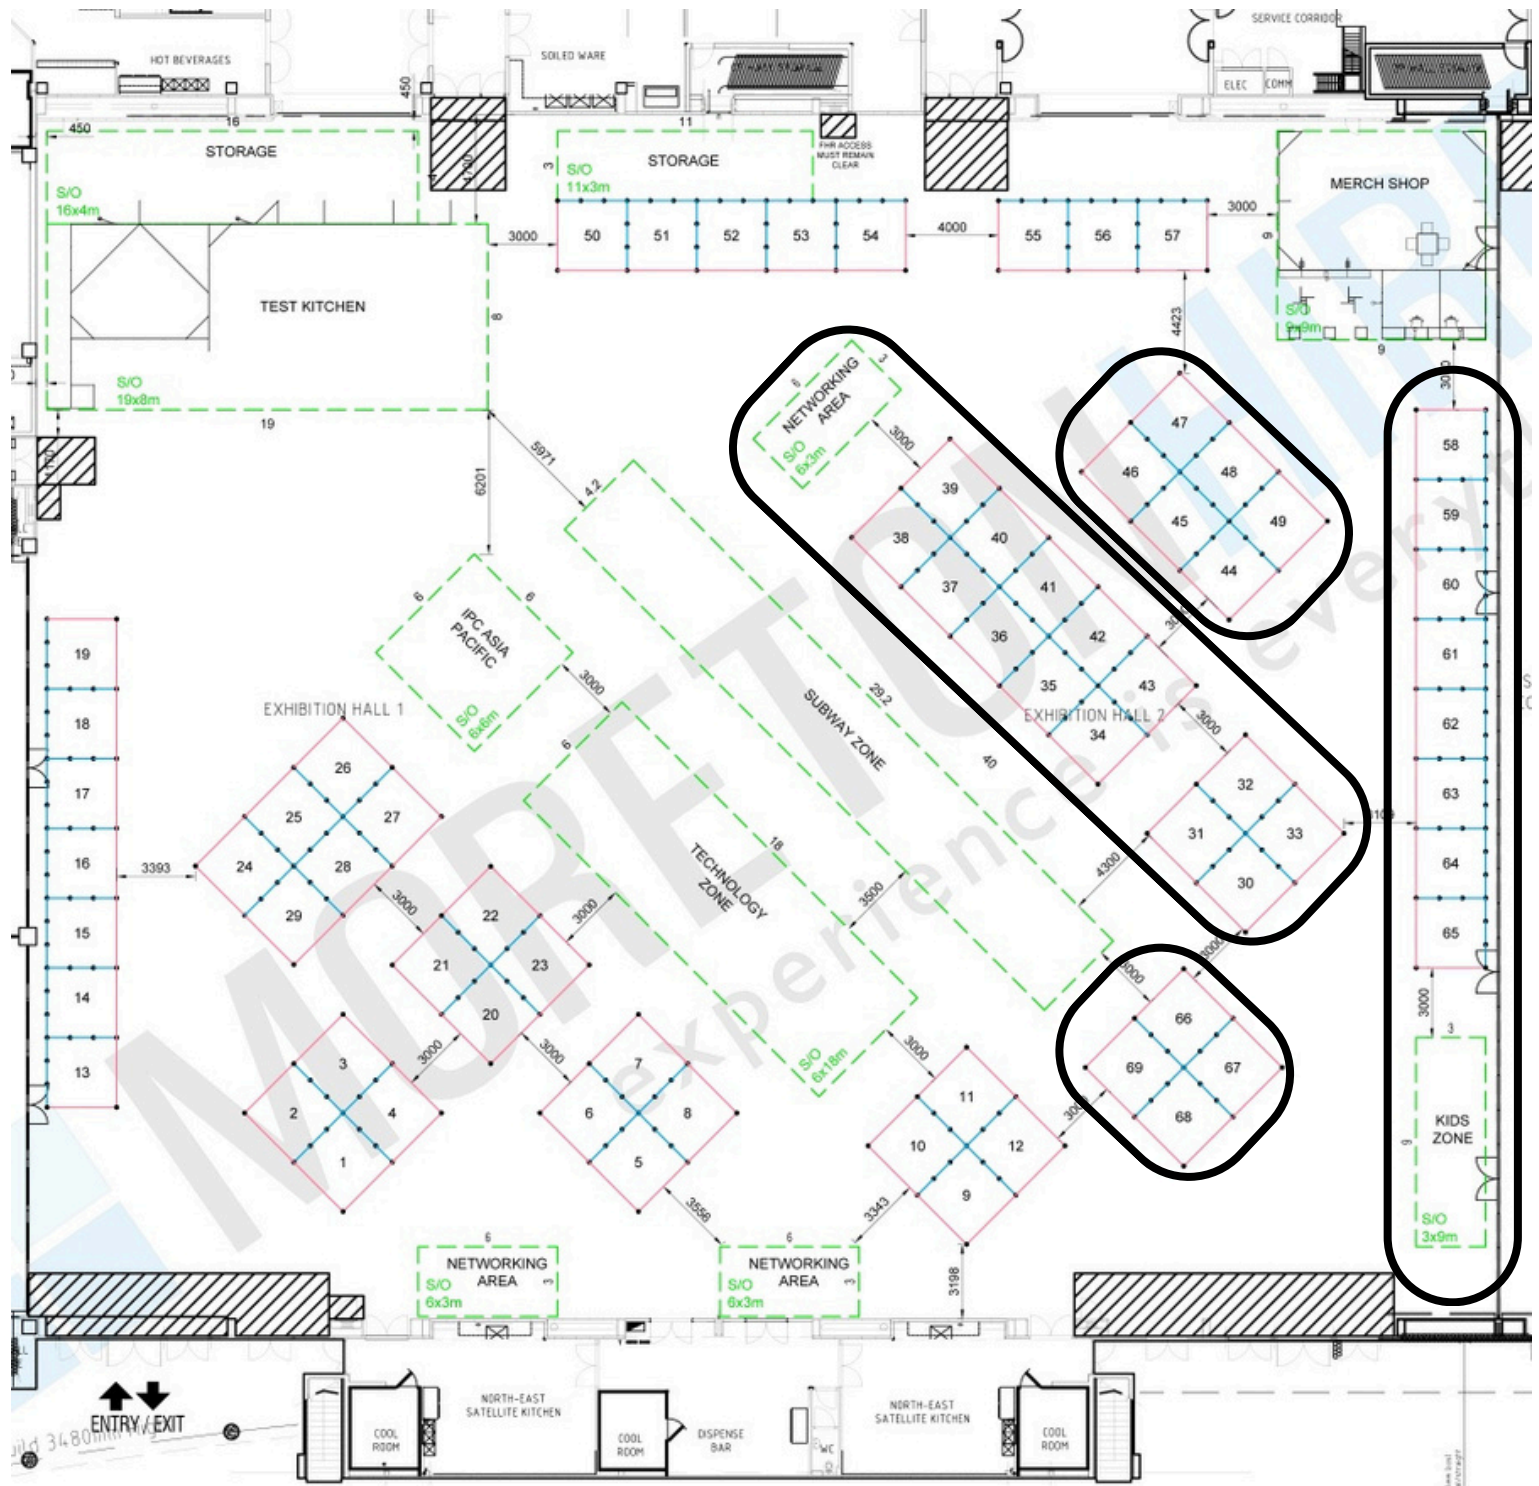

SUBCON25 Trade Exhibition Day 1 Friday

Please note the black outline around multiple booths are Day 1 Friday Exhibitors. This is a guide only and is subject to change without notice.