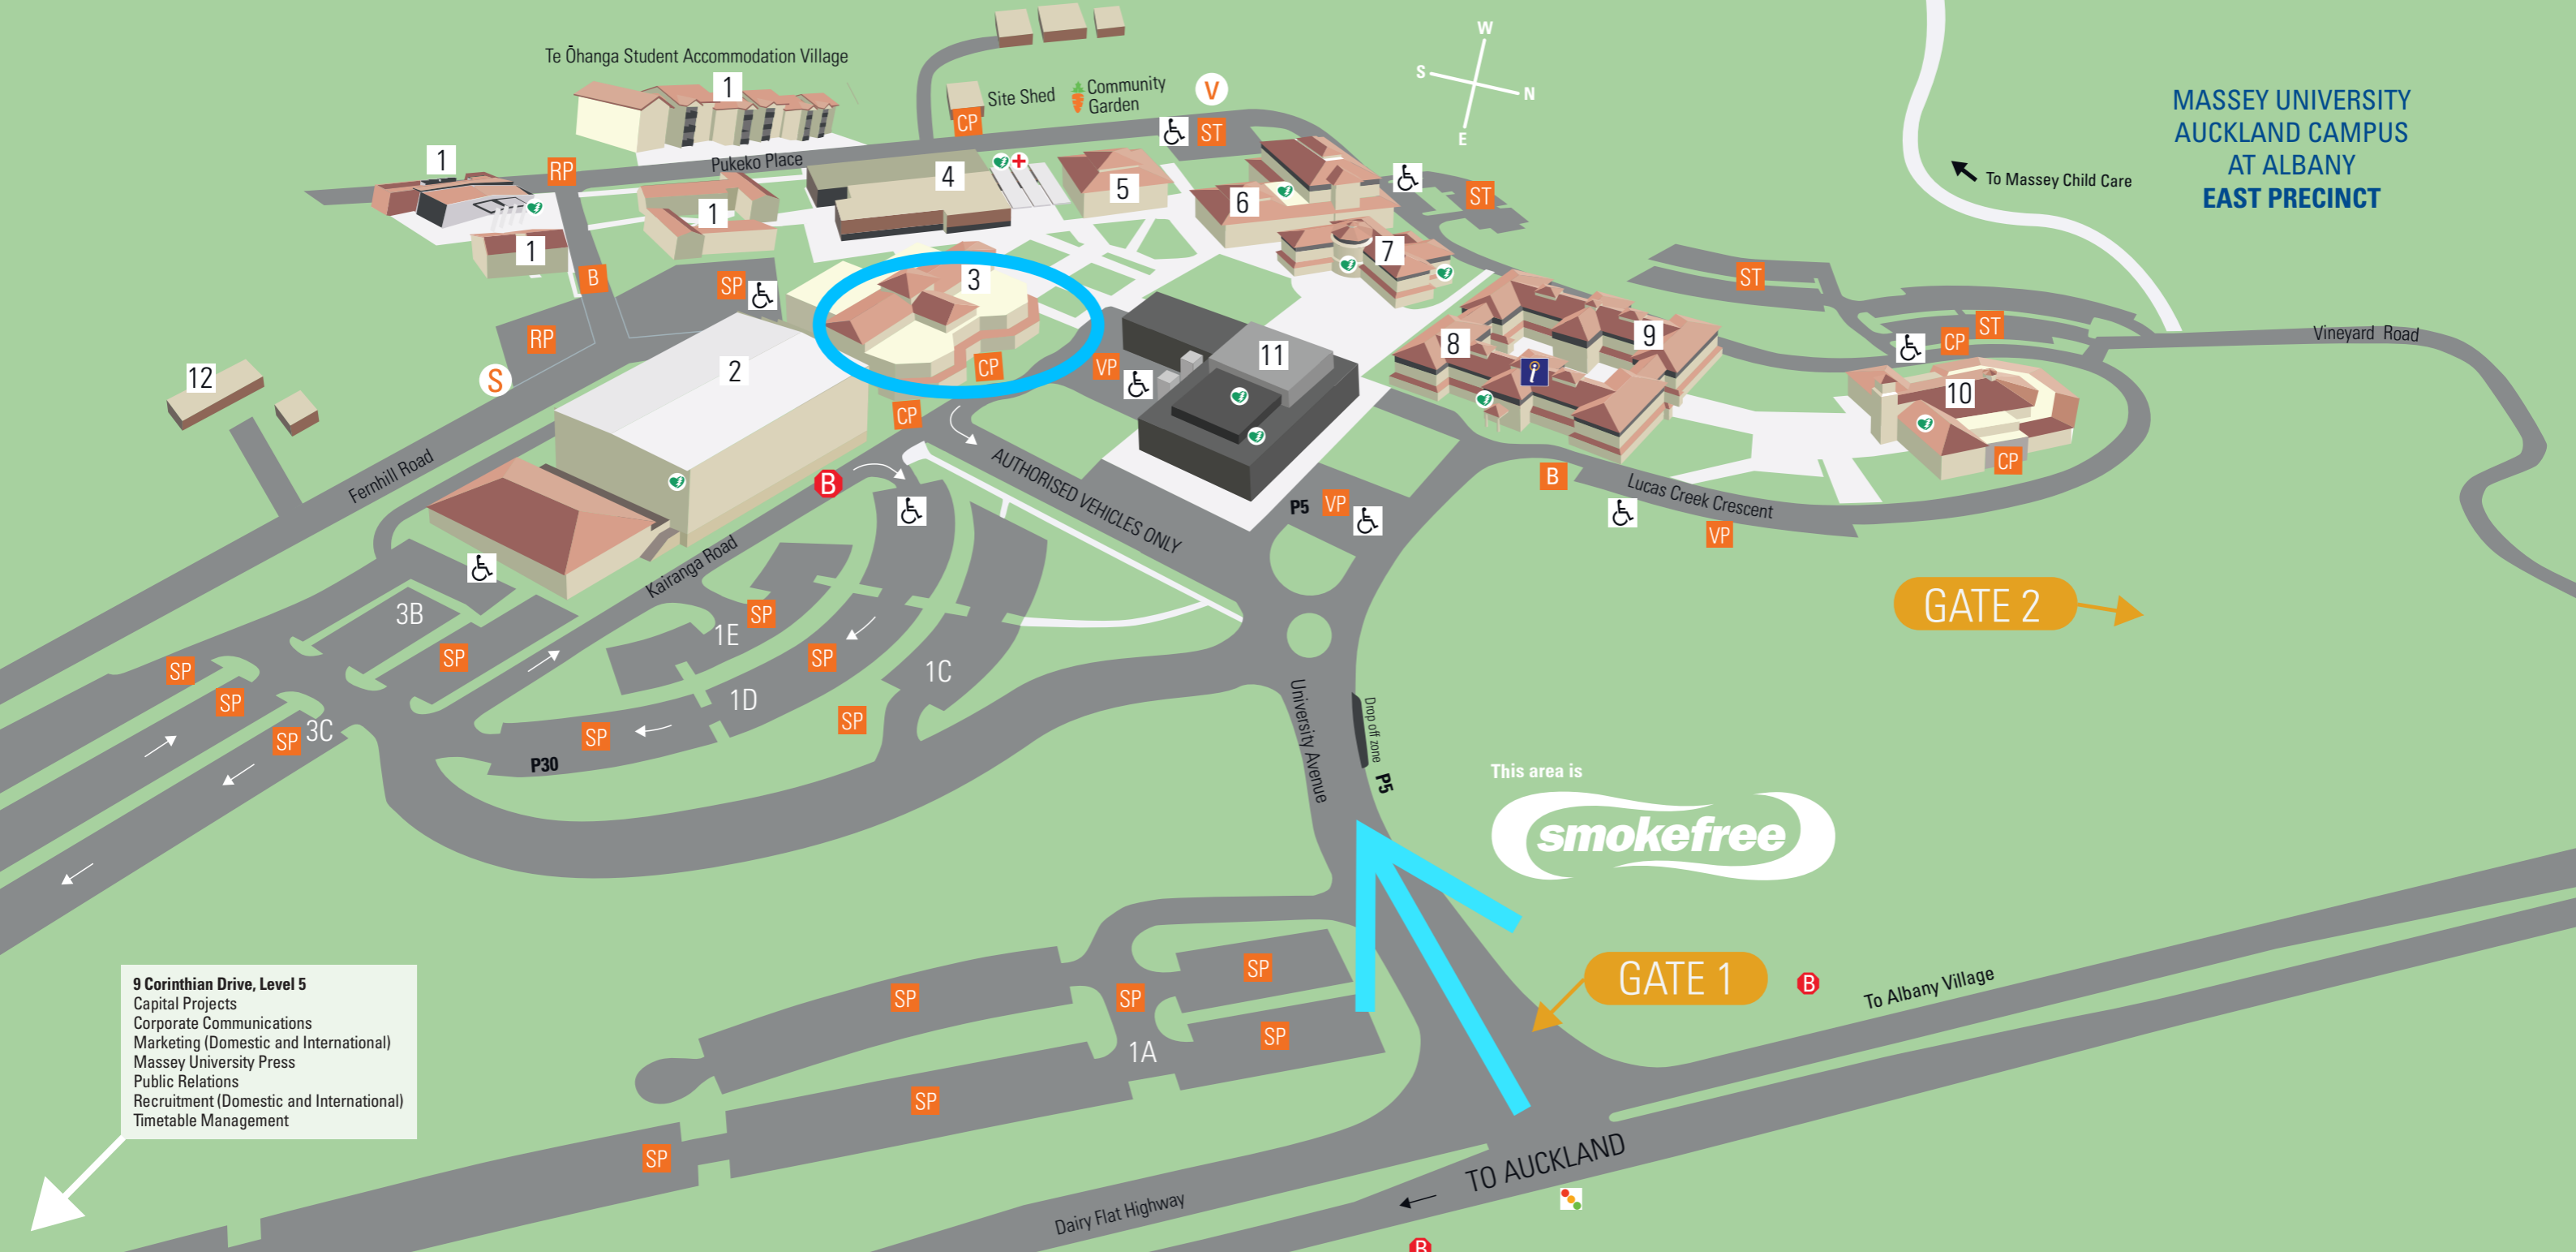

MASSEY UNIVERSITY
AUCKLAND CAMPUS
AT ALBANY
EAST PRECINCT

9 Corinthian Drive, Level 5
Capital Projects
Corporate Communications
Marketing (Domestic and International)
Massey University Press
Public Relations
Recruitment (Domestic and International)
Timetable Management

This area is
smokefree

ADMINISTRATION & SERVICES

- Accommodation Services
- Campus Information Services
- Centre for Learner Success
- Chaplaincy
- Disability Services
- DVC Students and Global Engagement
- Enrolments
- Events and Hospitality Services
- Facilities Services Maintenance
- Health and Counselling Centre
- Hospitality Services & Massey Venues
- Mail Room
- Massey Career Centre
- Massey University College (Kaplan)
- Multi-Faith Centre
- Operations Service Desk
- Parenting Room
- Pacific
- Professional and Continuing Education
- Security / Lost Property
- Sick Bay / Quiet Room
- Student Accommodation
- Student Achievement

- Te Rito Building 1
- Quadrangle Bld A L1
- Library L3
- Massey Business School L1
- Library L3
- Quadrangle Bld A L1
- Quadrangle Bld A L1
- Student Central L2
- Atrium AT LL1
- Student Central L2
- Quadrangle Bld A L2
- Quadrangle Bld B L1
- Student Central L2
- Quadrangle Bld A L2
- Recreation Centre L1
- Quadrangle Bld A L2
- Library L2
- Student Central L1
- Quadrangle Bld A L2
- Quadrangle Bld A L2
- Library L2, MBS L1, Rec Centre, IC Bld 2.07/3.08
- Te Ōhanga Village
- Library L3

- Students Association (ASA)
- Student Development
- Student Lounge
- Student Wellbeing
- Te Rau Tauawhi
- Te Waka O Nga Akonga Māori
- The Collaborative Studio

COLLEGE OF HEALTH – TE KURA HAUORA TANGATA

- Human Nutrition Research Unit
- Nutrition and Dietetic Centre
- School of Health Sciences
- School of Nursing
- School of Social Work
- School of Sport, Exercise and Nutrition
- Sport and Exercise Lab

**COLLEGE OF HUMANITIES & SOCIAL SCIENCES
TE KURA PŪKENGĀ TANGATA**

- School of Psychology
- Speech & Language Therapy/Clinic
- All other departments

- Student Central L2
- Student Central L2
- Student Central L2
- Student Central L2
- Atrium L1
- Atrium L1
- Student Central L1

- IC L2 South Entrance
- IC L2 South Entrance
- SNW L3
- SNW L3
- SNW L3
- SNW L3
- IC L1

- See Albany Village
- IC L2 South Entrance
- Atrium Bld L2 and L3

COLLEGE OF SCIENCES – TE WĀHANGA PŪTAIAO

- School of Built Environment
- School of Food & Advanced Technology
- School of Mathematical & Computational Sciences
- School of Natural Sciences
- NZIAS/Primer-E
- Watson Physics & Biology Labs

MASSEY BUSINESS SCHOOL – TE KURA WHAI PAKIHI

- Executive Development
- School of Accountancy
- School of Communication, Journalism and Marketing
- School of Economics & Finance
- School of Management

STUDENT CENTRAL

- Albany Students Association (ASA)
- Bookshop, Cafes
- Campus Co-Lab

- Quadrangle Bld A L3 (PhD's L1), Rec Centre L1 & L2
- Engineering Albany Village and IC L2
- Mathematical Sciences Bld
- IC L2-4
- IC L3
- Student Central L1 & L2

- Massey Business School L1
- Massey Business School L1
- Quadrangle Bld B L3
- Quadrangle Bld B L2
- Quadrangle Bld B L2 + L3

- Health and Counselling
- Massey Career Centre
- Orbit Travel
- Pacific
- Student Development

EAST PRECINCT BUILDINGS