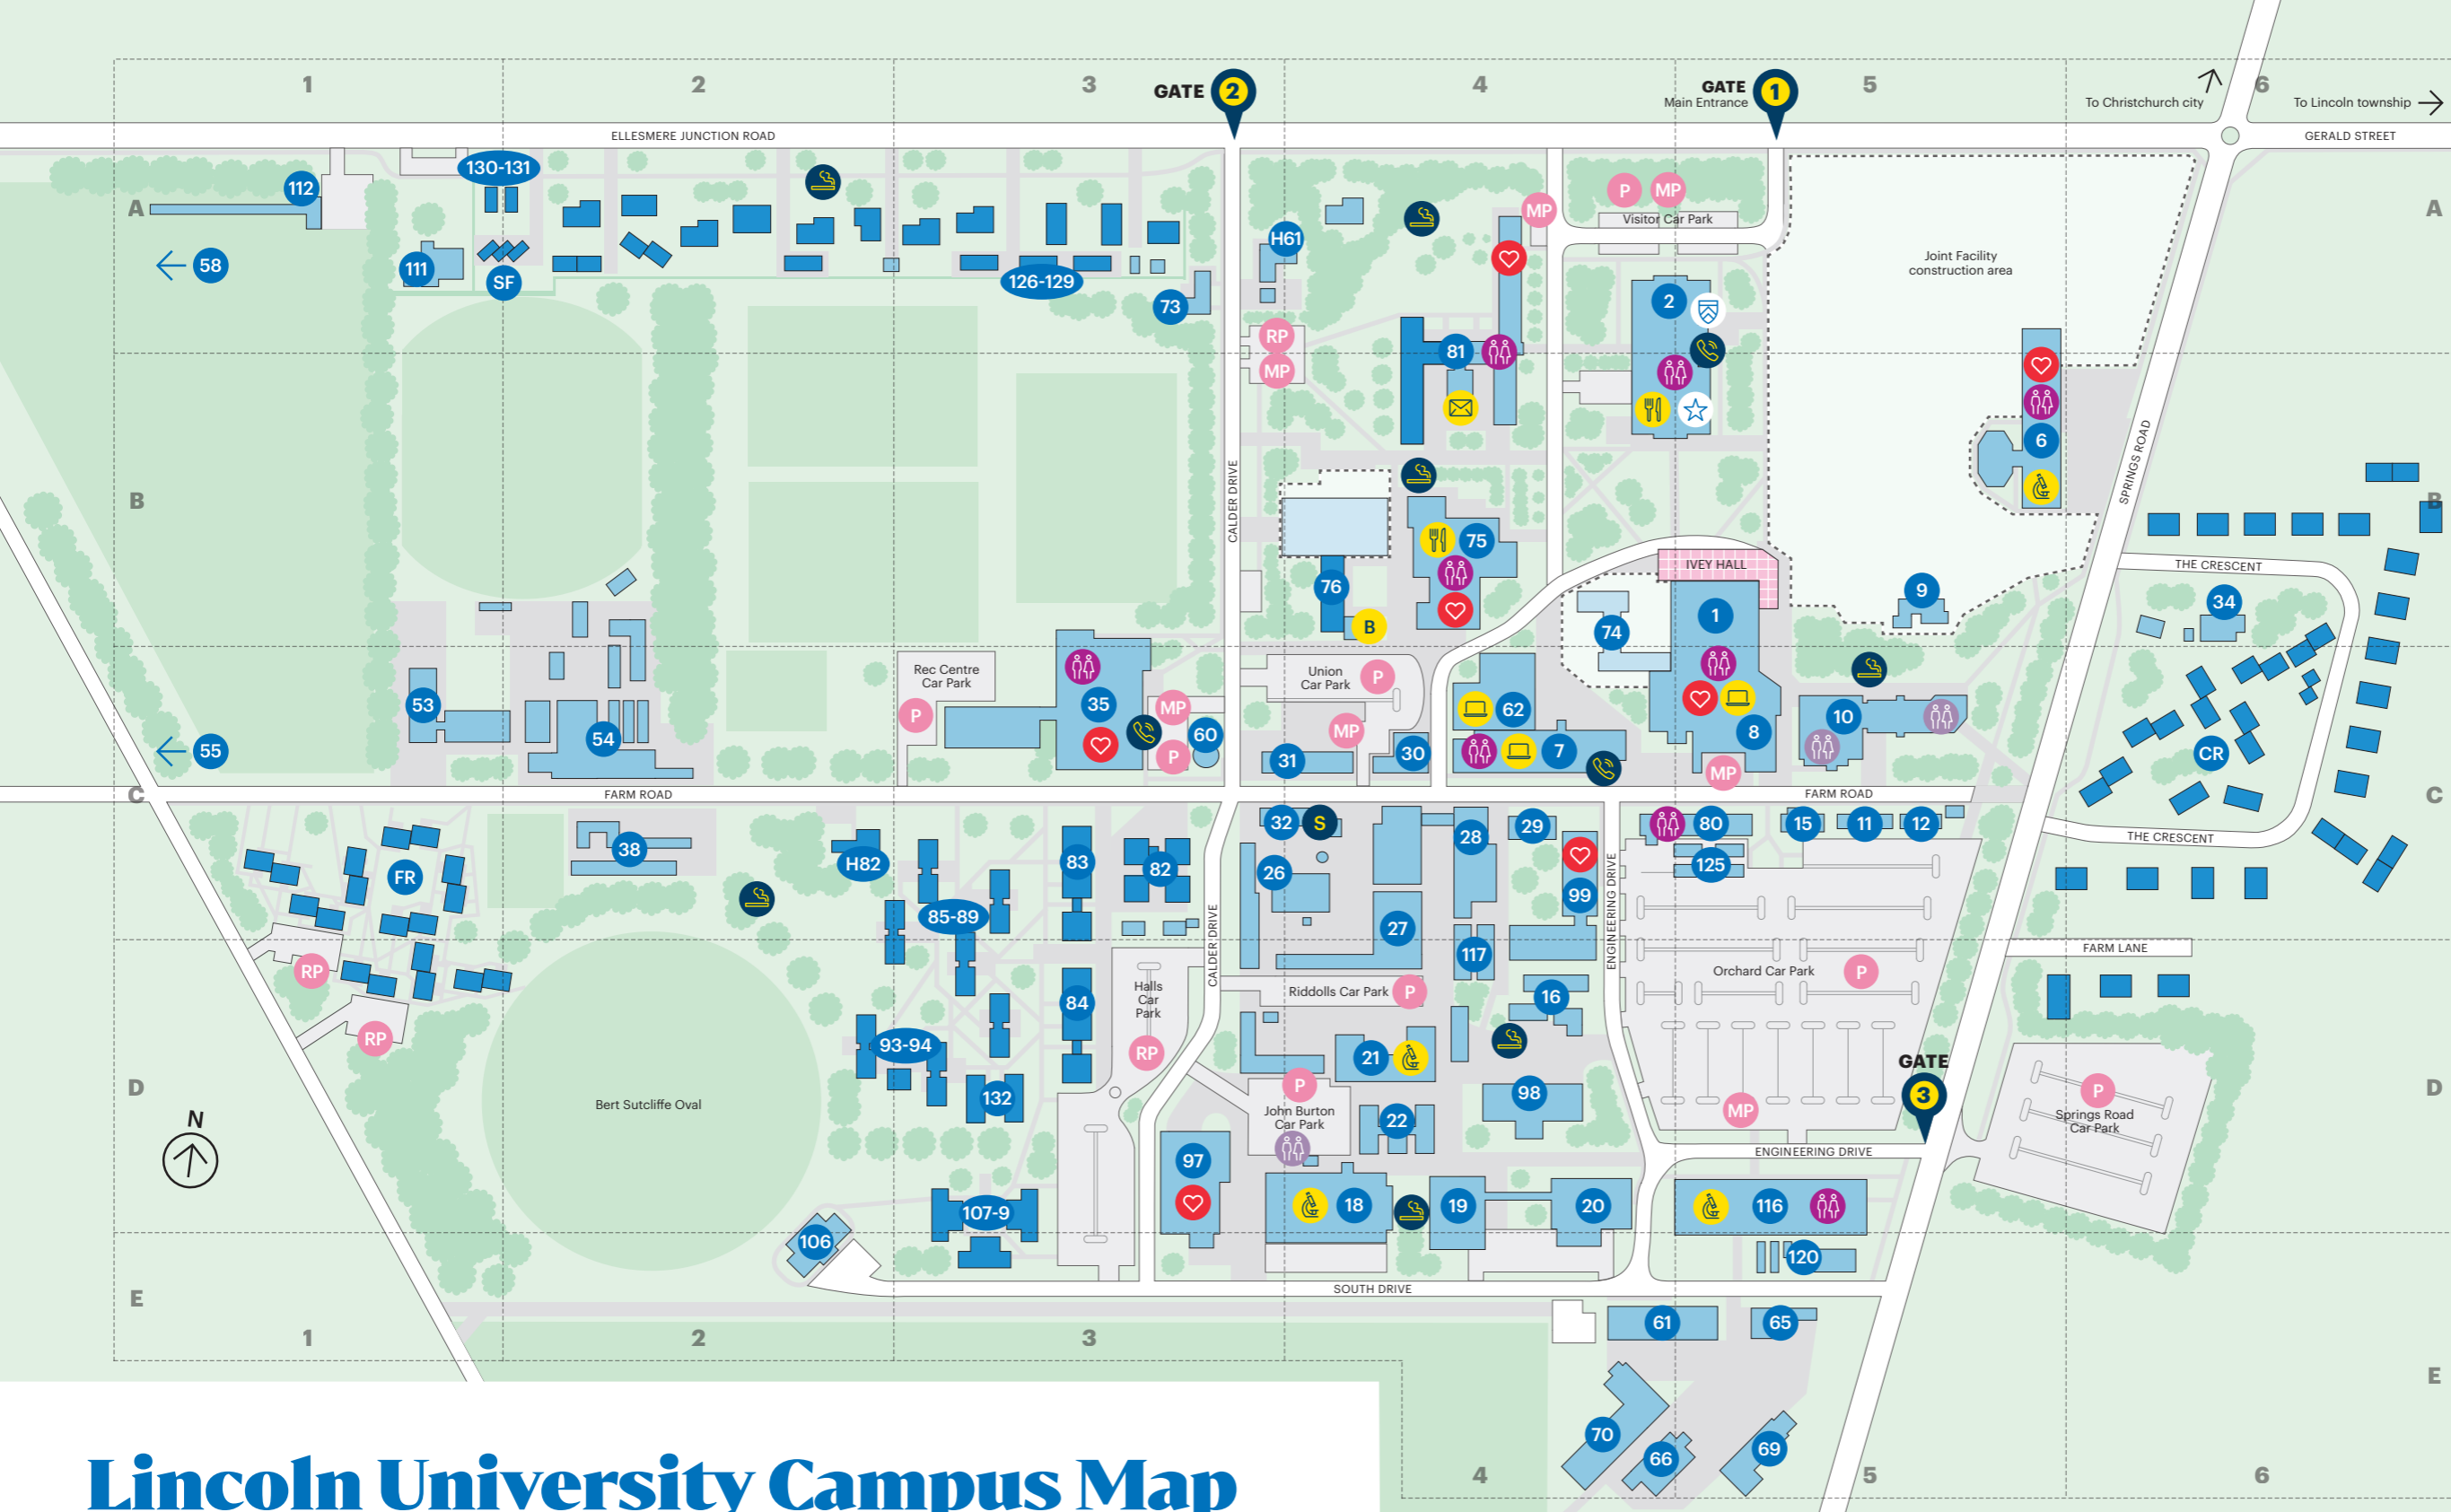

LINCOLN UNIVERSITY
TE WHARE WĀNAKA O AORAKI

Reception

- Main Reception (A5)
- LUSA Reception (B5)

Services

- Eateries
- Bookshop
- Postshop/Printery

Public Safety

- Security
- Emergency Phone
- Defibrillators
- Smoking Zones

- Public Parking
- Mobility Parking
- Residential Parking

Lincoln University Campus Map

Accommodation

Accommodation Office	H82 C2
Centennial Hall	85-89 C3
Colombo Hall	83 C3
Crescent Flats	CR C6
Farm Road Flats	FR C1
Hudson Hall	81 B4
Lowrie Hall	84 D3
NZ Cricket Accommodation	107-9 D3
The Annex	76 B4
The Junction	126-131A/3
The Quarters	132 D3
Sims Flats	SF A1
Southland Hall	93-94 D3
Stevens Hall	82 C3

Cafés

Mrs O's Cafe and Bar	75 B4
Grounded	2 B4

Campus Buildings

AER Building	117 D4
--------------	--------

Annex A	30 C4
Annex B	29 C4
Annex C	31 C4
APFA	112 A1
Arts Workshop	28 C4
Boiler House	26 C3
Burns Wing	6 B5
Commerce Building	10 C5
George Forbes Memorial Building	2 A5
Hudson Hall	81 B4
Hurunui Building	16 D4
Ivey Hall (Library, Teaching & Learning)	1 B5
John Burton Building	22 D4
Landscape Architecture Building	7 C4
Memorial Hall	74 B4
NRE Building	19 D4
Teaching Workshops	18 D4
Orchard Hall	80 C5
Poplars	11 C5
Portacombs	125 C5
Te Kete Ika - Food and Function Centre	75 B4

Riddolls Building	21 D4
RFH Building	116 D5
Stewart Building	62 C4
The Lodge	9 B5
Young Farmers' Club Hall	15 C5
Water Tower	60 C3

Car Parks

Halls Car Park	D3
John Burton Car Park	D4
Orchard Car Park	D5
Springs Road Car Park	D6
Recreation Centre Car Park	C3
Riddolls Car Park	D4
Union Car Park	C4
Visitor Car Park	A4