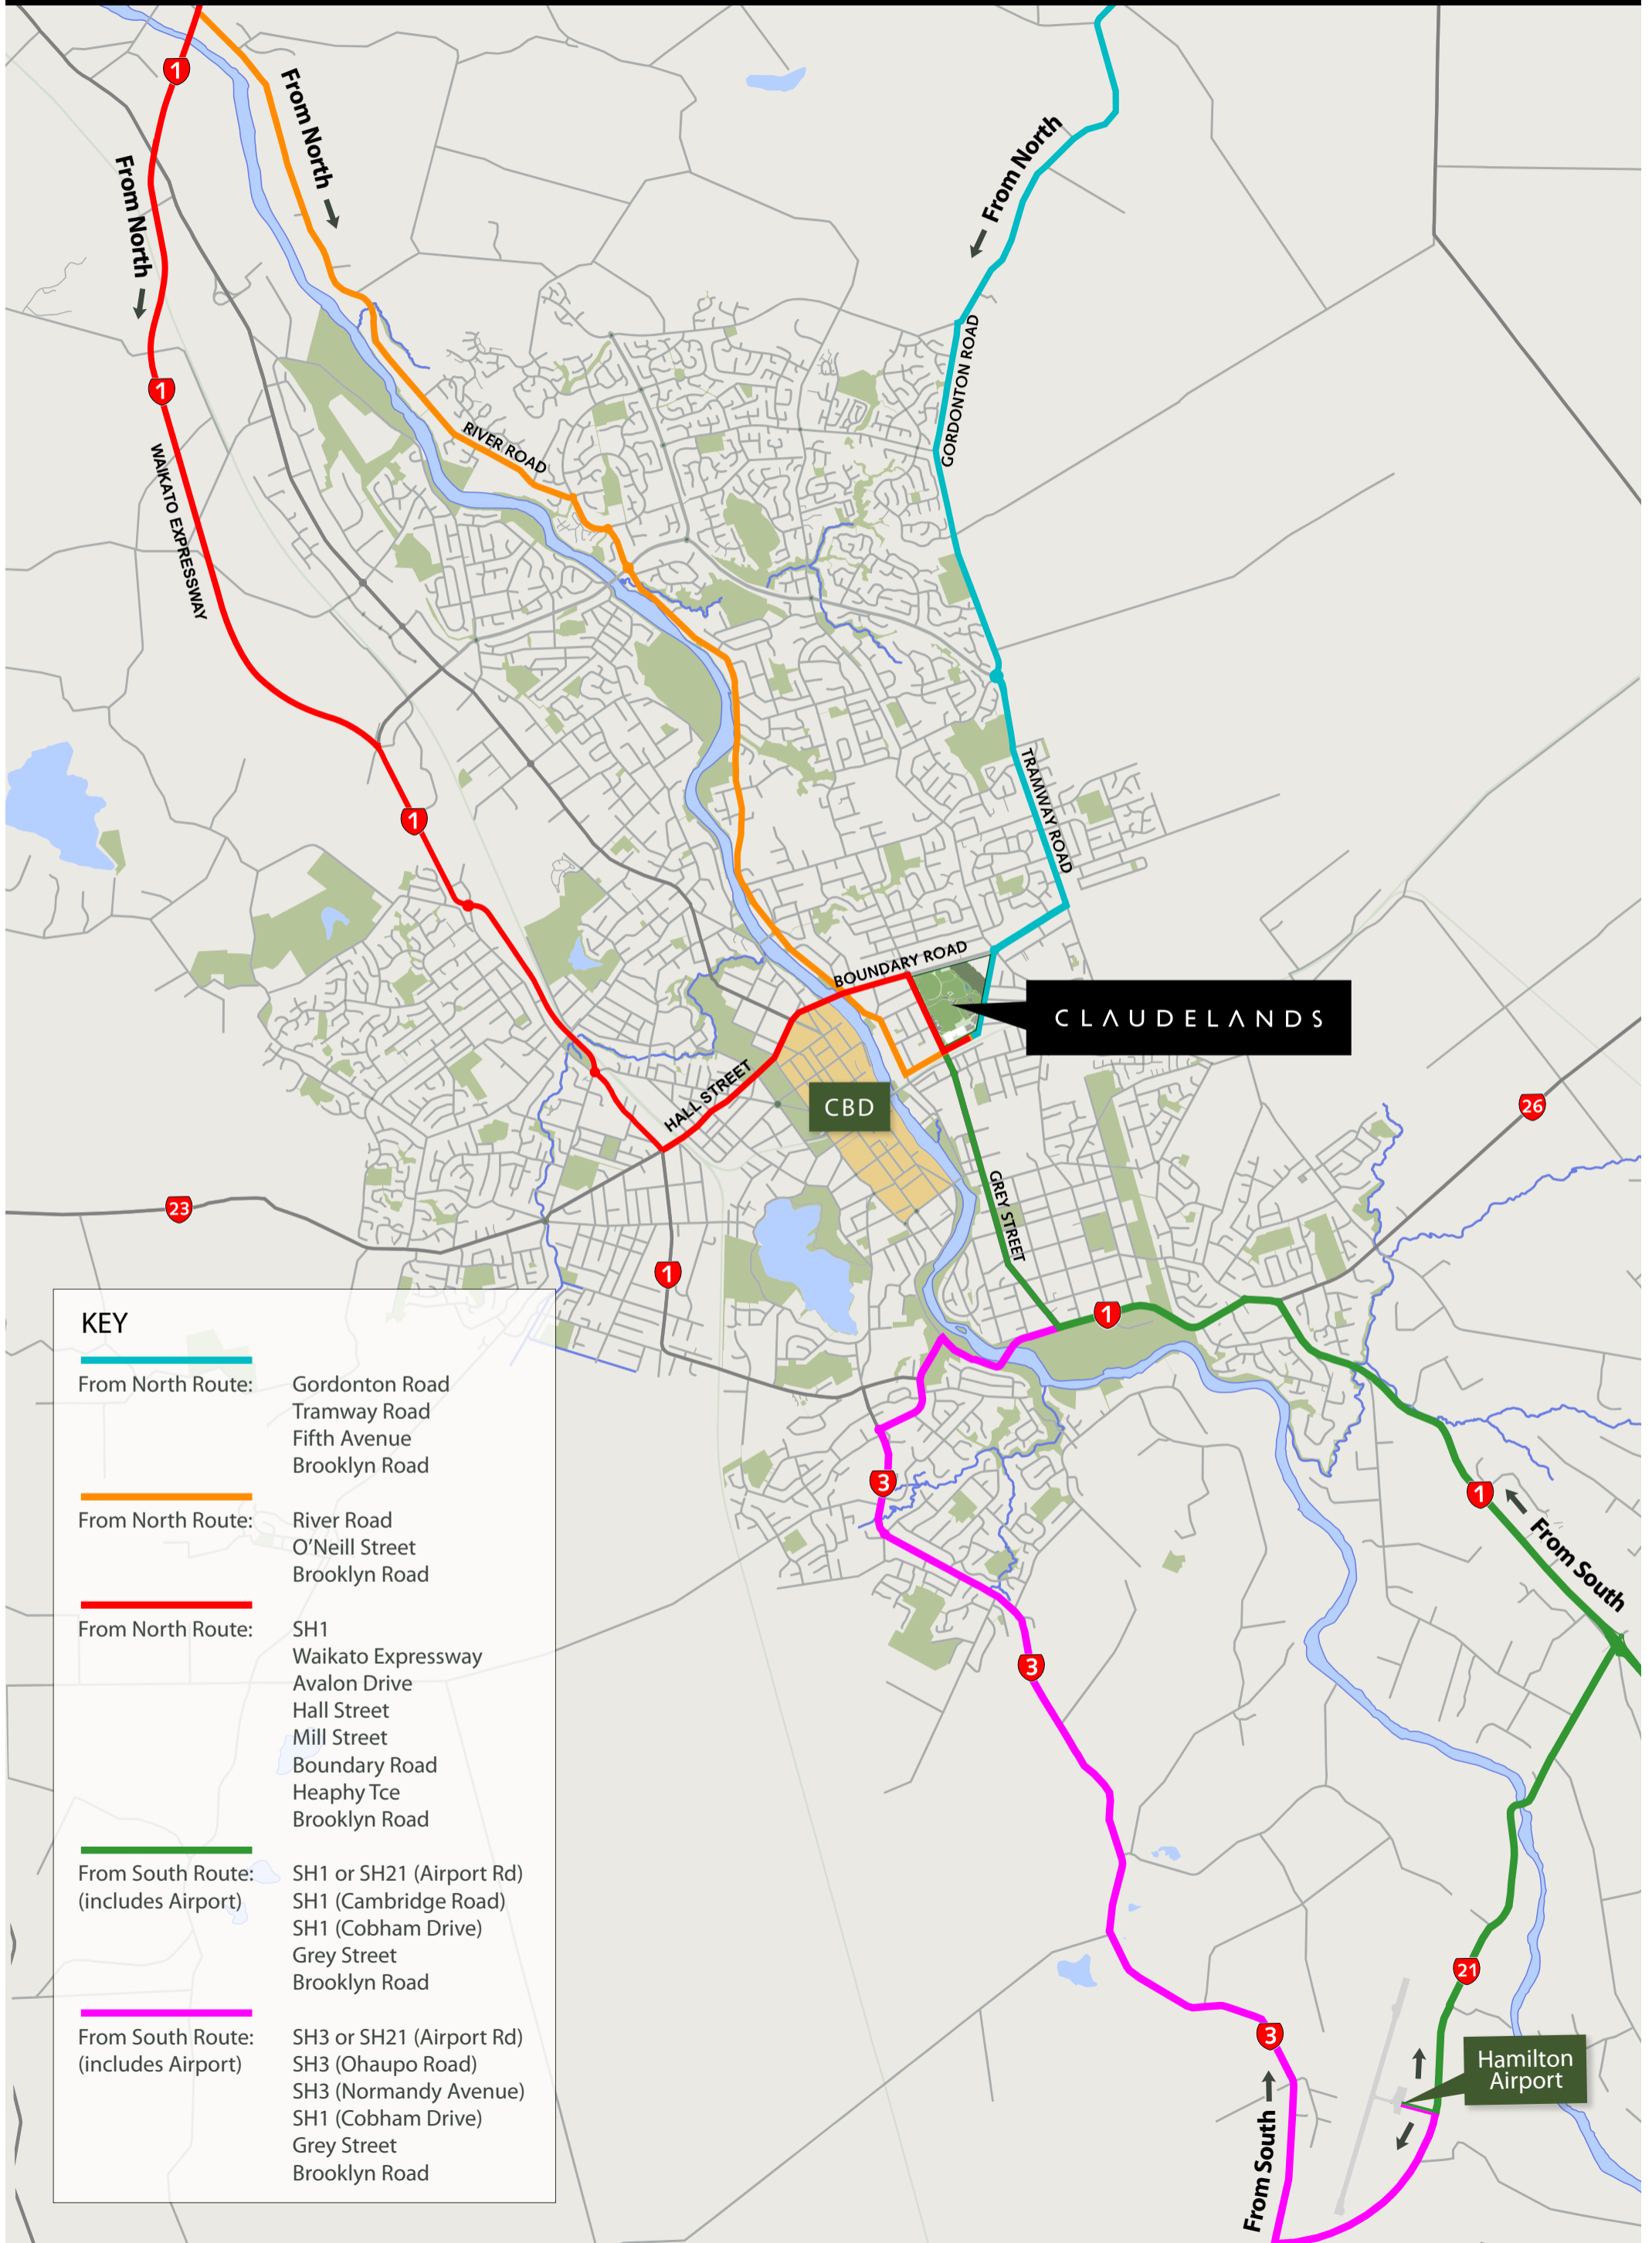

CLAUDELANDS

KEY	
From North Route:	Gordonton Road Tramway Road Fifth Avenue Brooklyn Road
From North Route:	River Road O'Neill Street Brooklyn Road
From North Route:	SH1 Waikato Expressway Avalon Drive Hall Street Mill Street Boundary Road Heaphy Tce Brooklyn Road
From South Route: (includes Airport)	SH1 or SH21 (Airport Rd) SH1 (Cambridge Road) SH1 (Cobham Drive) Grey Street Brooklyn Road
From South Route: (includes Airport)	SH3 or SH21 (Airport Rd) SH3 (Ohaupo Road) SH3 (Normandy Avenue) SH1 (Cobham Drive) Grey Street Brooklyn Road