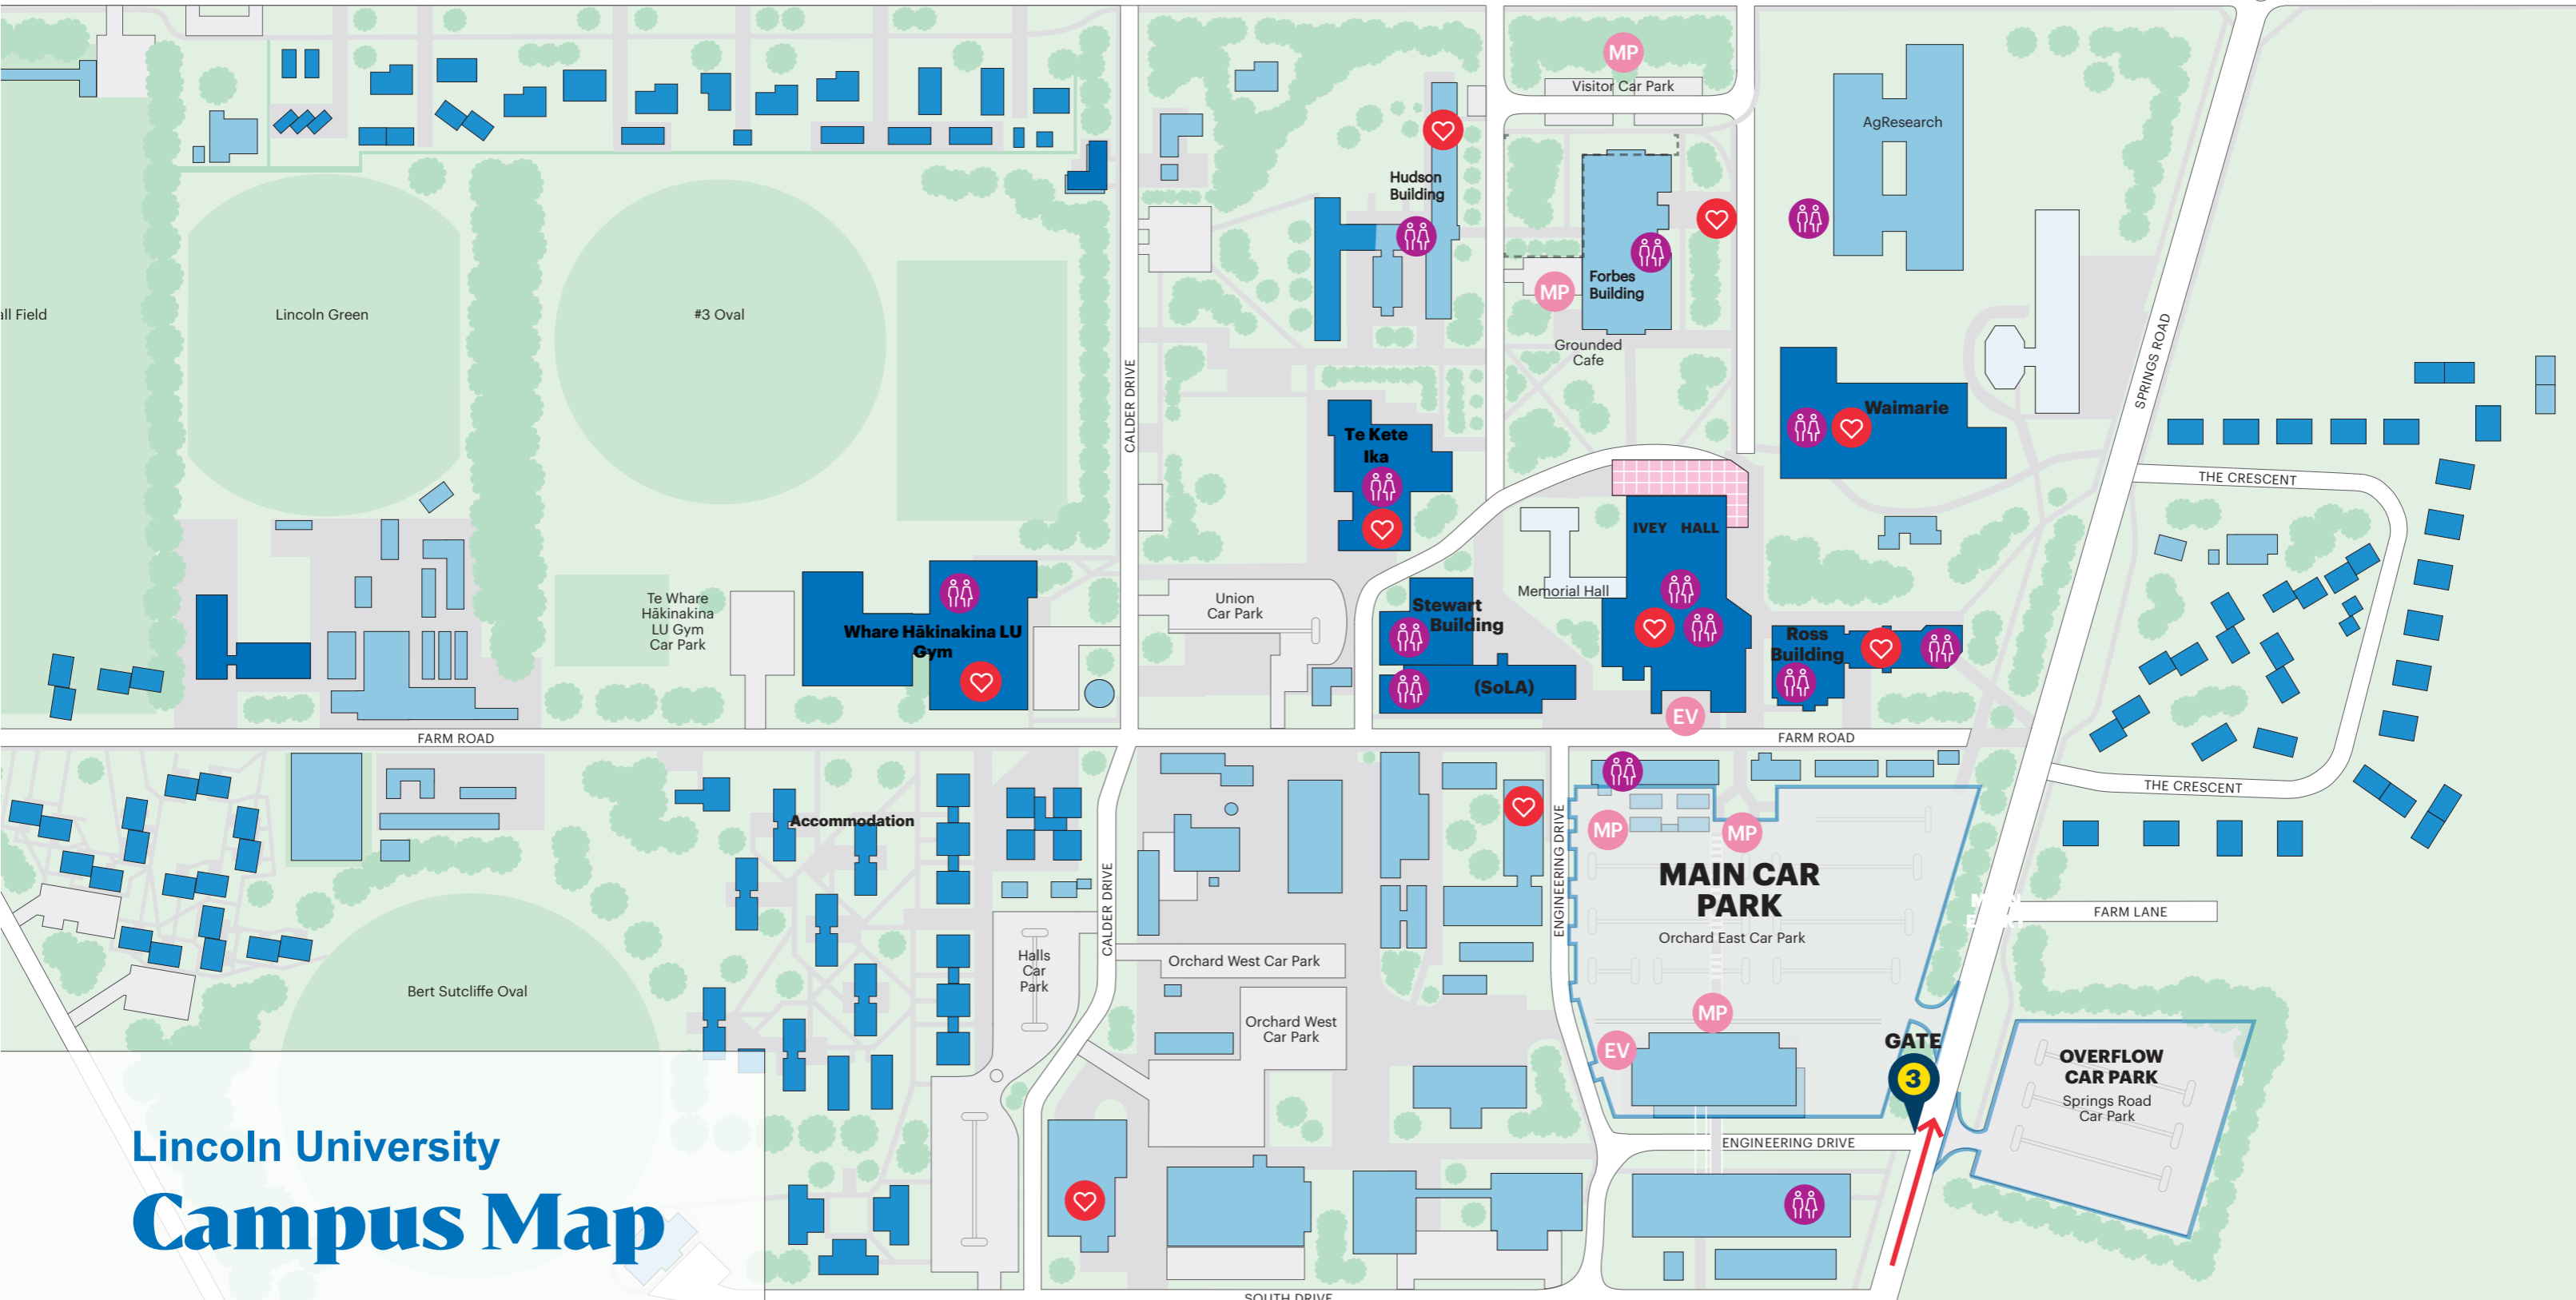

To Christchurch city ↗
To Lincoln township →

ELLESMERE JUNCTION ROAD

GERALD STREET

Lincoln University Campus Map

- Toilets
- Defibrillators
- Key event locations
- Mobility Parking
- Electric Vehicle Charging Station