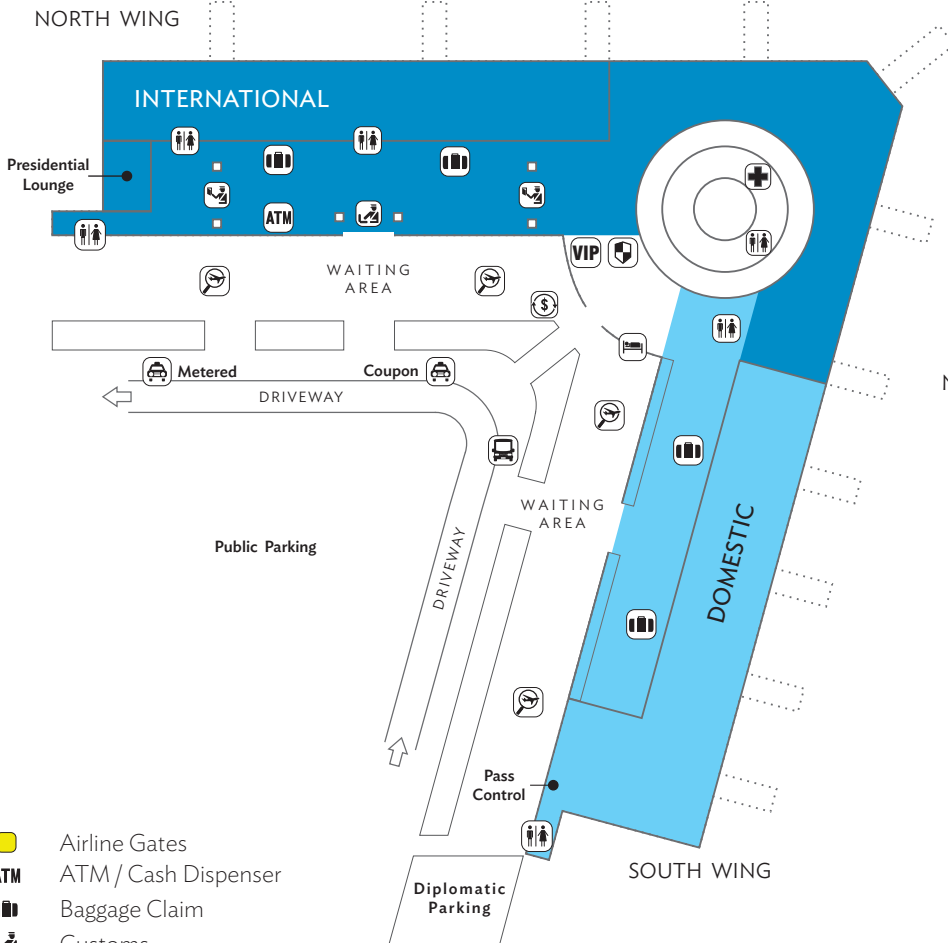

ARRIVALS

Ground Level

- Airline Gates
- ATM / Cash Dispenser
- Baggage Claim
- Customs
- Flight Information
- Foreign Exchange
- Hotel Information
- Immigration
- Inter-Terminal Shuttle
- Medical Clinic
- Restrooms
- Security Office
- Taxi
- VIP Lounge

METRO MANILA, PHILIPPINES

NINYO AQUINO INTERNATIONAL AIRPORT (NAIA) TERMINAL 2

There is no ADB Counter in NAIA Terminal 2.
For coordination, contact the ADB Counter at NAIA Terminal 1,
+63 2 833 8756.

DEPARTURES

Second Level