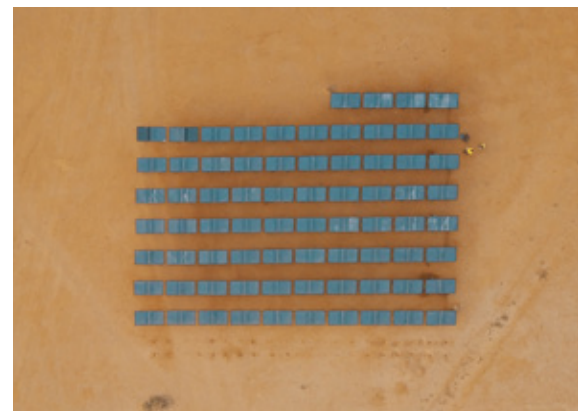

BAHIA HONDITA, COLOMBIA

Until recently, residents of Bahia Hondita faced what seemed to be an impossible set of barriers to providing safe water for their community. Cut off from the rest of the country with no roads or infrastructure, members of the Wayuu tribe lacked access to piped, bottled or even trucked water. Instead, they relied on unsafe brackish water from a local borehole.

In partnership with Conservation International, SOURCE installed two community-scale Hydropanel arrays in Bahia Hondita, La Guajira, one of the most remote communities in the region, creating up to 271,925 liters of water per year.