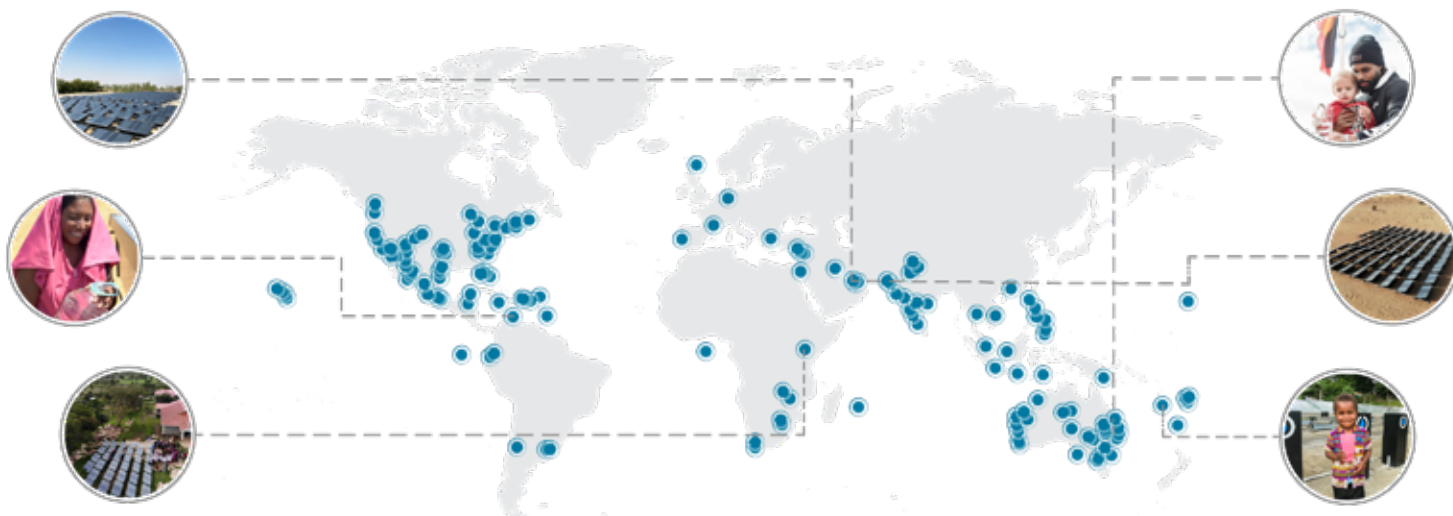

### OVERCOMING WATER CHALLENGES ACROSS THE GLOBE

Headquartered in the US and installed in over 40 countries and counting

## ATAURO ISLAND COMMUNITY, TIMOR-LESTE

Faced with fresh water scarcity, a remote location, harsh landscape, and poverty, the Island of Atauro presented several obstacles to finding a sustainable, resilient drinking water solution. The community needed a way to break away from reliance on plastic bottles, but also needed access to a water supply that was both clean and resilient despite the challenging conditions of the island.

Conservation International, in partnership with the Atauro community and SOURCE, installed 80 SOURCE Hydropanels across two villages on the island to provide a reliable supply of clean, safe drinking water completely free of infrastructure and made from only sunlight and air.

In partnership with Conservation International, SOURCE installed two community-scale Hydropanel arrays in Bahia Hondita, La Guajira, one of the most remote communities in the region, creating up to 271,925 liters of water per year.