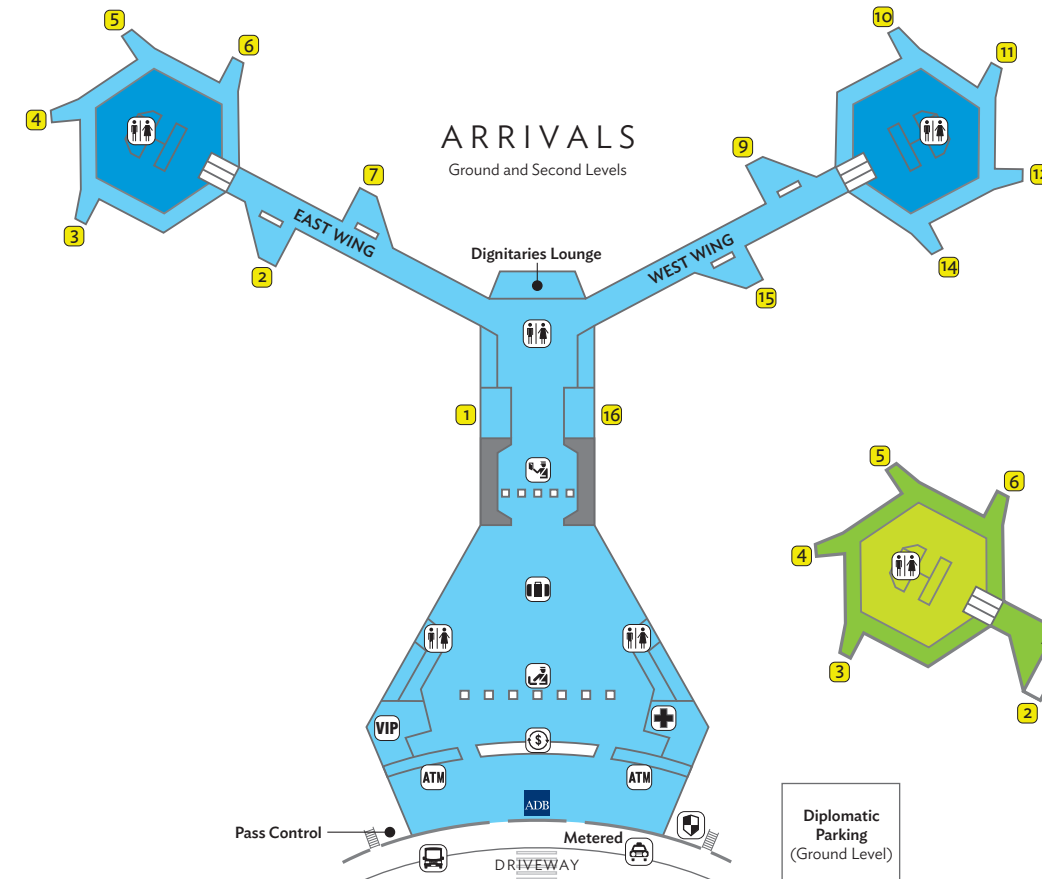

METRO MANILA, PHILIPPINES

# NINYO AQUINO INTERNATIONAL AIRPORT (NAIA) TERMINAL 1

**ADB** ADB Counter  
+63 2 833 8756.

## ARRIVALS

Ground and Second Levels

## DEPARTURES

Third Level

Diplomatic Parking  
(Ground Level)

-  ADB Counter
-  Airline Gates
-  ATM / Cash Dispenser
-  Baggage Claim
-  Customs
-  Flight Information
-  Foreign Exchange
-  Hotel Information
-  Immigration
-  Inter-Terminal Shuttle
-  Medical Clinic
-  Restrooms
-  Security Office
-  Taxi
-  VIP Lounge