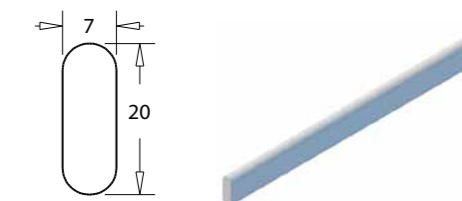

38mm Short No Balls

Code	Pack Size	Size	Specifications
R163NB	30 pcs	38mm	460mm Includes idler & brackets

38mm Standard

Code	Pack Size	Size	Specifications
R162	30 pcs	38mm	630mm Includes idler & brackets

38mm Standard No Balls

Code	Pack Size	Size	Specifications
R162NB	30 pcs	38mm	630mm Includes idler & brackets

38mm Double No Balls

Code	Pack Size	Size	Specifications
R164	15 pcs	38mm	780mm Includes idler & brackets

38mm Double No Balls

Code	Pack Size	Size	Specifications
R164NB	15 pcs	38mm	780mm Includes idler & brackets

Spring Motor Brackets

63mm Spring Motor Bracket

Code	Pack Size	Size	Colours	Specifications
R165	100prs	Small	Silver	Zinc plated steel

Lath

Timber Lath

Code	Pack Size	Size	Colours	Specifications
R120	180m	20mm x 9mm	Timber	3.6m length

Aluminium Lath

Code	Pack Size	Size	Colours	Specifications
R120A	55m	25mm x 8mm	Black, Clear Anodised, White	5.5m length

Aluminium Lath End Caps

Code	Pack Size	Size	Colours	Specifications
R120EC	50prs	---	Black, Clear Anodised, White	---