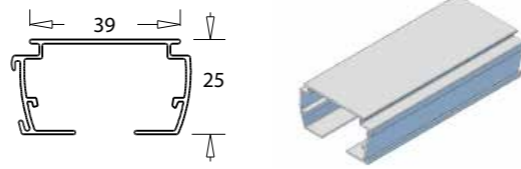

BOTTOM LINK CHAIN

SLAT HANGERS

VERTICAL BOTTOM WEIGHTS

VERTICAL CARRIERS

OTHER VERTICAL COMPONENTS

Track & Tilt Shaft

Vertical Track

Code	Pack Size	Size	Colours	Specifications
VTR	8 Lens	5.5m	Grey, Satin Black, White, White Birch	Compatible with fabric insert