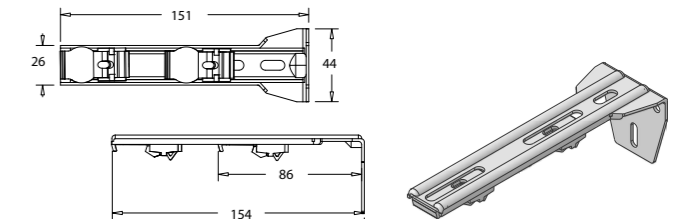

Double Face Fix Clip Bracket Pre Assembled

Code	Pack Size	Size	Colours	Specifications
CTU06FDW	50 sets	---	White	---