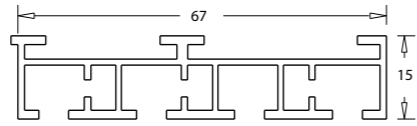

Track

3 Slide Track

Code	Pack Size	Size	Colours	Specifications
PT193	5 lens	5.5m	Clear Anodised, Satin Black, White, White Birch	---

4 Slide Track

Code	Pack Size	Size	Colours	Specifications
PT194	5 lens	5.5 m	Clear Anodised, Satin Black, White, White Birch	---