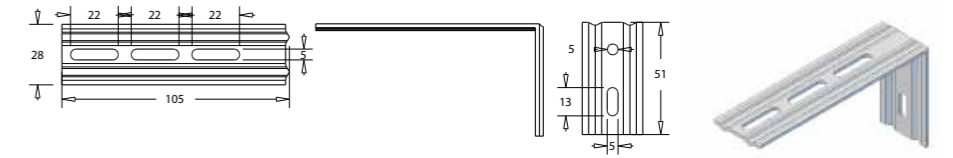

Face Fix Bracket

Code	Pack Size	Size	Colours	Specifications
V17	50 pcs	85 to 115 mm	White Gloss, Satin Black, Grey, White Birch	---

Face Fix Bracket

Code	Pack Size	Size	Colours	Specifications
V18	50 pcs	127 mm	White Gloss, Satin Black, Grey, White Birch	---