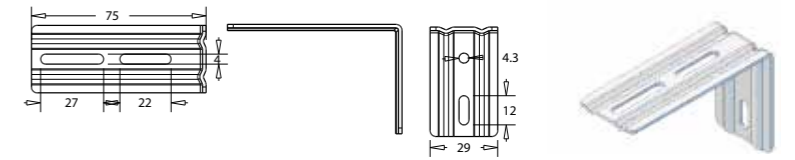

Fashade

Fashade Fascia

Code	Pack Size	Size	Colours	Specifications
FAS	10 lens	5.5 m	Clear Anodised, Satin Black, White, White Birch	---

External Corners

Code	Pack Size	Size	Colours	Specifications
FASEC	100 pcs	---	Clear Anodised, Satin Black, White, White Birch	---

Internal Corners

Code	Pack Size	Size	Colours	Specifications
FASIC	100 pcs	---	Clear Anodised, Satin Black, White, White Birch	---

Return Brackets

Code	Pack Size	Size	Colours	Specifications
FASRB	100 pcs		Clear Anodised, Satin Black, White, White Birch	Left and Right Returns

Reveal Fix Bracket

Code	Pack Size	Size	Colours	Specifications
FASMB	100 pcs	---	Black, White	---

Face Fix Bracket

Code	Pack Size	Size	Colours	Specifications
V17	50 pcs	85 to 115 mm	White Gloss, Satin Black, Grey, White Birch	---

Face Fix Bracket

Code	Pack Size	Size	Colours	Specifications
V18	50 pcs	127 mm	White Gloss, Satin Black, Grey, White Birch	---

Reveal Fit Extension Bracket

Code	Pack Size	Size	Colours	Specifications
V17R	50 pcs	115 to 150 mm	White Gloss, Satin Black, Grey, White Birch	Compatible with V17 & V18

Nut & Screw

Code	Pack Size	Size	Colours	Specifications
V20	50 pcs	---	Silver	---