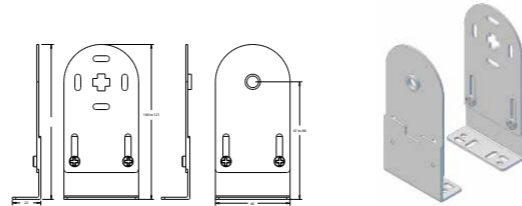

45mm Mounting Brackets

45m Standard Mount Brackets

Code	Pack Size	Size	Colours	Specifications
R01BK45	10 prs	45 mm	White, Black, Grey, Ivory, Beige	---

45mm Extension Mounting Brackets

Code	Pack Size	Size	Colours	Specifications
R01BK45E	10 prs	45 mm	White, Black, Grey, Ivory, Beige	---