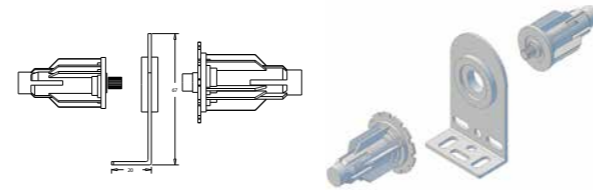

R02 Single Linking Brackets - Raise Together

Code	Pack Size	Size	Colours	Specifications
R02IBKJ3838	10 Sets	38mm	Black, Grey, Ivory, White	Raise blinds together Cut back: 20mm

R02 Extension Linking Brackets - Raise Together