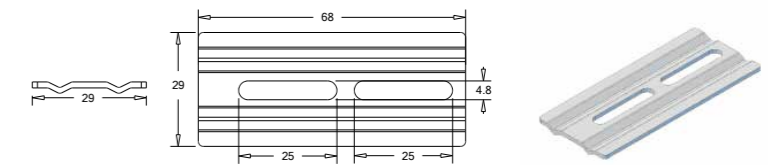

Reveal Fit Extension Bracket

Code	Pack Size	Size	Colours	Specifications
V17R	50 pcs	115 to 150 mm	White Gloss, Satin Black, Grey, White Birch	Compatible with V17 & V18

Nut & Screw

Code	Pack Size	Size	Colours	Specifications
V20	50 pcs	---	Silver	---