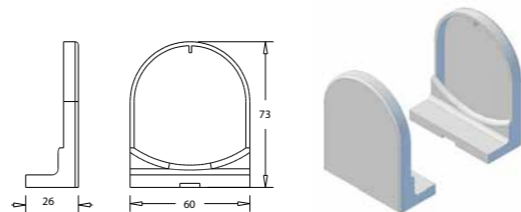

R01 Standard Brackets

Code	Pack Size	Size	Colours	Specifications
R01NBK38	10 Sets	38mm	Black, Grey, Ivory, White, Beige	---