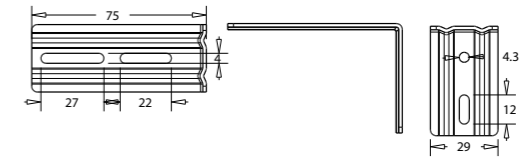

Brackets

3 & 4 Slide Track Ceiling Bracket

Code	Pack Size	Size	Colours	Specifications
PT16	50 pcs	---	Black, Grey, White, White Birch	Compatible with 3 & 4 slide track

5 Slide Track Ceiling Bracket

Code	Pack Size	Size	Colours	Specifications
PT17	50 pcs	---	Black, Grey, White, White Birch	Compatible with 5 Slide Track