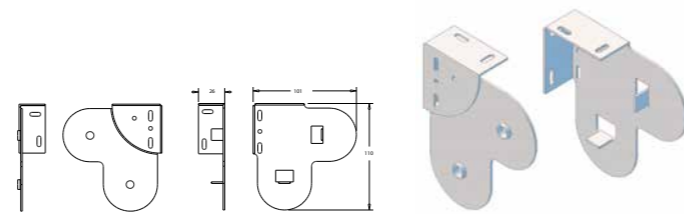

R02 Double Brackets

Code	Pack Size	Size	Colours	Specifications
R02ILDBRR	10 Sets	38mm	Black, Grey, Ivory, White	Right/Right control