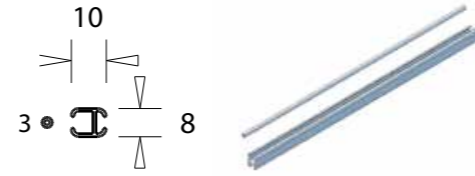

Romatech Back Batons

Romatech Extrusion with 3.0mm Spline

Code	Pack Size	Size	Colours	Specifications
R123/4	50 lens	5.0 m	Black, Grey, Off White	Baton spacer chart available

Romatech Insert

Code	Pack Size	Size	Colours	Specifications
R124	50 lens	3.0 mm	Clear	Clear Acrylic
R124-2.3	50 lens	2.3 mm	Clear	Clear Acrylic

Romatech Clip

Code	Pack Size	Size	Colours	Specifications
R125	500 pcs	---	Clear	Polycarbonate

Romatech End Cap

Code	Pack Size	Size	Colours	Specifications
R126	500 pcs	---	Black, Grey, Off White	---

Custom Roman Romatech End Cap

Code	Pack Size	Size	Colours	Specifications
R126CR	500 pcs	---	Black, Grey, Off White	---

Romatech Applicator

Code	Pack Size	Size	Colours	Specifications
R121	1 pc	---	Orange	Nylon

Chain Driven Roman