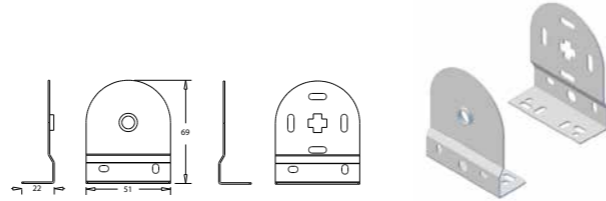

38mm Classic Mounting Brackets

Code	Pack Size	Size	Colours	Specifications
R01BK38	10 Sets	38mm	Black, Grey, Ivory, White	---

R01G Covers

Code	Pack Size	Size	Colours	Specifications
R0138C	10 Sets	38mm	Black, Grey, Ivory, White	Covers bracket only