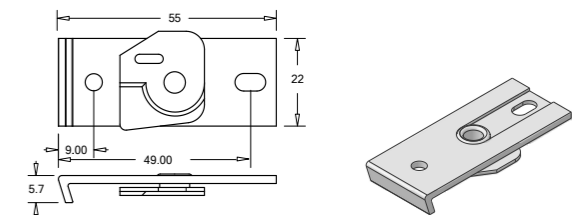

Twist Brackets

Ceiling Twist Bracket

Code	Pack Size	Size	Colours	Specifications
CTU05W	100 pieces	---	White	For heavy duty applications