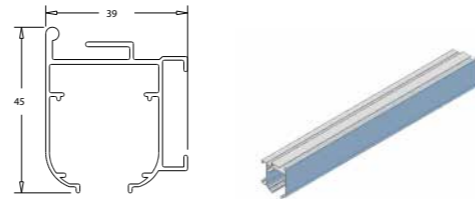

Tear Drop Applicator

Code	Pack Size	Size	Colours	Specifications
R313	1 pc	---	Orange	---

No Sew System

No Sew Head Rail

Code	Pack Size	Size	Colours	Specifications
NSHR	8 lens	5.0 m	White	---

Drive Shaft

Code	Pack Size	Size	Colours	Specifications
NSRAC03	8 lens	5.0 m	Mill Finish	5mm square

New Sew Headrail Bracket

Code	Pack Size	Size	Colours	Specifications
NS14	50 pcs	---	White	---