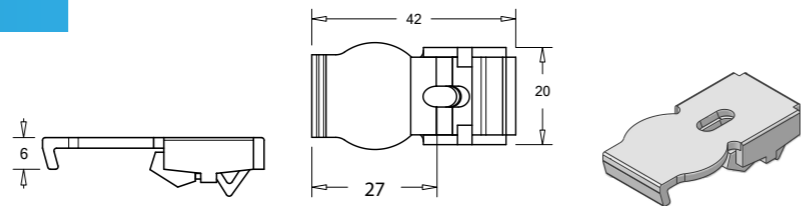

Track End Cap Basic

Code	Pack Size	Size	Colours	Specifications
CT103W	100 pieces	---	White	---

Track Joiner

Code	Pack Size	Size	Colours	Specifications
CT110W	50 pieces	---	White	---

Clip Brackets

Ceiling Clip Bracket