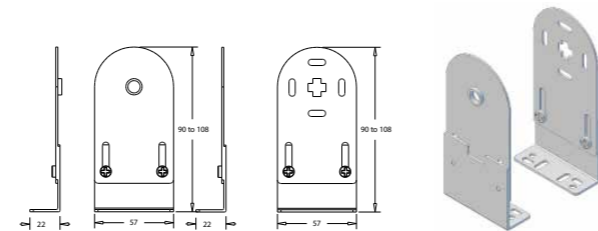

R01 Standard Bracket Covers

Code	Pack Size	Size	Colours	Specifications
R01NC38	10 Sets	38mm	Black, Grey, Ivory, White, Beige	---