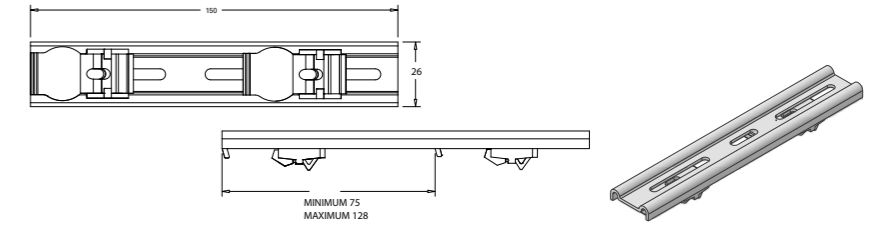

Double Ceiling Clip Bracket

Code	Pack Size	Size	Colours	Specifications
CTU06DW	25 sets	---	White	---