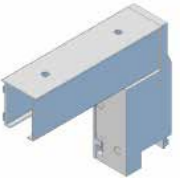

Cord Lock With Track

Code	Pack Size	Size	Colours	Specifications
RAP15	10 pcs	---	White	---