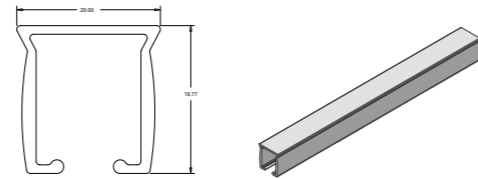

MASTER CARRIERS

RUNNERS

CURTAIN TAPE

Track & End Caps

CTI Curtain Track

Code	Pack Size	Size	Colours	Specifications
CT101W	12 lengths	5.8 m	White	---

Track End Cap w/ Pozi Drive Screw

Code	Pack Size	Size	Colours	Specifications
CT102W	100 pieces	---	White	---