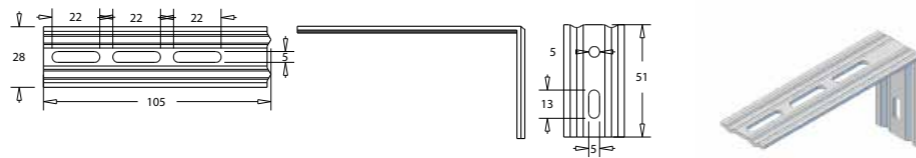

Face Fix Brackets - Large

Code	Pack Size	Size	Colours	Specifications
V18	50 pcs	127mm	Black, Grey, White, White Birch	---