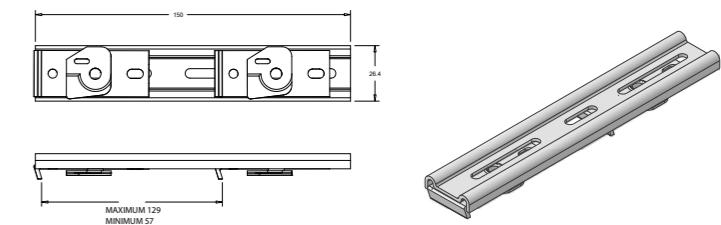

Double Ceiling Twist Bracket

Code	Pack Size	Size	Colours	Specifications
CTU05DW	25 sets	---	White	For heavy duty applications