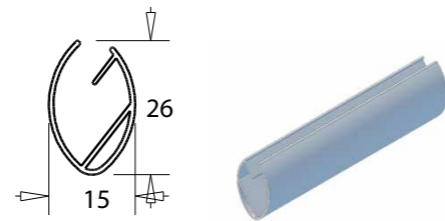

Base Bars

Curved Base Bar

Code	Pack Size	Colours	Specifications
R320	10 Lens	Satin Black, Clear Anodised, River Gum, Shoji White, White, White Birch	5.5m lengths

Curved Base Bar Caps

Code	Pack Size	Colours	Specifications
R321	100 prs	Black, Grey, River Gum, Shoji White, White, White Birch	---

Curved Base Bar Applicator

Code	Pack Size	Specifications
R322	2 pcs	---