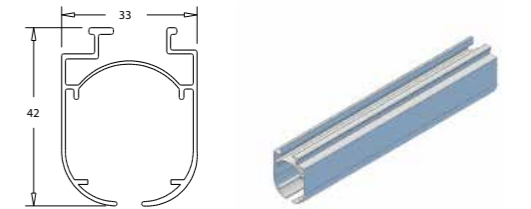

Curved Head Rail

Code	Pack Size	Size	Colours	Specifications
RAC01W	8 lens	5.8 m	White	Hook Tape attached

Drive Shaft

Code	Pack Size	Size	Colours	Specifications
RAC03	8 lens	5.8 m	Mill Finish	5mm square

Direct Drive Controller

Code	Pack Size	Size	Colours	Specifications
RAC02	10 Sets	---	White	4 kg Maximum Lift

Gear Drive Controller

Code	Pack Size	Size	Colours	Specifications
RAC02HD	10 Sets	---	White	8 kg Maximum Lift