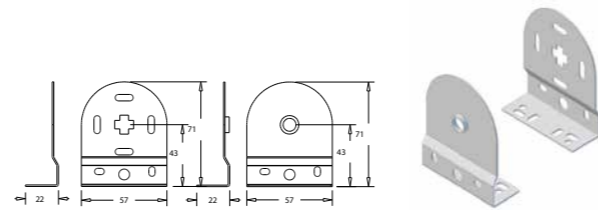

R01N Talon Brackets & Covers