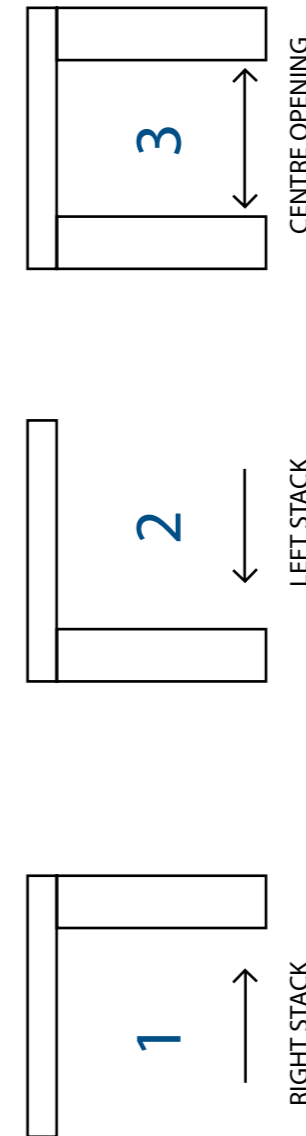

SPECIFICATIONS:
Colours - Black, Clear Anodised, White & White Birch.
Centre Open Tracks require an equal number of panels on each side.
3 - Slide Track = 2 Panels each side
4 - Slide Track = 3 Panels each side
5 - Slide Track = 4 Panels each side