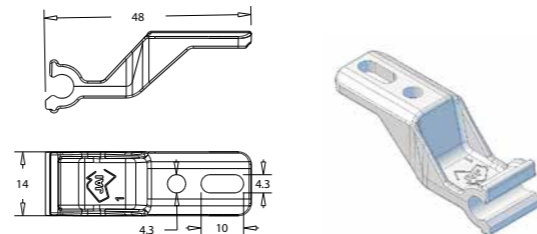

Internal Corners

Code	Pack Size	Size	Colours	Specifications
FASIC	100 pcs	---	Clear Anodised, Satin Black, White, White Birch	---

Return Brackets

Code	Pack Size	Size	Colours	Specifications
FASRB	100 pcs		Clear Anodised, Satin Black, White, White Birch	Left and Right Returns