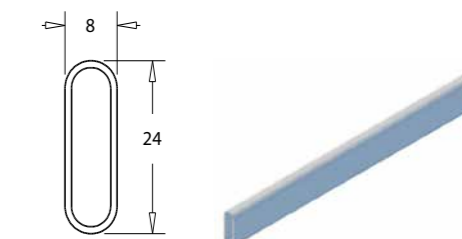

63mm Spring Motor Bracket

Code	Pack Size	Size	Colours	Specifications
R165	100prs	Small	Silver	Zinc plated steel

Lath

Timber Lath

Code	Pack Size	Size	Colours	Specifications
R120	180m	20mm x 9mm	Timber	3.6m length