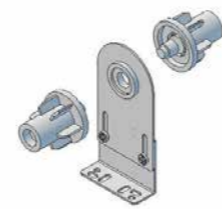

R01 Extension Linking Brackets - Raise Independently

Code	Pack Size	Size	Colours	Specifications
R01NBKME3838	10 Sets	38mm	Black, Grey, Ivory, White, Beige	Raise blinds separately Cut back: 26mm

Linking Extension Bracket Cover

Code	Pack Size	Size	Colours	Specifications
R01NEJMC38	10 Sets	38mm	Black, Grey, Ivory, White, Beige	Cover screws

R01 Slim Double Brackets

Code	Pack Size	Size	Colours	Specifications
R01NSDB38	10 Sets	38mm	Black, Grey, Ivory, White, Beige	Universal Left/Right Operation

R01 Slim Double Linking Brackets - Raise Together

Code	Pack Size	Size	Colours	Specifications
R01NSDJB3838	10 Sets	38mm	Black, Grey, Ivory, White, Beige	Raise blinds together Cut back: 18mm

R01 Slim Double Linking Brackets - Raise Independently

Code	Pack Size	Size	Colours	Specifications
R01NSDMB3838	10 Sets	38mm	Black, Grey, Ivory, White, Beige	Raise blinds separately Cut back: 20mm

Slim Double Bracket Cover

Code	Pack Size	Size	Colours	Specifications
R01NCSDB38	10 Sets	38mm	Black, Grey, Ivory, White, Beige	---

R02 Radian Mechanisms & Idler

R02 Geared Chain Mechanism

Code	Pack Size	Size	Colours	Specifications
R02IG38	10 Sets	38mm	Black, Grey, Ivory, White	1:1.7 gear ratio Cut back: 30mm

R02 Direct Drive Chain Mechanism

Code	Pack Size	Size	Colours	Specifications
R02ID38	10 Sets	38mm	Black, Grey, Ivory, White	Cut back: 30mm

R02 Radian Brackets & Covers

R02 Single Brackets

Code	Pack Size	Size	Colours
R02IBK38	10 Sets	38mm	Black, Grey, Ivory, White

R02 Single Bracket Covers

Code	Pack Size	Size	Colours	Specifications
R02IC38	10 Sets	38mm	Black, Grey, Ivory, White	---