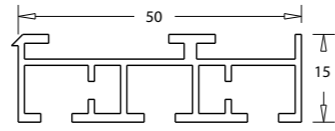

Track

3 Slide Track

Code	Pack Size	Size	Colours	Specifications
PT193	5 lens	5.5m	Clear Anodised, Satin Black, White, White Birch	---