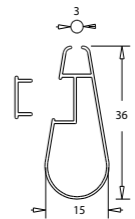

Tear Drop Base Bar

Tear Drop Base Bar

Code	Pack Size	Size	Colours	Specifications
R310	10 lens	5.0 m	Clear Anodised, Satin Black, White, White Birch	Spline and Grip Strip included