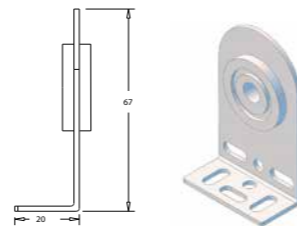

R02 Joining Brackets - Raise Independently

Code	Pack Size	Size	Colours	Specifications
R02IBKM3838	10 Sets	38mm	Black, Grey, Ivory, White	Raise blinds separately Cut back: 22mm

R02 Extension Joining Brackets - Raise Independently

Code	Pack Size	Size	Colours	Specifications
R02IBKEM3838	10 Sets	38mm	Black, Grey, Ivory, White	Raise blinds separately Cut back: 20mm