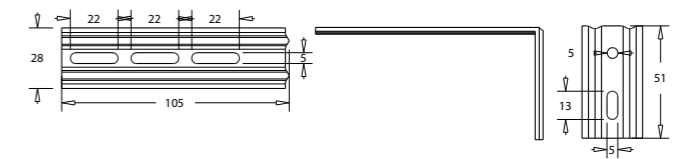

Face Fix Bracket

Code	Pack Size	Size	Colours	Specifications
V17	50 pcs	85 to 115 mm	Black, Grey, White, White Birch	---

Face Fix Bracket - Large

Code	Pack Size	Size	Colours	Specifications
V18	50 pcs	127 mm	Black, Grey, White, White Birch	---