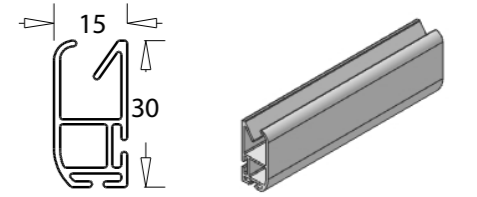

JK Silent Base Bar

Code	Pack Size	Colours	Specifications
R340	10 Lens	Satin Black, Clear Anodised, River Gum, Shoji White, Gloss White, White Birch	5.5m lengths