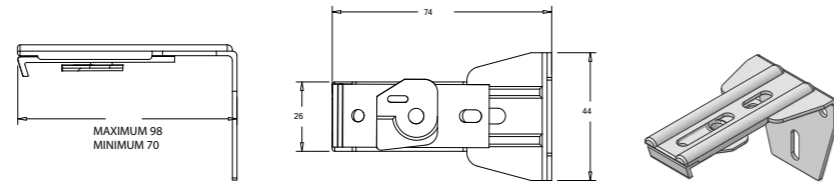

Face Fix Twist Bracket Pre Assembled

Code	Pack Size	Size	Colours	Specifications
CTU05FW	100 sets	---	White	For heavy duty applications