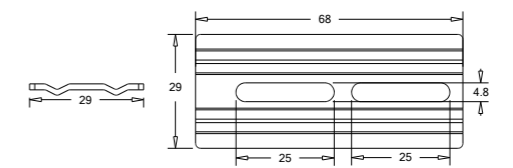

Reveal Extension Bracket

Code	Pack Size	Size	Colours	Specifications
V17R	50 pcs	115 to 150mm	Black, Grey, White, White Birch	Compatible with V17 & V18

Bracket Nut & Screw

Code	Pack Size	Size	Colours	Specifications
V20	50 pcs	---	Silver	Use for Fixing Ceiling Bracket to Face Fix Bracket