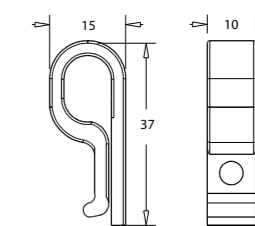

Disk Style Ball Stoppers

Code	Pack Size	Size	Colours	Specifications
V210PF	100pcs	12mm	Clear	Polycarbonate

Chain Tie Down