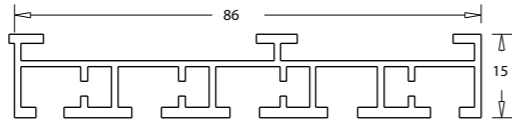

5 Slide Track

Code	Pack Size	Size	Colours	Specifications
PT195	5 lens	5.5 m	Clear Anodised, Satin Black, White, White Birch	---