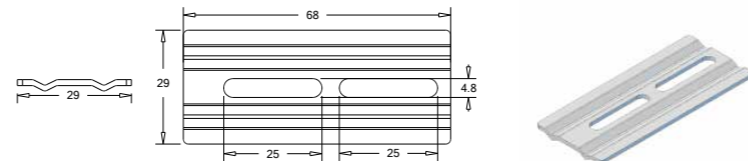

Reveal Extension Bracket

Code	Pack Size	Size	Colours	Specifications
V17R	50 pcs	115 to 150mm	Black, Grey, White, White Birch	Compatible with V17 & V18

Bottom Link Chain

89mm Bottom Link Chain

Code	Pack Size	Size	Colours	Specifications
V89	500 m	89 mm	Grey, White	Compatible with 89 & 100mm Slats

127mm Bottom Link Chain

Code	Pack Size	Size	Colours	Specifications
V127	500 m	127 mm	Grey, White	Compatible with 127mm Slats

Slat Hangers

Slat Hangers

Code	VSH90	VSH100	VSH127	
Size	89mm	100mm	127mm	
Pack Size	Colour			Specifications
1000 pcs	White			Double hole

Vertical Bottom Weights

90mm Chainless Bottom Weight

Code	Pack Size	Size	Colours	Specifications
VBW90NC	400 pcs	90 mm	White	---

100m Chainless Bottom Weight

Code	Pack Size	Size	Colours	Specifications
VBW100NC	400 pcs	100 mm	White	---

127mm Chainless Bottom Weight

Code	Pack Size	Size	Colours	Specifications
VBW127NC	250 pcs	127 mm	White	---