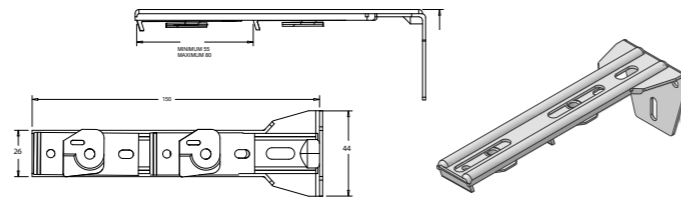

Double Face Fix Twist Bracket Pre Assembled

Code	Pack Size	Size	Colours	Specifications
CTU05FDW	50 sets	---	White	For heavy duty applications

Bracket Covers

Ceiling Clip Bracket Cover

Code	Pack Size	Size	Colours	Specifications
CTU06CW	100 pieces	---	White	---

Face Fix Bracket Cover

Code	Pack Size	Size	Colours	Specifications
CTU05FCW	100 pieces	---	White	---

Master Carriers

Master Carrier L S Fold

Code	Pack Size	Size	Colours	Specifications
CT107SFLW	50 sets	---	White	For Straight & Bent Track

Master Carrier R S Fold

Code	Pack Size	Size	Colours	Specifications
CT107SFRW	50 sets	---	White	For Straight & Bent Track

Master Carrier L Pinch Pleat

Code	Pack Size	Size	Colours	Specifications
CT107PPLW	50 sets	---	White	For Straight & Bent Track

Master Carrier R Pinch Pleat

Code	Pack Size	Size	Colours	Specifications
CT107PPRW	50 sets	---	White	For Straight & Bent Track

Runners

S Fold Runner Delux BB Row (25pcs)

Code	Pack Size	Size	Colours	Specifications
CTU08SF80SW	20 rows	80% fullness (60mm) Delux BB Strip	White	Packaged for faster assembly Hook Type Pendant Included
CTU08SF60SW	20 rows	60% fullness (67mm) Delux BB Strip	White	Packaged for faster assembly Hook Type Pendant Included