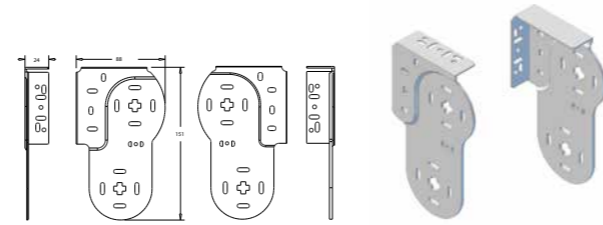

R01 Extension Linking Brackets - Raise Independently

Code	Pack Size	Size	Colours	Specifications
R01NBKME3838	10 Sets	38mm	Black, Grey, Ivory, White, Beige	Raise blinds separately Cut back: 26mm

Linking Extension Bracket Cover

Code	Pack Size	Size	Colours	Specifications
R01NEJMC38	10 Sets	38mm	Black, Grey, Ivory, White, Beige	Cover screws

R01 Slim Double Brackets

Code	Pack Size	Size	Colours	Specifications
R01NSDB38	10 Sets	38mm	Black, Grey, Ivory, White, Beige	Universal Left/Right Operation

R01 Slim Double Linking Brackets - Raise Together

Code	Pack Size	Size	Colours	Specifications
R01NSDJB3838	10 Sets	38mm	Black, Grey, Ivory, White, Beige	Raise blinds together Cut back: 18mm

R01 Slim Double Linking Brackets - Raise Independently

Code	Pack Size	Size	Colours	Specifications
R01NSDMB3838	10 Sets	38mm	Black, Grey, Ivory, White, Beige	Raise blinds separately Cut back: 20mm

Slim Double Bracket Cover

Code	Pack Size	Size	Colours	Specifications
R01NCSDB38	10 Sets	38mm	Black, Grey, Ivory, White, Beige	---