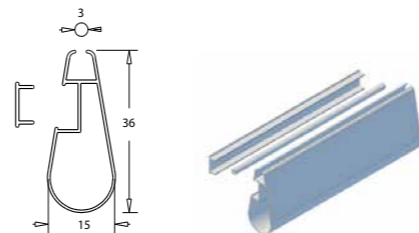

Round Base Bar Applicator

Code	Pack Size	Specifications
R129	1 pc	---

Tear Drop Base Bar

Code	Pack Size	Colours	Specifications
R310	10 Lens	Clear Anodised, Satin Black, White, White Birch	5.0m lengths

Tear Drop Base Bar Caps

Code	Pack Size	Colours	Specifications
R311	50 prs	Black, Grey, White, White Birch	---