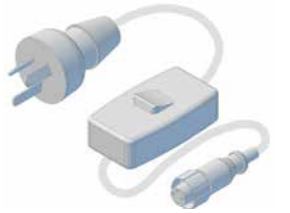

Connection Leads & Chargers

USB to USBC 3M Charging Cable

Code	Pack Size	Size	Colours	Specifications
AMBTCC3	1 pc	3m	White	Compatible with Bluetooth battery motor

3 Wire Connection Lead

Code	Pack Size	Size	Colours	Specifications
NCL3WI	1 pc	2.0 m	White	compatible with W, EL & R internal motors

3 Wire Connection Lead With Plug

Code	Pack Size	Size	Colours	Specifications
NCL3WIPL	1 pc	2.0 m	White	Compatible with R, EL motors

4 Wire Connection Lead

Code	Pack Size	Size	Colours	Specifications
NCL4WI	1 pc	2.0 m	White	Compatible with S motors

3 Wire Test Lead

Code	Pack Size	Size	Colours	Specifications
NTL3WI	1 pc	2.0 m	White	Compatible with R, EL motors

4 Wire Test Lead

Code	Pack Size	Size	Colours	Specifications
NTL4WI	1 pc	2.0 m	White	Compatible with S motors

Battery Charger

Code	Pack Size	Size	Colours	Specifications
AMBC	1 pc	3 metres	White	Compatible with SOL motors

Charging Extension Lead

Code	Pack Size	Size	Colours	Specifications
AMEXT15	1 pc	1.5 m	White	Compatible with SOL motors

Solar Panel

Code	Pack Size	Size	Colours	Specifications
AMSOLPAN	1 pc	---	---	Compatible with SOL motors

Drive & Crown Adaptors

Drive & Crown Adaptor - 25mm Motor & 38mm Tube

Code	Pack Size	Size	Colours	Specifications
AM2538	10 pcs	25mm to 38mm	Black	Compatible with BT & SOL motors Compatible with JAI 38mm tube