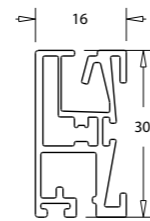

Side Channel Back Profile

Code	Pack Size	Size	Colours	Specifications
CASSCB	6 lens	5.8m	Clear Anodised, Mill Finish, Satin Black, Gloss White	Only needed for face fix