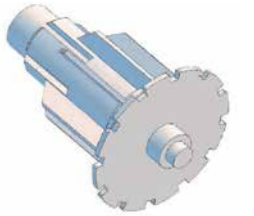

38mm Insert System Idler

Code	Pack Size	Size	Colours	Specifications
R02II	10 pcs	38mm	Black, Grey, Ivory, White	Compatible with 38mm tube Compatible with 45mm tube with a 38mm to 45mm adaptor