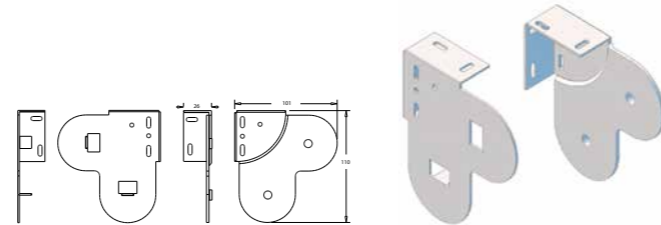

R02 Double Brackets

Code	Pack Size	Size	Colours	Specifications
R02ILDBLL	10 Sets	38mm	Black, Grey, Ivory, White	Left/Left control