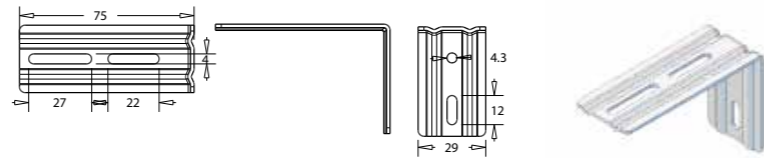

Vertical Brackets

Ceiling Clip Bracket

Code	Pack Size	Size	Colours	Specifications
VCCB	300 pcs & 500pcs	---	Silver, White, White Birch	---

Face Fix Brackets

Code	Pack Size	Size	Colours	Specifications
V17	50 pcs	85 to 115mm	Black, Grey, White, White Birch	---