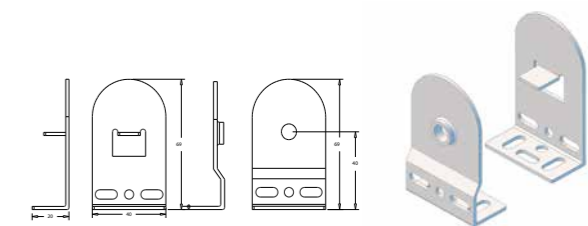

R02 Radian Brackets & Covers

R02 Single Brackets

Code	Pack Size	Size	Colours
R02IBK38	10 Sets	38mm	Black, Grey, Ivory, White

R02 Single Bracket Covers

Code	Pack Size	Size	Colours	Specifications
R02IC38	10 Sets	38mm	Black, Grey, Ivory, White	---