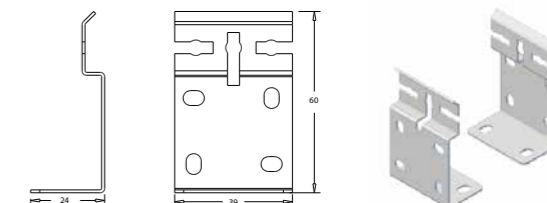

Spring Motor Brackets

63mm Spring Motor Bracket

Code	Pack Size	Size	Colours	Specifications
R165	100prs	Small	Silver	Zinc plated steel