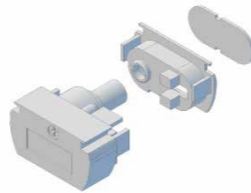

Cord Control Units