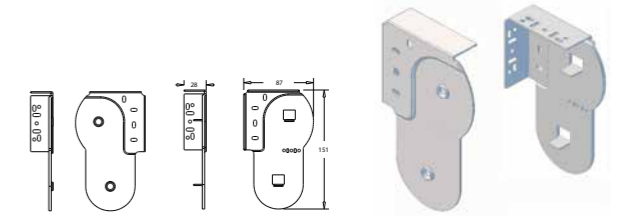

R02 Single Linking Brackets - Raise Together

Code	Pack Size	Size	Colours	Specifications
R02IBKJ3838	10 Sets	38mm	Black, Grey, Ivory, White	Raise blinds together Cut back: 20mm

R02 Extension Linking Brackets - Raise Together

Code	Pack Size	Size	Colours	Specifications
R02IBKEJ3838	10 Sets	38mm	Black, Grey, Ivory, White	Raise blinds together Cut back: 22mm

R02 Joining Brackets - Raise Independently

Code	Pack Size	Size	Colours	Specifications
R02IBKM3838	10 Sets	38mm	Black, Grey, Ivory, White	Raise blinds separately Cut back: 22mm

R02 Extension Joining Brackets - Raise Independently

Code	Pack Size	Size	Colours	Specifications
R02IBKEM3838	10 Sets	38mm	Black, Grey, Ivory, White	Raise blinds separately Cut back: 20mm

R02 Slim Double Brackets