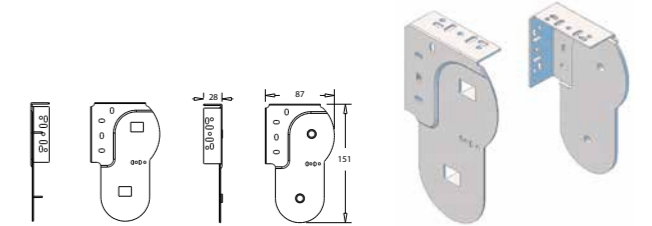

R02 Slim Double Brackets

Code	Pack Size	Size	Colours	Specifications
R02ISDB38LL	10 Sets	38mm	Black, Grey, Ivory, White	2 x Left controls

R02 Slim Double Bracket Covers