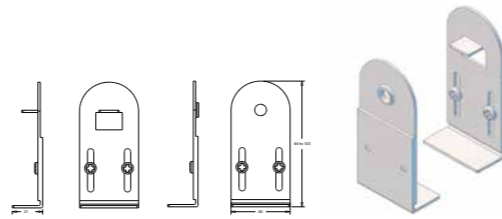

R02 Extension Bracket

Code	Pack Size	Size	Colours	Specifications
R02IBKE38	10 Sets	38mm	Black, Grey, Ivory, White	---