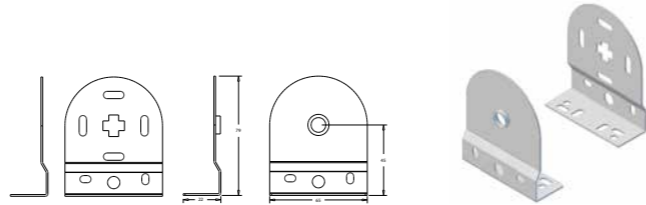

45mm Mounting Brackets

45m Standard Mount Brackets

Code	Pack Size	Size	Colours	Specifications
R01BK45	10 prs	45 mm	White, Black, Grey, Ivory, Beige	---

45mm Extension Mounting Brackets

Code	Pack Size	Size	Colours	Specifications
R01BK45E	10 prs	45 mm	White, Black, Grey, Ivory, Beige	---