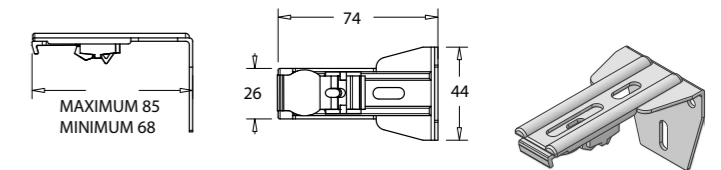

Face Fix Clip Bracket Pre Assembled

Code	Pack Size	Size	Colours	Specifications
CTU06FW	100 sets	---	White	---