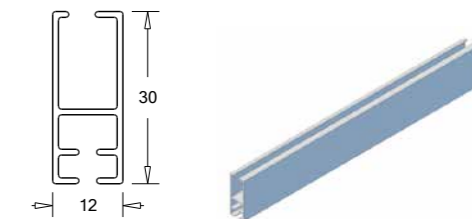

Tear Drop Base Bar Applicator

Code	Pack Size	Specifications
R313	1 pc	---

Rectangular Base Bar

Code	Pack Size	Colours	Specifications
RBB	10 Lens	Clear Anodised, Gloss White, River Gum, Satin Black, Shoji White, White, White Birch	5.5m lengths

Rectangular Base Bar Caps

Code	Pack Size	Colours	Specifications
RBBC	100 prs	Black, Grey, River Gum, Shoji White, White, White Birch	---