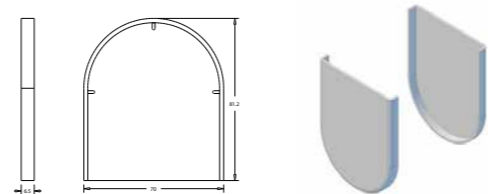

45mm Mounting Bracket Cover

Code	Pack Size	Size	Colours	Specifications
R0145C	10 prs	45 mm	White, Black, Grey, Ivory, Beige	---