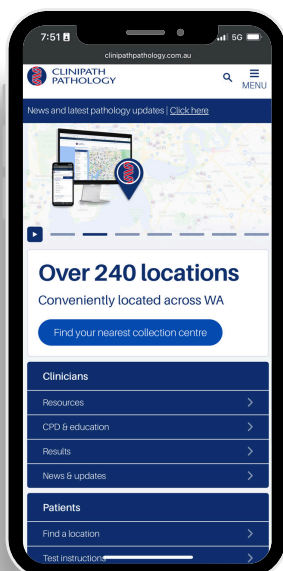

YOUR TRUSTED
PATHOLOGY
PARTNER

Stay up to date with us by visiting us online!

 clinipathpathology.com.au

Explore our services:

Accessing results

Requesting pathology

Test-specific information

Pathology news & updates

Patient resources

Speciality services

CPD, education & events

Follow us on our social channels for the latest news!

[company/clinipath-pathology-services](https://www.linkedin.com/company/clinipath-pathology-services)

[clinipathpathologywa](https://www.facebook.com/clinipathpathologywa)