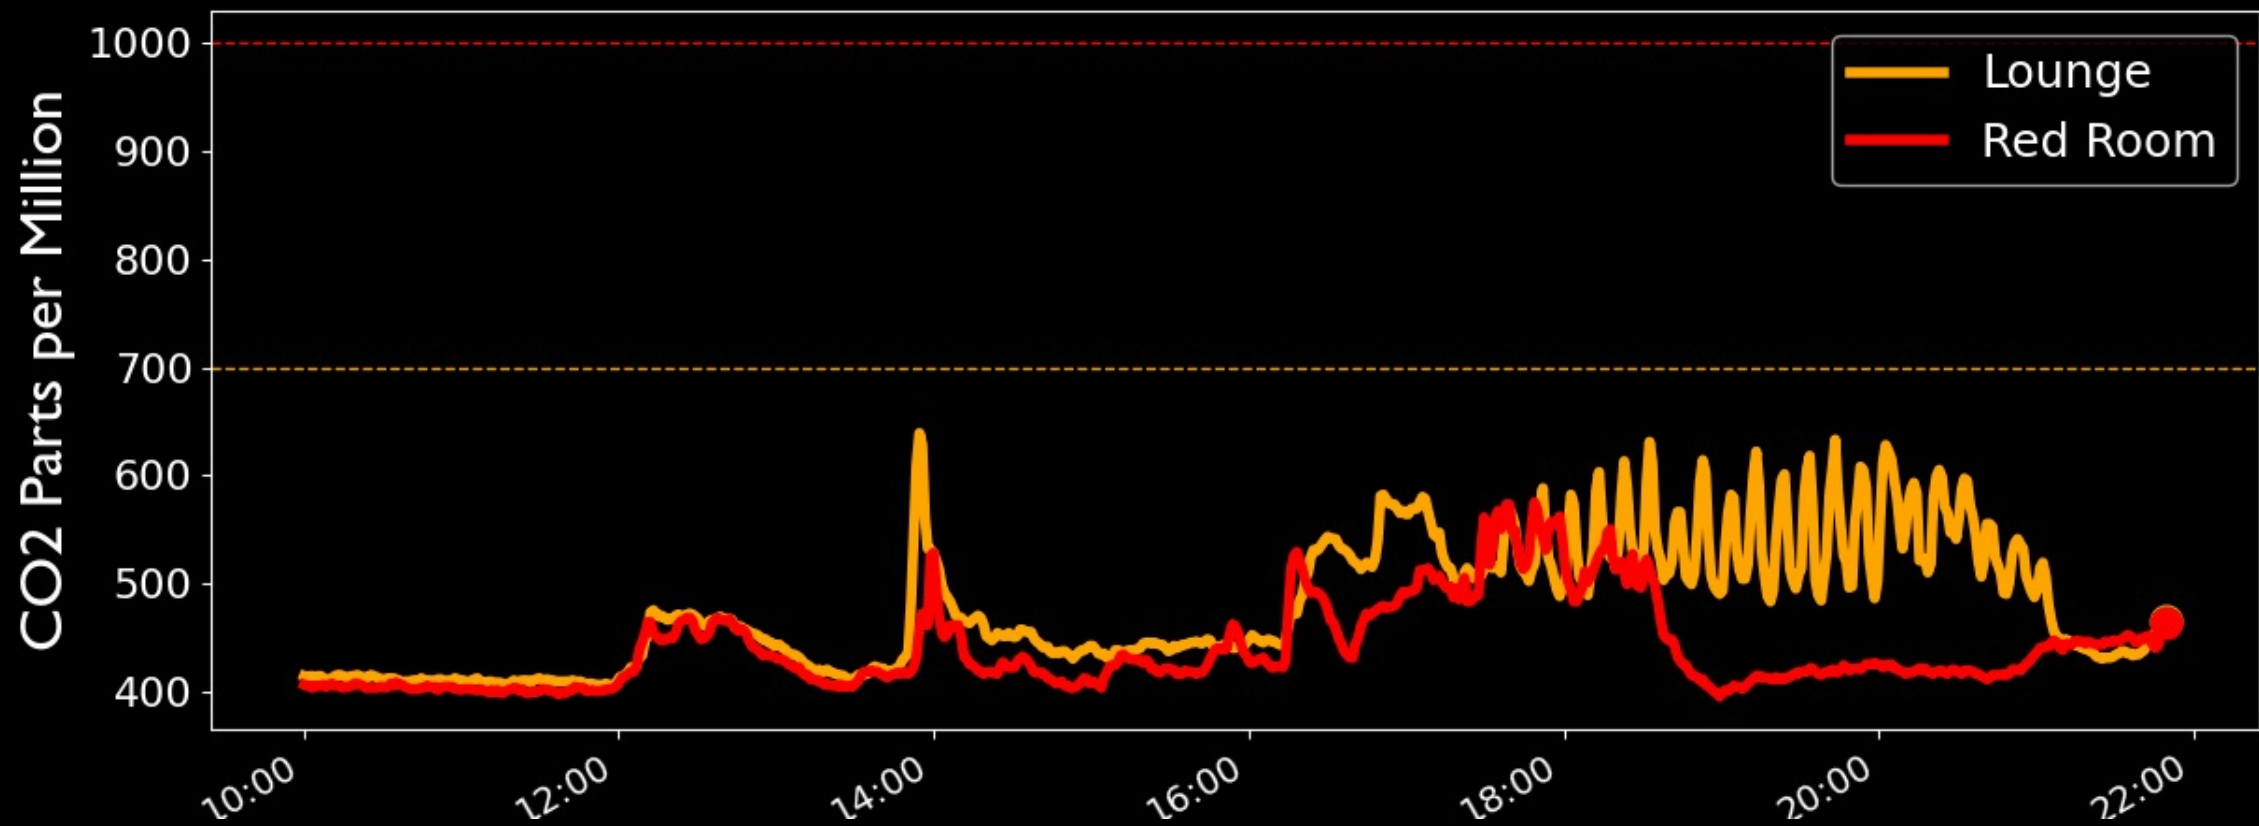

£49m on CO2 Monitors for UK Schools (@CC14_CC14)

Thread

Cat in the Hat 🐱 🎩 🇬🇧
@CC14_CC14

I want to tell you a little story about the fiasco of CO2 monitors & air purifiers for school classrooms.

It's a rather depressing tale about a massive wasted opportunity, so please bear with me as I've tried to pull everything together into one thread...

Indoor Air Quality

Indoor Air Quality

Adjusting to an influx...

Twitter and Mastodon Bots

The image shows two social media profiles side-by-side. On the left is a Twitter profile for 'HZ_CO2' (@hz_co2), which is a bot. The profile bio states 'Hashigo Zake's CO2 readings' and 'Joined July 2022'. It has 0 following and 45 followers. Below the profile are three tweets, each reporting an average CO2 reading over 60 minutes. The tweets are: 1) 499.4 ppm at 56m, 2) 587.2 ppm at 1h, and 3) 669.6 ppm at 2h. On the right is a Mastodon profile for 'The Hashigo Zake CO2 Bot' (@hz_co2@botsin.space), also a bot. It has 2.1K posts, 0 following, and 8 followers. It was joined on Nov 20, 2022. Below the profile are three posts, each reporting an average CO2 reading over 60 minutes: 1) 496.9 ppm at 23:03 on 21/02/2023, 2) 574.5 ppm at 22:03 on 21/02/2023, and 3) 669.6 ppm at 21:03 on 21/02/2023.