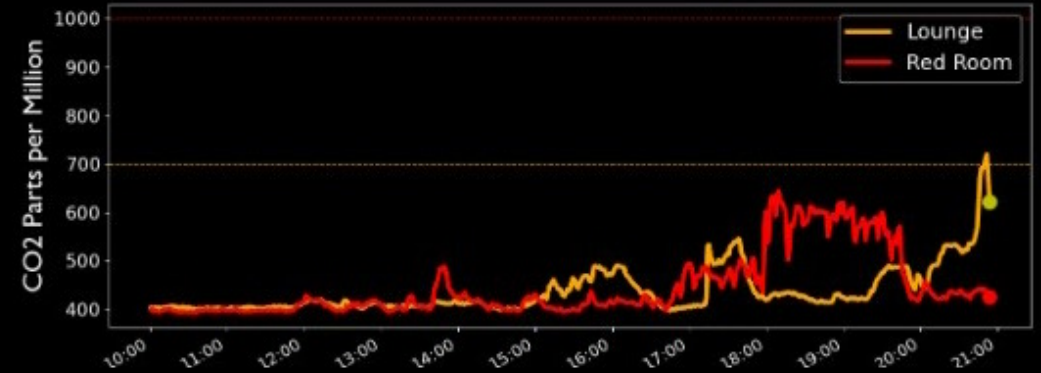

£49m on CO2 Monitors for UK Schools (@CC14_CC14)

Thread

Cat in the Hat 🐱 🎩 🇬🇧
@CC14_CC14

I want to tell you a little story about the fiasco of CO2 monitors & air purifiers for school classrooms.

It's a rather depressing tale about a massive wasted opportunity, so please bear with me as I've tried to pull everything together into one thread...

Indoor Air Quality

Indoor Air Quality

Adjusting to an influx...

Twitter and Mastodon Bots

The image shows two social media profiles side-by-side. On the left is a Twitter profile for 'HZ_CO2' (@hz_co2), which is a bot. The profile bio states 'Hashigo Zake's CO2 readings' and 'Joined July 2022'. It has 0 following and 45 followers. Below the profile are three tweets, each reporting an average CO2 reading over 60 minutes. The tweets are: 1) 499.4 ppm at 56m, 2) 587.2 ppm at 1h, and 3) 669.6 ppm at 2h. On the right is a Mastodon profile for 'The Hashigo Zake CO2 Bot' (@hz_co2@botsin.space), also a bot. It has 2.1K posts, 0 following, and 8 followers. It was joined on Nov 20, 2022. Below the profile are three posts, each reporting an average CO2 reading over 60 minutes: 1) 496.9 ppm at 23:03 on 21/02/2023, 2) 574.5 ppm at 22:03 on 21/02/2023, and 3) 669.6 ppm at 21:03 on 21/02/2023.