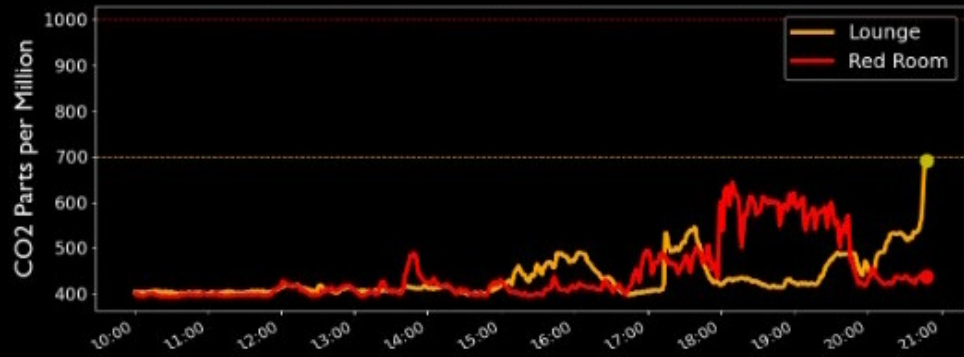

£49m on CO2 Monitors for UK Schools (@CC14_CC14)

Thread

Cat in the Hat 🐱 🎩 🇬🇧
@CC14_CC14

I want to tell you a little story about the fiasco of CO2 monitors & air purifiers for school classrooms.

It's a rather depressing tale about a massive wasted opportunity, so please bear with me as I've tried to pull everything together into one thread...

Indoor Air Quality

Indoor Air Quality

Adjusting to an influx...

Twitter and Mastodon Bots

The image shows two social media profiles side-by-side. On the left is a Twitter profile for 'HZ_CO2' (@hz_co2), which is a bot. The profile bio states 'Hashigo Zake's CO2 readings' and 'Joined July 2022'. It has 0 following and 45 followers. Below the profile are three tweets, each reporting an average CO2 reading over 60 minutes. The tweets are: 1) 499.4 ppm at 56m, 2) 587.2 ppm at 1h, and 3) 669.6 ppm at 2h. On the right is a Mastodon profile for 'The Hashigo Zake CO2 Bot' (@hz_co2@botsin.space), also a bot. It has 2.1K posts, 0 following, and 8 followers. It was joined on Nov 20, 2022. Below the profile are three posts, each reporting an average CO2 reading over 60 minutes: 1) 496.9 ppm at 23:03 on 21/02/2023, 2) 574.5 ppm at 22:03 on 21/02/2023, and 3) 669.6 ppm at 21:03 on 21/02/2023.