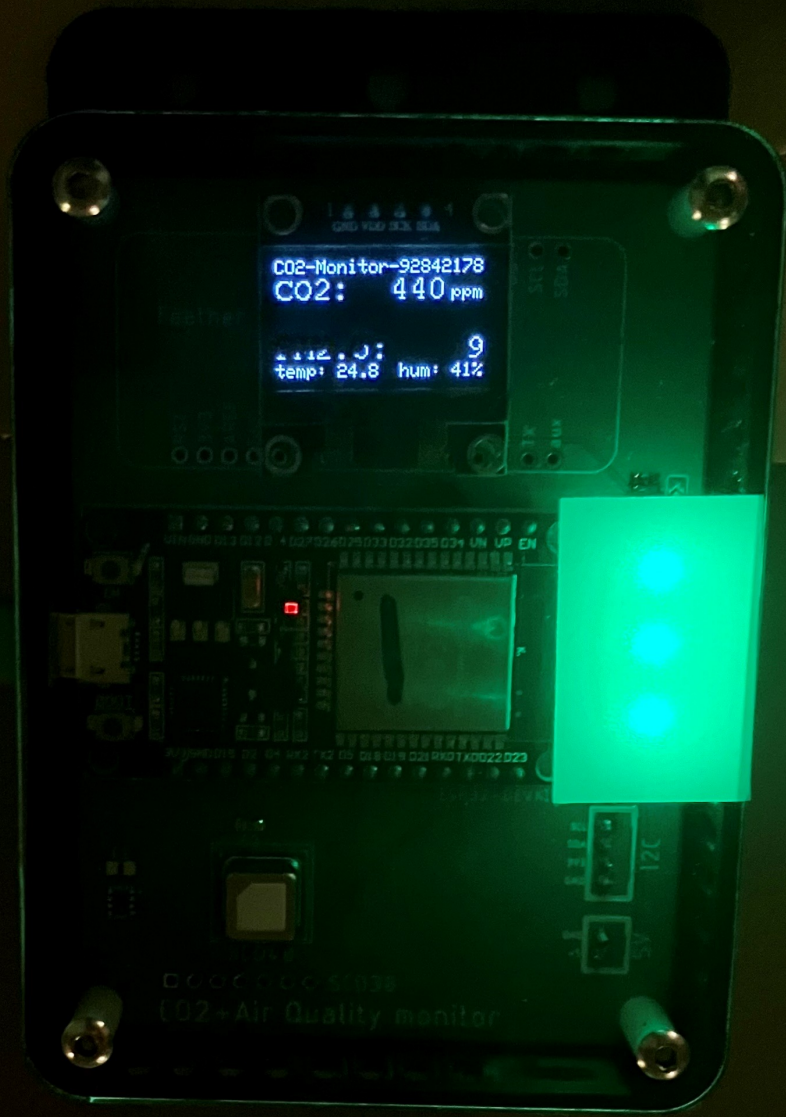

Air Purification, Ventilation, CO2 Monitoring

Wall-mounted Corsi Rosenthal Box Construction

CO2-Monitor-92842178
CO2: 440 ppm
temp: 24.8 hum: 41%

CO2-Air Quality monitor

ON TAP

Kererū Ordinary Bitter
Bitter 3.8% ABV
300ml/473ml - \$10.5/\$13.5

Kereru The Roundest Boi
Hazy Session IPA 4.5% ABV
300ml/473ml - \$10/\$13

Kererū For Great Justice Porter
Coconut Porter 4.5% ABV
300ml/473ml - \$10/\$13

Whistling Sisters Stonefruit Sour
Sour 4.9% ABV
300ml/473ml - \$10/\$12.5