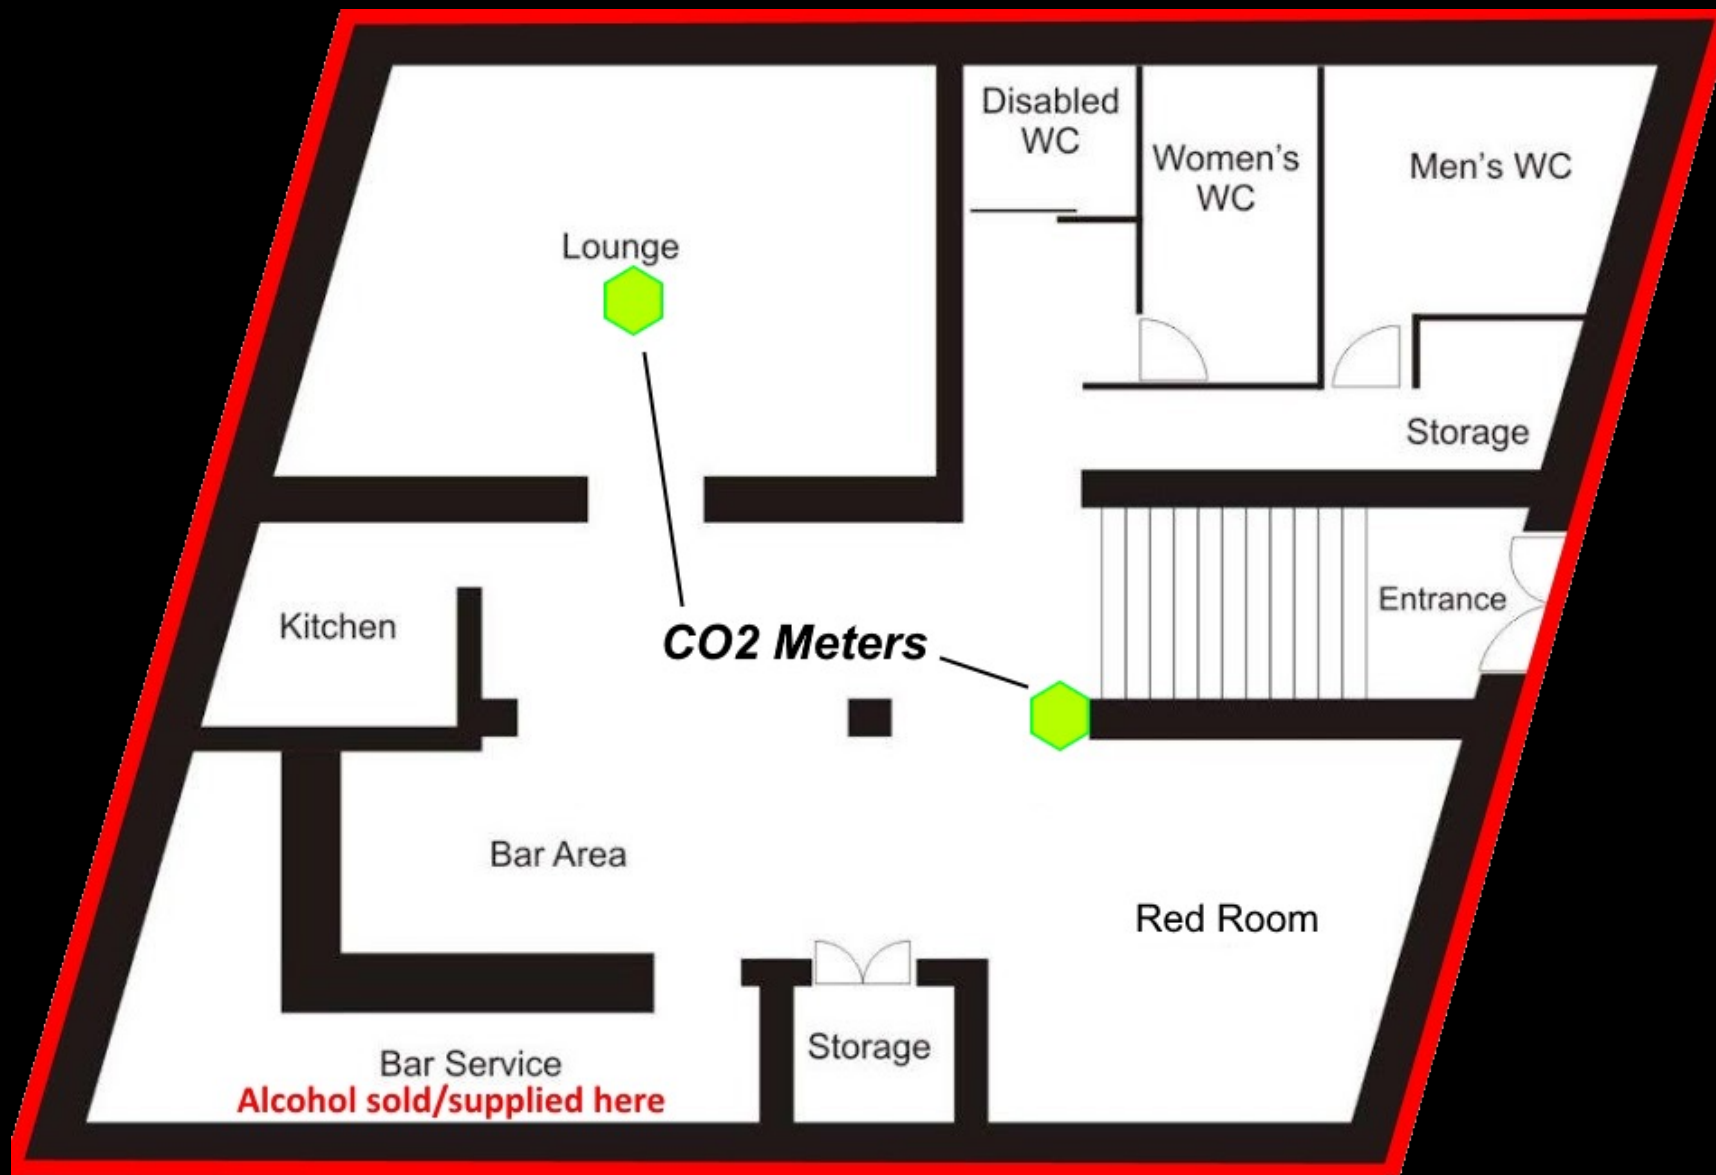

Air Purification, Ventilation, CO2 Monitoring

Wall-mounted Corsi Rosenthal Box Construction

CO2-Monitor-92842178
CO2: 440 ppm
temp: 24.8 hum: 41%

CO2-Air Quality monitor

ON TAP

Kererū Ordinary Bitter
Bitter 3.8% ABV
300ml/473ml - \$10.5/\$13.5