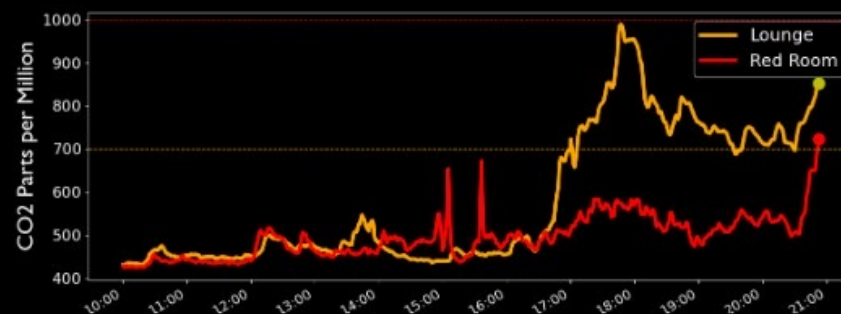

Indoor Air Quality

18.9°C

overnight morning afternoon evening
8:53pm

24	Johnsonville	Overdue
AX	Wgtn Station	2 mins
1	Churton Park	8:56pm
3	Wgtn Station	4 mins
12	Wgtn Station	4 mins
3	Wgtn Station	5 mins
1	Island Bay	6 mins
27	Wgtn Station	6 mins
52	Johnsonville	7 mins
2	Karori	7 mins
3	Lyll Bay	8 mins
2	Seatoun	8 mins
29	Wgtn Station	9:06pm
2	Miramar	19 mins
12	Strathmore Pk	20 mins
1	Island Bay	21 mins
1	Grenada Vlg	9:16pm