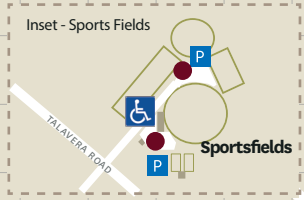

Parking Map

- Legend**
- Accessible parking
 - General Zone 1
 - General Zone 2
 - General Zone 3
 - Staff only
 - Chancellery Staff Only
 - Approved staff & students only
 - Reserved
 - Sportsfields & North 3
 - Motorcycle parking free in dedicated bays only
 - Ticket Machine
 - Electric Vehicle Charging Bays
 - Metro stop