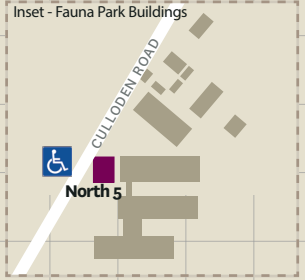

Parking Map

- Legend**
- Accessible parking
 - General Zone 1
 - General Zone 2
 - General Zone 3
 - Staff only
 - Chancellery Staff Only
 - Approved staff & students only
 - Reserved
 - Sportsfields & North 3
 - Motorcycle parking free in dedicated bays only
 - Ticket Machine
 - Electric Vehicle Charging Bays
 - Metro stop