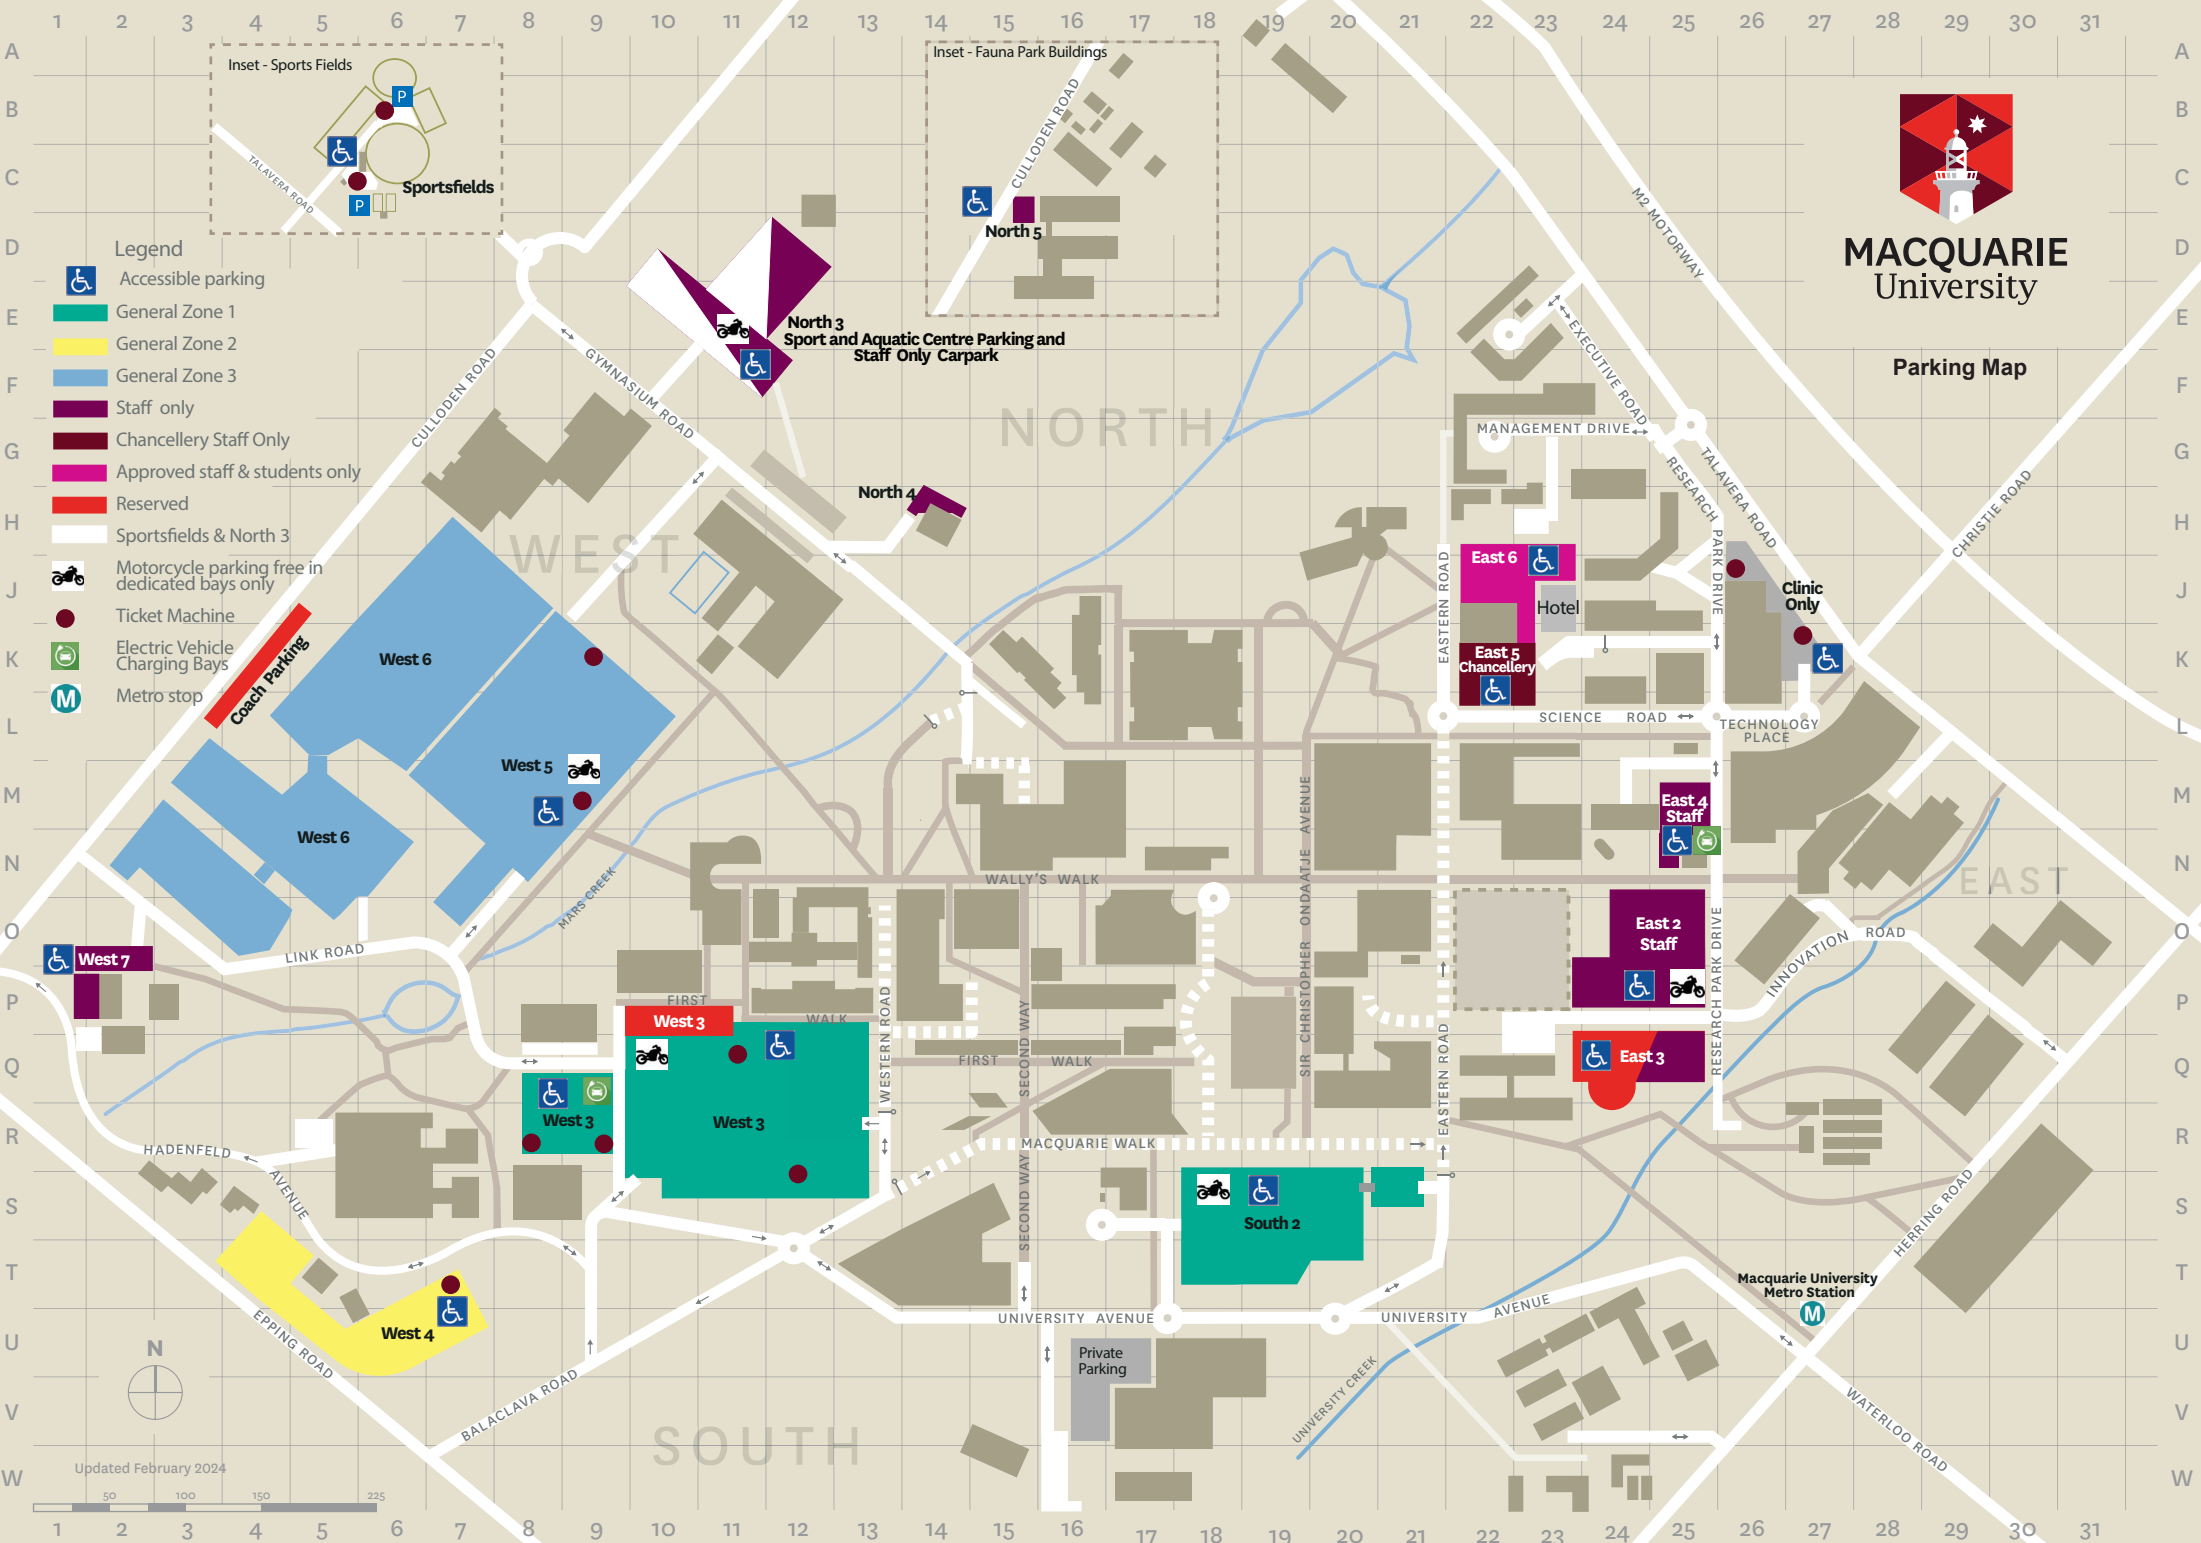

Parking Map

- Legend**
- Accessible parking
 - General Zone 1
 - General Zone 2
 - General Zone 3
 - Staff only
 - Chancellery Staff Only
 - Approved staff & students only
 - Reserved
 - Sportsfields & North 3
 - Motorcycle parking free in dedicated bays only
 - Ticket Machine
 - Electric Vehicle Charging Bays
 - Metro stop