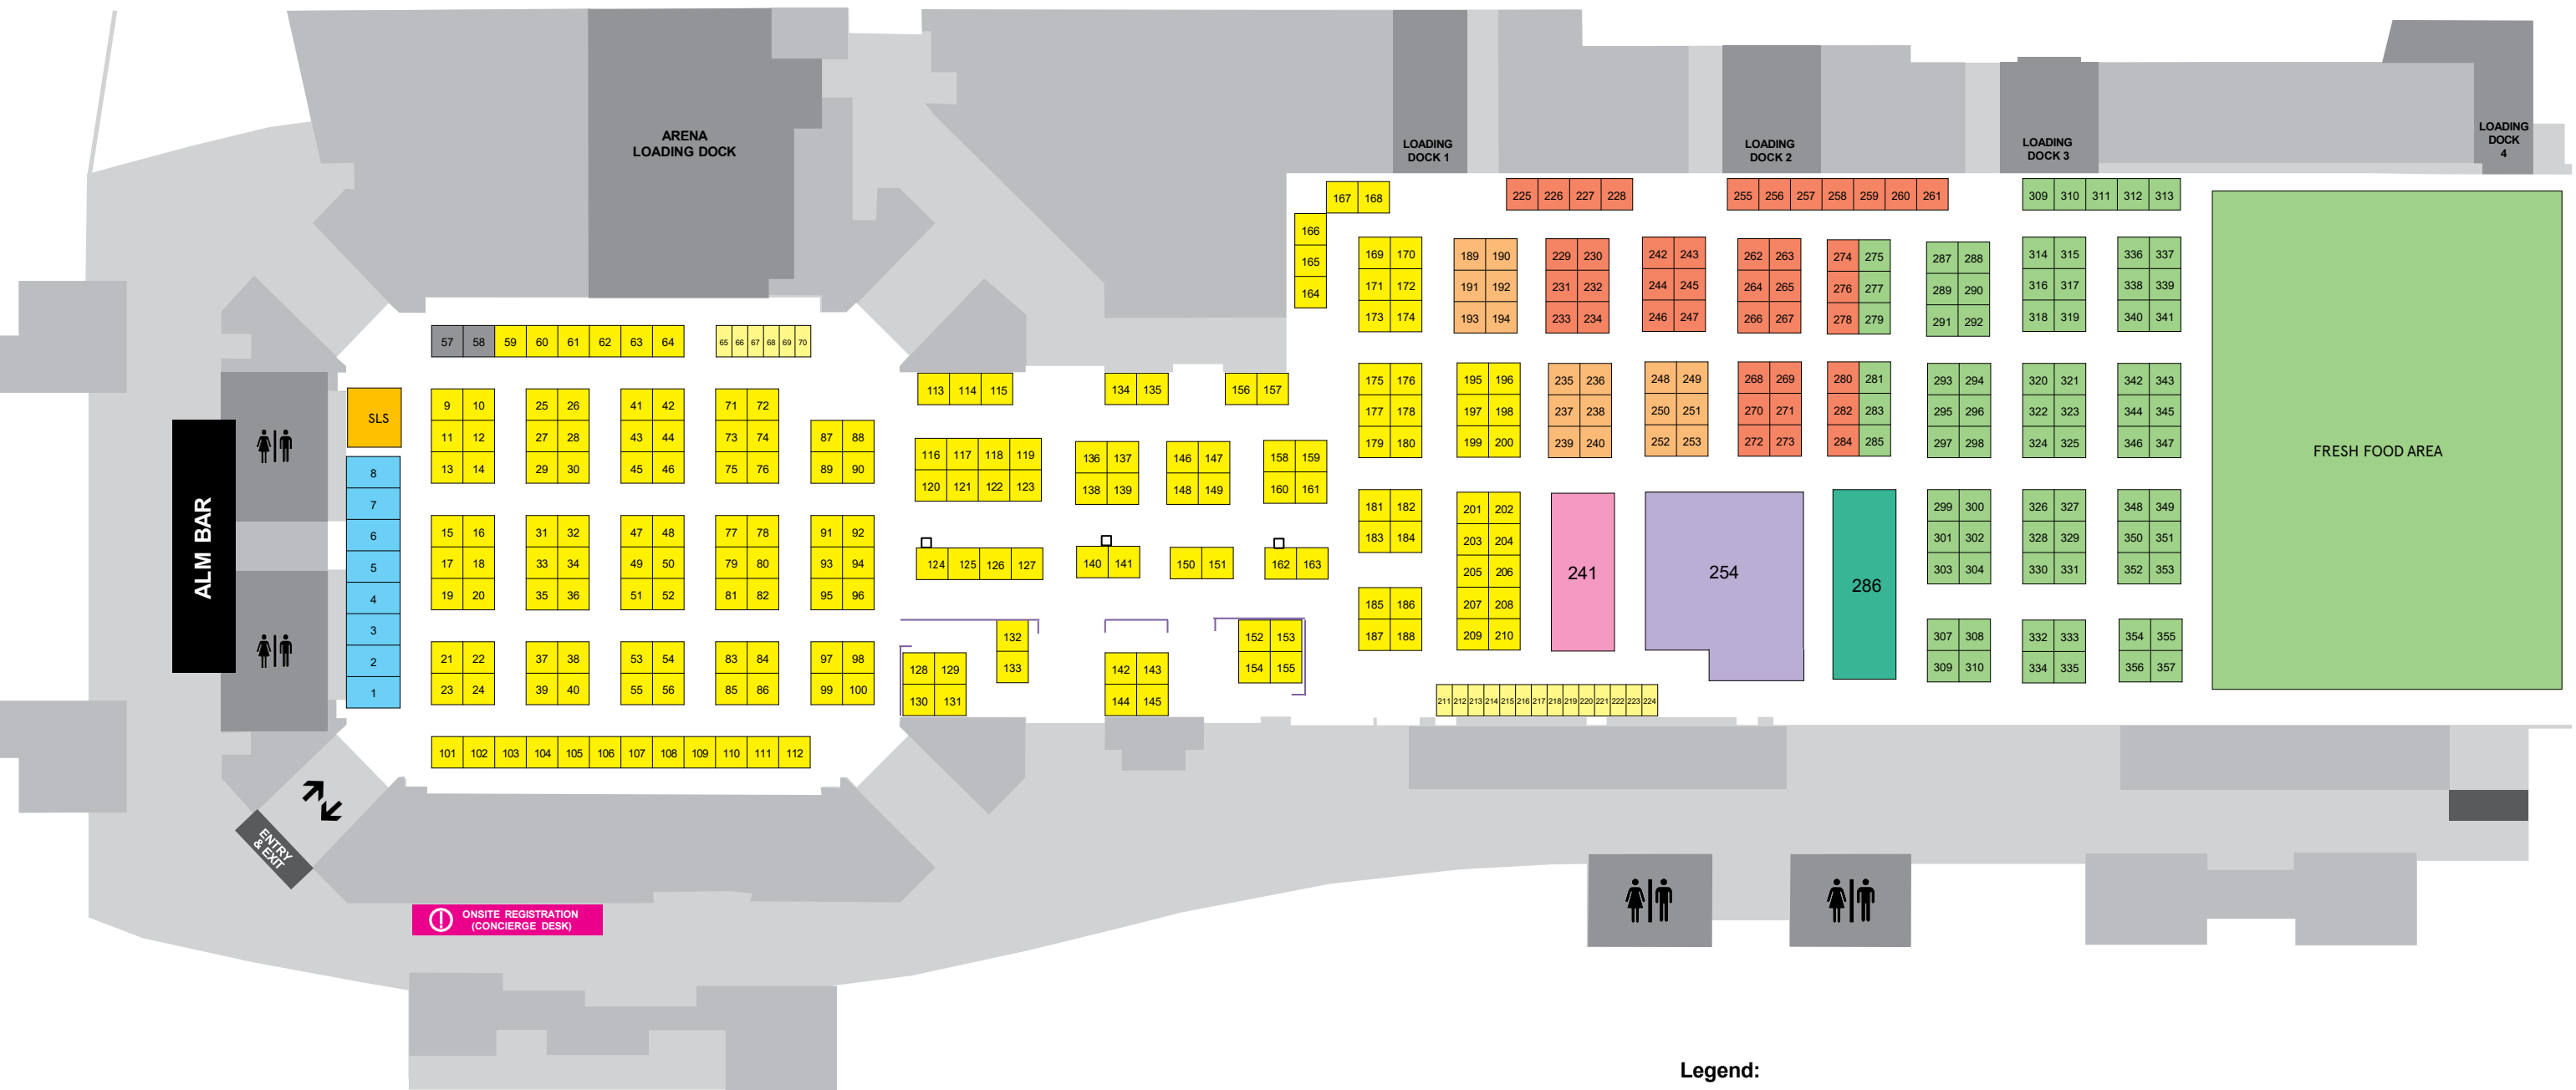

Metcash
FOOD EXPO
 2025
 YOU CAN'T BEAT LOCAL

- Legend:**
- Perishable
 - ALM
 - Grocery
 - Sorted/Campbells
 - IGA Services
 - Grocery ½ Booth
 - Metcash Private Label
 - Retail Development
 - Tech and Financial
 - Fresh Food
 - Supplier Led Sessions (SLS)