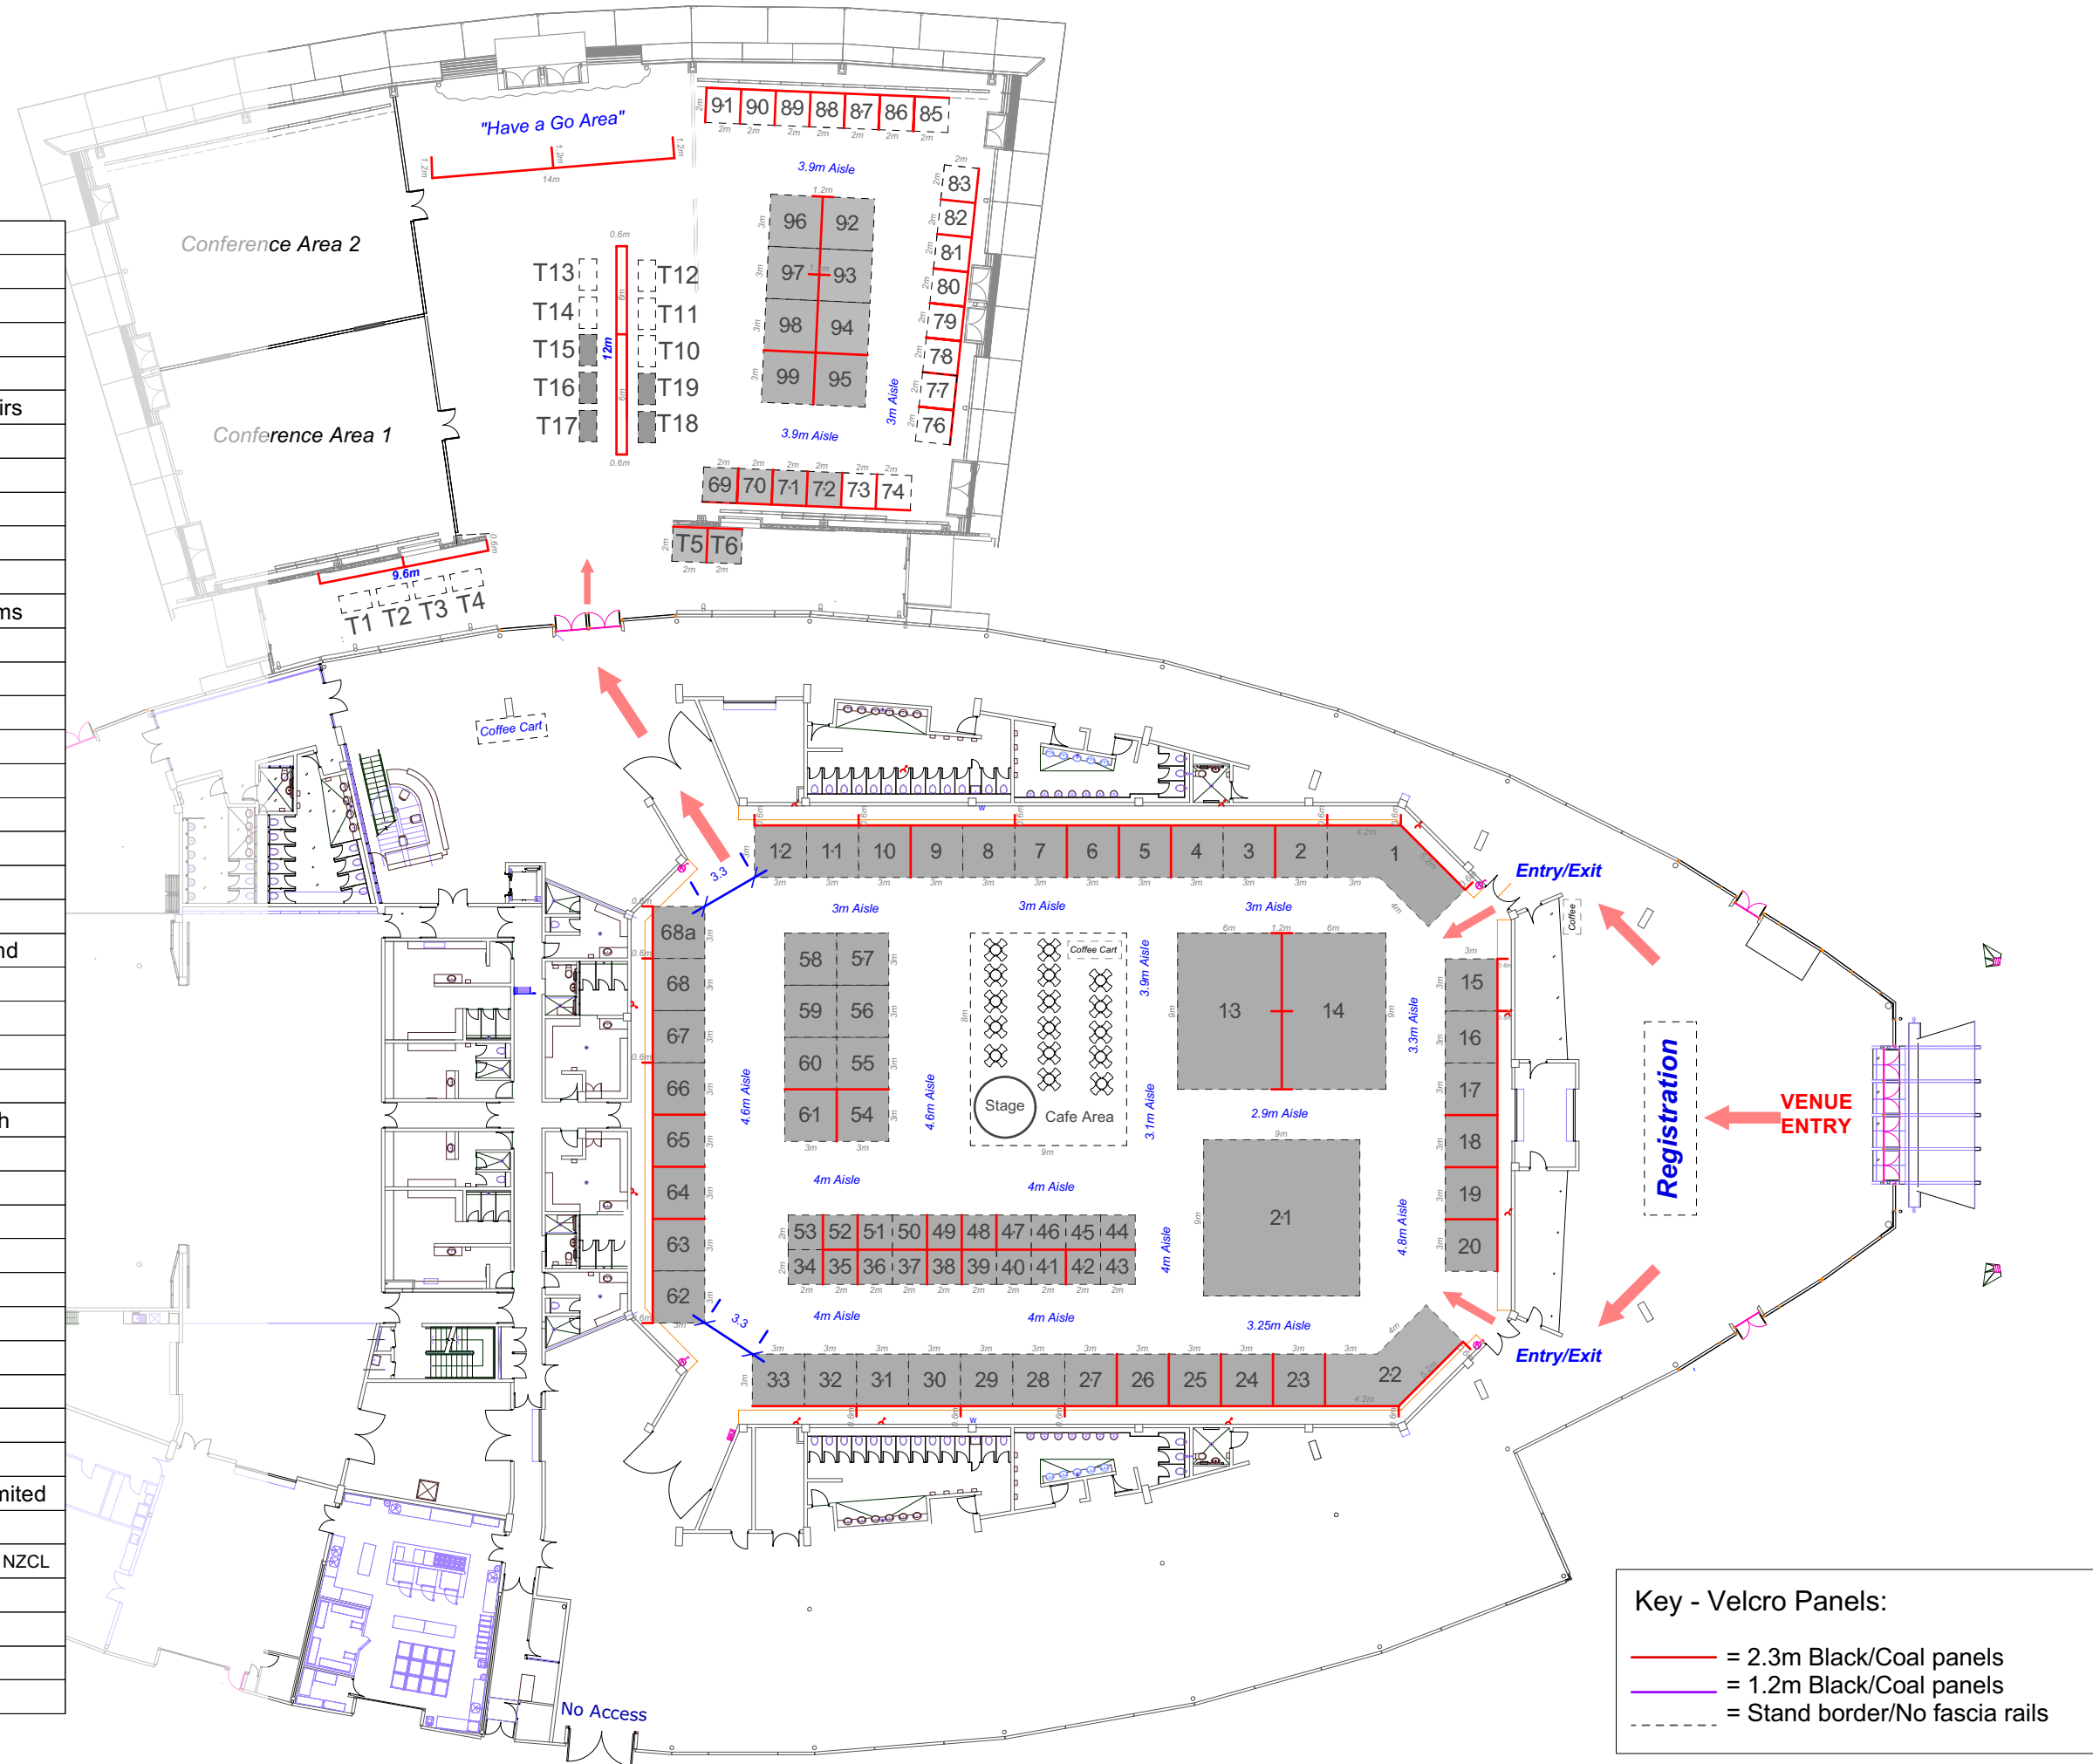

Booth Number	Client
1 - 2	Morton and Perry
3 - 4	Wheel Adventures
14 - 17	Cubro
5	Te Wana Ltd
6	Melrose Kiwi Concept Chairs
7 - 9	Medix 21
10 - 12	C1 South
13	Pride Mobility Products
18	Mobility Centre
19	Sensory Corner
20	Complete Mobile Bathrooms
21	Medifab
22	Active Healthcare
23	BQ Mobility
24	Healthvision
25	Acorn Stairlifts
26	Arjo
27 - 33	Permobil
35	Avanos
36 - 37	Independent living
38	Link Assistive New Zealand
39 - 41	Rehasense
42 - 43	Beachwheels
44-47	Goldfern Mobility
48 - 49	SA Plumbing Supply
50	Access Community Health
51	TLC4u2
52	Te Pou
54	Reid Technology
55 - 60	Invacare
61	Mobility Supplies
63,62,53,34	Rolapal
64 - 65	WS Medical
66-68	Allied Medical
69	Tuki Design
70	Good Touch
71 - 72	New Zealand ARC Health Limited
92 - 94	Icare Medical Group
96 - 98	Geneva Healthcare, Healthcare NZ, NZCL
95	The Bidet Shop
99	Able Axxess

Exhibition Area

Booth Number	Client
1 - 2	Morton and Perry
3 - 4	Wheel Adventures
14 - 17	Cubro
5	Te Wana Ltd
6	Melrose Kiwi Concept Chairs
7 - 9	Medix 21
10 - 12	C1 South
13	Pride Mobility Products
18	Mobility Centre
19	Sensory Corner
20	Complete Mobile Bathrooms
21	Medifab
22	Active Healthcare
23	BQ Mobility
24	Healthvision
25	Acorn Stairlifts
26	Arjo
27 - 33	Permobil
35	Avanos
36 - 37	Independent living
38	Link Assistive New Zealand
39 - 41	Rehasense
42 - 43	Beachwheels
44-47	Goldfern Mobility
48 - 49	SA Plumbing Supply
50	Access Community Health
51	TLC4u2
52	Te Pou
54	Reid Technology
55 - 60	Invacare
61	Mobility Supplies
63,62,53,34	Rolapal
64 - 65	WS Medical
66-68	Allied Medical
69	Tuki Design
70	Good Touch
71 - 72	New Zealand ARC Health Limited
92 - 94	Icare Medical Group
96 - 98	Geneva Healthcare, Healthcare NZ, NZCL
95	The Bidet Shop
99	Able Axxess

Key - Velcro Panels:

- = 2.3m Black/Coal panels
- = 1.2m Black/Coal panels
- - - = Stand border/No fascia rails