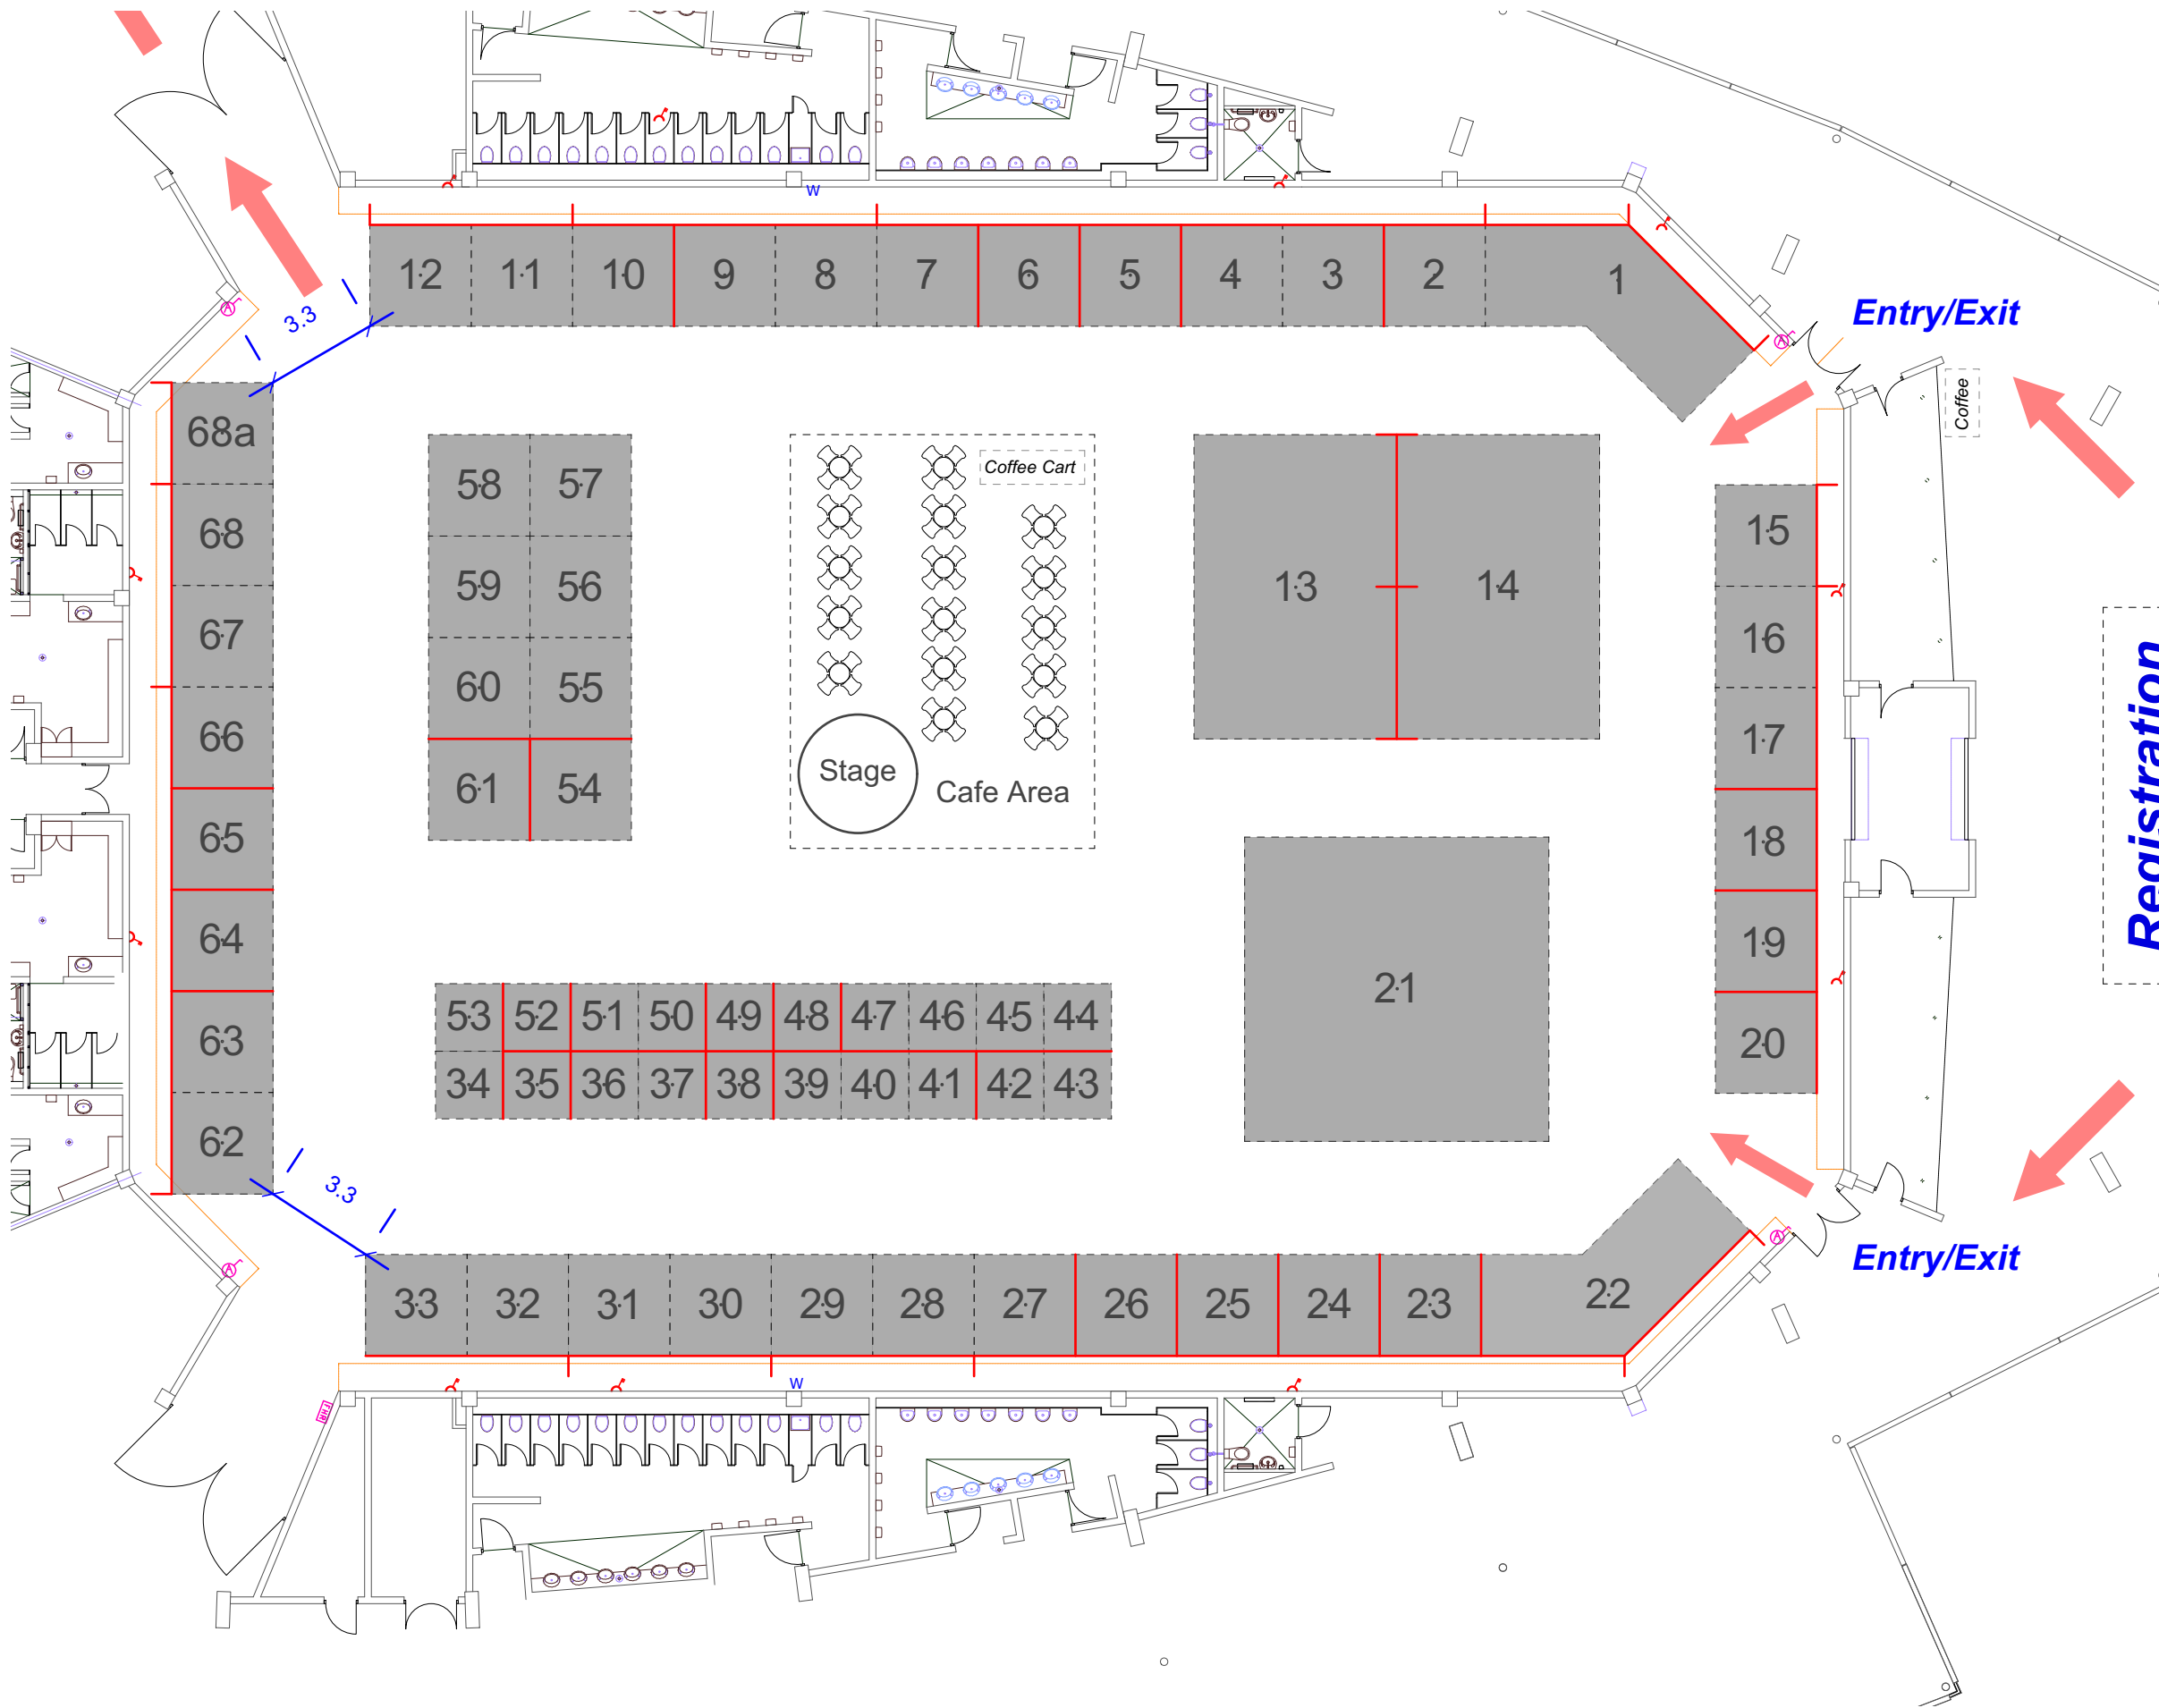

Booth Number	Client
1 - 2	Morton and Perry
3 - 4	Wheel Adventures
14 - 17	Cubro
5	Te Wana Ltd
6	Melrose Kiwi Concept Chairs
7 - 9	Medix 21
10 - 12	C1 South
13	Pride Mobility Products
18	Mobility Centre
19	Sensory Corner
20	Complete Mobile Bathrooms
21	Medifab
22	Active Healthcare
23	BQ Mobility
24	Healthvision
25	Acorn Stairlifts
26	Arjo
27 - 33	Permobil
35	Avanos
36 - 37	Independent living
38	Link Assistive New Zealand
39 - 41	Rehasense
42 - 43	Beachwheels
44-47	Goldfern Mobility
48 - 49	SA Plumbing Supply
50	Access Community Health
51	TLC4u2
52	Te Pou
54	Reid Technology
55 - 60	Invacare
61	Mobility Supplies
63,62,53,34	Rolapal
64 - 65	WS Medical
66-68	Allied Medical
69	Tuki Design
70	Good Touch
71 - 72	New Zealand ARC Health Limited
92 - 94	Icare Medical Group
96 - 98	Geneva Healthcare, Healthcare NZ, NZCL
95	The Bidet Shop
99	Able Axxess

Exhibition Area

Booth Number	Client
1 - 2	Morton and Perry
3 - 4	Wheel Adventures
14 - 17	Cubro
5	Te Wana Ltd
6	Melrose Kiwi Concept Chairs
7 - 9	Medix 21
10 - 12	C1 South
13	Pride Mobility Products
18	Mobility Centre
19	Sensory Corner
20	Complete Mobile Bathrooms
21	Medifab
22	Active Healthcare
23	BQ Mobility
24	Healthvision
25	Acorn Stairlifts
26	Arjo
27 - 33	Permobil
35	Avanos
36 - 37	Independent living
38	Link Assistive New Zealand
39 - 41	Rehasense
42 - 43	Beachwheels
44-47	Goldfern Mobility
48 - 49	SA Plumbing Supply
50	Access Community Health
51	TLC4u2
52	Te Pou
54	Reid Technology
55 - 60	Invacare
61	Mobility Supplies
63,62,53,34	Rolapal
64 - 65	WS Medical
66-68	Allied Medical
69	Tuki Design
70	Good Touch
71 - 72	New Zealand ARC Health Limited
92 - 94	Icare Medical Group
96 - 98	Geneva Healthcare, Healthcare NZ, NZCL
95	The Bidet Shop
99	Able Axxess

Key - Velcro Panels:

- = 2.3m Black/Coal panels
- = 1.2m Black/Coal panels
- - - = Stand border/No fascia rails