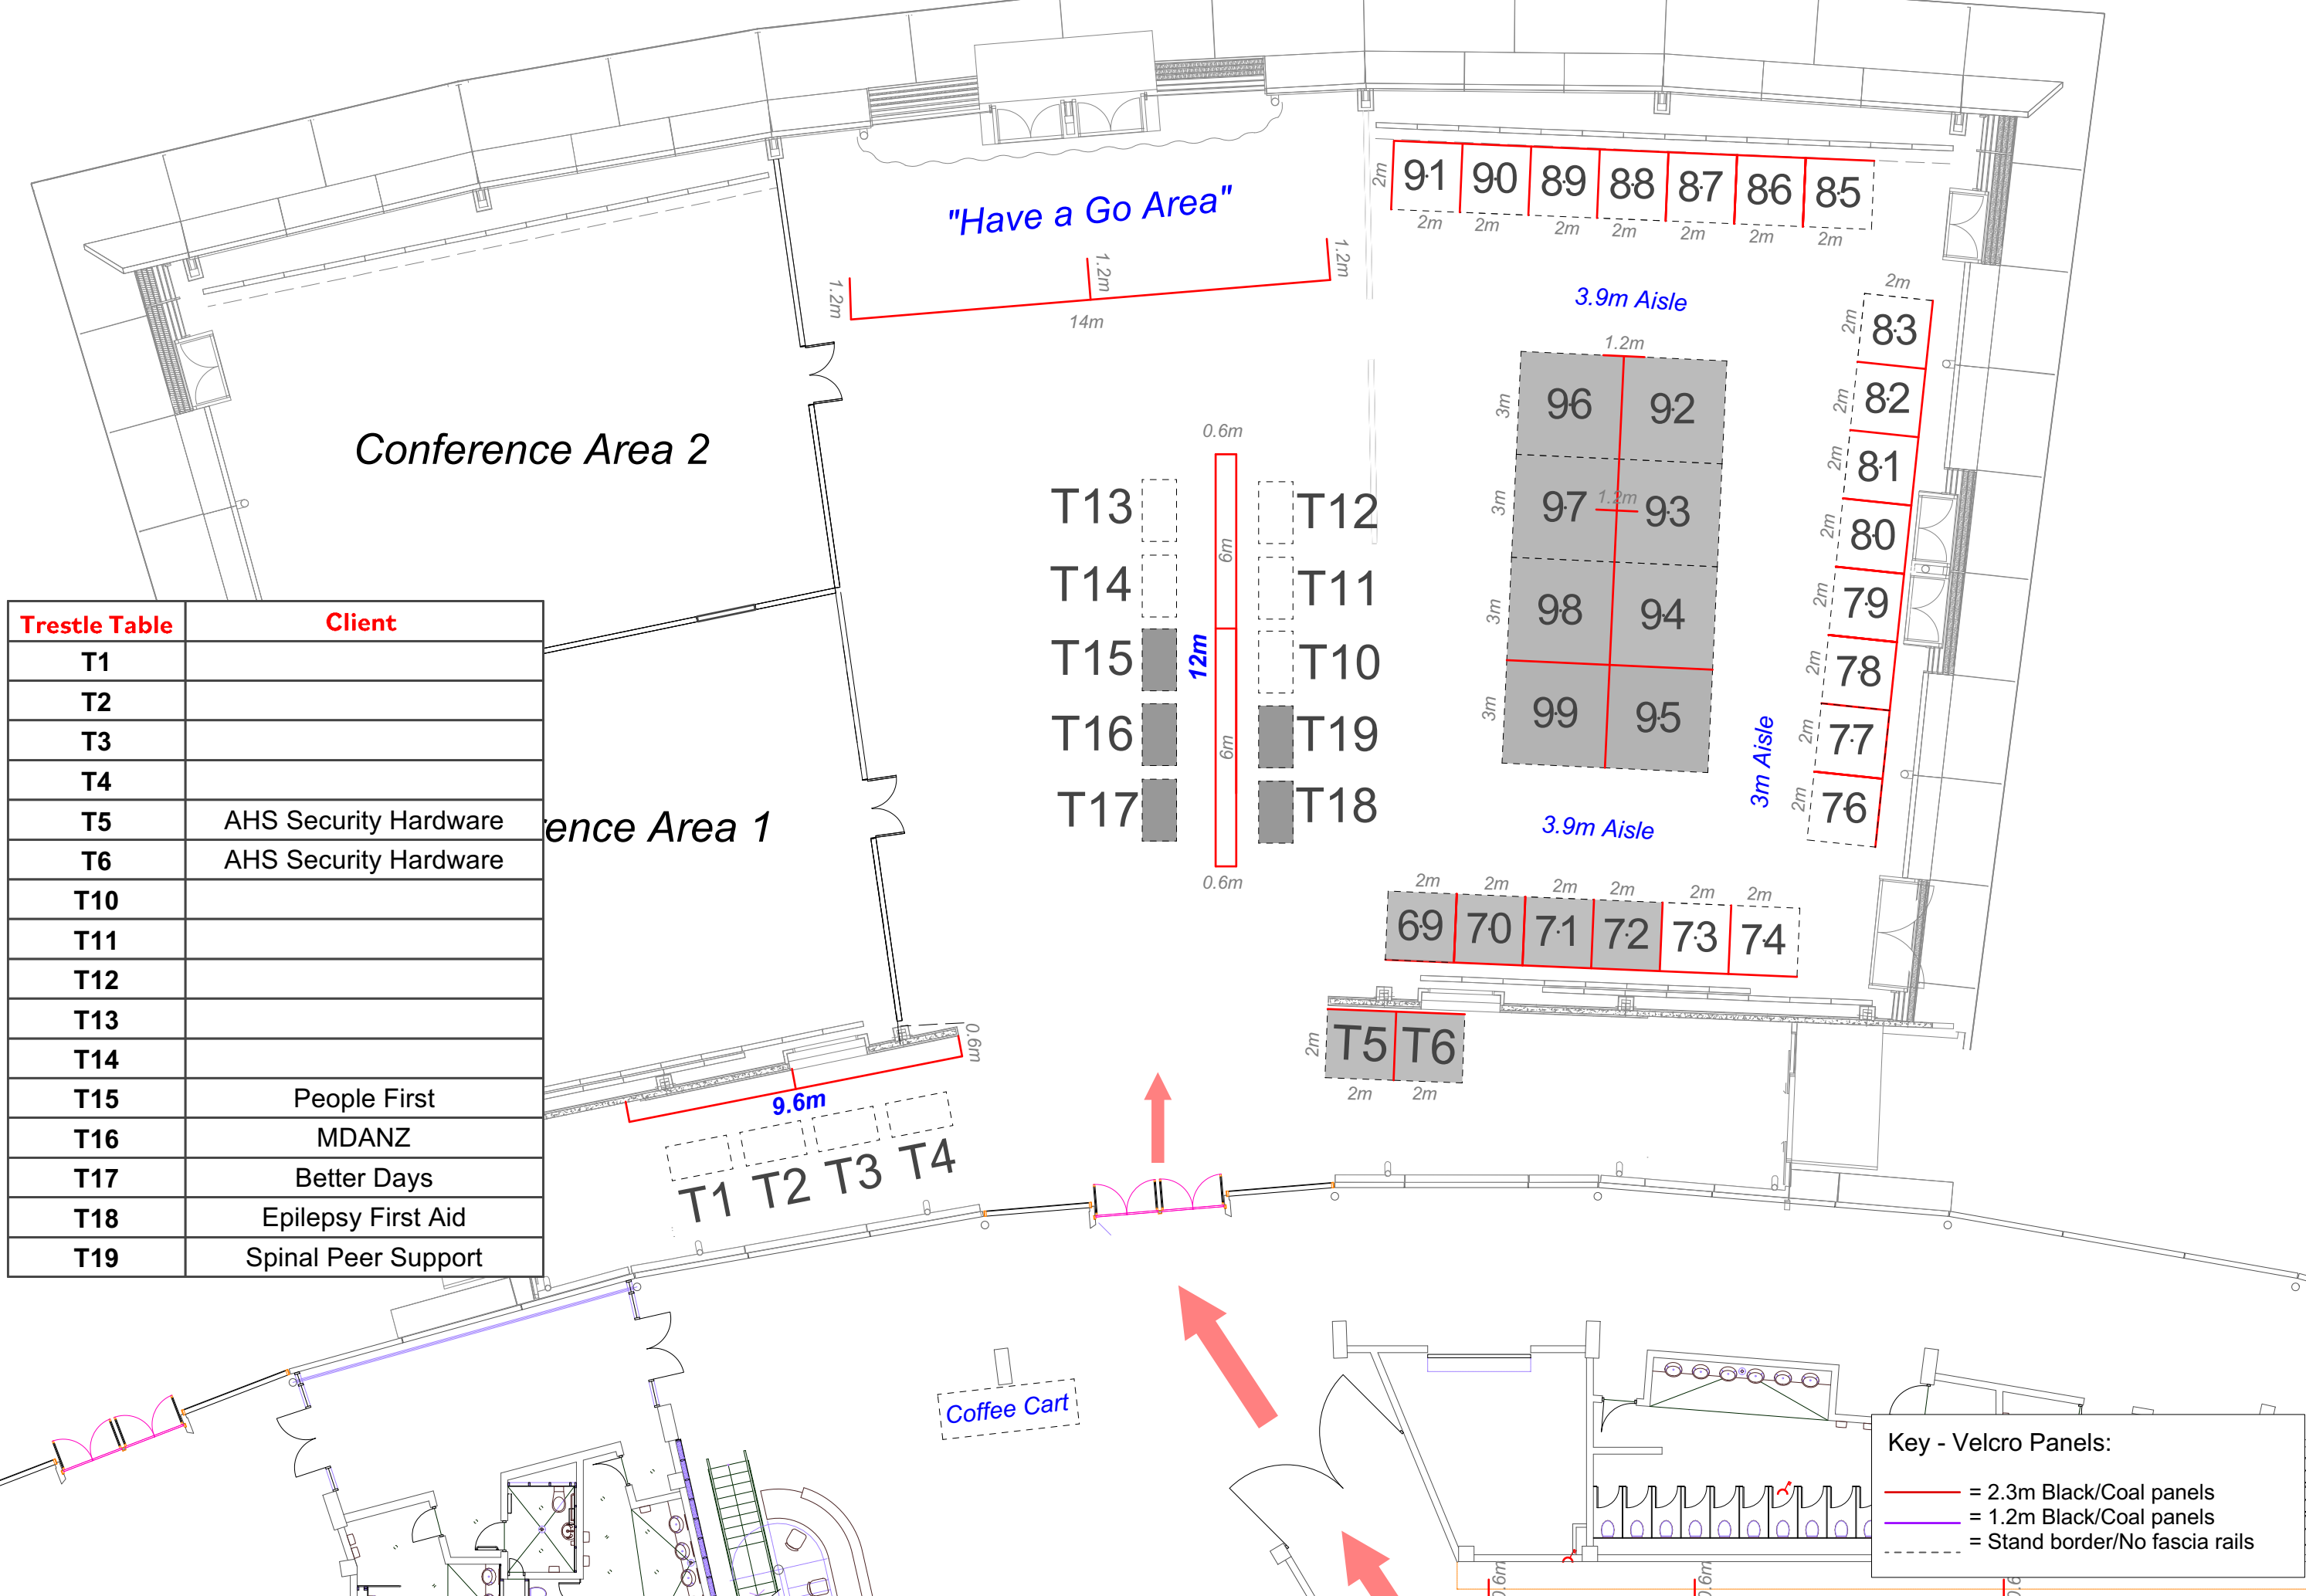

Exhibition Area

Booth Number	Client
1 - 2	Morton and Perry
3 - 4	Wheel Adventures
14 - 17	Cubro
5	Te Wana Ltd
6	Melrose Kiwi Concept Chairs
7 - 9	Medix 21
10 - 12	C1 South
13	Pride Mobility Products
18	Mobility Centre
19	Sensory Corner
20	Complete Mobile Bathrooms
21	Medifab
22	Active Healthcare
23	BQ Mobility
24	Healthvision
25	Acorn Stairlifts
26	Arjo
27 - 33	Permobil
35	Avanos
36 - 37	Independent living
38	Link Assistive New Zealand
39 - 41	Rehasense
42 - 43	Beachwheels
44-47	Goldfern Mobility
48 - 49	SA Plumbing Supply
50	Access Community Health
51	TLC4u2
52	Te Pou
54	Reid Technology
55 - 60	Invacare
61	Mobility Supplies
63,62,53,34	Rolapal
64 - 65	WS Medical
66-68	Allied Medical
69	Tuki Design
70	Good Touch
71 - 72	New Zealand ARC Health Limited
92 - 94	Icare Medical Group
96 - 98	Geneva Healthcare, Healthcare NZ, NZCL
95	The Bidet Shop
99	Able Axxess

Trestle Table	Client
T1	
T2	
T3	
T4	
T5	AHS Security Hardware
T6	AHS Security Hardware
T10	
T11	
T12	
T13	
T14	
T15	People First
T16	MDANZ
T17	Better Days
T18	Epilepsy First Aid
T19	Spinal Peer Support

Key - Velcro Panels:

- = 2.3m Black/Coal panels
- = 1.2m Black/Coal panels
- - - = Stand border/No fascia rails