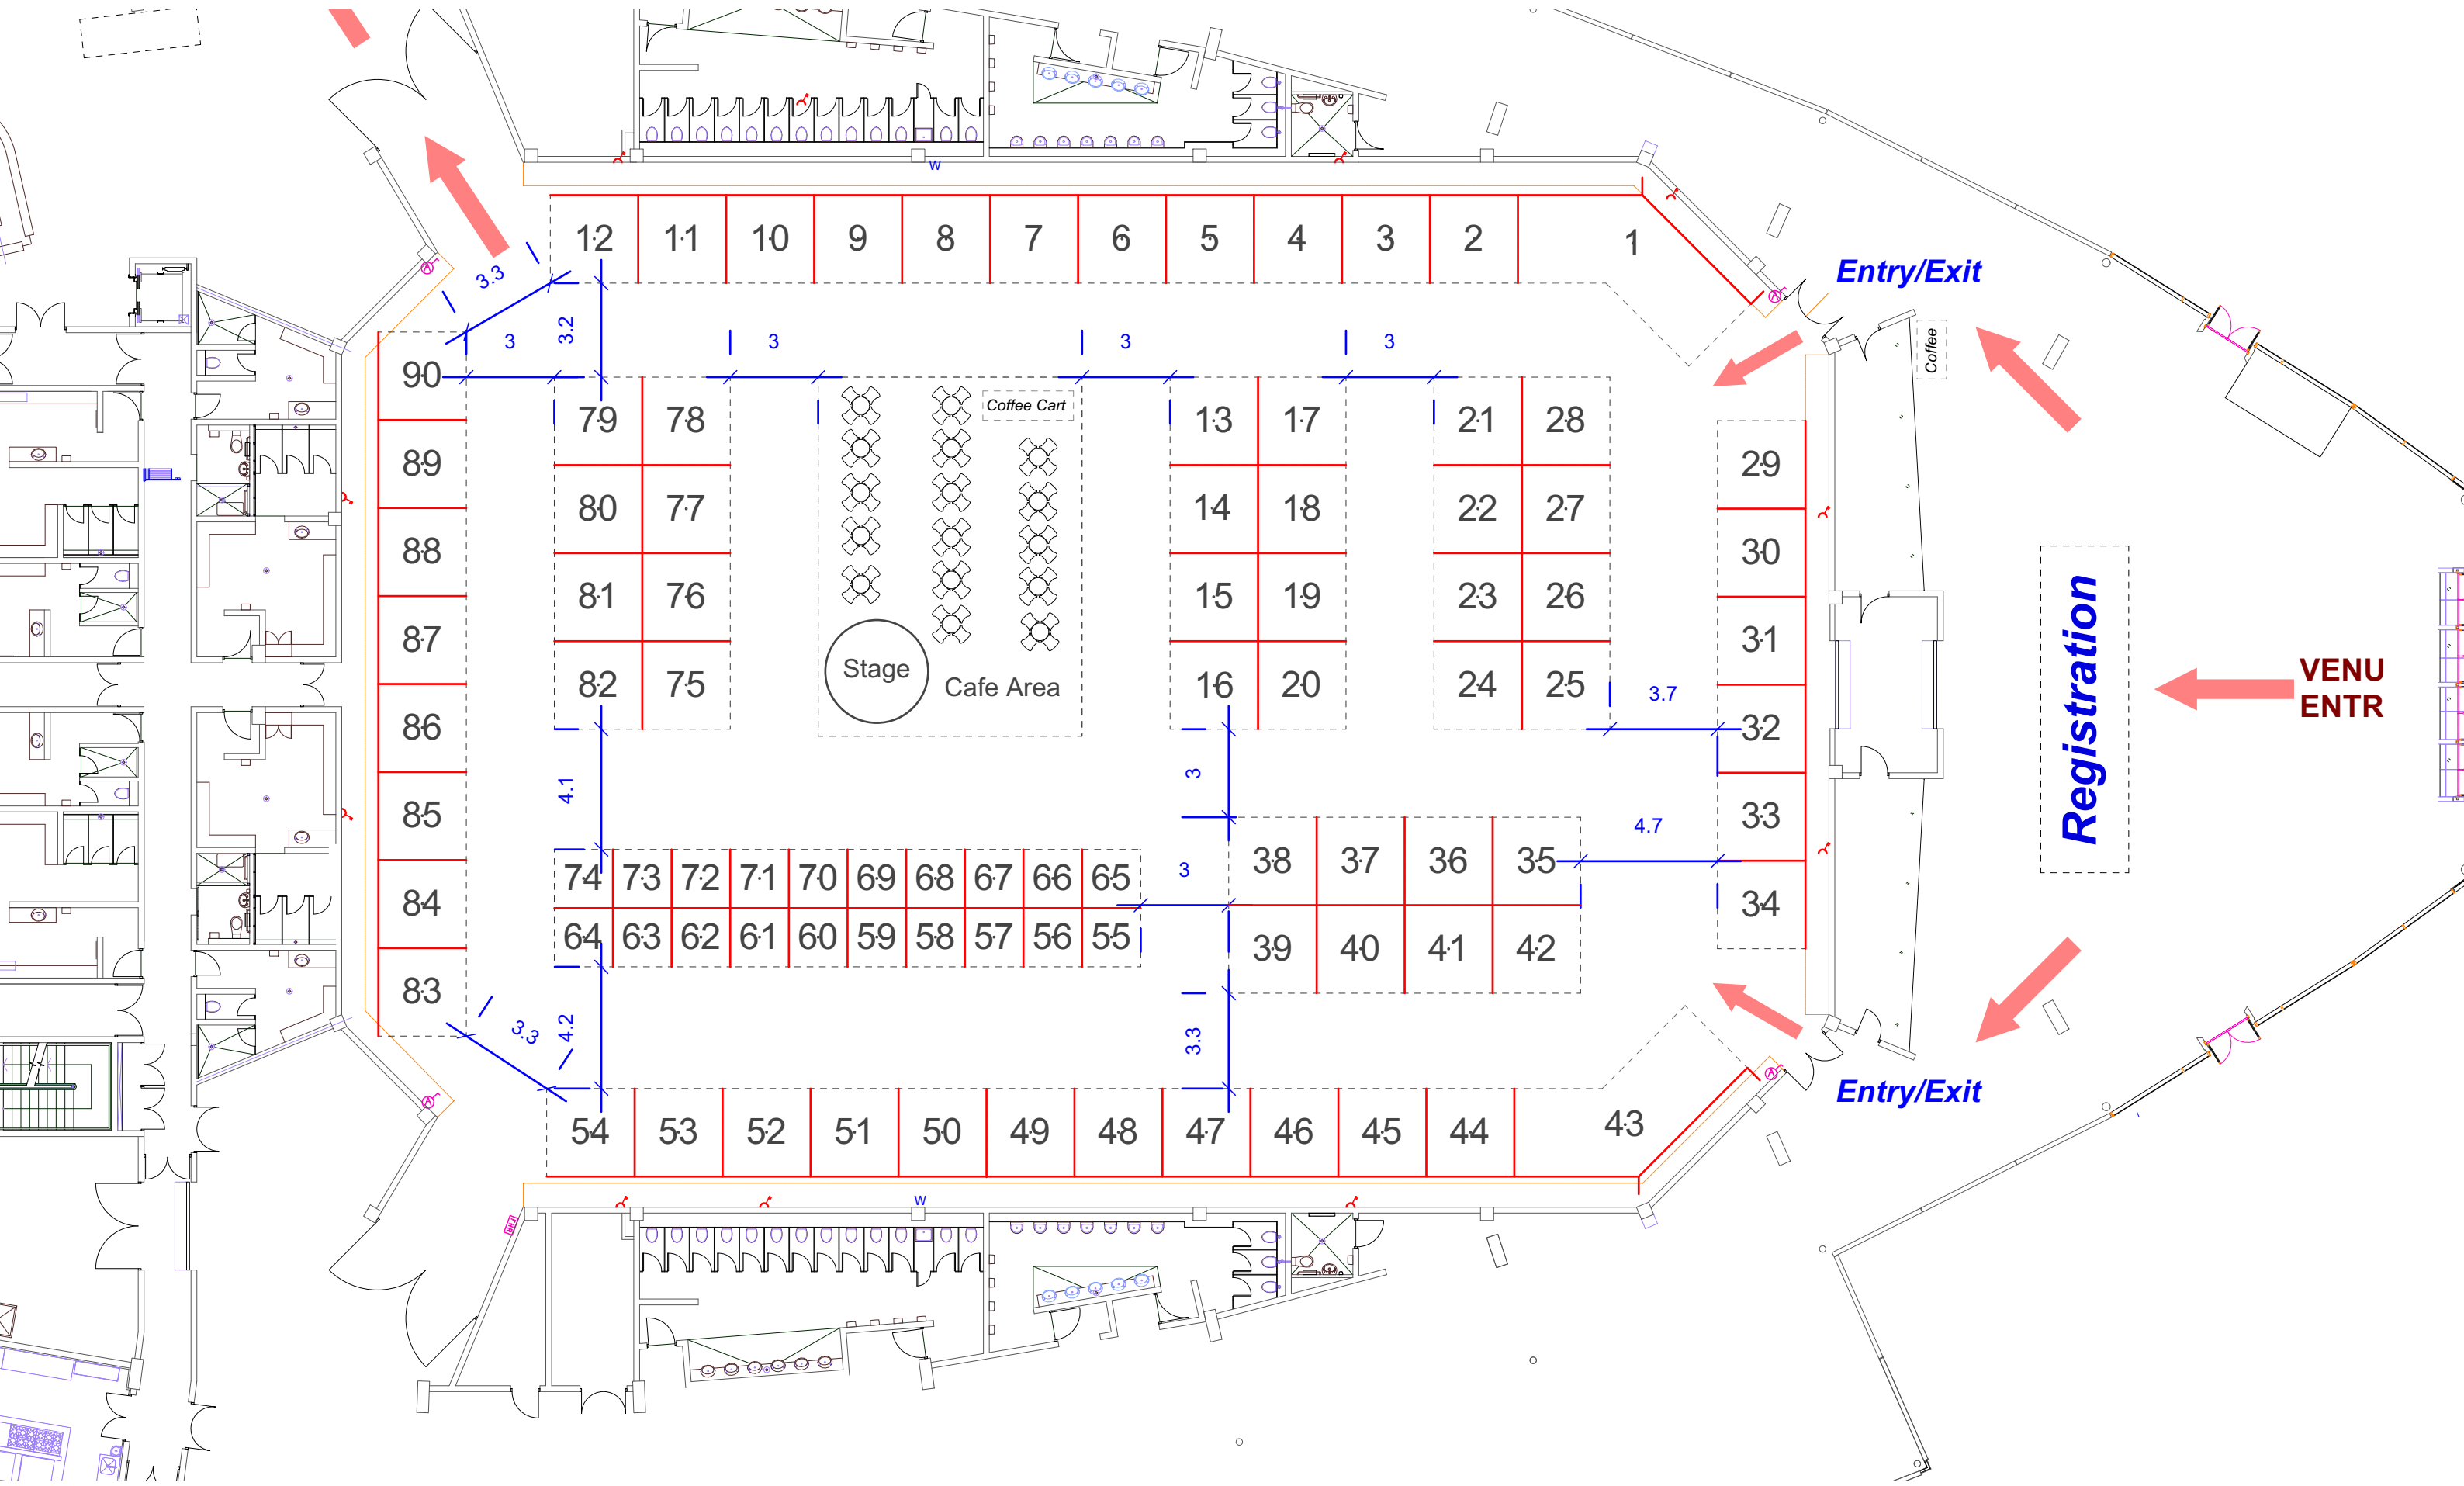

Key - Velcro Panels:

- = 2.3m Black/Coal panels
- = 1.2m Black/Coal panels
- - - = Stand border/No fascia rails

Exhibition Area

Key - Velcro Panels:

- = 2.3m Black/Coal panels
- = 1.2m Black/Coal panels
- - - = Stand border/No fascia rails