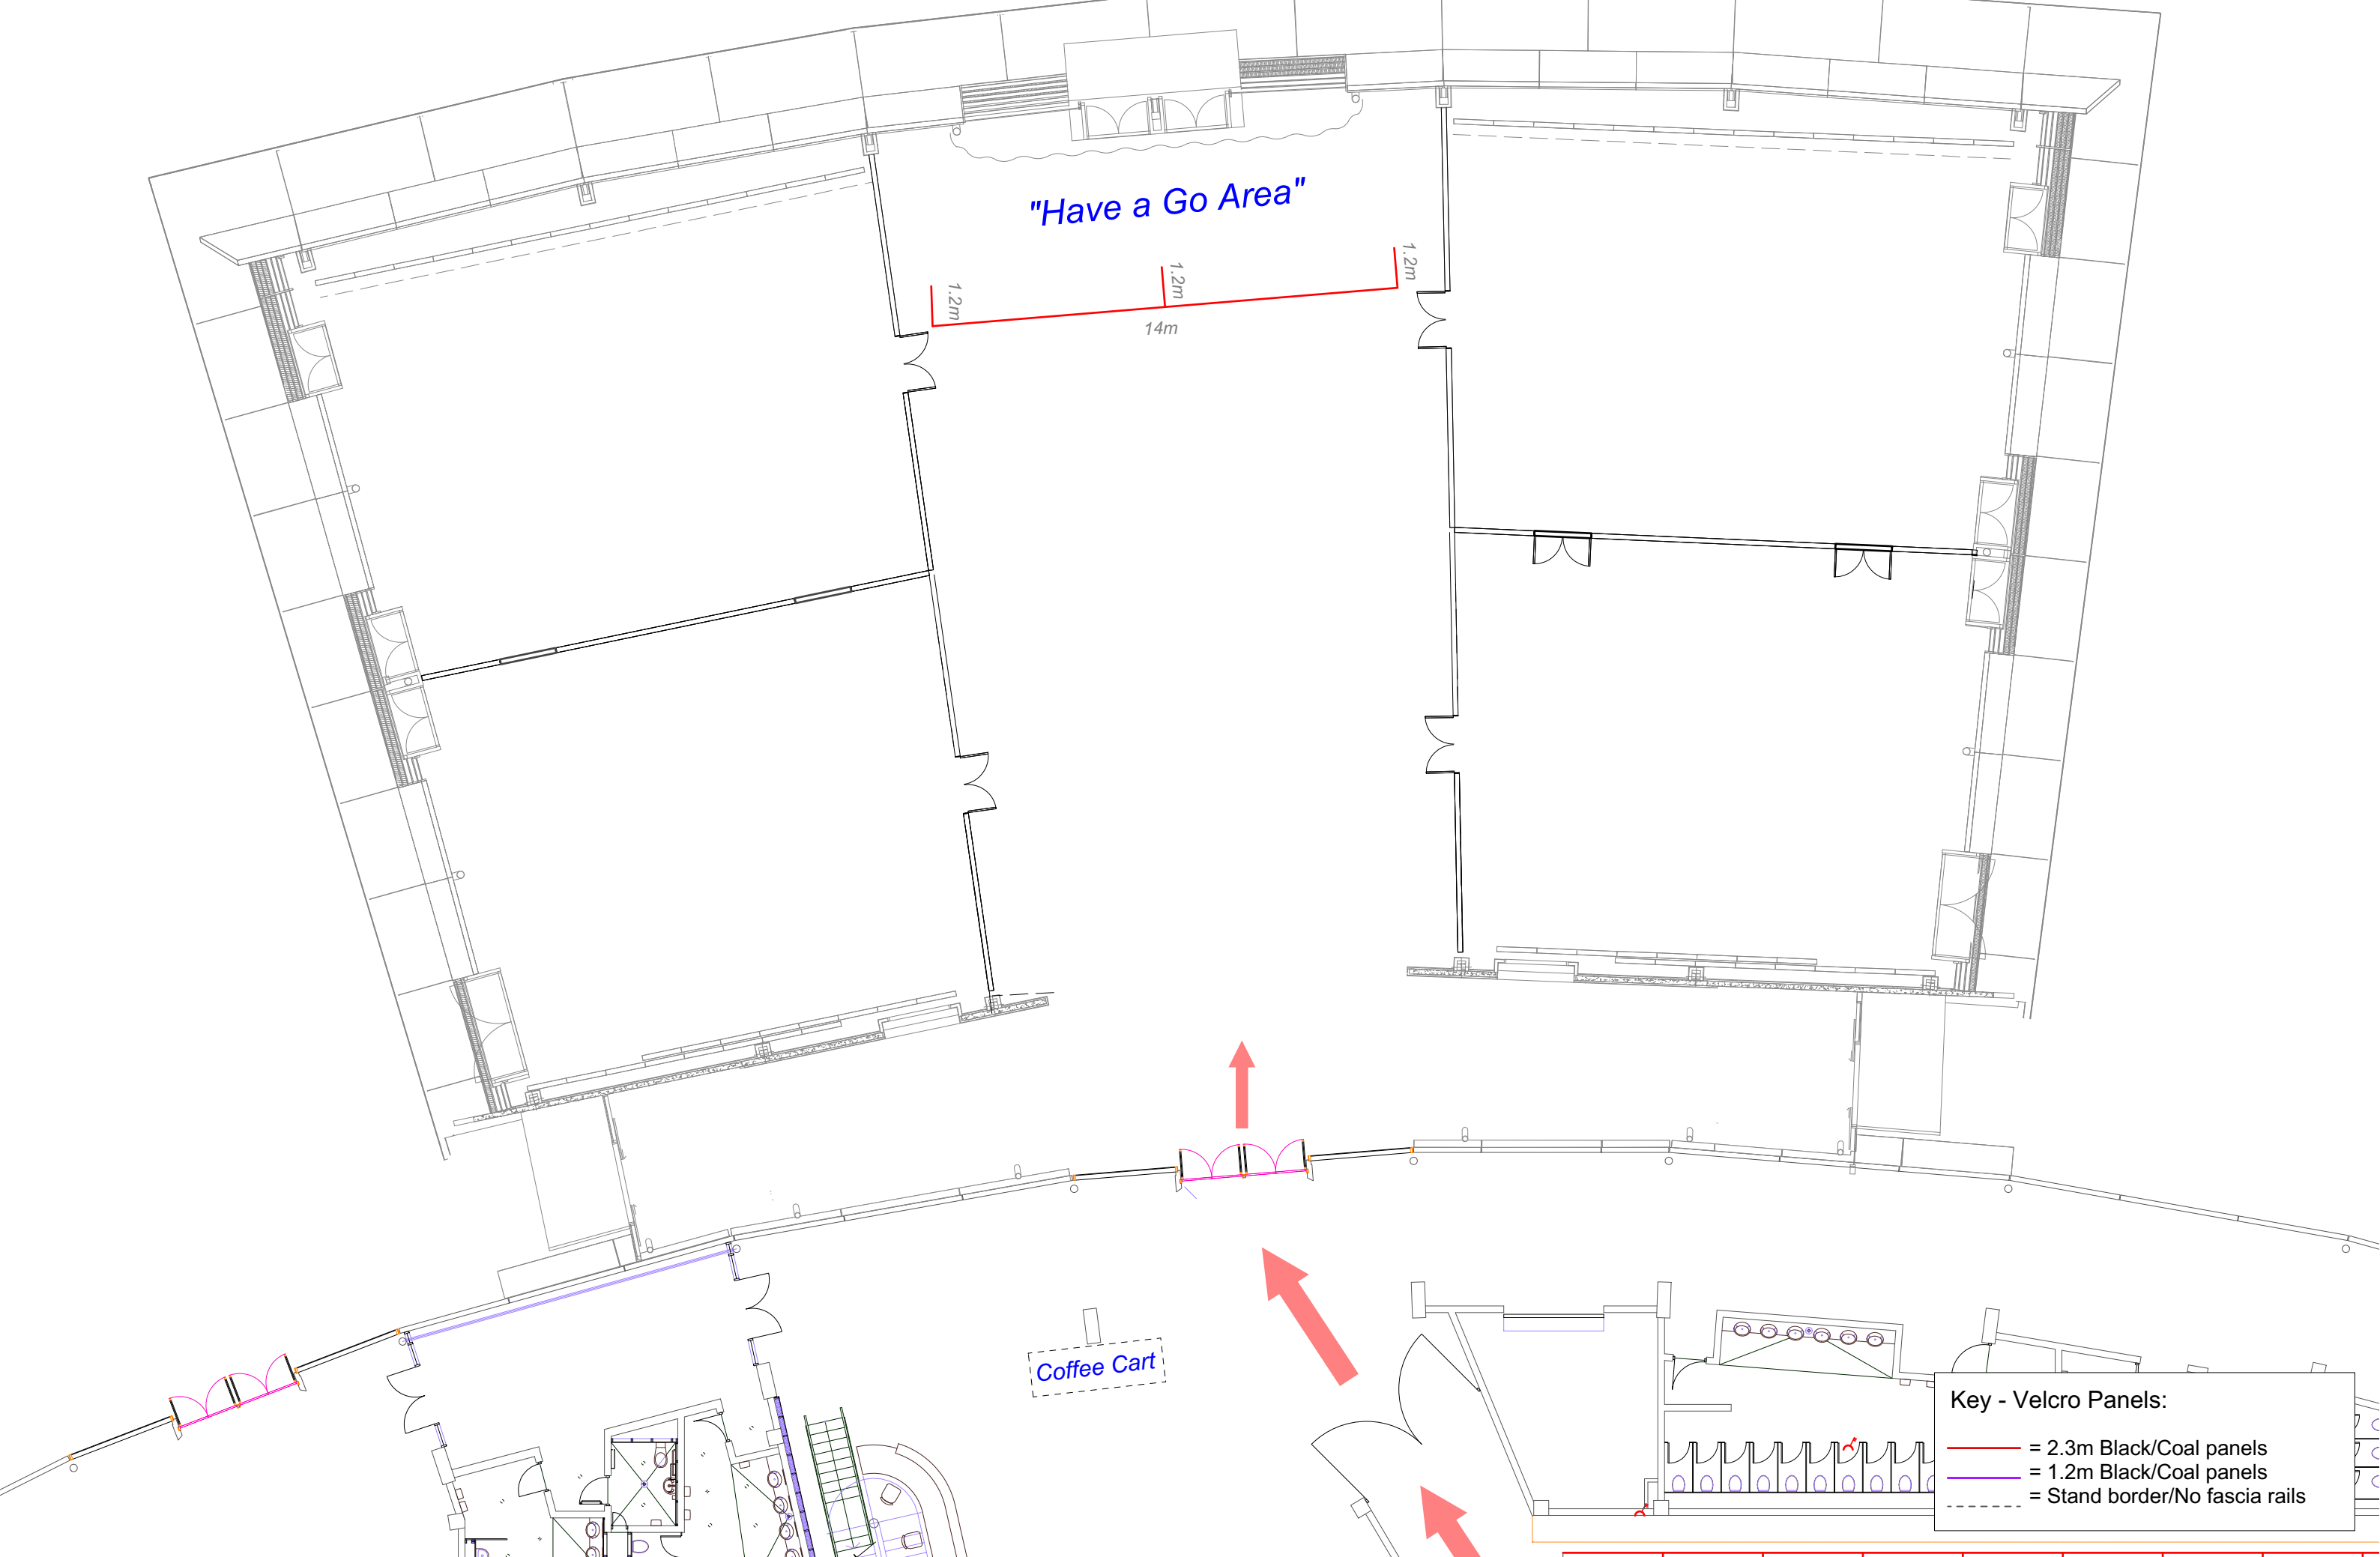

Key - Velcro Panels:

- = 2.3m Black/Coal panels
- = 1.2m Black/Coal panels
- - - = Stand border/No fascia rails

Exhibition Area

Key - Velcro Panels:

- = 2.3m Black/Coal panels
- = 1.2m Black/Coal panels
- - - = Stand border/No fascia rails