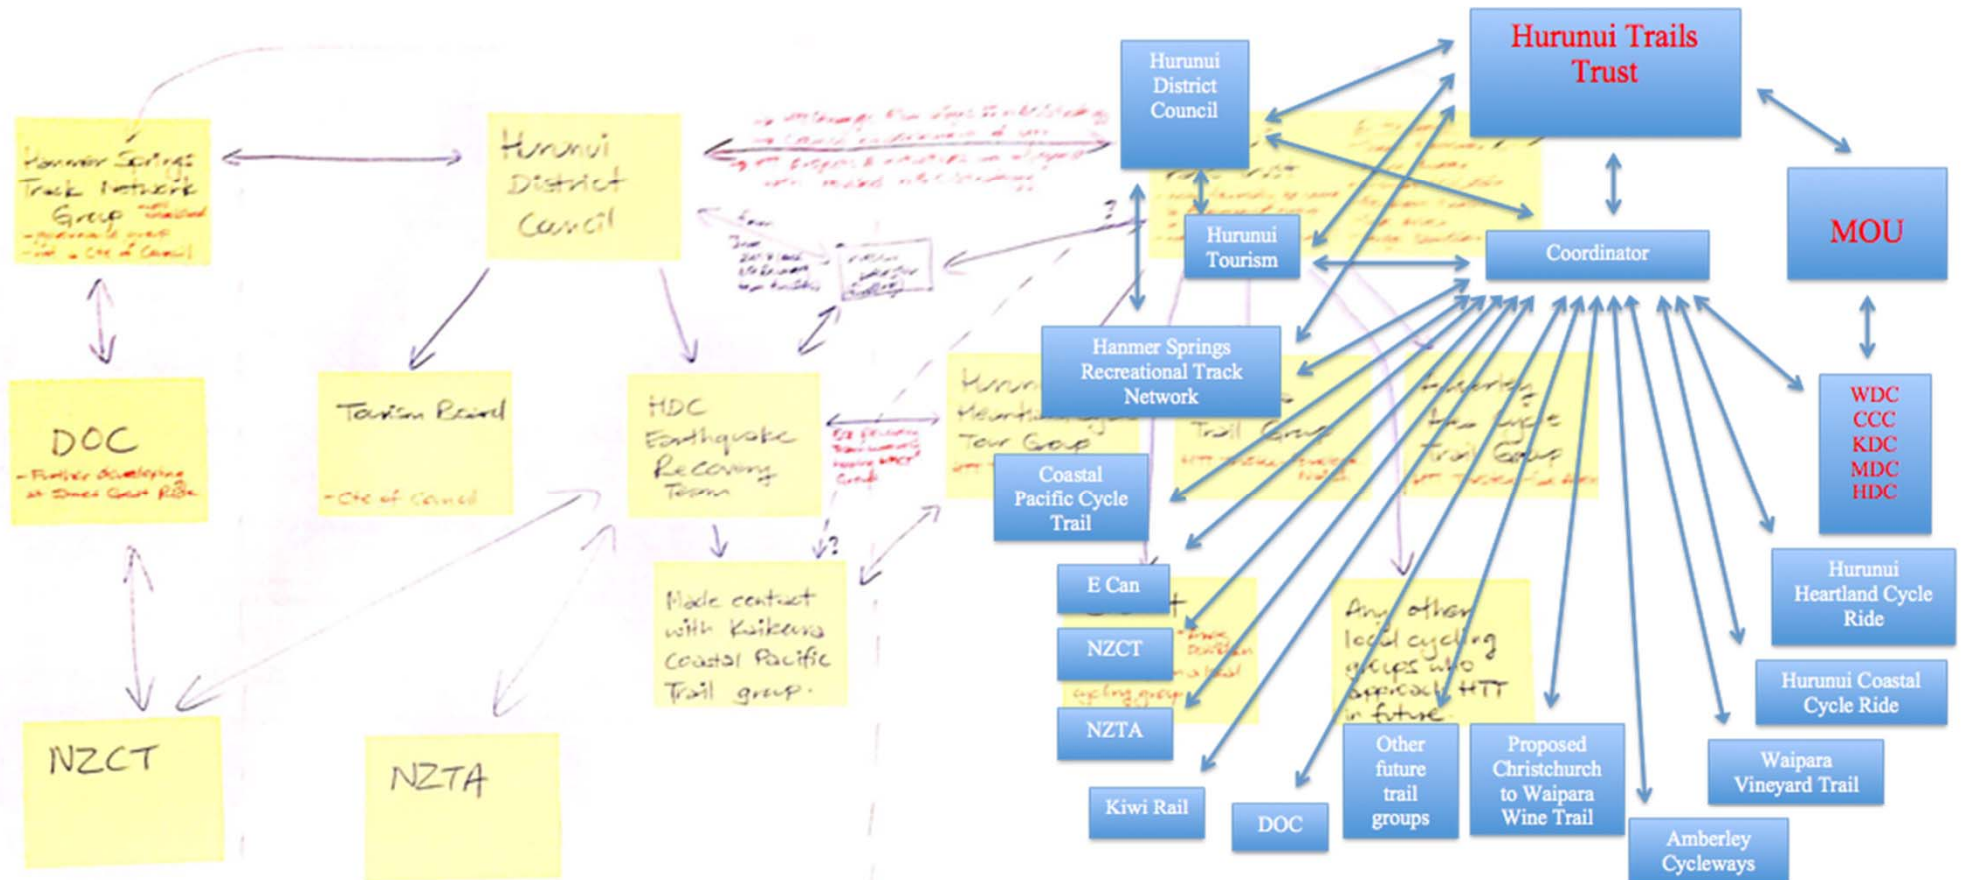

HURUNUI
— Trails —

- Hurunui Heartland Cycle Ride
- Hurunui Coastal Cycle Ride
- Waipara Vineyard Trail
- HSRTNG
- Amberley Area Cycle Trails (Leithfield Beach Trail)
- Waiau Cycle Rides
- Wheels to Wine project
- St James Cycleway rebirth
- Proposed Waiau Toa/Molesworth Great Walk

HURUNUI
— Trails —