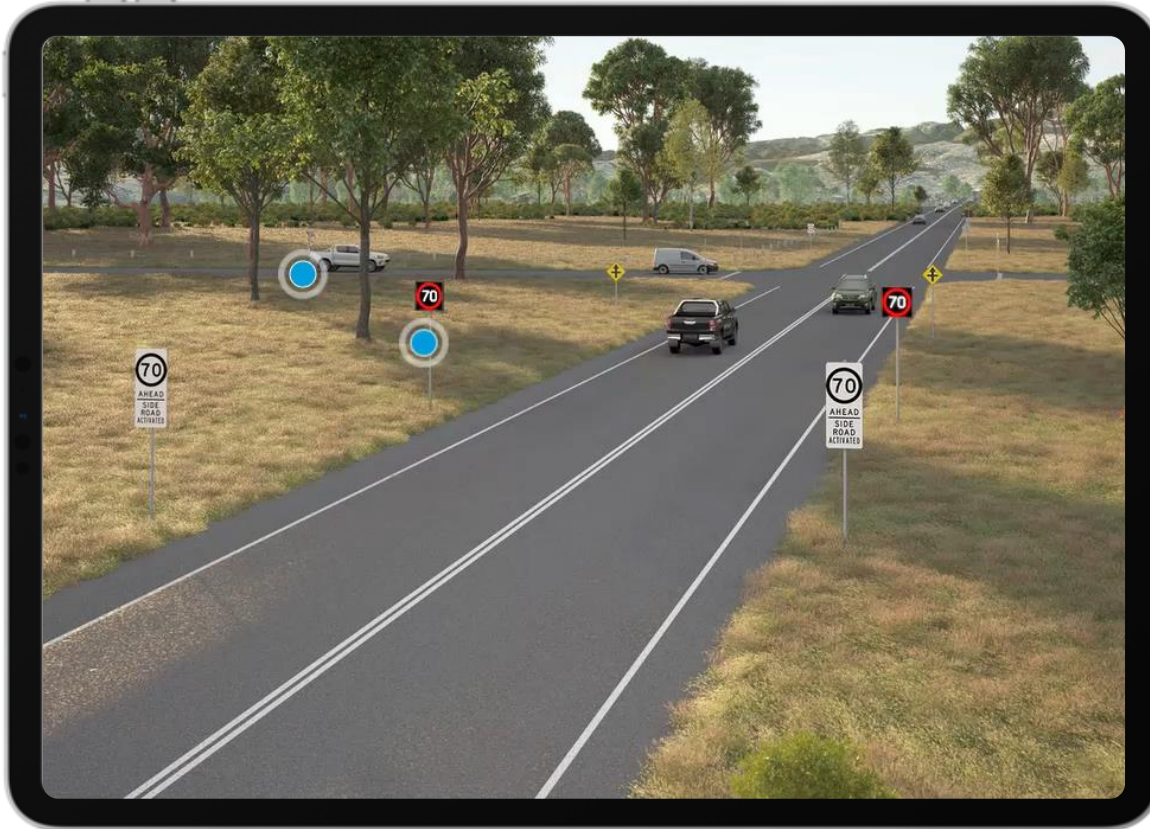

# RURAL INTERSECTIONS

25 – 52% reduction  
in casualty crashes

69% reduction  
in Fatal and Serious Injuries

**AUSTRALIA**

0

**NEW ZEALAND**

0

**AUSTRALIA**