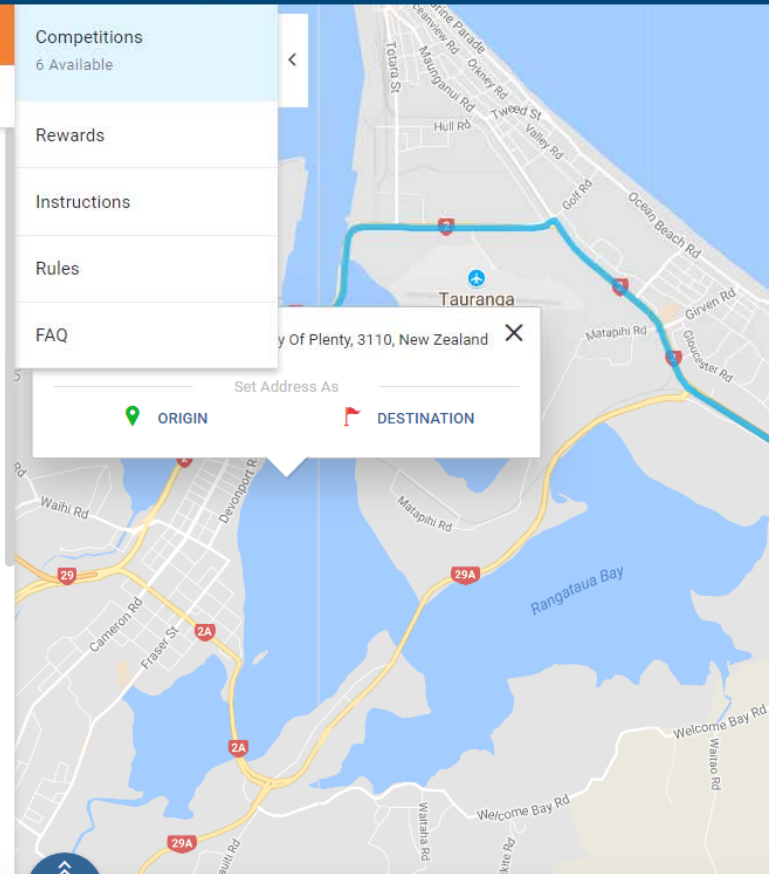

Smart Travel

BAY OF PLENTY

About Find your region For commuters For employers Win prizes

Competitions

$50 bike maintenance check from Koops Cycles

All bikes, e-bikes, motorbikes, scooters and mopeds!

Qualifying Period: Mar. 12 - Mar. 16, 2018

Earn Points With:

0 Valid Points
4 Required Points
Deadline: Mar. 18, 2018

Entries Made 0 (no max)

ENTER CONTEST

$50 coffee card from Dry Dock

Walkers, joggers, skateboards and kayaks!

Qualifying Period: Mar. 12 - Mar. 16, 2018

Earn Points With:

0 Valid Points
4 Required Points
Deadline: Mar. 18, 2018

Entries Made 0 (no max)

ENTER CONTEST

$50 book voucher from Books A Plenty

For taking the bus!

Qualifying Period: Mar. 12 - Mar. 16, 2018

Earn Points With:

2 Valid Points
4 Required Points
Deadline: Mar. 18, 2018

Entries Made 0 (no max)

$50 coffee card from Excelso Coffee Roasters

Carpool team coffee card

Qualifying Period: Mar. 12 - Mar. 16, 2018

0 Valid Points
4 Required Points
Deadline: Mar. 18, 2018

Entries Made 0 (no max)

ENTER CONTEST

Competitions
6 Available

Rewards

Instructions

Rules

FAQ