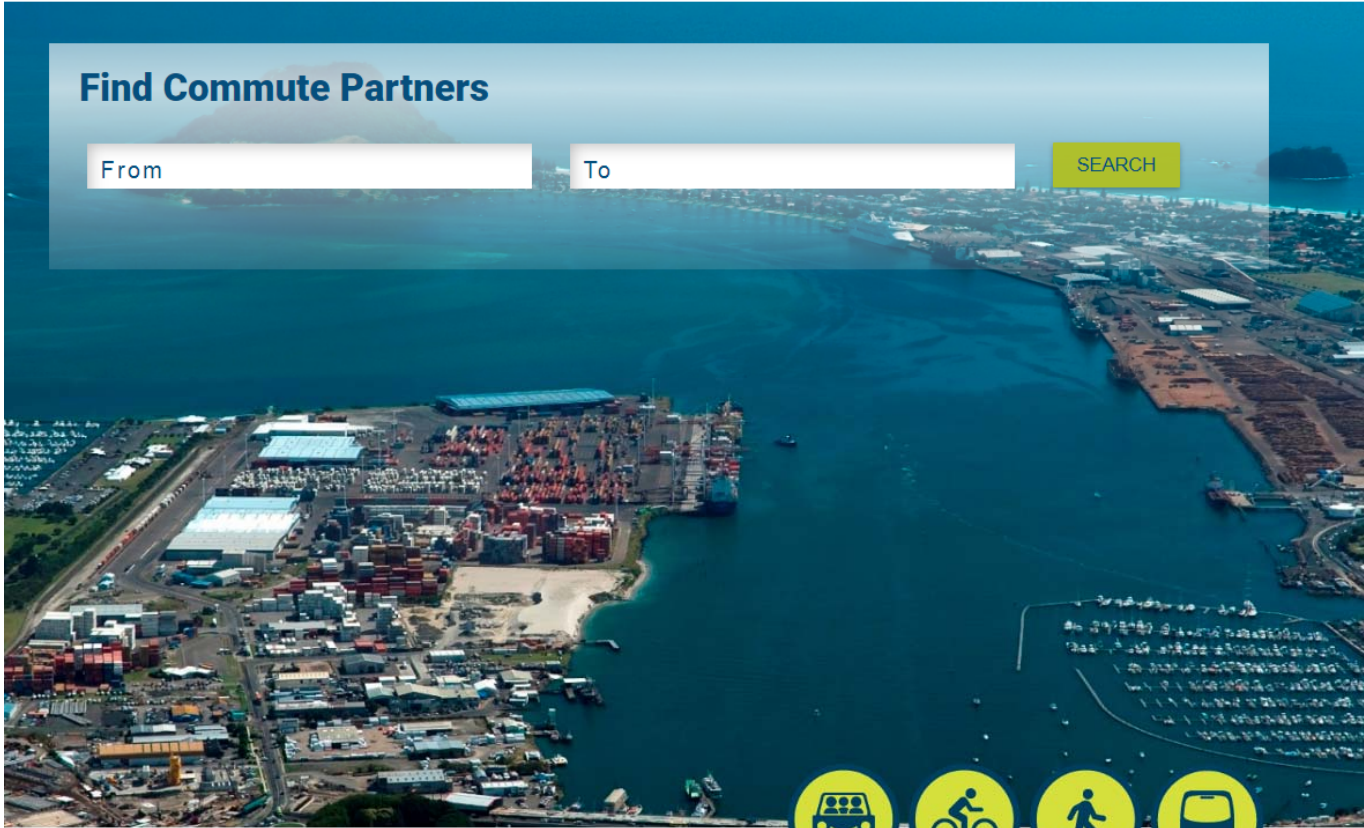

Smart Travel **BAY OF PLENTY**

About

Find your region

For commuters

For employers

Win prizes

Find Commute Partners

From

To

SEARCH