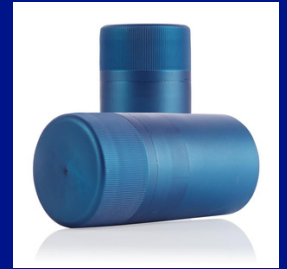

## 30x60mm Matt Black BVS PP/PE Novatwist Screw Neck Wine Closure

PRODUCT CODE	CL-30-2200-BK
NECK FINISH	30x60mm
WEIGHT	6.9g
CARTON QUANTITY	1000
PALLET QUANTITY	25000

ALSO AVAILABLE IN: Matt Dark Blue, Dark Green, Burgundy, Green, Gold, Red, Silver, White, Ivory, Bronze, Yellow, Electric Blue