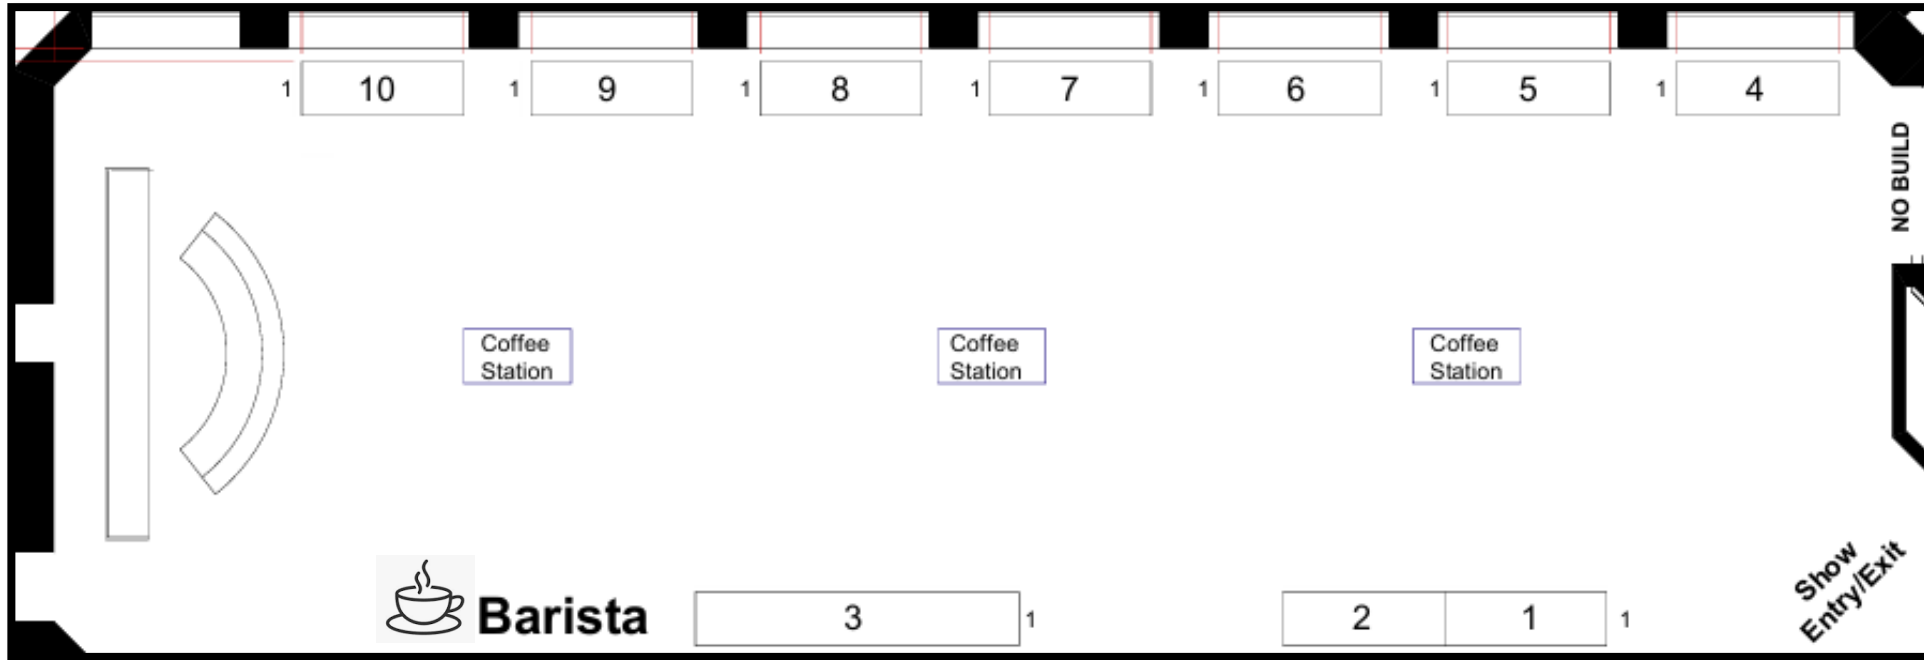

# TRADE EXHIBITION

SOFITEL MELBOURNE - SOFI'S LOUNGE

1. Crucial Dimensions

2. Pukeko Learning Solutions

3. Peepcoach

4. Communication Skills Academy

5. Guild Insurance

6. The Smith Family