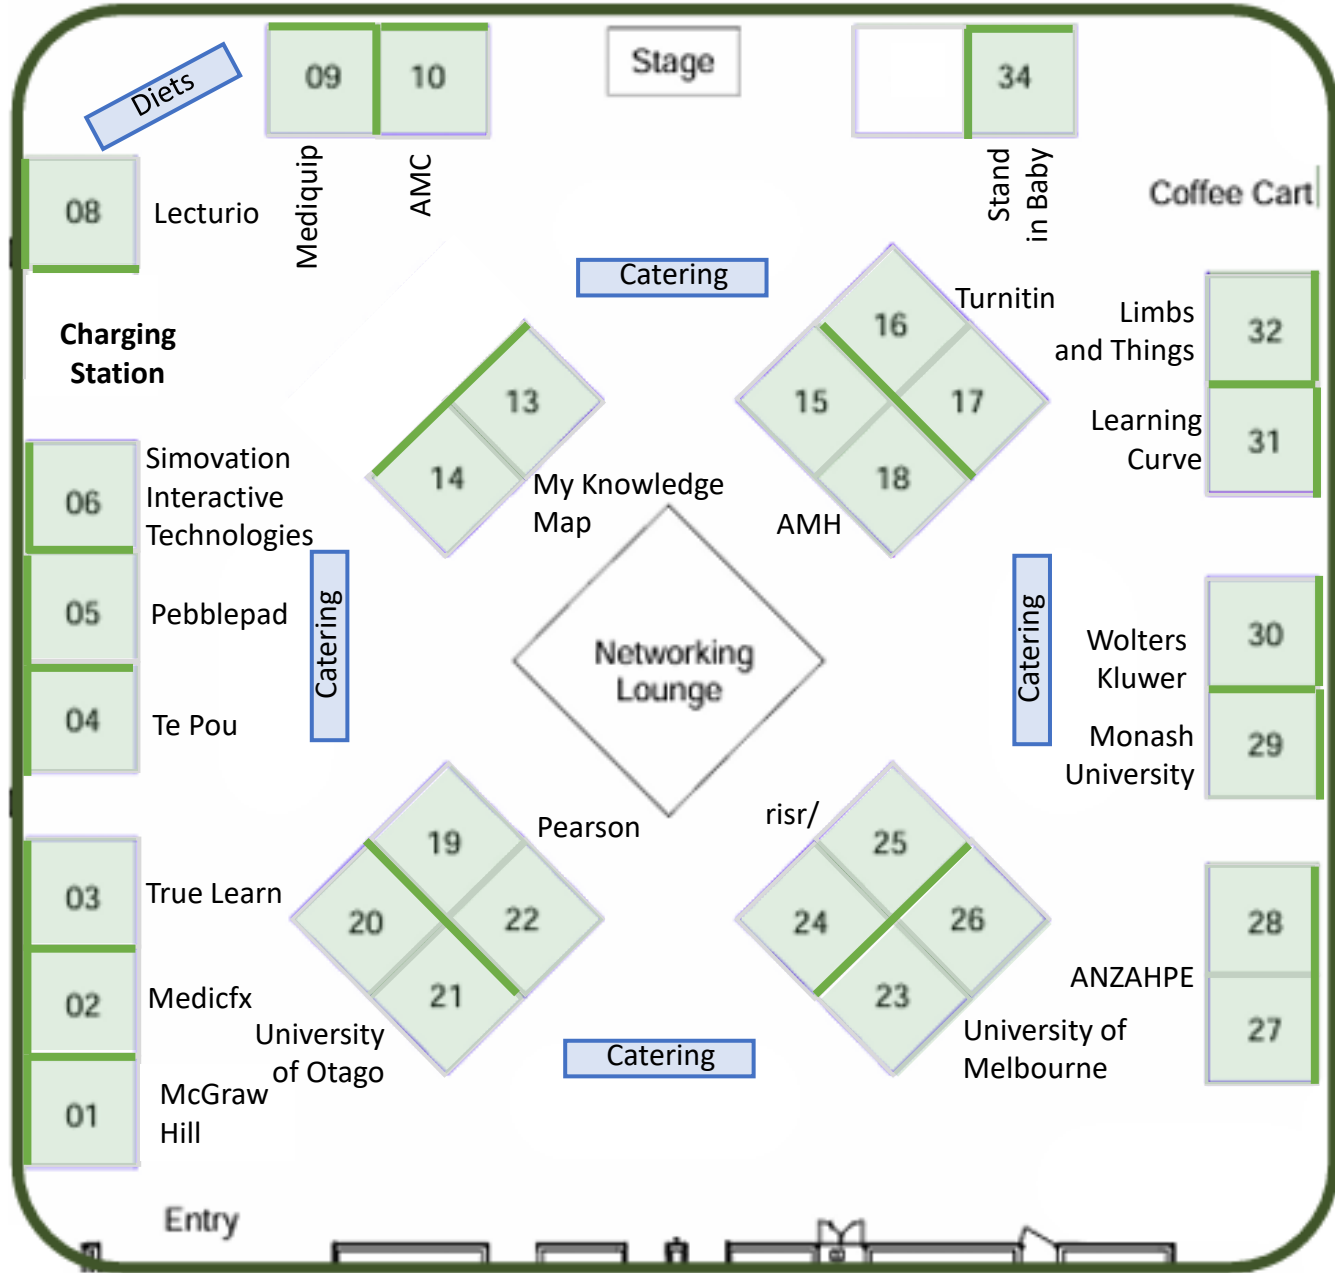

ANZAHPE 2026

29 June – 2 July 2026

Ōtautahi Christchurch, Aotearoa New Zealand

TRADE EXHIBITION

EXHIBITION HALL E1 & E2
Te Pae Christchurch Convention Centre

Booths CONFIRMED
 Booths Available