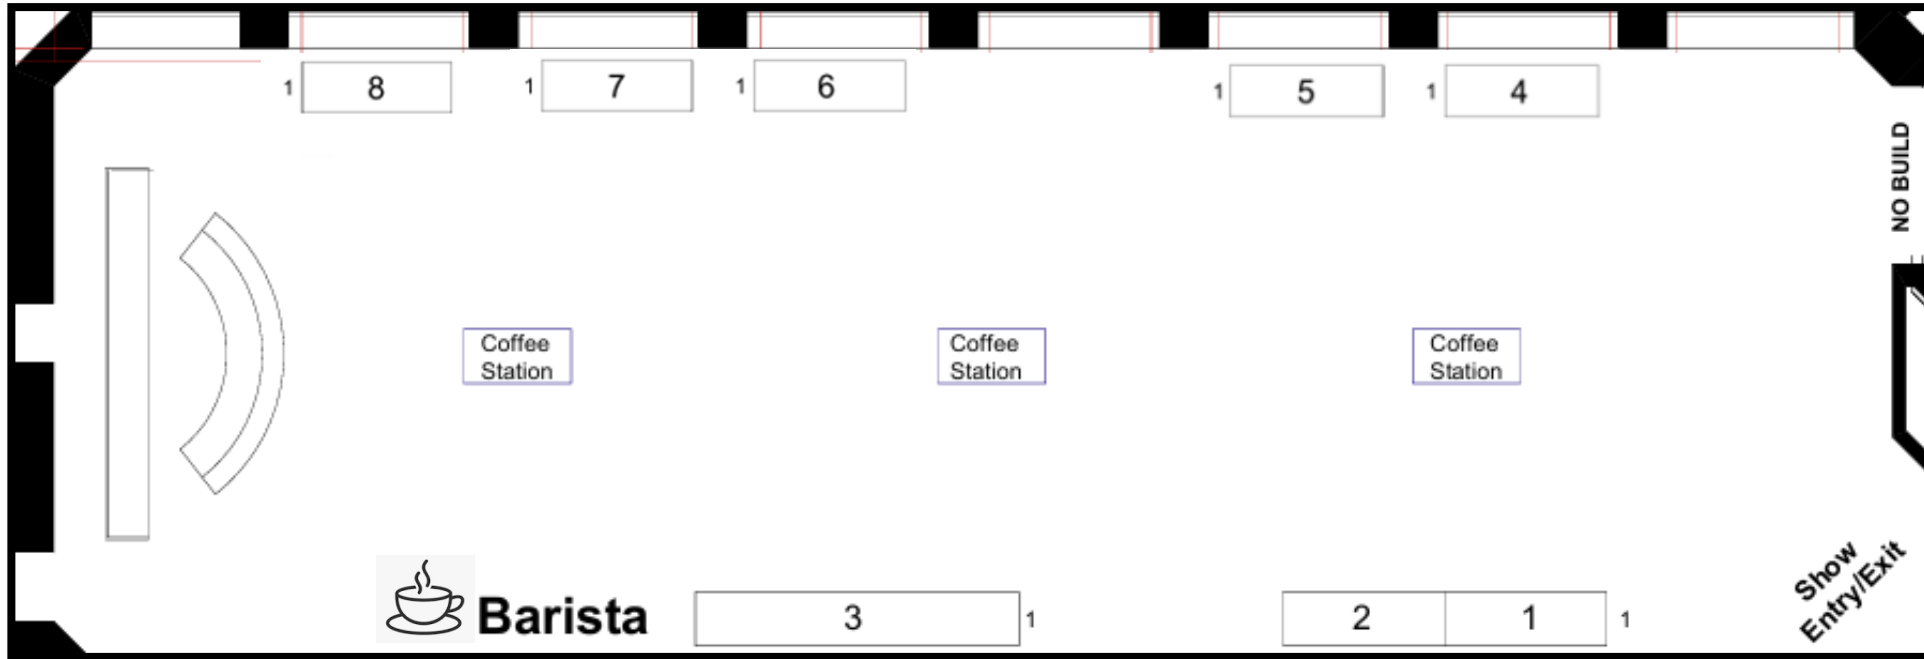

AITD Conference 2025

21-23 May 2025 | Melbourne, VIC

Ahead of the curve:
Empowerment and Agility in the Age of AI

TRADE EXHIBITION

SOFITEL MELBOURNE - SOFI'S LOUNGE

MAIN ENTRANCE
←

1. Crucial Dimensions

2. Pukeko Learning Solutions