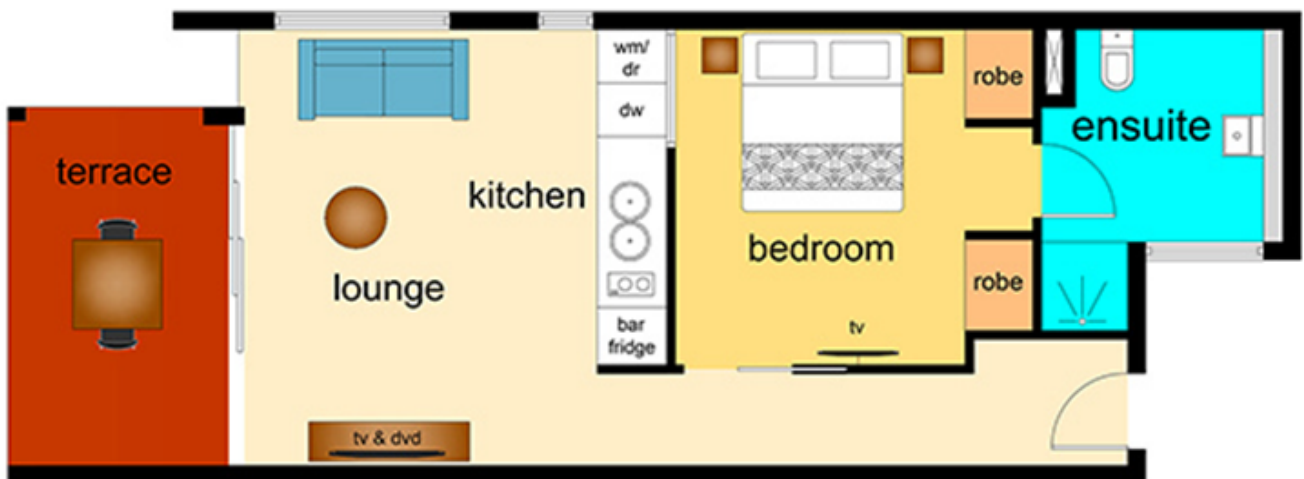

One Bedroom Apartments

Bedroom 1: 1 king bed or 2 singles

The One Bedroom Apartments can accommodate one optional rollaway bed available upon request and at an additional cost.