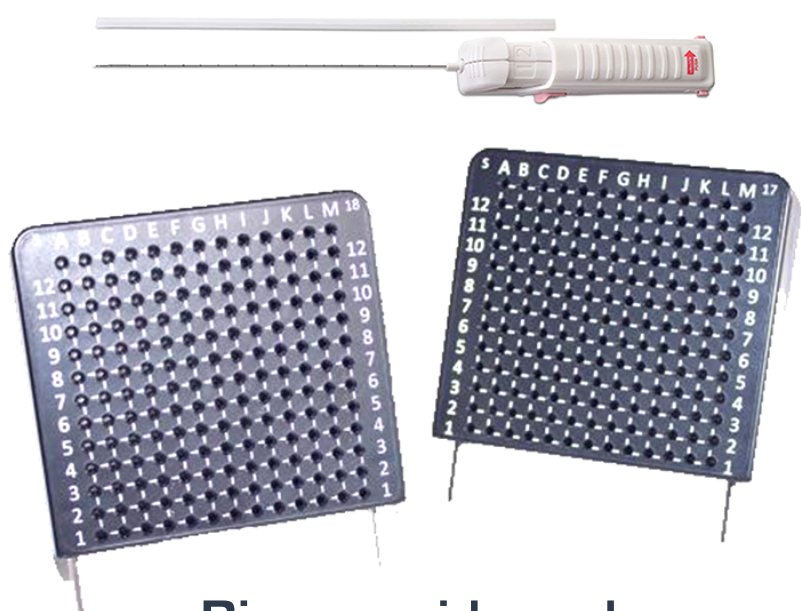

# innologic <sup>TM</sup>

Innovation in healthcare

S8 Sonoscape EXP  
Trans-perineal

Danflow  
Uroflowmetry  
System

At Innologic, we supply a wide range of ultrasound scanners, urodynamics systems, continence equipment, procedure couches, and associated consumables products.

Biospy grids and  
needle guns

Jive  
Urodynamics  
System