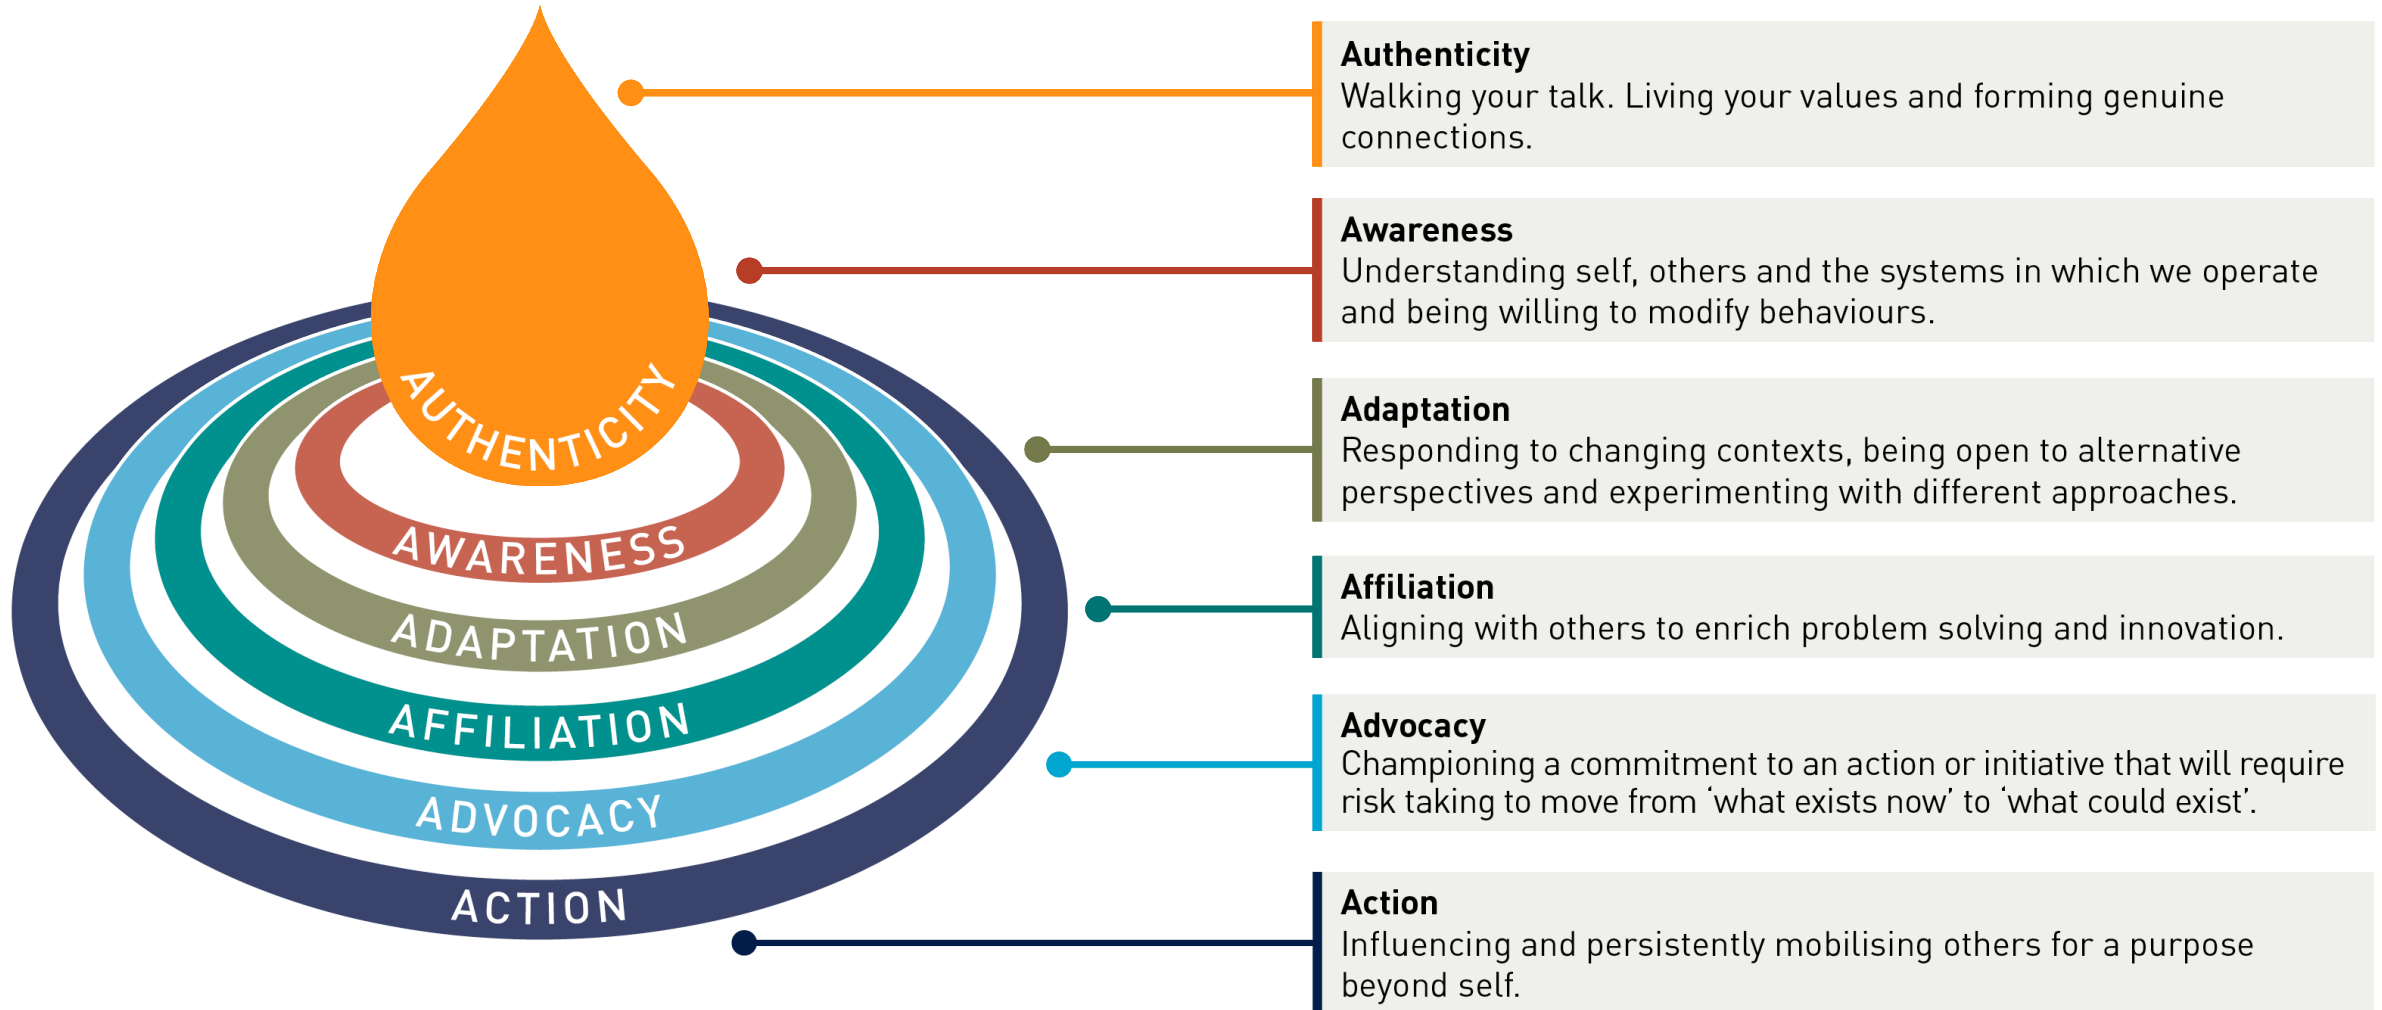

Leadership practices