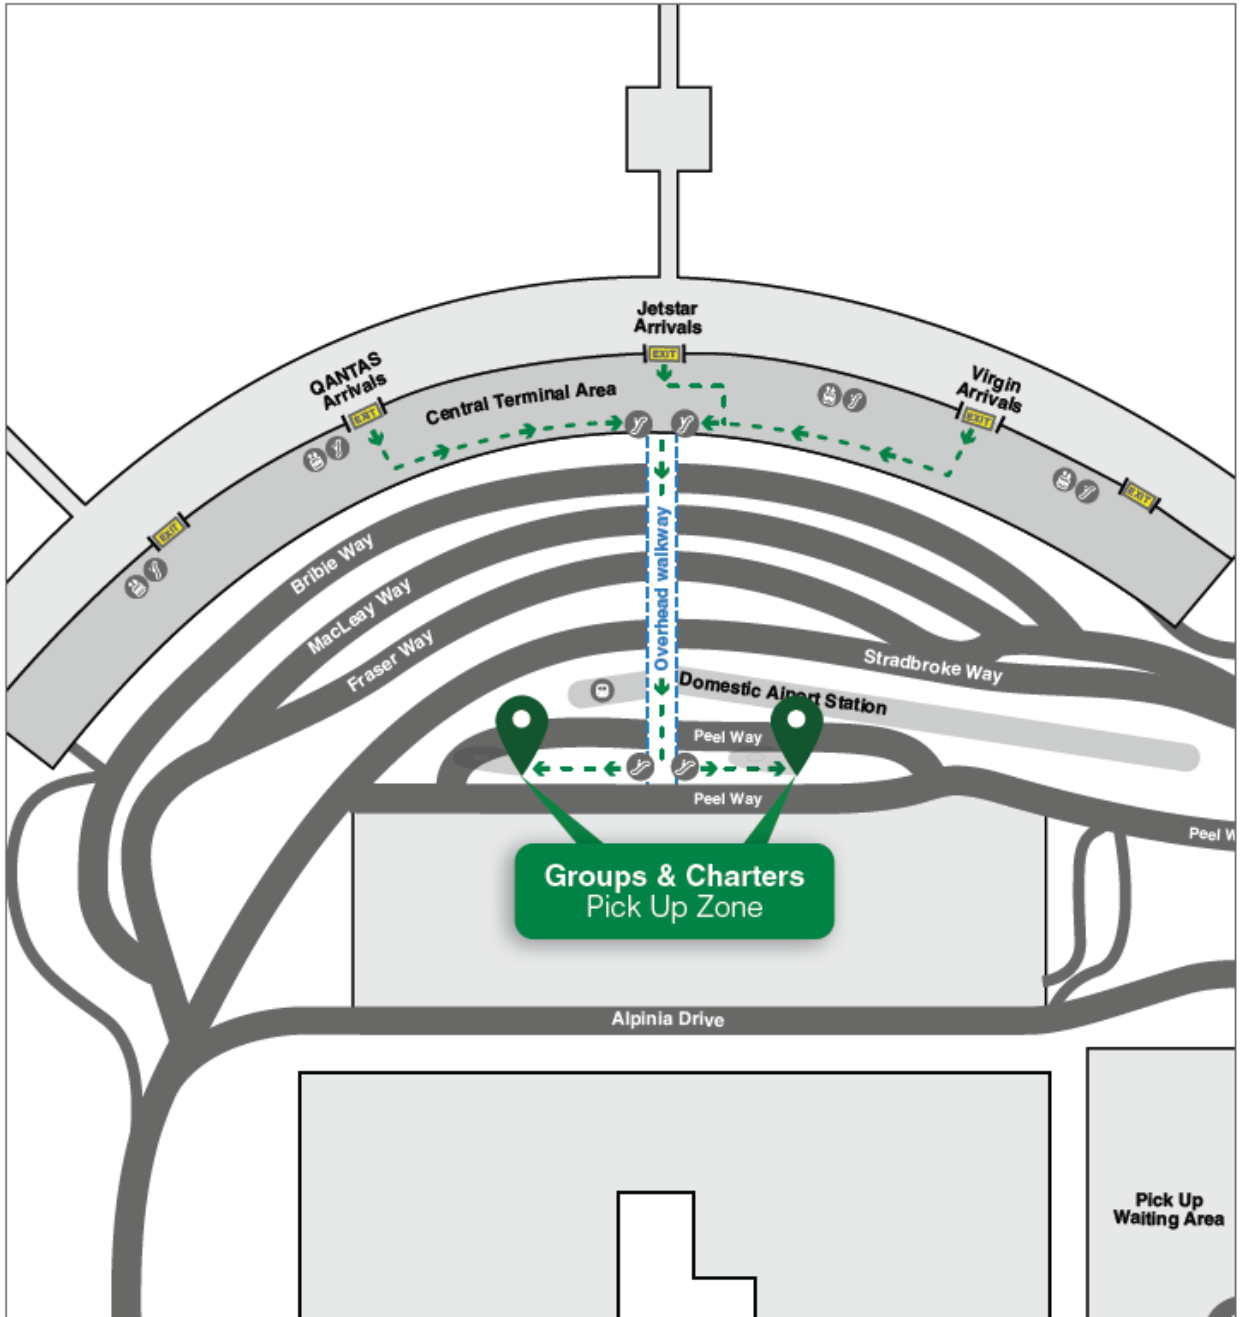

Brisbane Airport T2

EXIT	Terminal Building Exit		Recommended pathway to meeting point		No public persons beyond this point
	Walkway		Arrivals Gate		Pedestrian Crossing