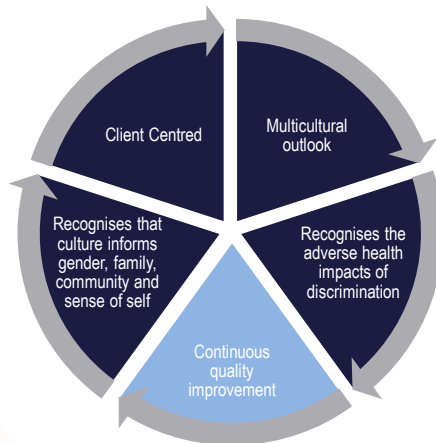

Food for Thought

TRANSLATING A CULTURALLY RESPONSIVE AOD TREATMENT MODEL TO NEW POPULATIONS

Vi Nguyen, Alison Jaworski

Drug and Alcohol Multicultural Education Centre

DAMEC's culturally responsive model

Our Team