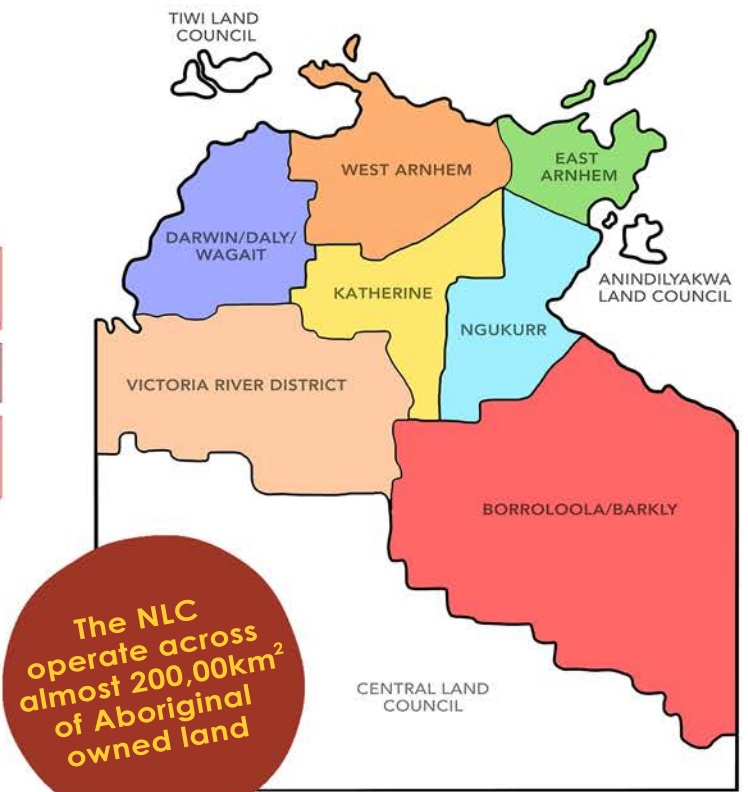

# NORTHERN LAND COUNCIL

*Our Land, Our Sea, Our Life*

## What do we do?

We help Aboriginal people in the Top End of the Northern Territory to acquire and manage their lands and seas. We employ over 350 people across the NT.

## Who do we help?

We provide services to about 51,000 Aboriginal people in the Northern Land Council Region, with around 40,000 people in regional or remote areas.

## Our region