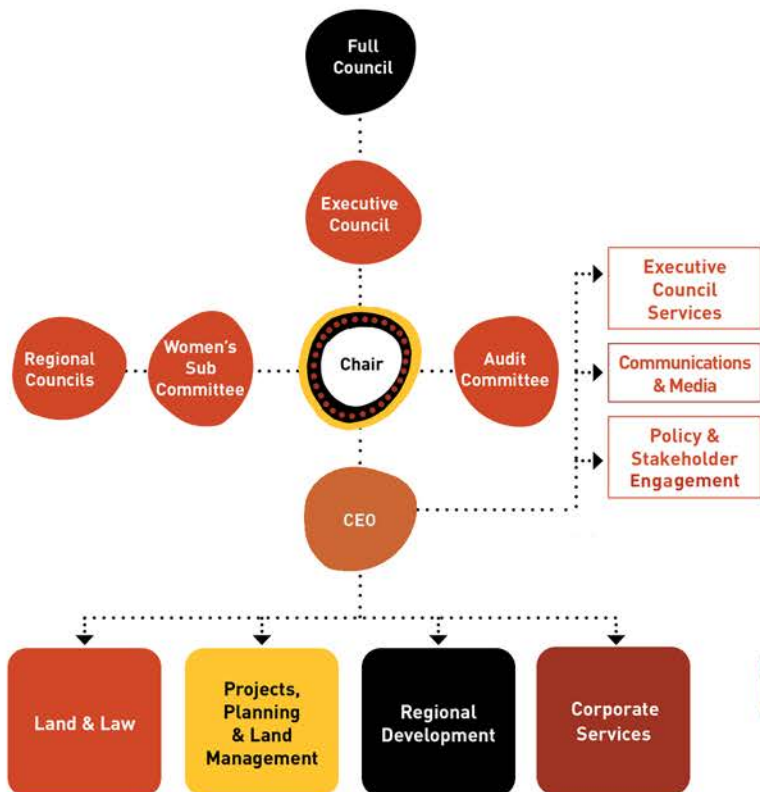

Our organisation