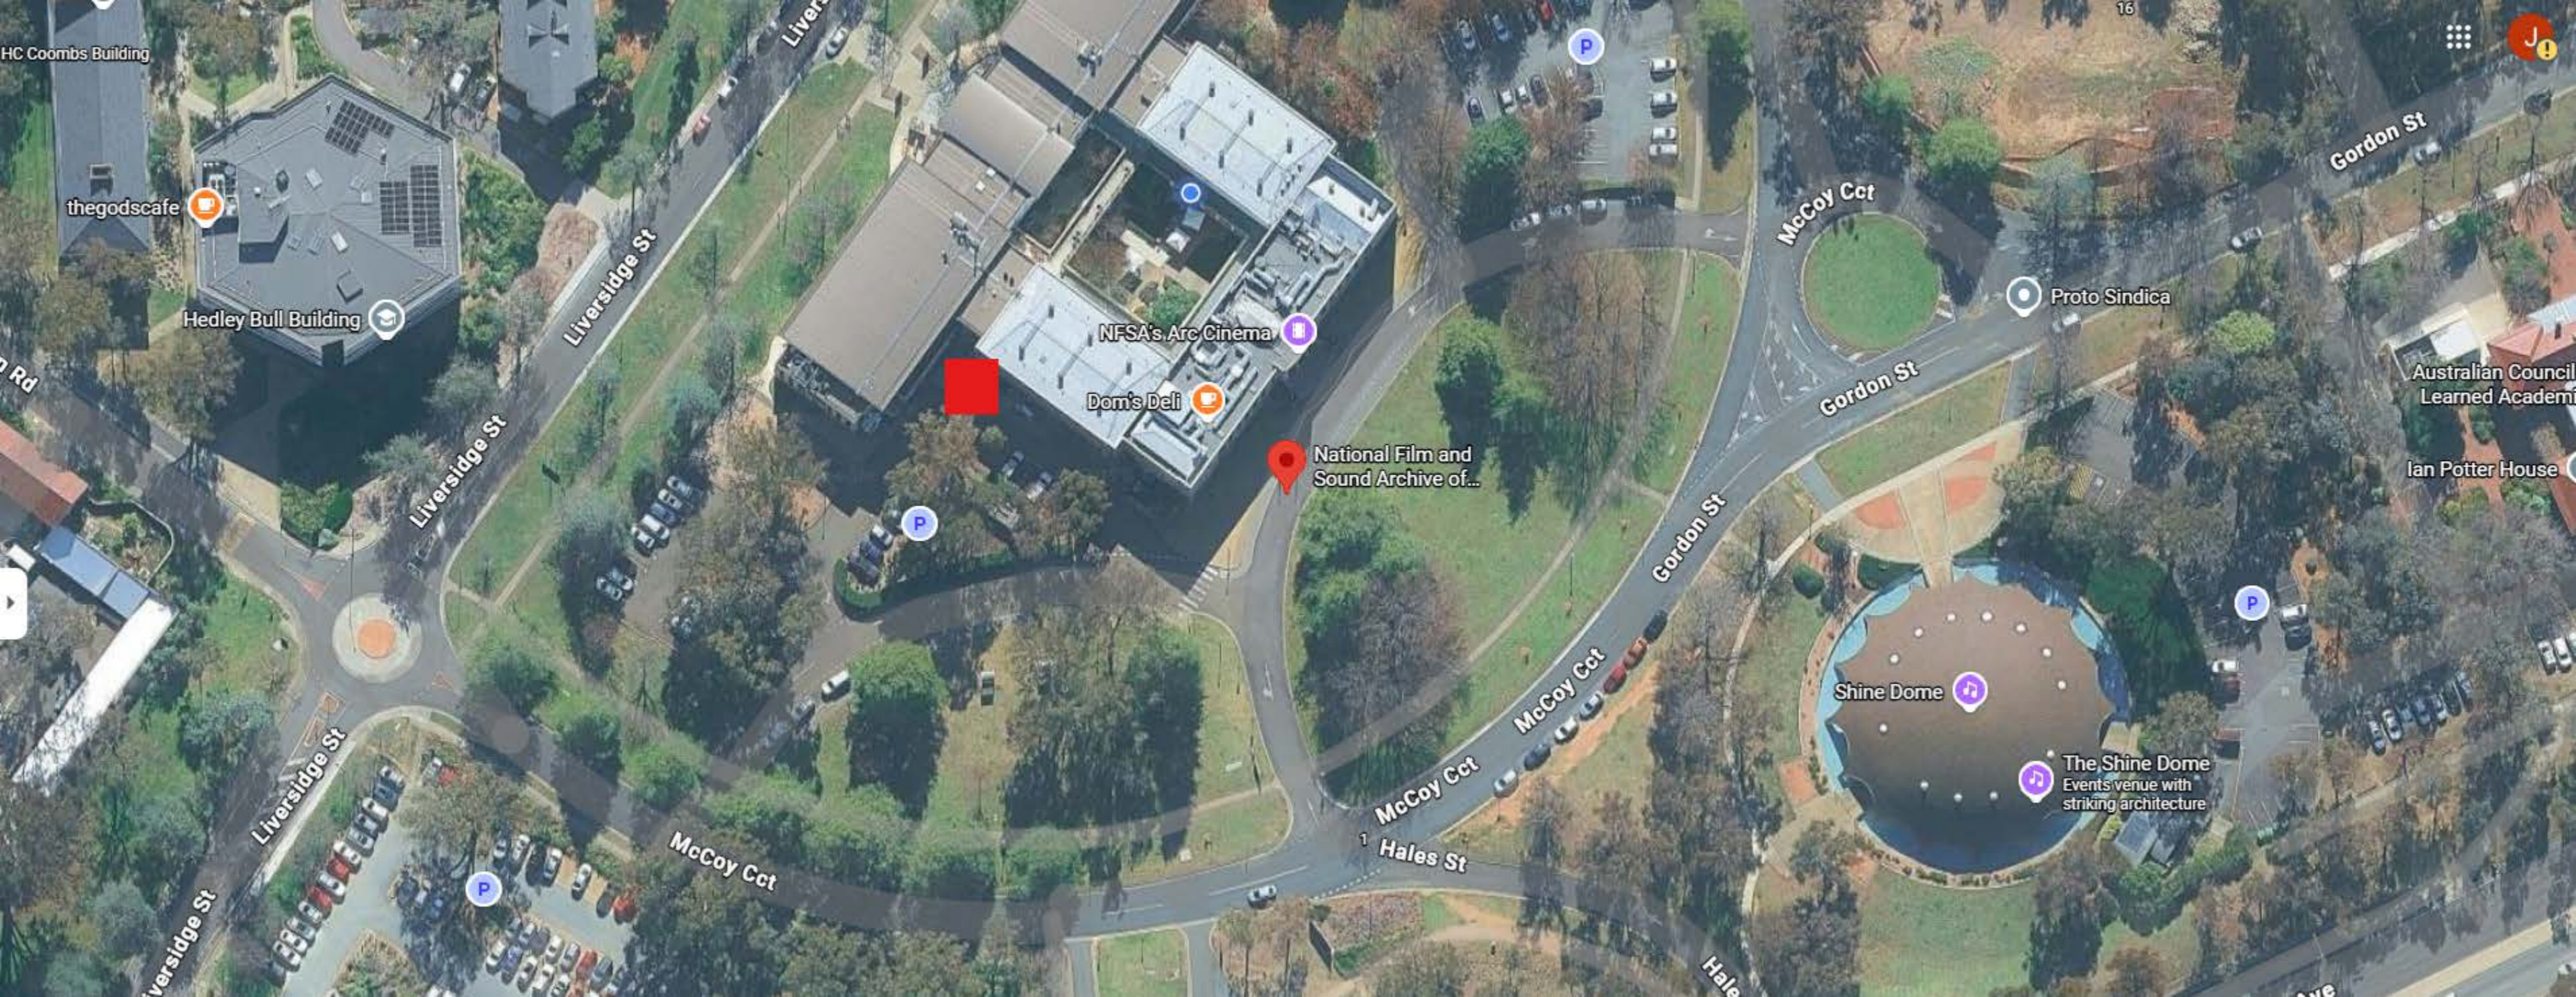

NESA - LOADING DOCK + SOUTH GALLERY ACCESS

HC Coombs Building

thegodscafe

Hedley Bull Building

Liversidge St

Liversidge St

NFSA's Arc Cinema

Dom's Deli

National Film and Sound Archive of...

McCoy Cct

Gordon St

Proto Sindica

Gordon St

Australian Council Learned Academi

Ian Potter House

Liversidge St

Gordon St

Shine Dome

The Shine Dome  
Events venue with  
striking architecture

Liversidge St

McCoy Cct  
Hales St

McCoy Cct

Hales St